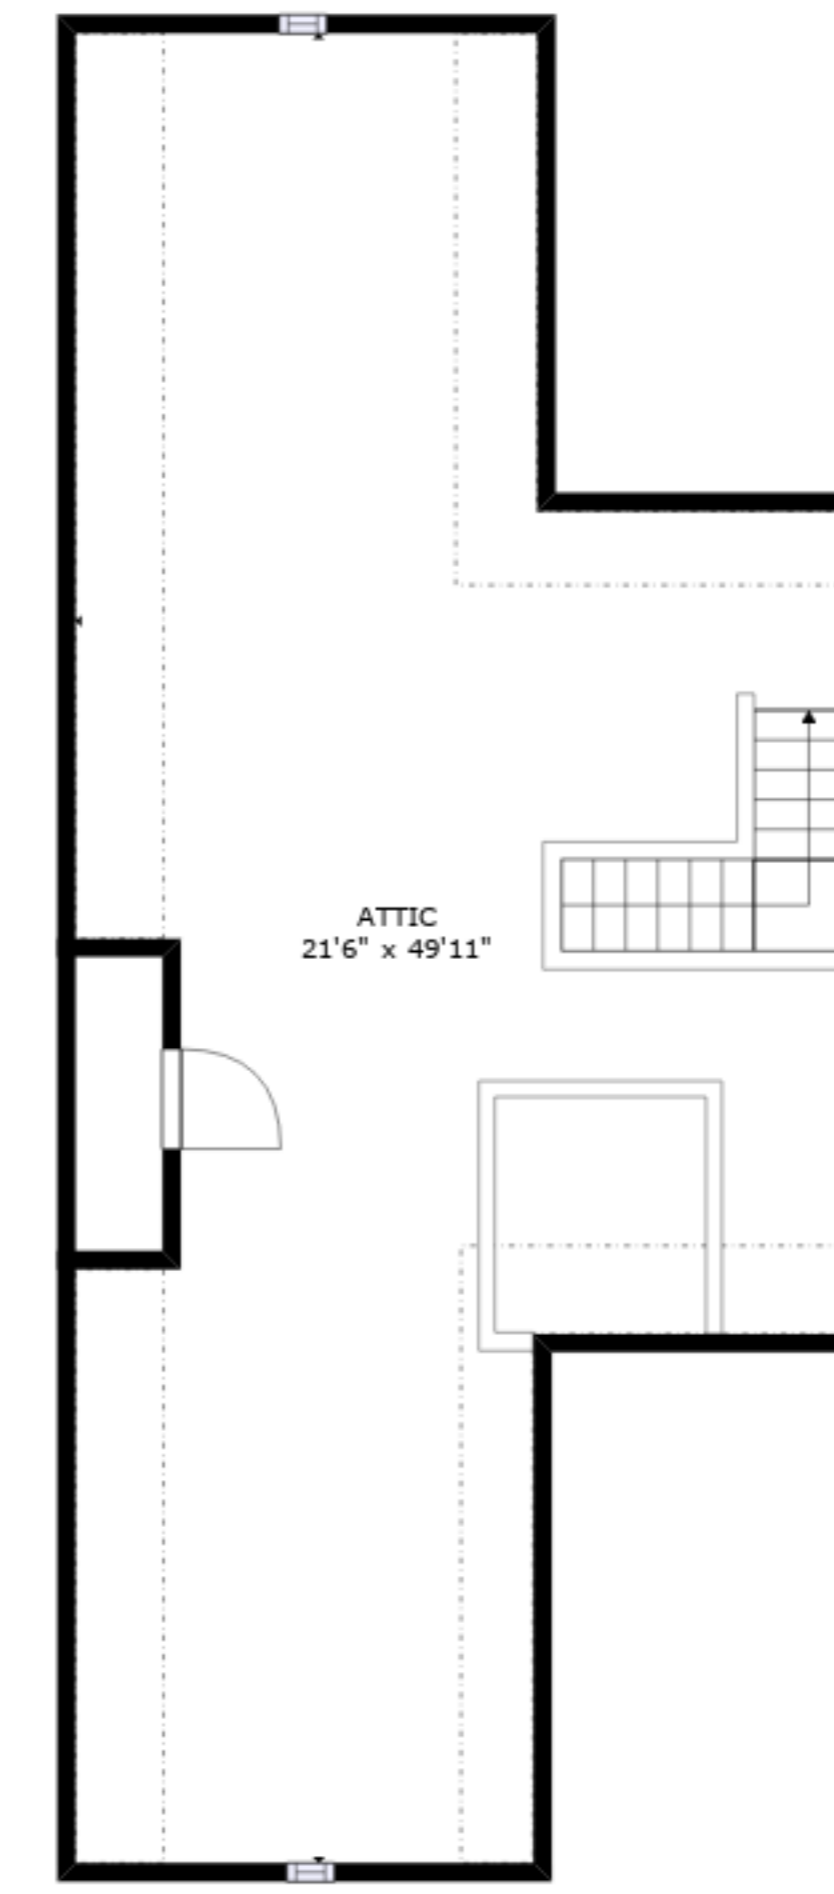

FLOOR 4

FLOOR 5

FLOOR 1

FLOOR 2

FLOOR 3

GROSS INTERNAL AREA
 FLOOR 1: 1160 sq. ft, FLOOR 2: 1527 sq. ft
 FLOOR 3: 1498 sq. ft, FLOOR 4: 1232 sq. ft
 FLOOR 5: 623 sq. ft, EXCLUDED AREAS:
 REDUCED HEADROOM BELOW 1.5M: 206 sq. ft
 TOTAL: 6040 sq. ft

SIZES AND DIMENSIONS ARE APPROXIMATE, ACTUAL MAY VARY.