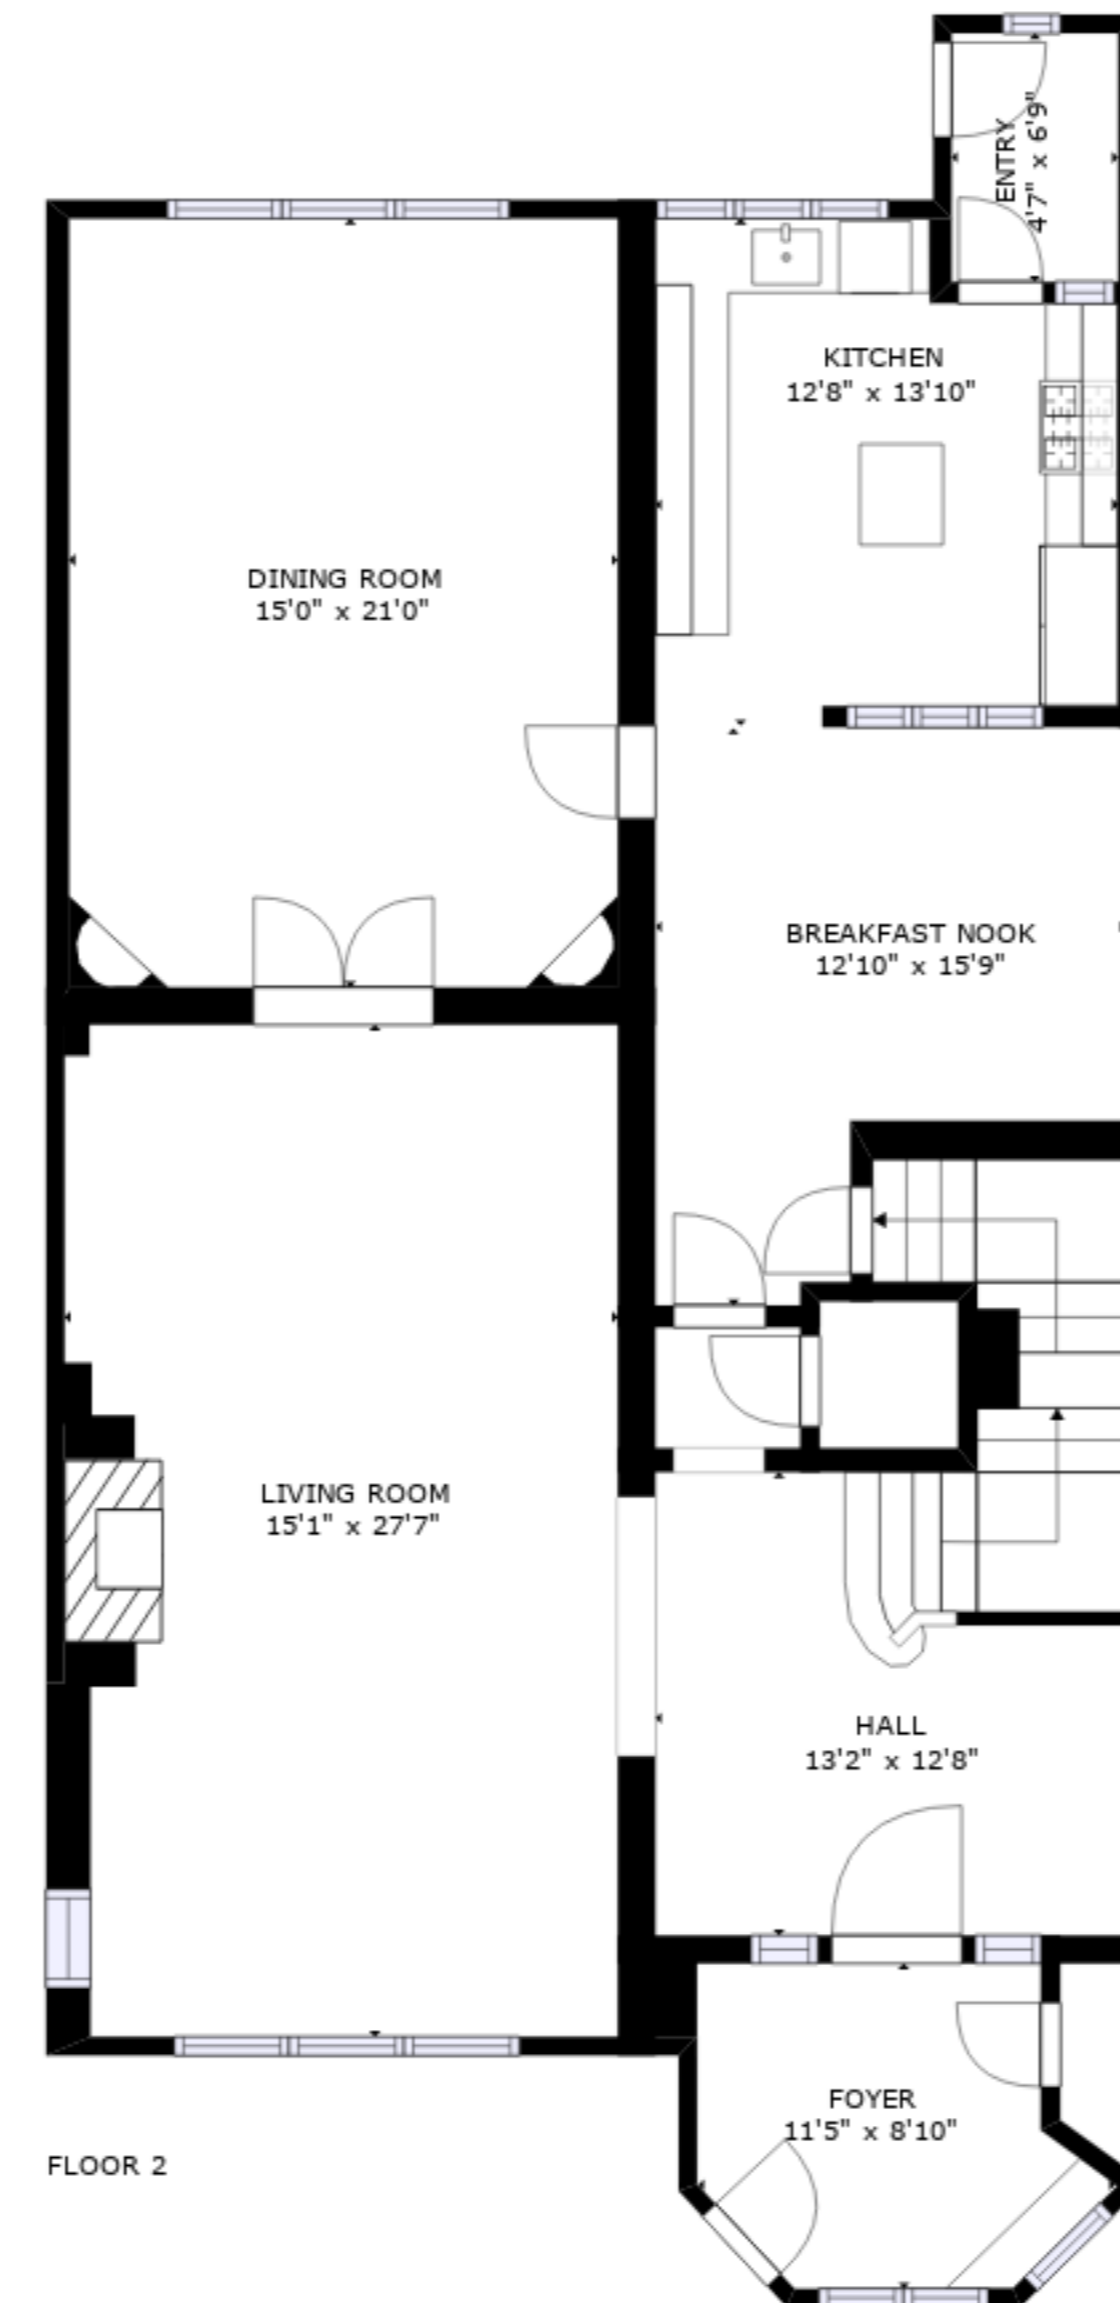

FLOOR 4

FLOOR 5

FLOOR 1

FLOOR 2

FLOOR 3

GROSS INTERNAL AREA
 FLOOR 1: 1160 sq. ft, FLOOR 2: 1527 sq. ft
 FLOOR 3: 1498 sq. ft, FLOOR 4: 1232 sq. ft
 FLOOR 5: 623 sq. ft, EXCLUDED AREAS:
 REDUCED HEADROOM BELOW 1.5M: 206 sq. ft
 TOTAL: 6040 sq. ft

SIZES AND DIMENSIONS ARE APPROXIMATE, ACTUAL MAY VARY.