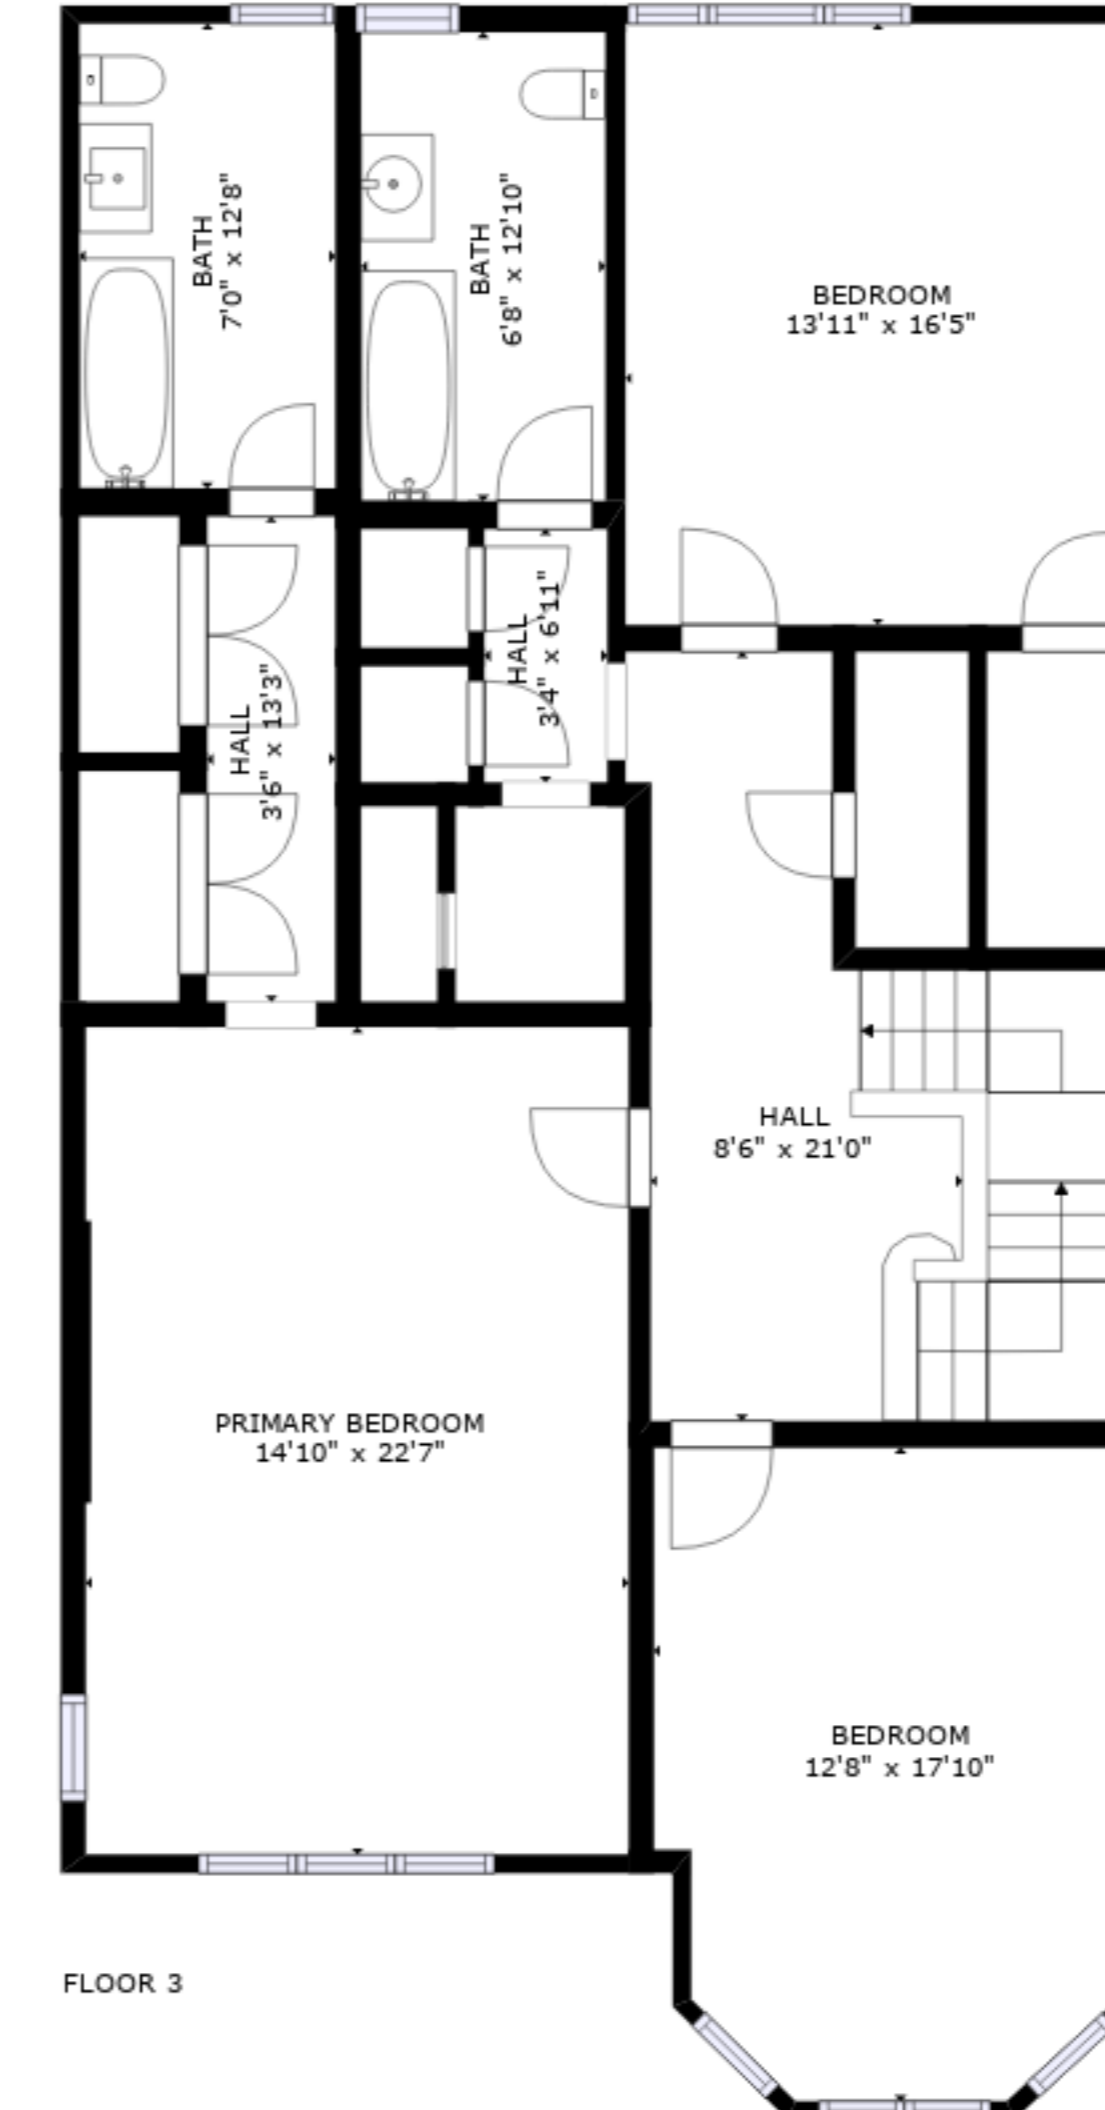

FLOOR 4

FLOOR 5

FLOOR 1

FLOOR 2

FLOOR 3

GROSS INTERNAL AREA
 FLOOR 1: 1160 sq. ft, FLOOR 2: 1527 sq. ft
 FLOOR 3: 1498 sq. ft, FLOOR 4: 1232 sq. ft
 FLOOR 5: 623 sq. ft, EXCLUDED AREAS:
 REDUCED HEADROOM BELOW 1.5M: 206 sq. ft
 TOTAL: 6040 sq. ft

SIZES AND DIMENSIONS ARE APPROXIMATE, ACTUAL MAY VARY.