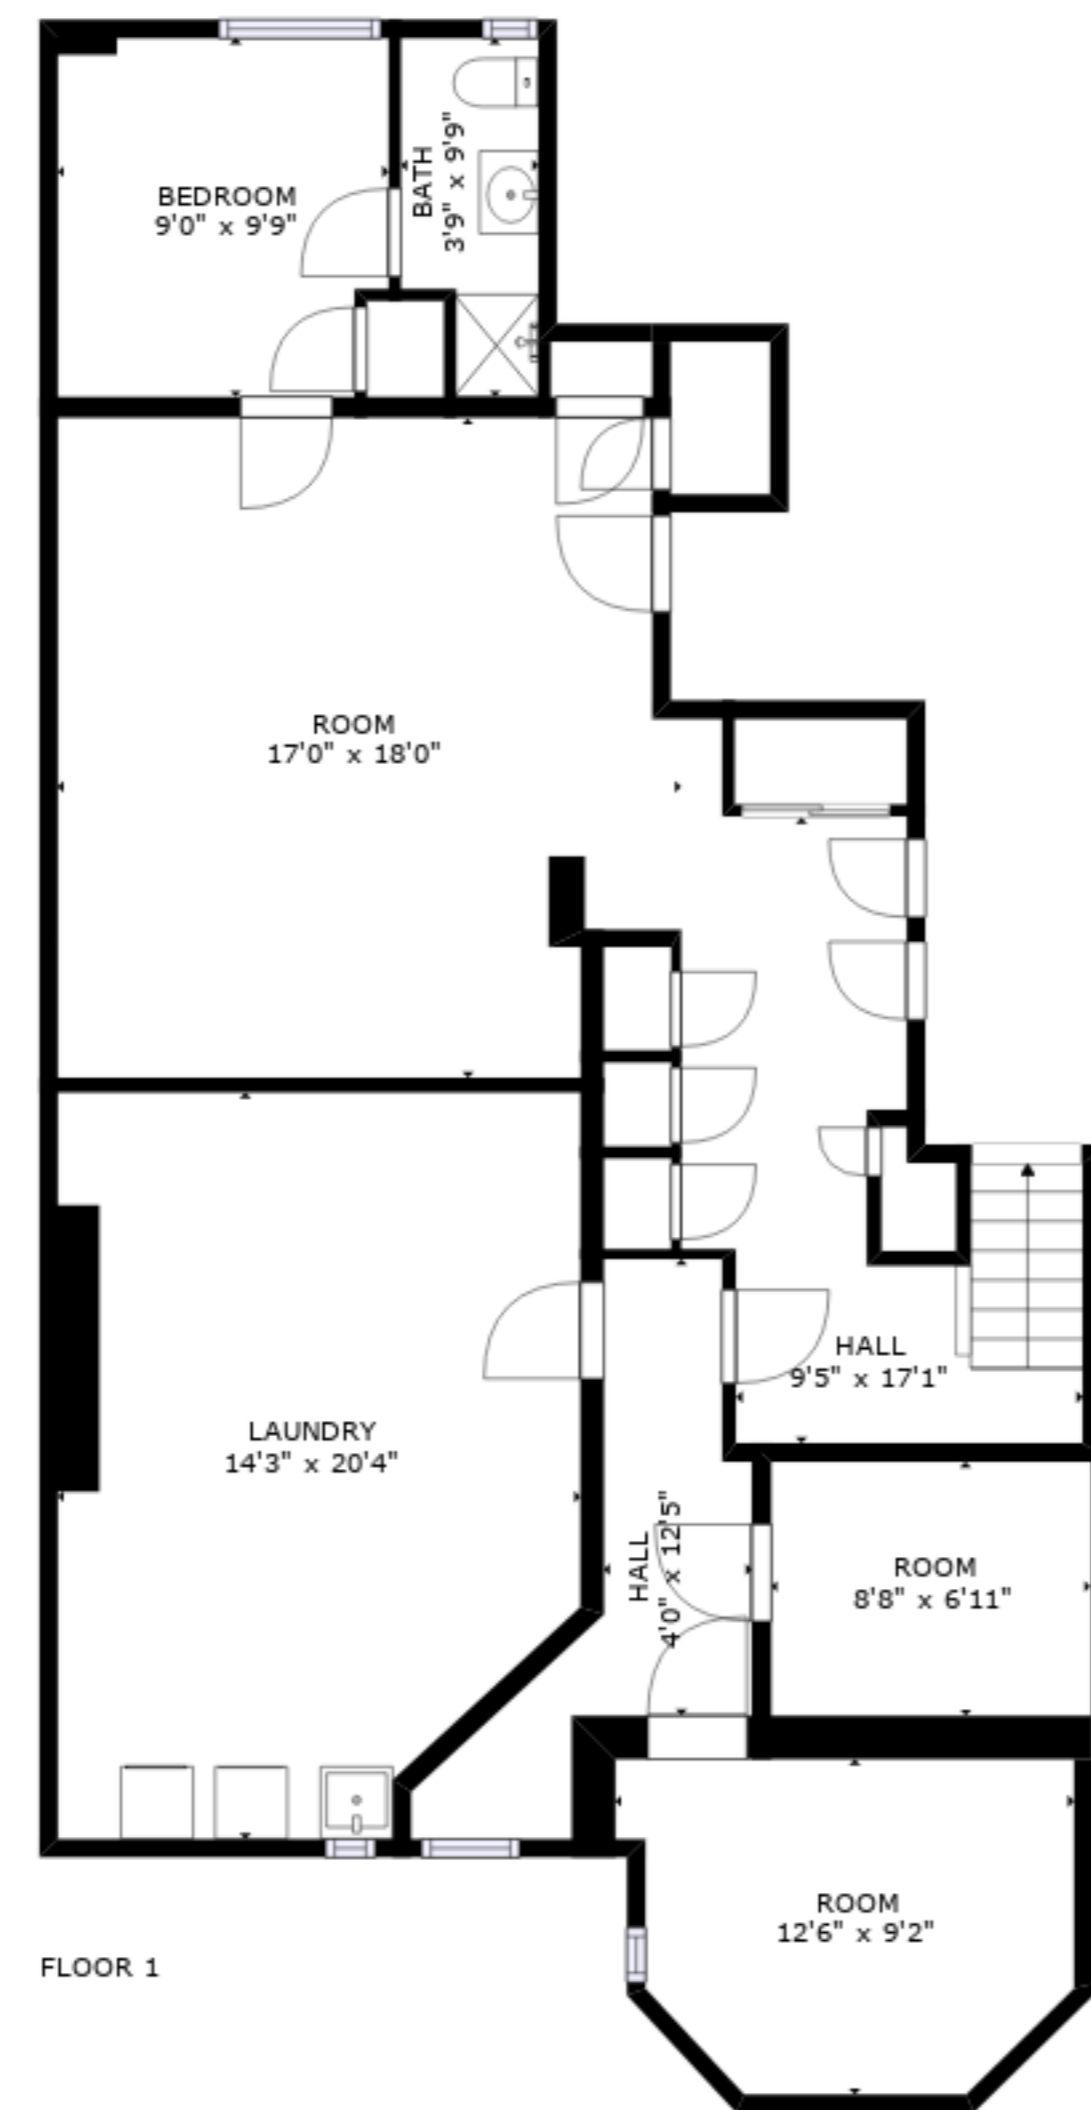

FLOOR 4

FLOOR 5

FLOOR 1

FLOOR 2

FLOOR 3

GROSS INTERNAL AREA
 FLOOR 1: 1160 sq. ft, FLOOR 2: 1527 sq. ft
 FLOOR 3: 1498 sq. ft, FLOOR 4: 1232 sq. ft
 FLOOR 5: 623 sq. ft, EXCLUDED AREAS:
 REDUCED HEADROOM BELOW 1.5M: 206 sq. ft
 TOTAL: 6040 sq. ft

SIZES AND DIMENSIONS ARE APPROXIMATE, ACTUAL MAY VARY.