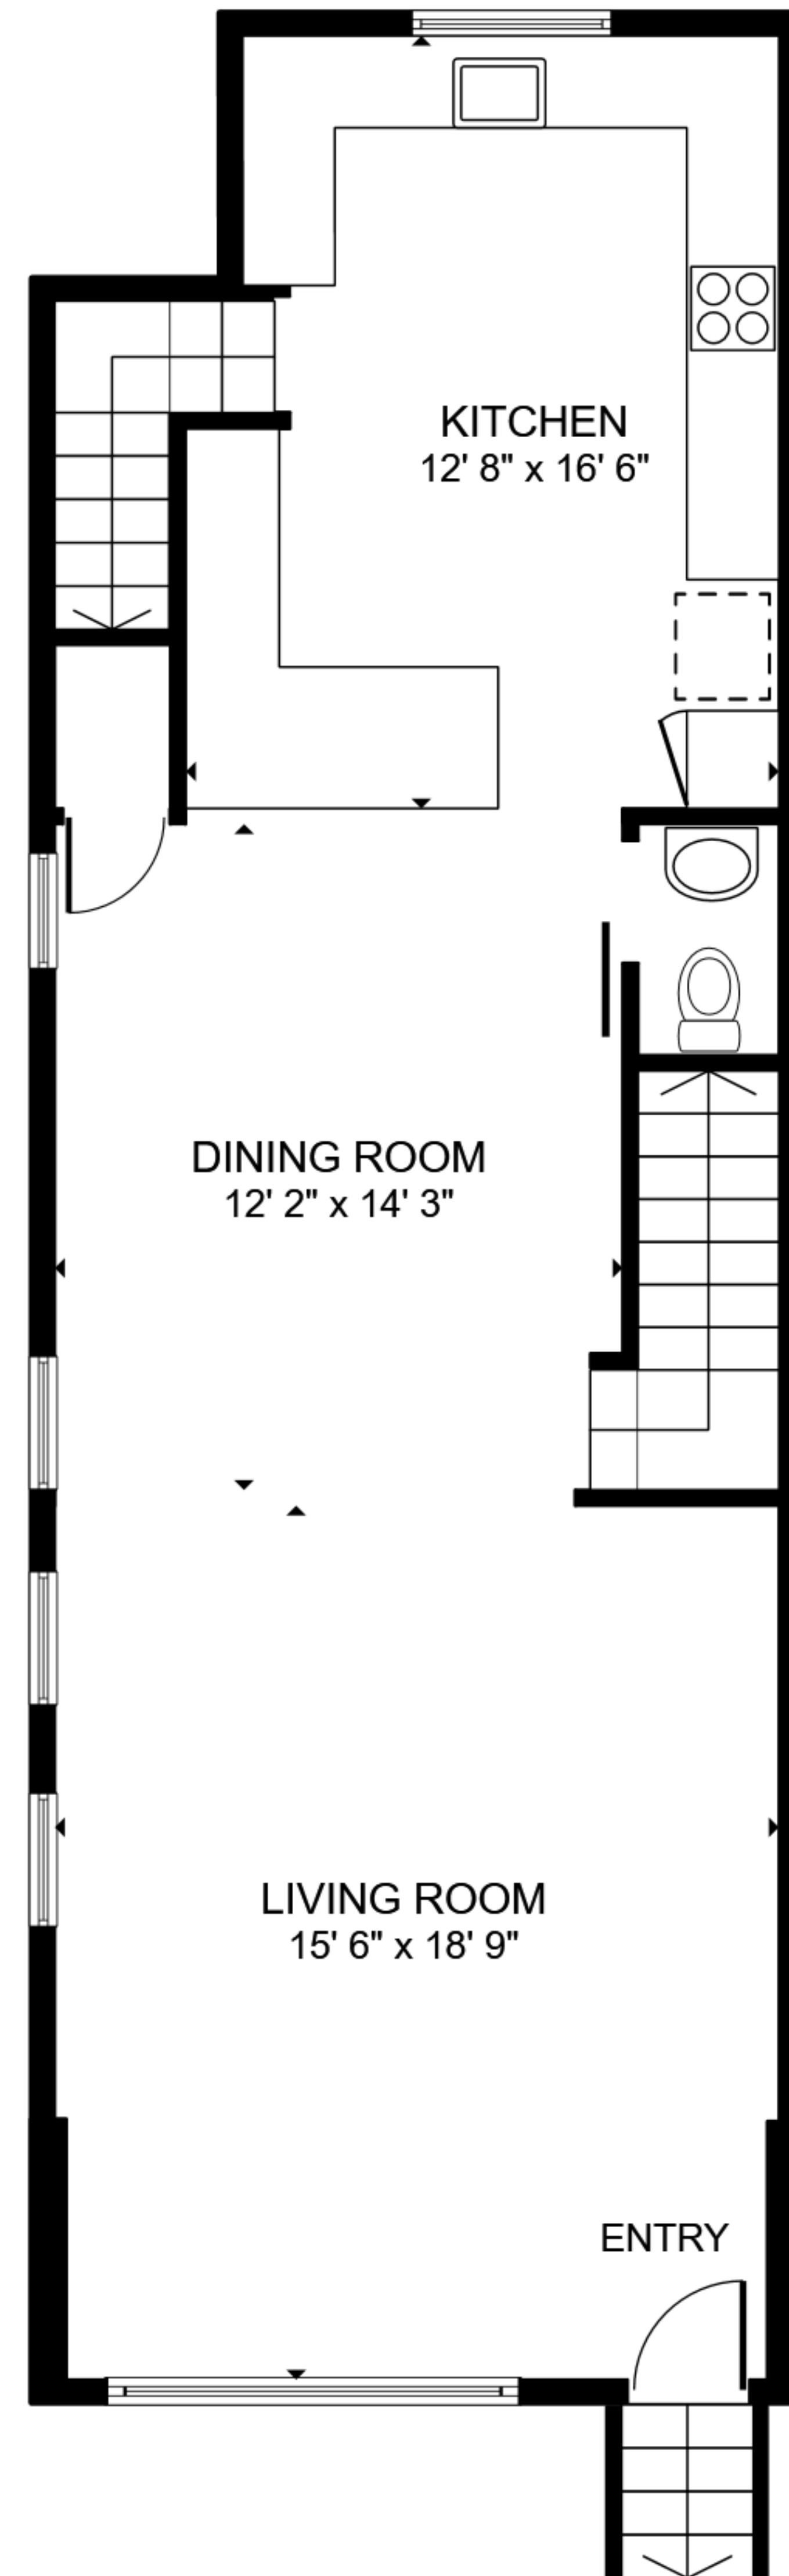

FLOOR 1

FLOOR 2

FLOOR 3

FLOOR 4

GROSS INTERNAL AREA
 FLOOR 1 366 sq.ft. FLOOR 2 752 sq.ft. FLOOR 3 592 sq.ft. FLOOR 4 201 sq.ft.
 EXCLUDED AREAS : REDUCED HEADROOM 159 sq.ft.
 TOTAL : 1,911 sq.ft.
 SIZES AND DIMENSIONS ARE APPROXIMATE, ACTUAL MAY VARY.