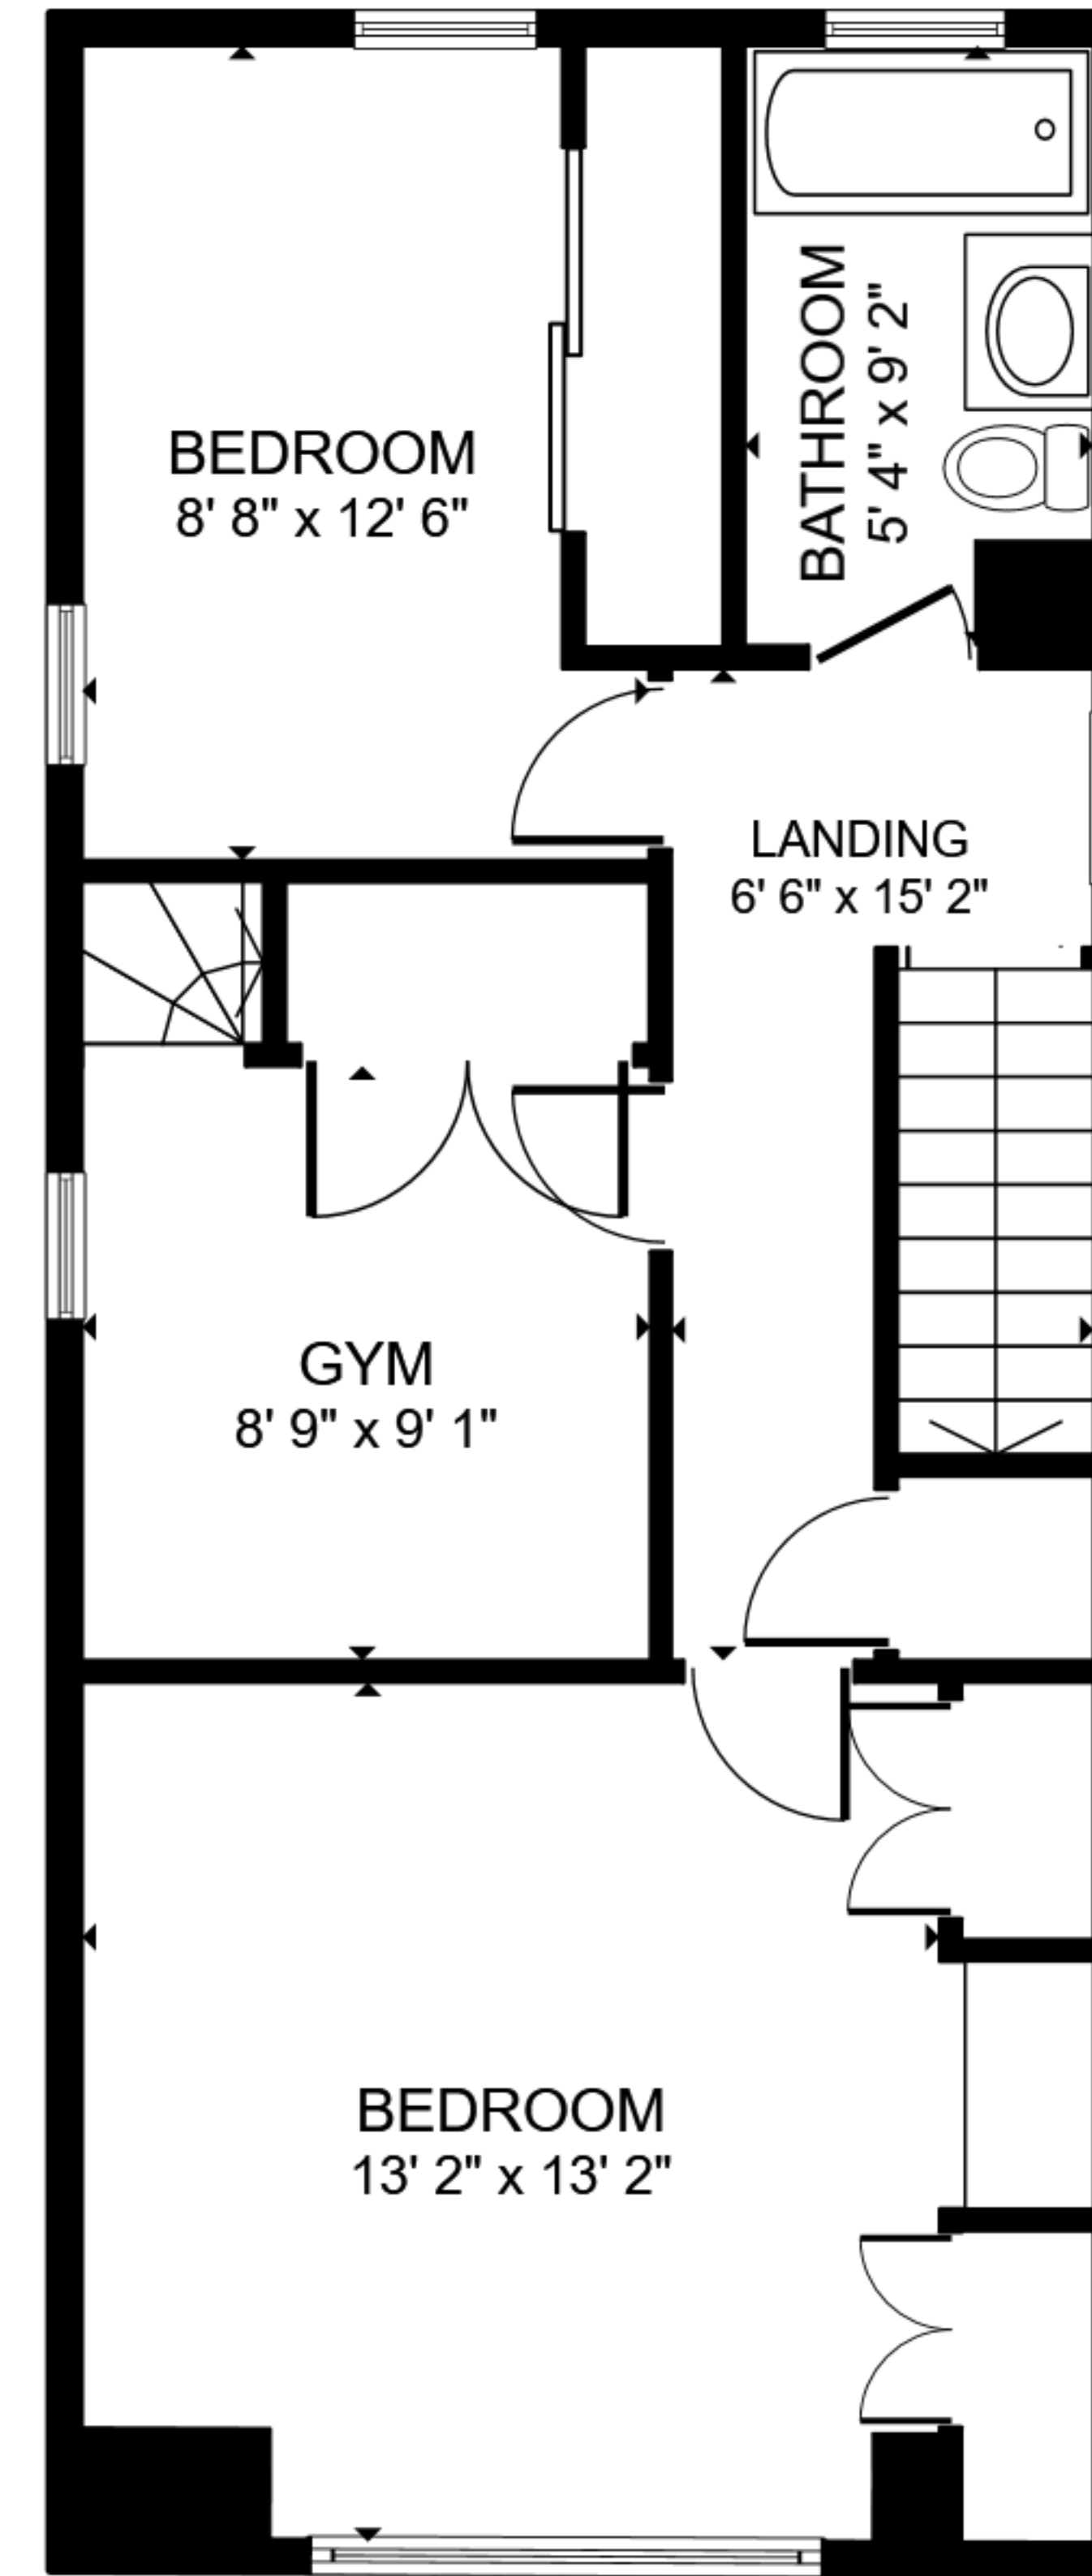

FLOOR 1

FLOOR 2

FLOOR 3

FLOOR 4

GROSS INTERNAL AREA
 FLOOR 1 366 sq.ft. FLOOR 2 752 sq.ft. FLOOR 3 592 sq.ft. FLOOR 4 201 sq.ft.
 EXCLUDED AREAS : REDUCED HEADROOM 159 sq.ft.
 TOTAL : 1,911 sq.ft.
 SIZES AND DIMENSIONS ARE APPROXIMATE, ACTUAL MAY VARY.