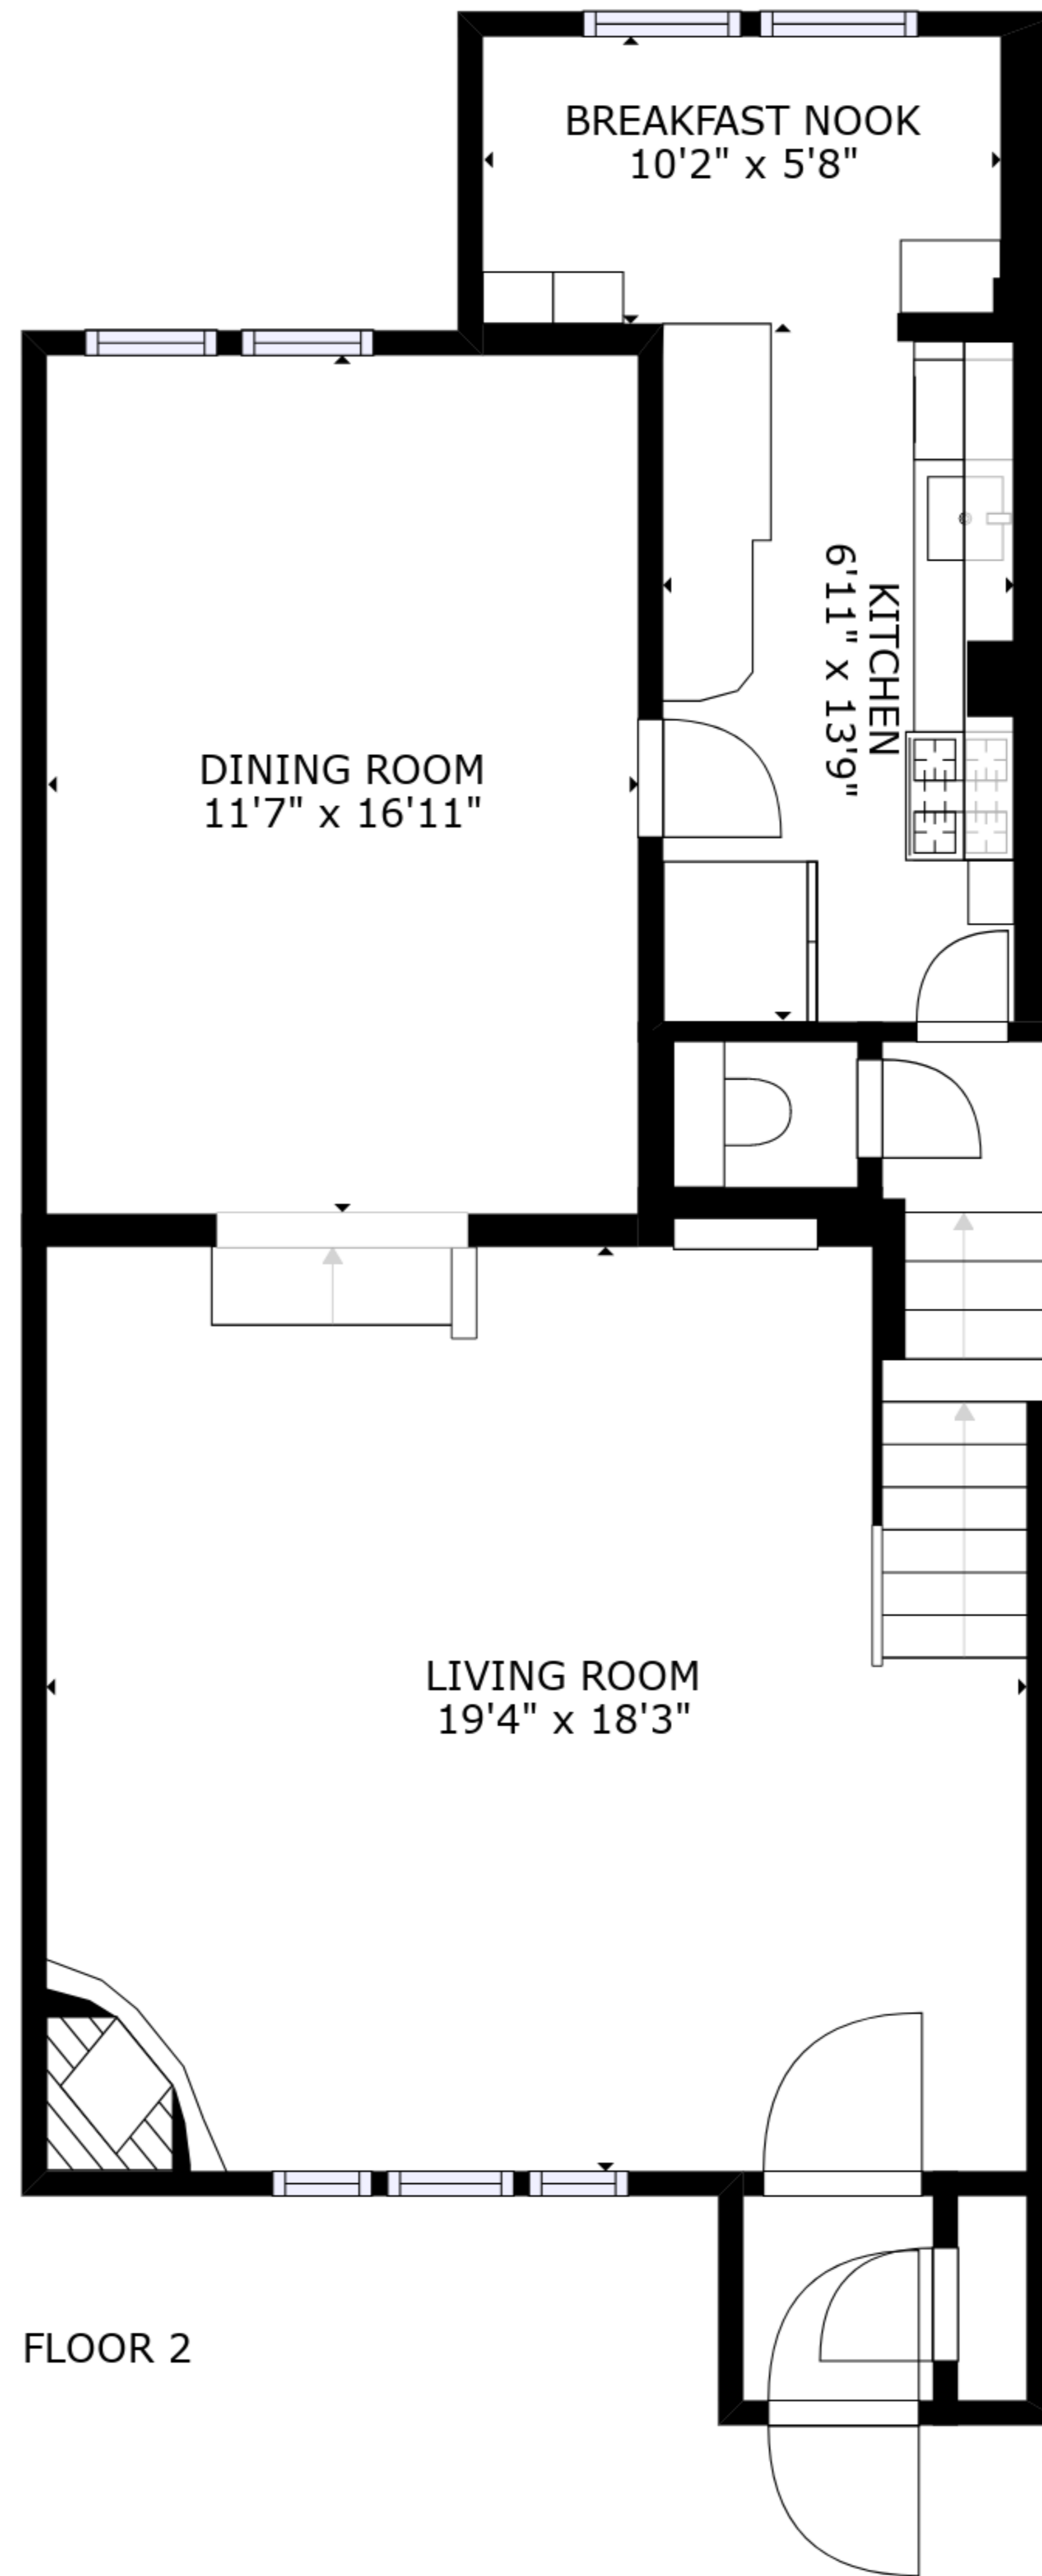

FLOOR 1

FLOOR 2

FLOOR 3

GROSS INTERNAL AREA
 FLOOR 1: 528 sq. ft, FLOOR 2: 779 sq. ft
 FLOOR 3: 680 sq. ft, EXCLUDED AREAS:
 BALCONY: 56 sq. ft
 TOTAL: 1987 sq. ft

SIZES AND DIMENSIONS ARE APPROXIMATE, ACTUAL MAY VARY.