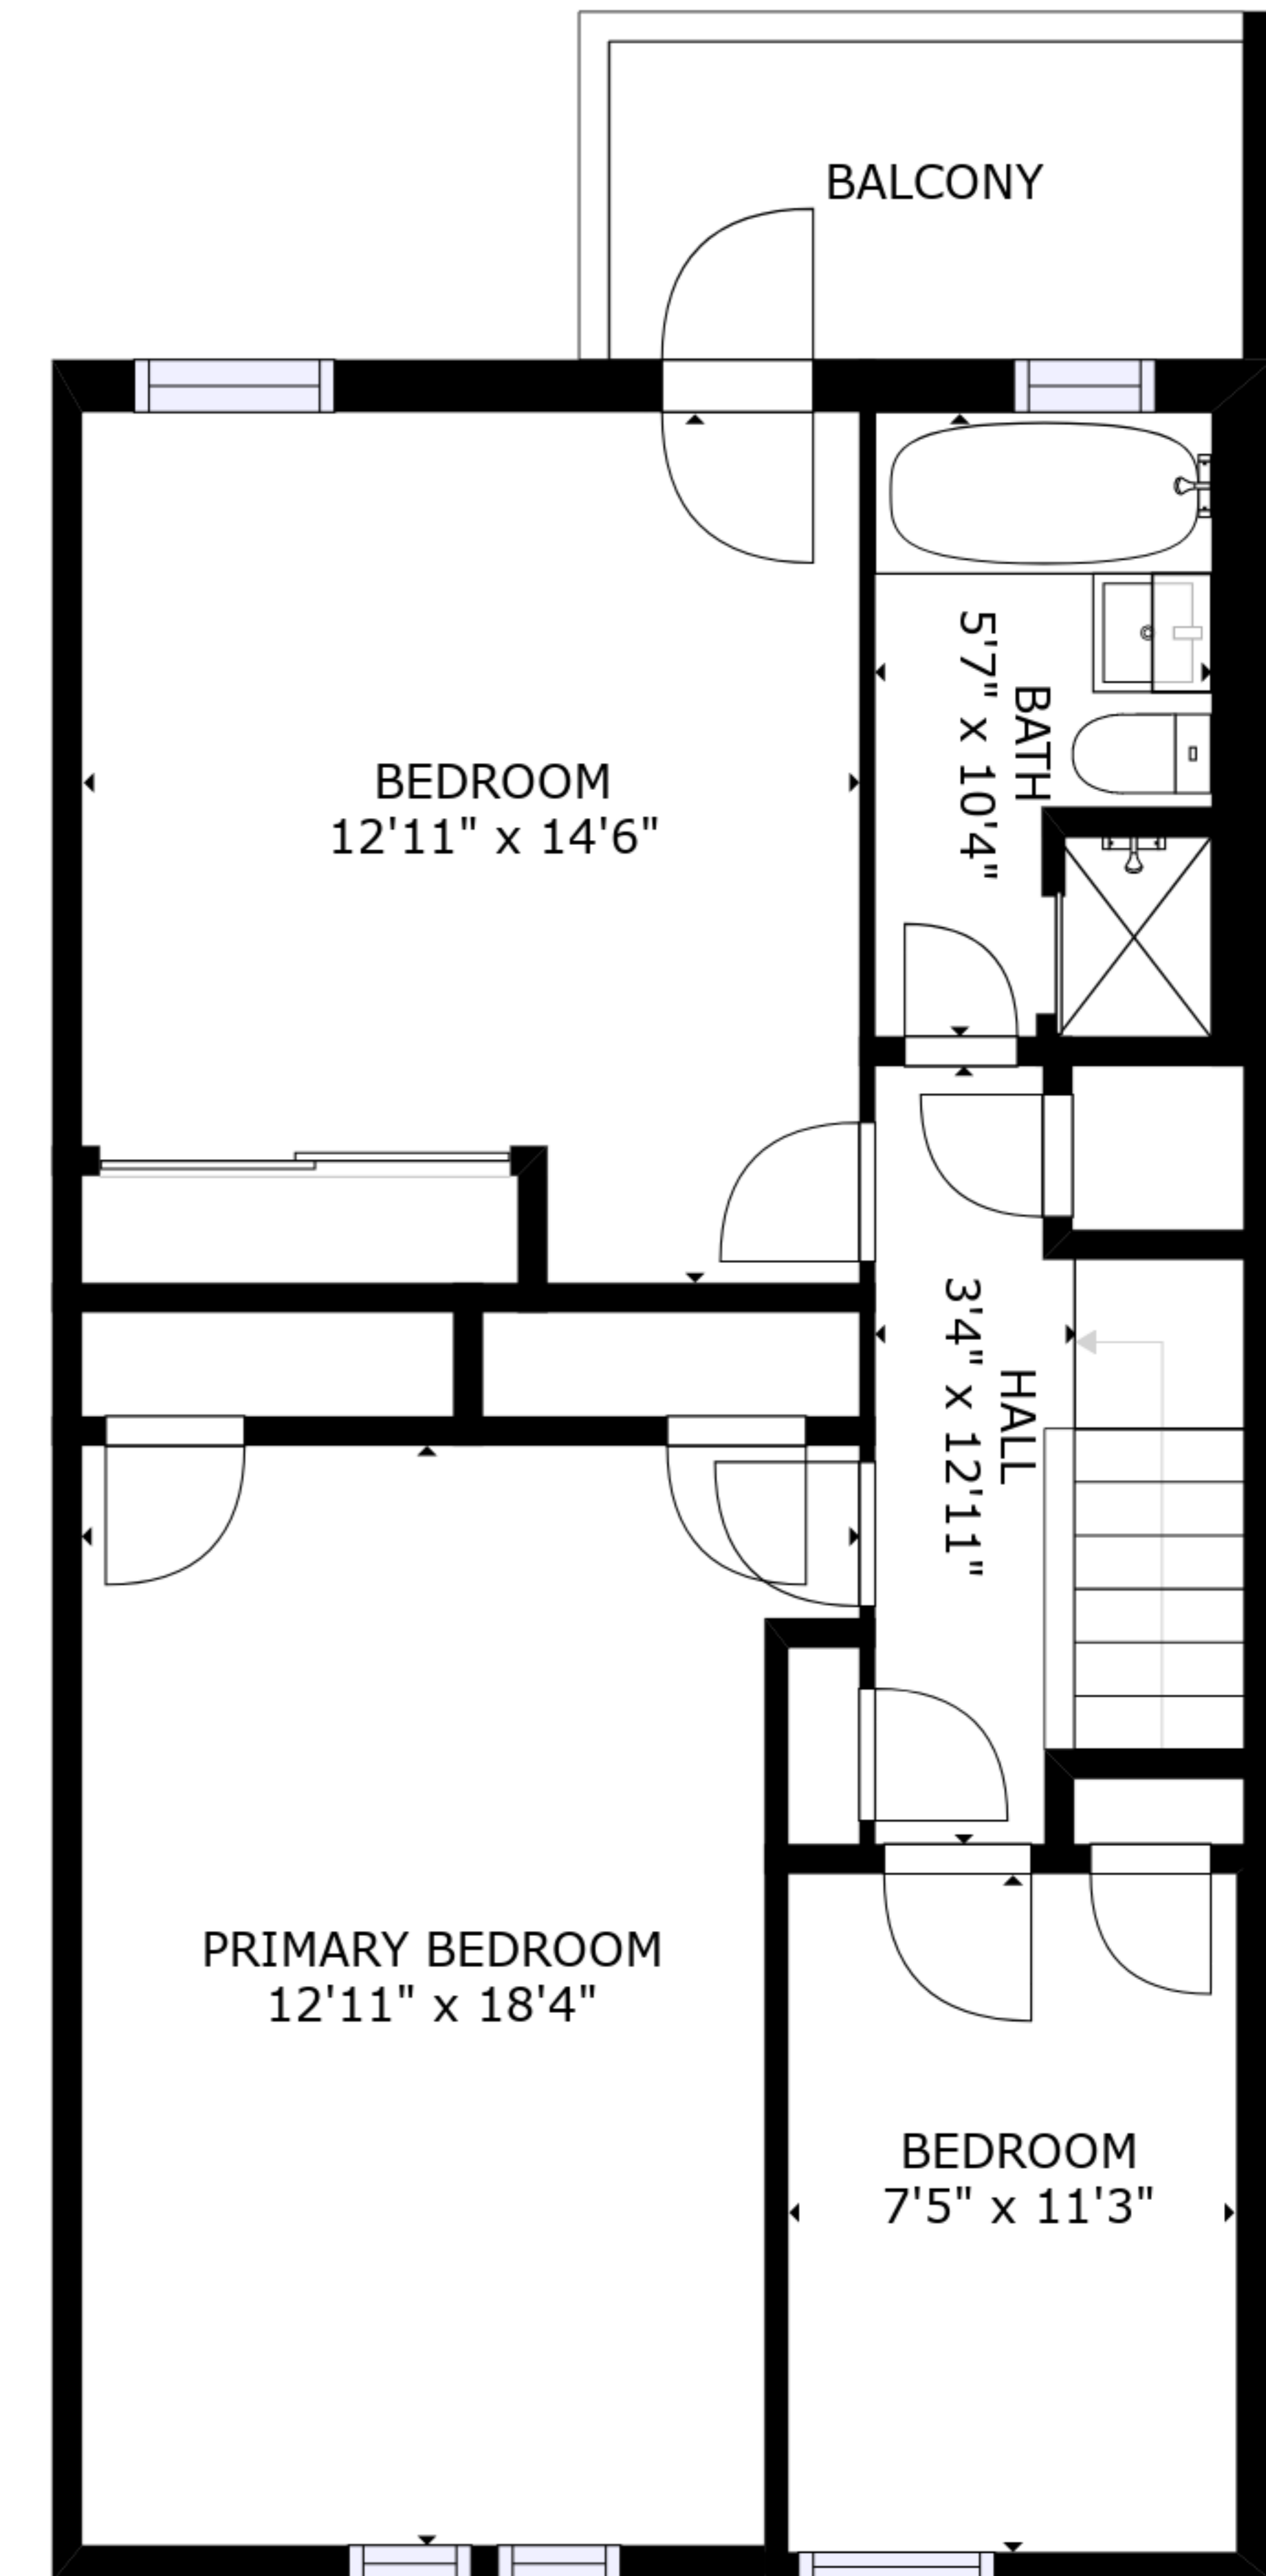

FLOOR 1

FLOOR 2

FLOOR 3

GROSS INTERNAL AREA
 FLOOR 1: 528 sq. ft, FLOOR 2: 779 sq. ft
 FLOOR 3: 680 sq. ft, EXCLUDED AREAS:
 BALCONY: 56 sq. ft
 TOTAL: 1987 sq. ft

SIZES AND DIMENSIONS ARE APPROXIMATE, ACTUAL MAY VARY.