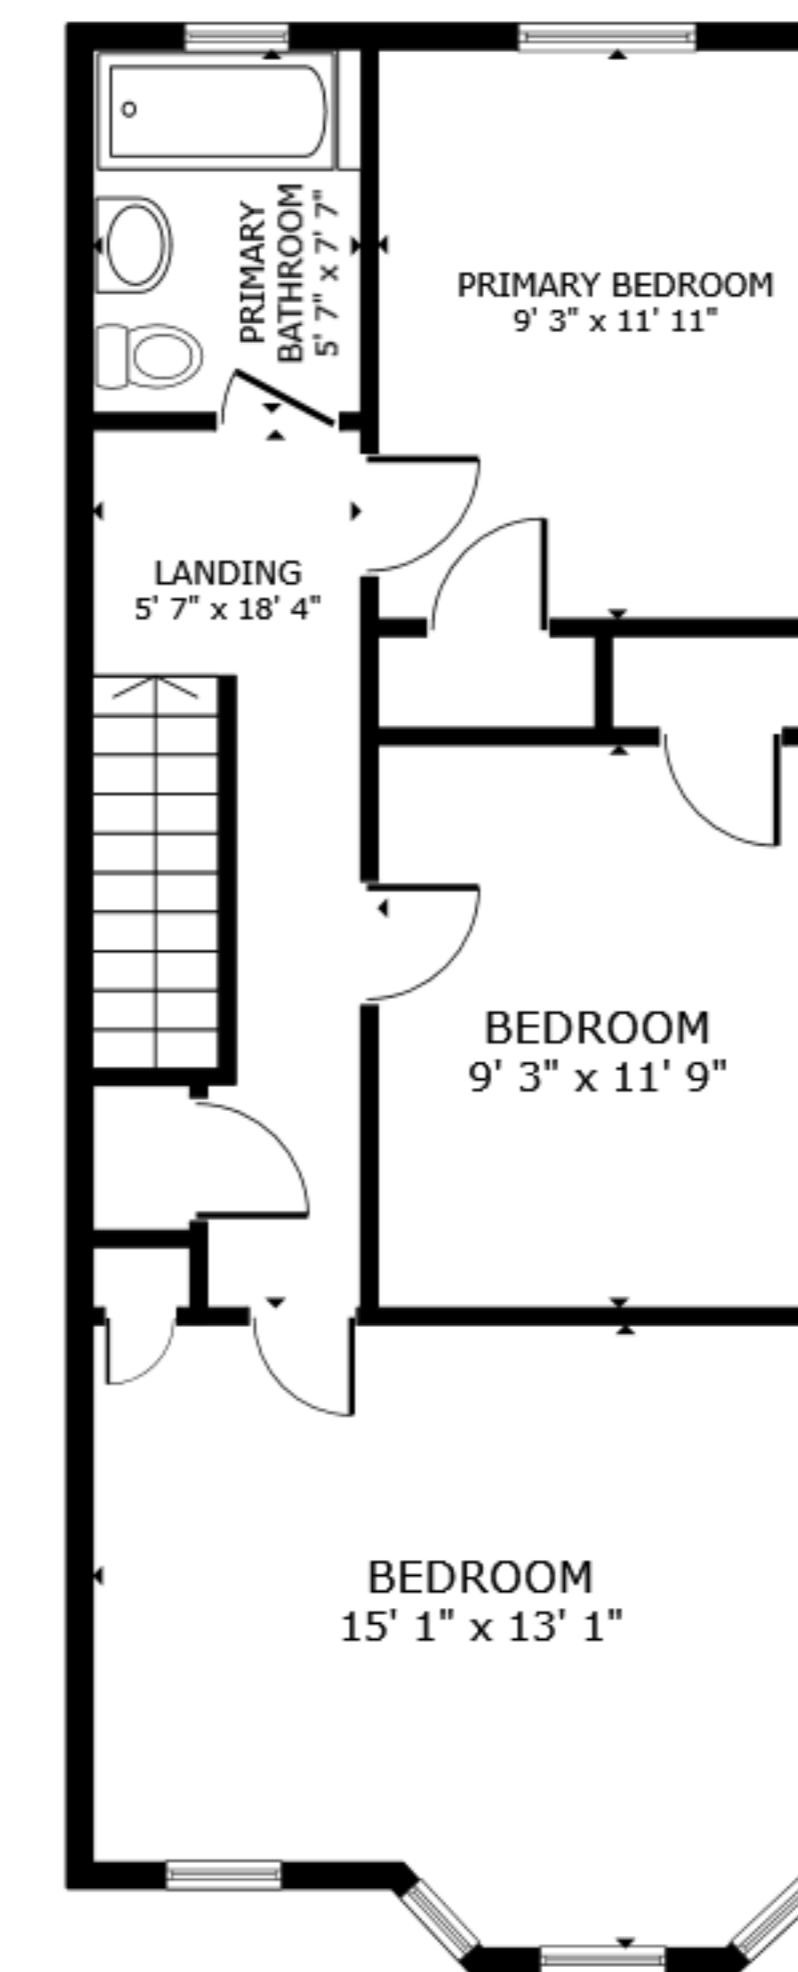

FLOOR 1

FLOOR 2

FLOOR 3

GROSS INTERNAL AREA
 FLOOR 1 681 sq.ft. FLOOR 2 698 sq.ft. FLOOR 3 587 sq.ft.
 EXCLUDED AREAS : GARAGE 169 sq.ft. GARAGE 108 sq.ft.
 TOTAL : 1,966 sq.ft.

SIZES AND DIMENSIONS ARE APPROXIMATE, ACTUAL MAY VARY.