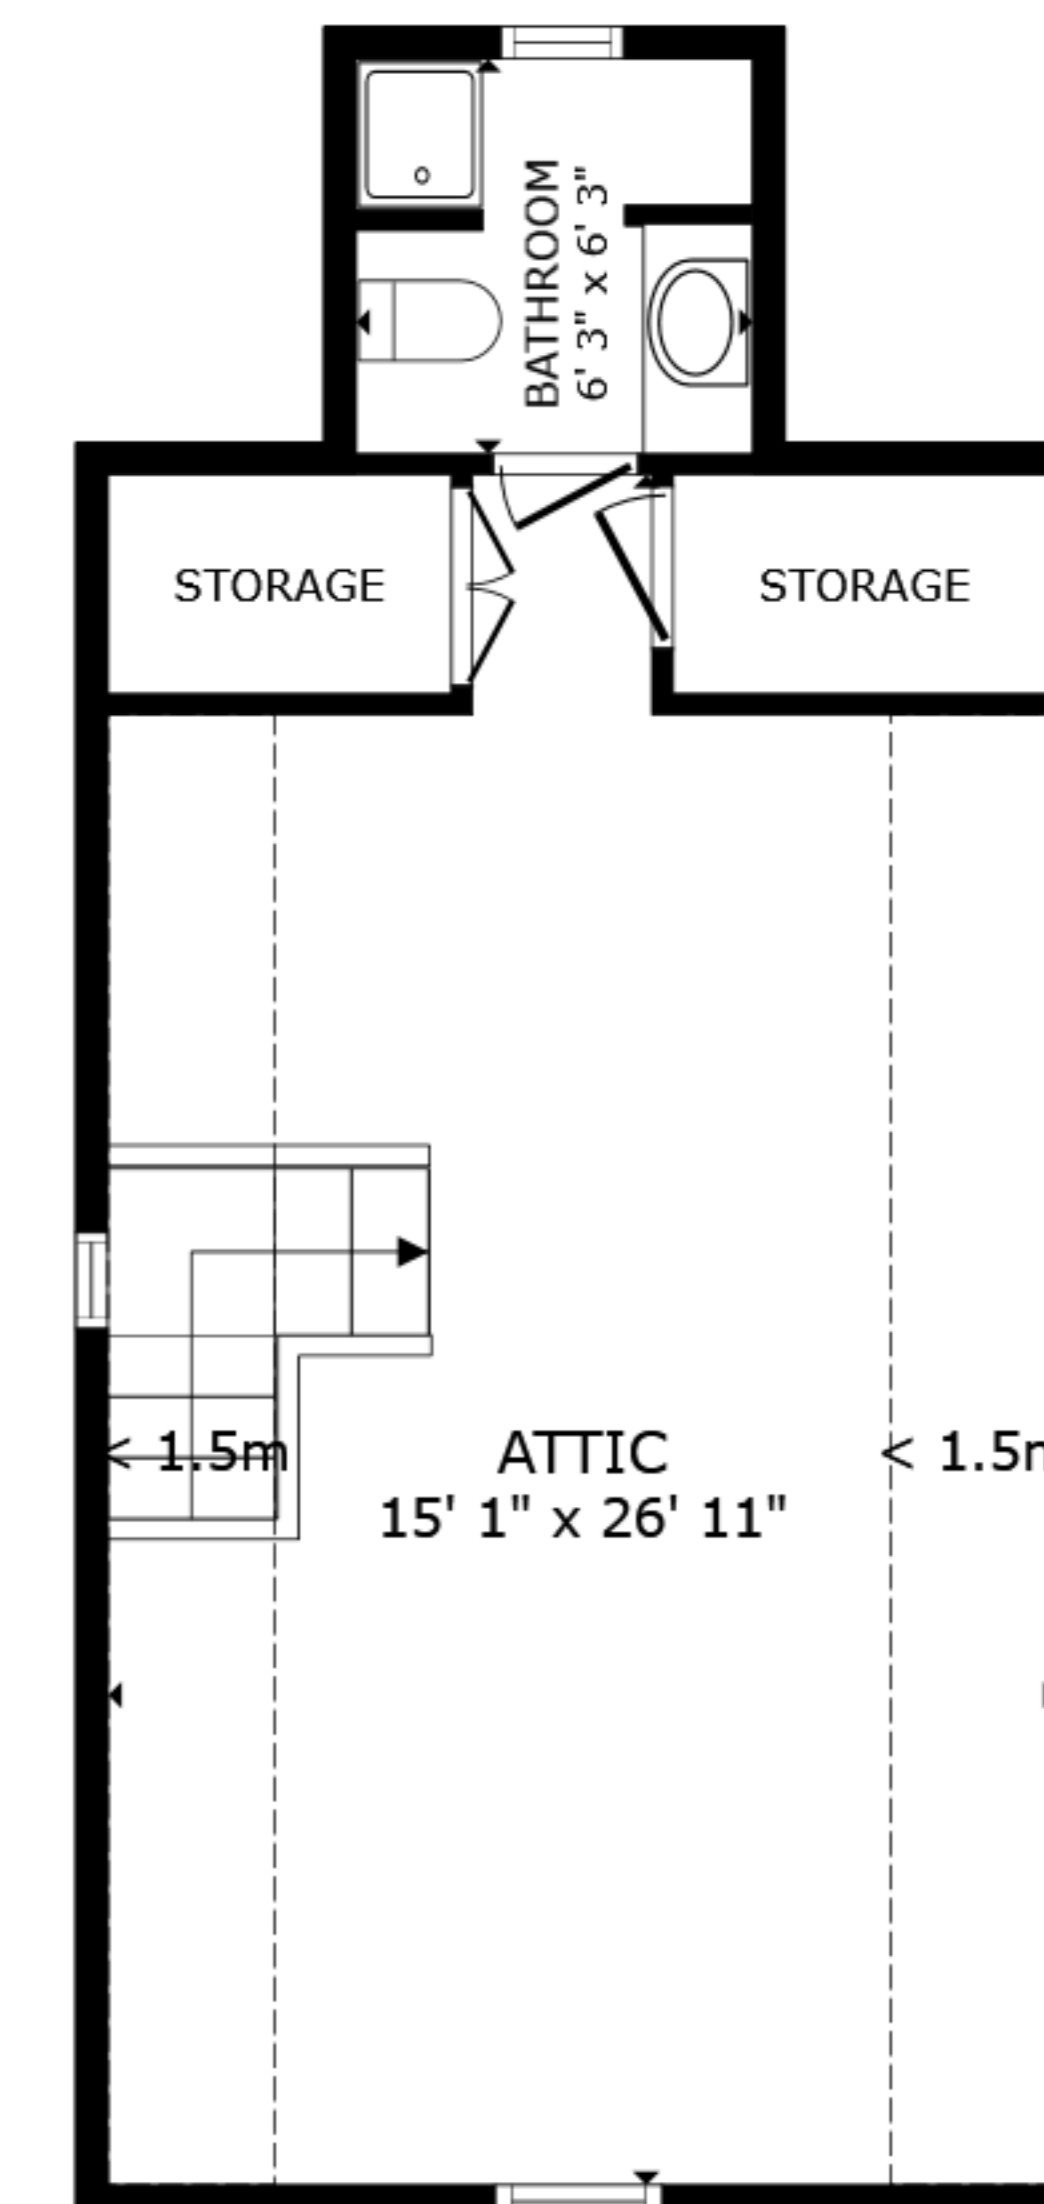

FLOOR 1

FLOOR 2

FLOOR 3

FLOOR 4

GROSS INTERNAL AREA
 FLOOR 1 620 sq.ft. FLOOR 2 750 sq.ft. FLOOR 3 524 sq.ft. FLOOR 4 322 sq.ft.
 EXCLUDED AREAS : VERANDA 98 sq.ft. PATIO 351 sq.ft. REDUCED HEADROOM 122 sq.ft.
 TOTAL : 2,215 sq.ft.

SIZES AND DIMENSIONS ARE APPROXIMATE, ACTUAL MAY VARY.