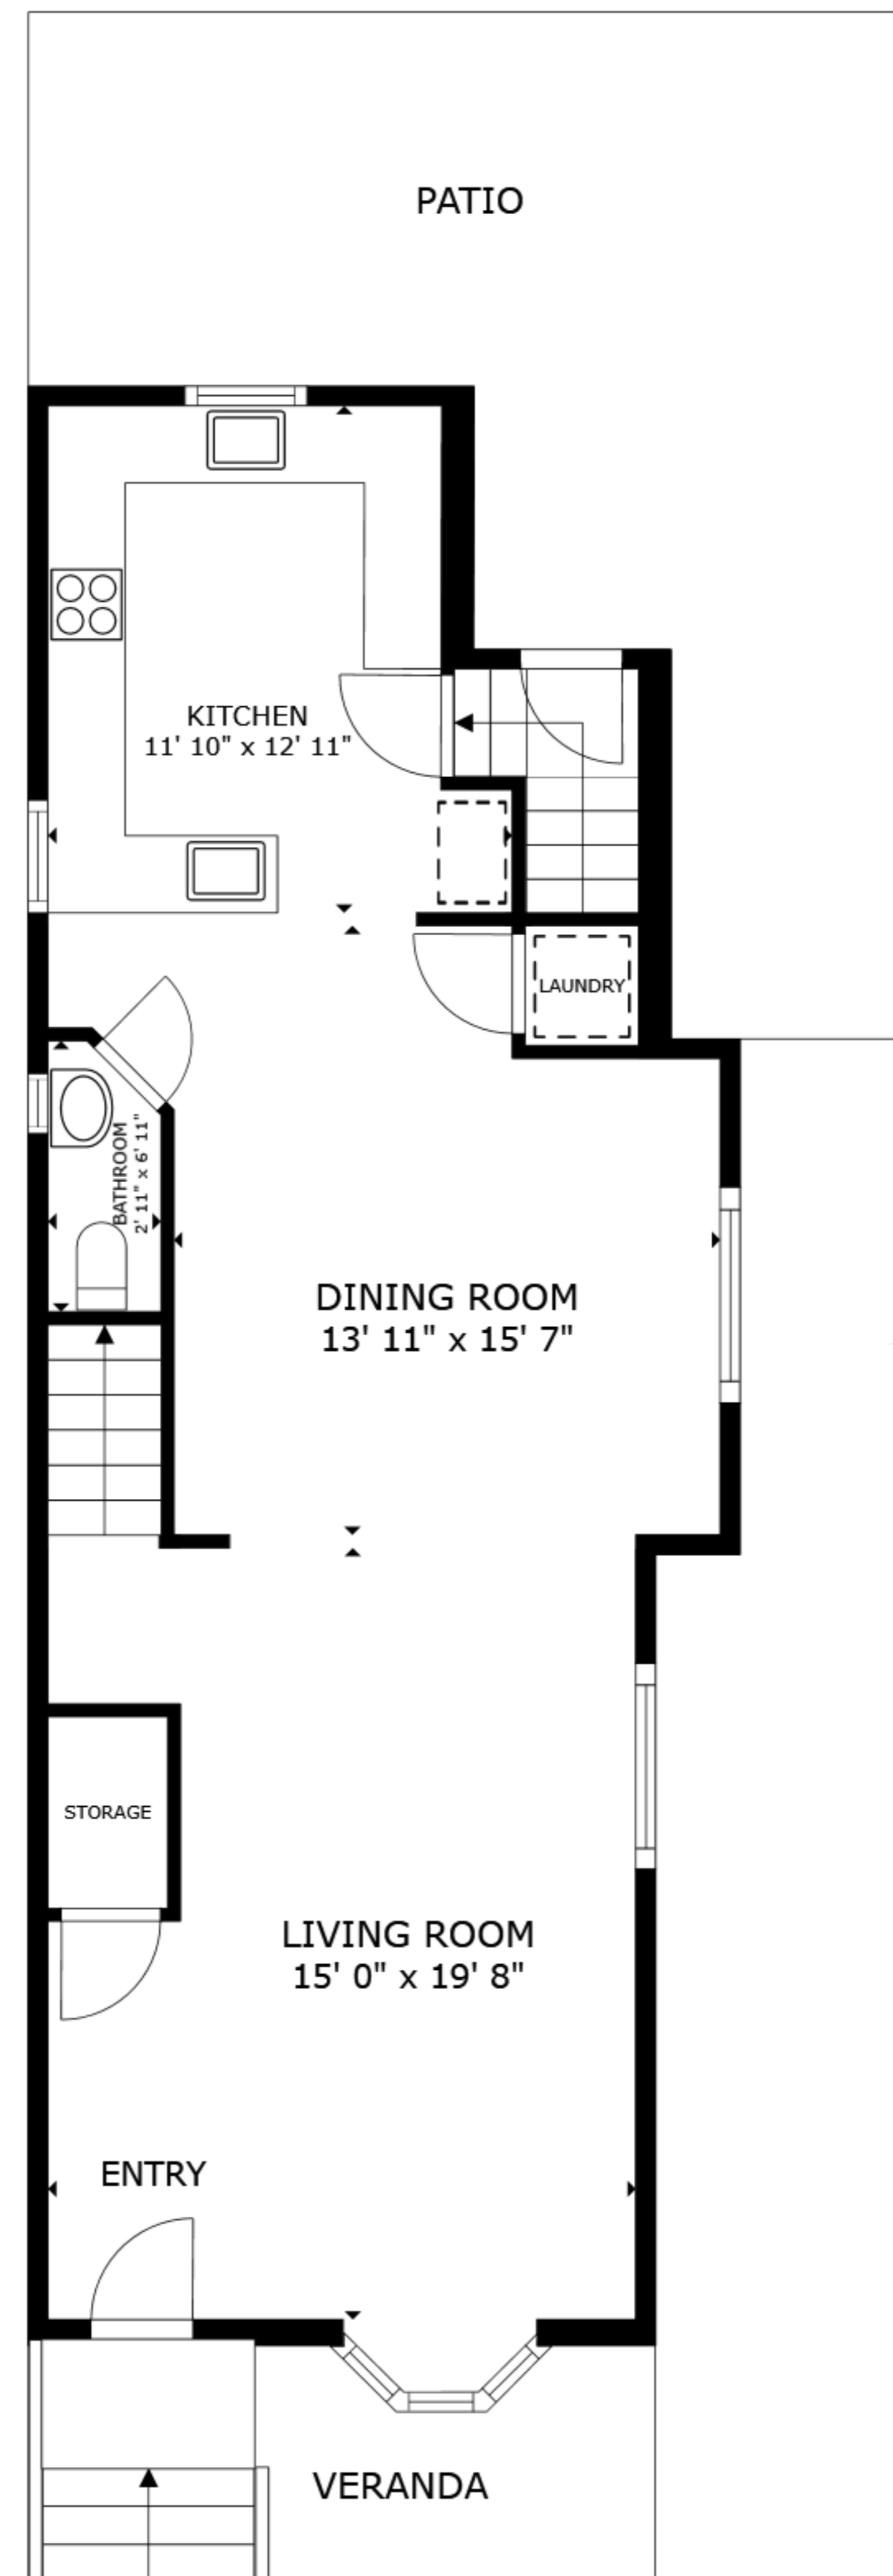

FLOOR 1

FLOOR 2

FLOOR 3

FLOOR 4

GROSS INTERNAL AREA
 FLOOR 1 620 sq.ft. FLOOR 2 750 sq.ft. FLOOR 3 524 sq.ft. FLOOR 4 322 sq.ft.
 EXCLUDED AREAS : VERANDA 98 sq.ft. PATIO 351 sq.ft. REDUCED HEADROOM 122 sq.ft.
 TOTAL : 2,215 sq.ft.

SIZES AND DIMENSIONS ARE APPROXIMATE, ACTUAL MAY VARY.