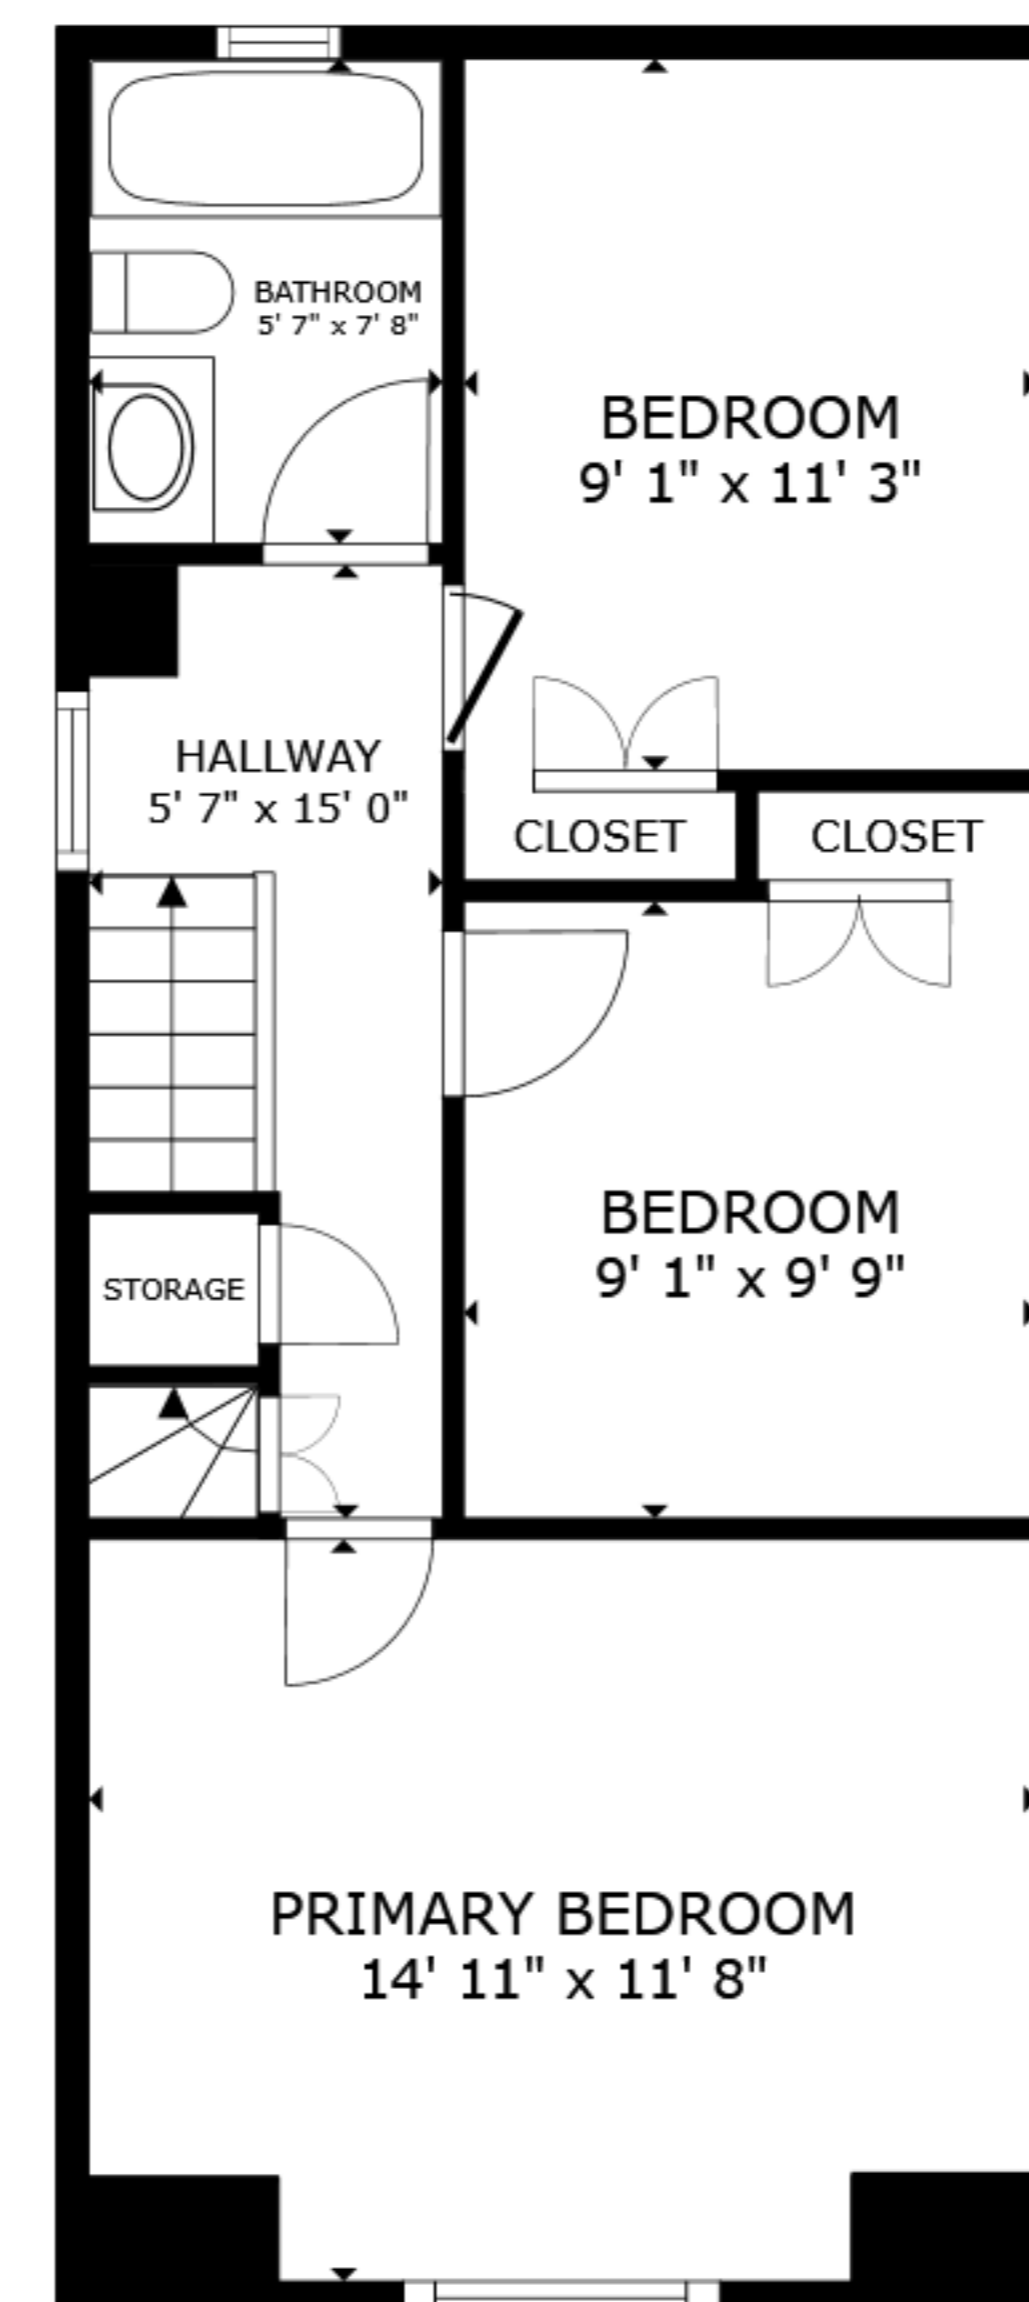

FLOOR 1

FLOOR 2

FLOOR 3

FLOOR 4

GROSS INTERNAL AREA
 FLOOR 1 620 sq.ft. FLOOR 2 750 sq.ft. FLOOR 3 524 sq.ft. FLOOR 4 322 sq.ft.
 EXCLUDED AREAS : VERANDA 98 sq.ft. PATIO 351 sq.ft. REDUCED HEADROOM 122 sq.ft.
 TOTAL : 2,215 sq.ft.

SIZES AND DIMENSIONS ARE APPROXIMATE, ACTUAL MAY VARY.