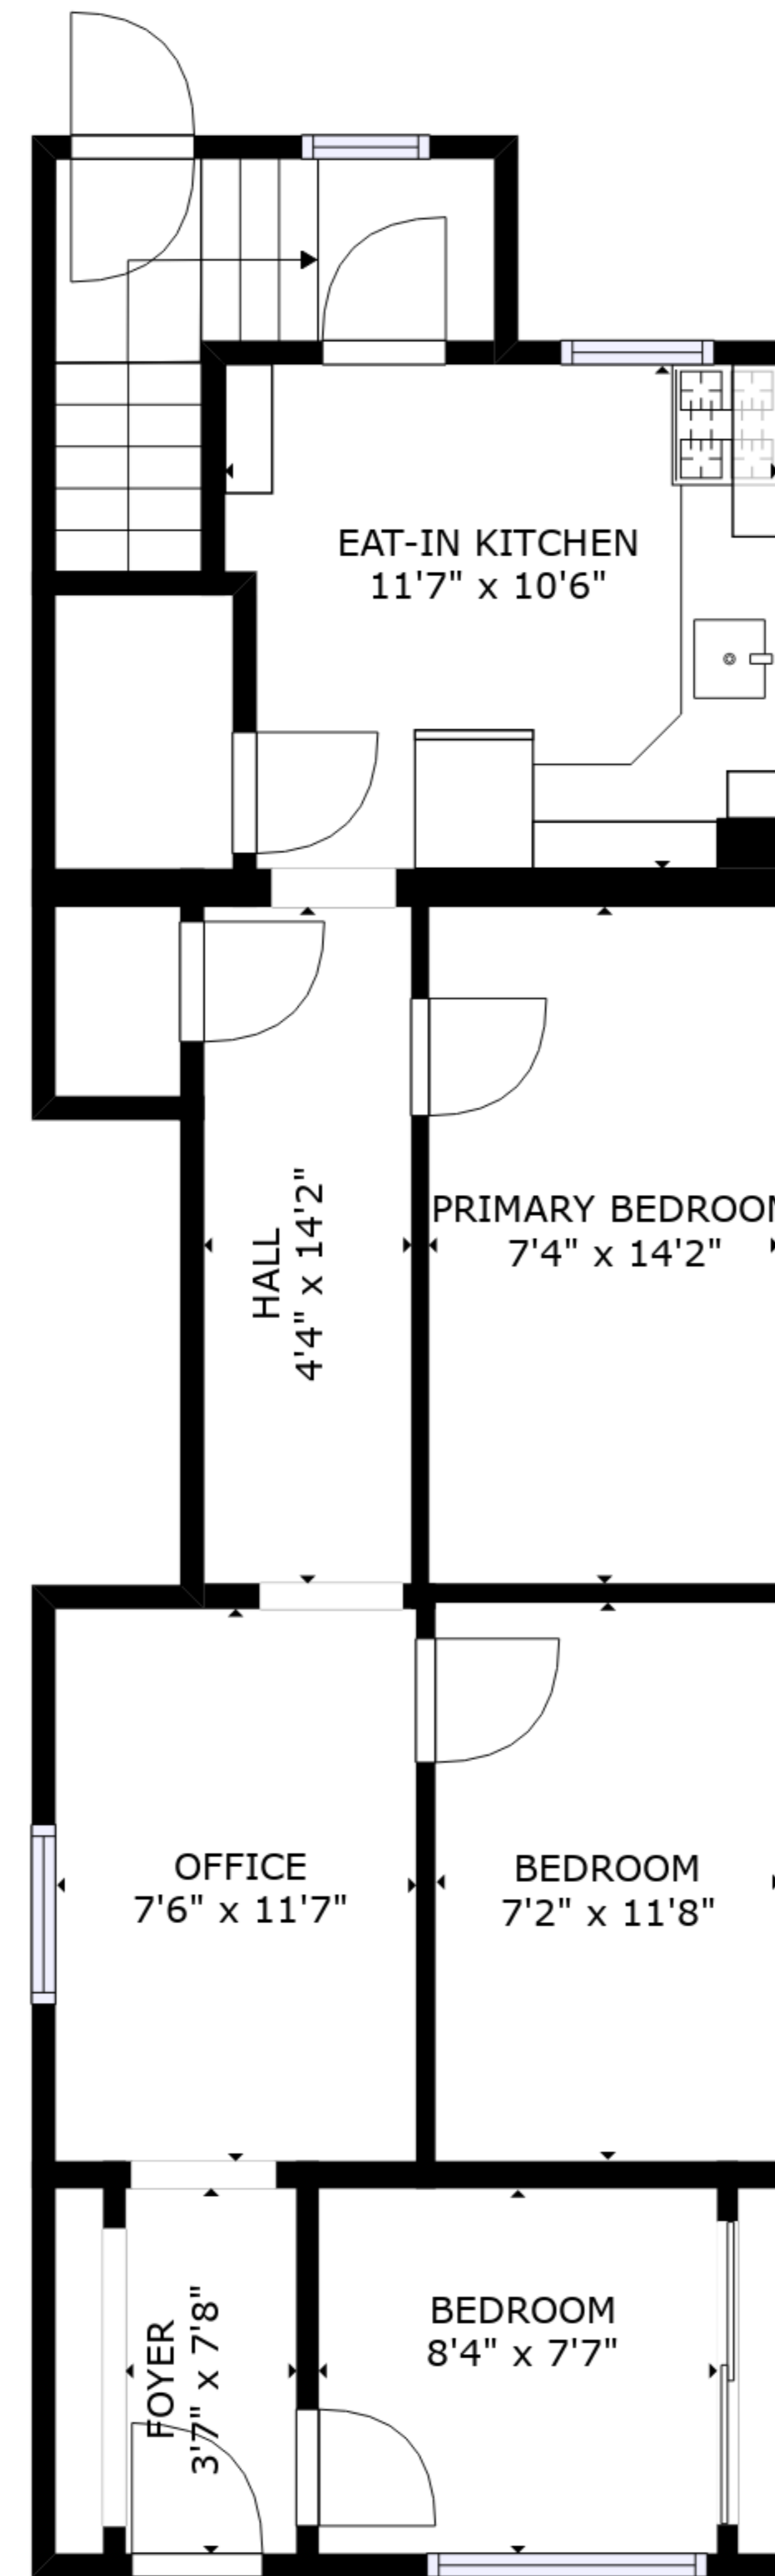

FLOOR 1

FLOOR 2

GROSS INTERNAL AREA
 FLOOR 1: 605 sq. ft, FLOOR 2: 702 sq. ft
 TOTAL: 1307 sq. ft

SIZES AND DIMENSIONS ARE APPROXIMATE, ACTUAL MAY VARY.

GROSS INTERNAL AREA
FLOOR 1: 575 sq ft
TOTAL: 575 sq ft
SIZES AND DIMENSIONS ARE APPROXIMATE, ACTUAL MAY VARY.