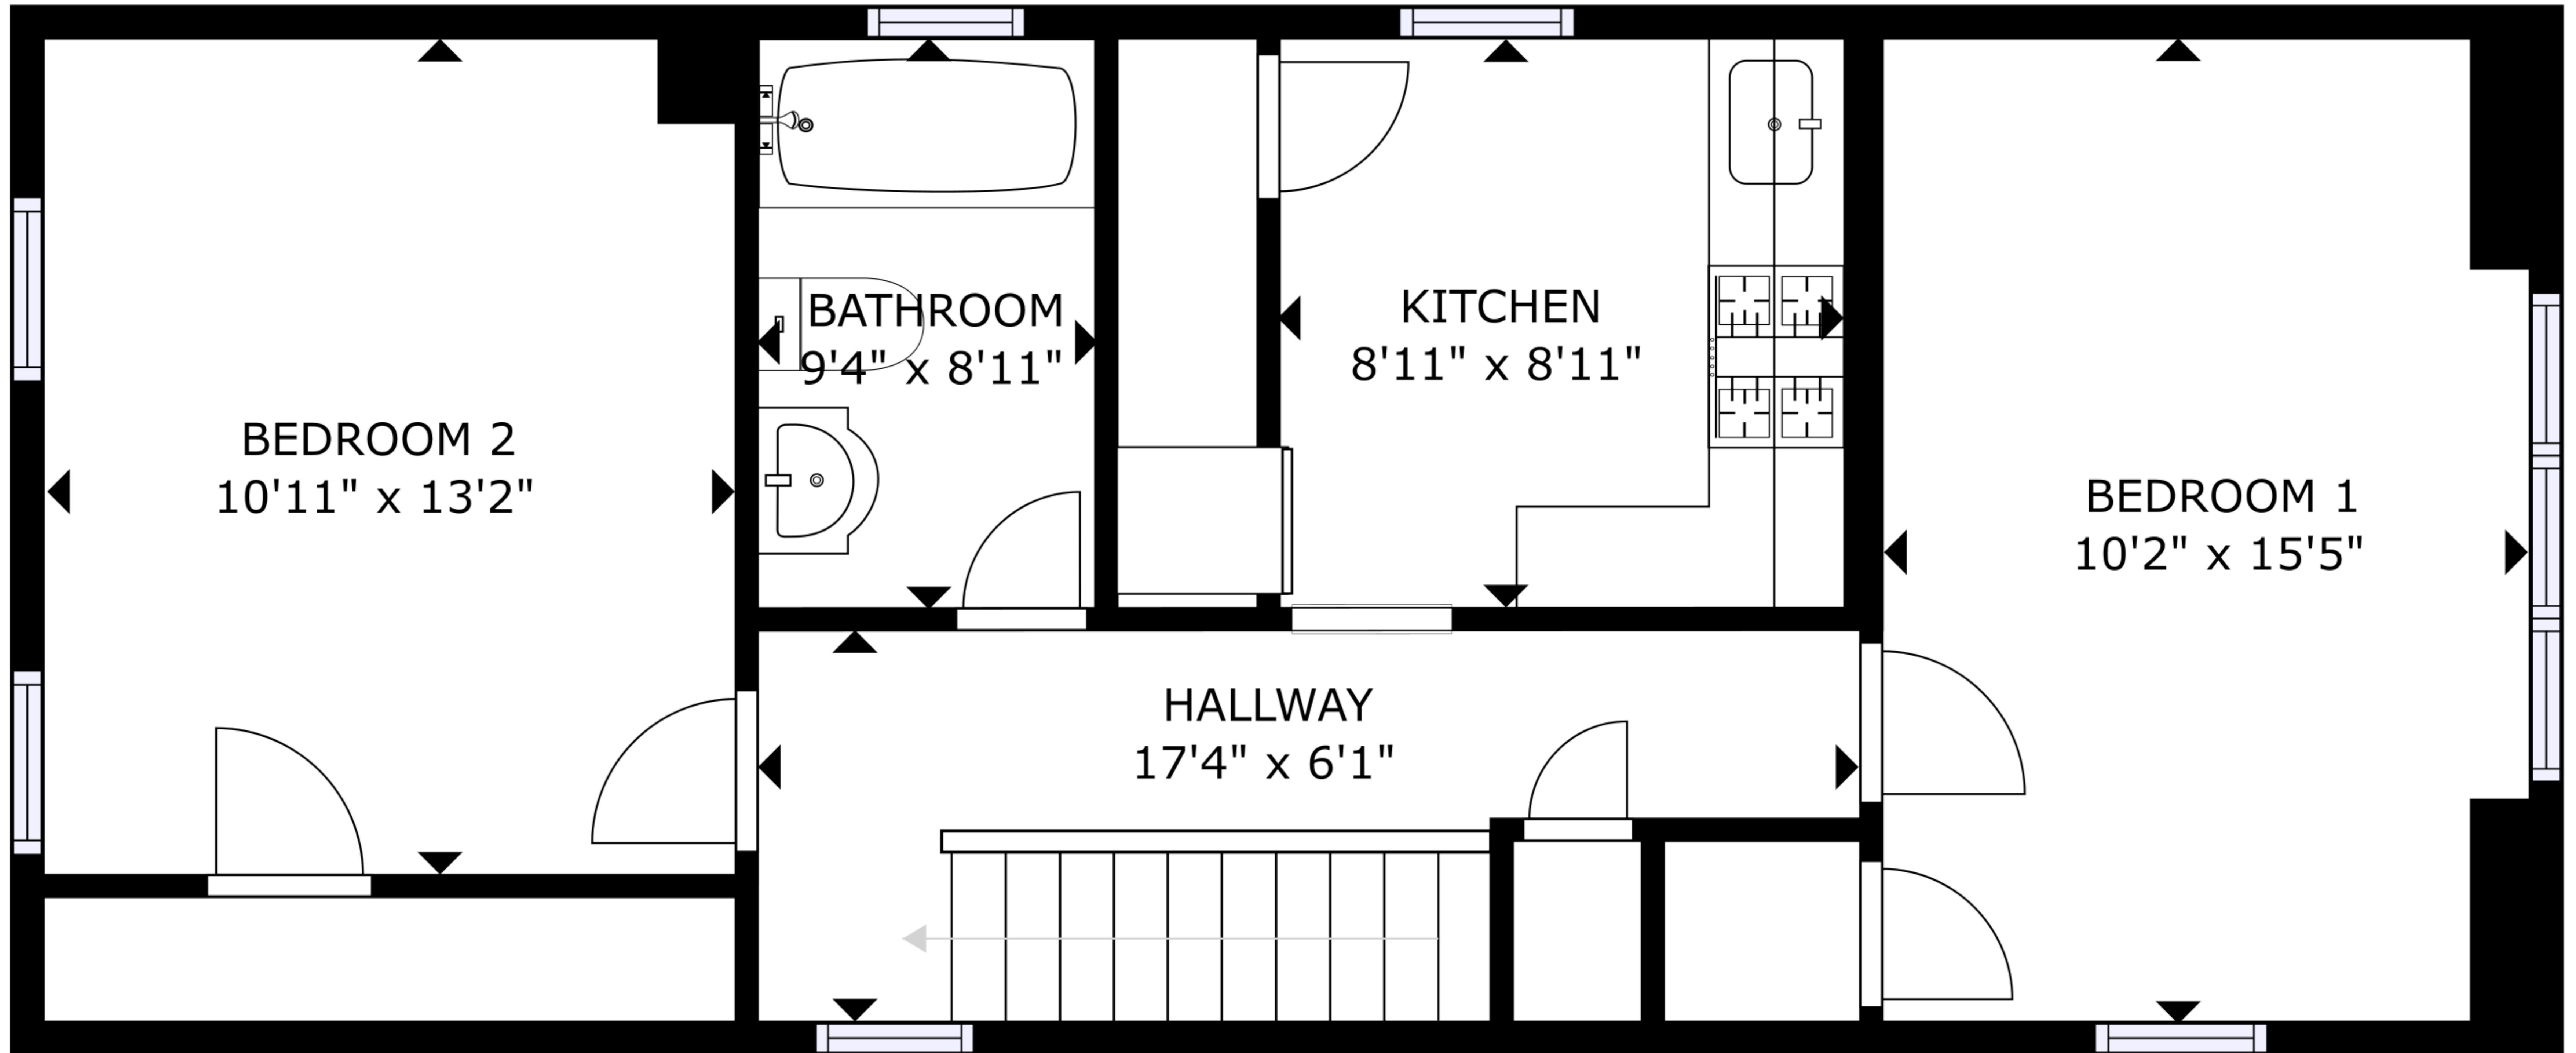

FLOOR 1

FLOOR 2

GROSS INTERNAL AREA
 FLOOR 1: 605 sq. ft, FLOOR 2: 702 sq. ft
 TOTAL: 1307 sq. ft

SIZES AND DIMENSIONS ARE APPROXIMATE, ACTUAL MAY VARY.

GROSS INTERNAL AREA
FLOOR 1: 575 sq ft
TOTAL: 575 sq ft
SIZES AND DIMENSIONS ARE APPROXIMATE, ACTUAL MAY VARY.