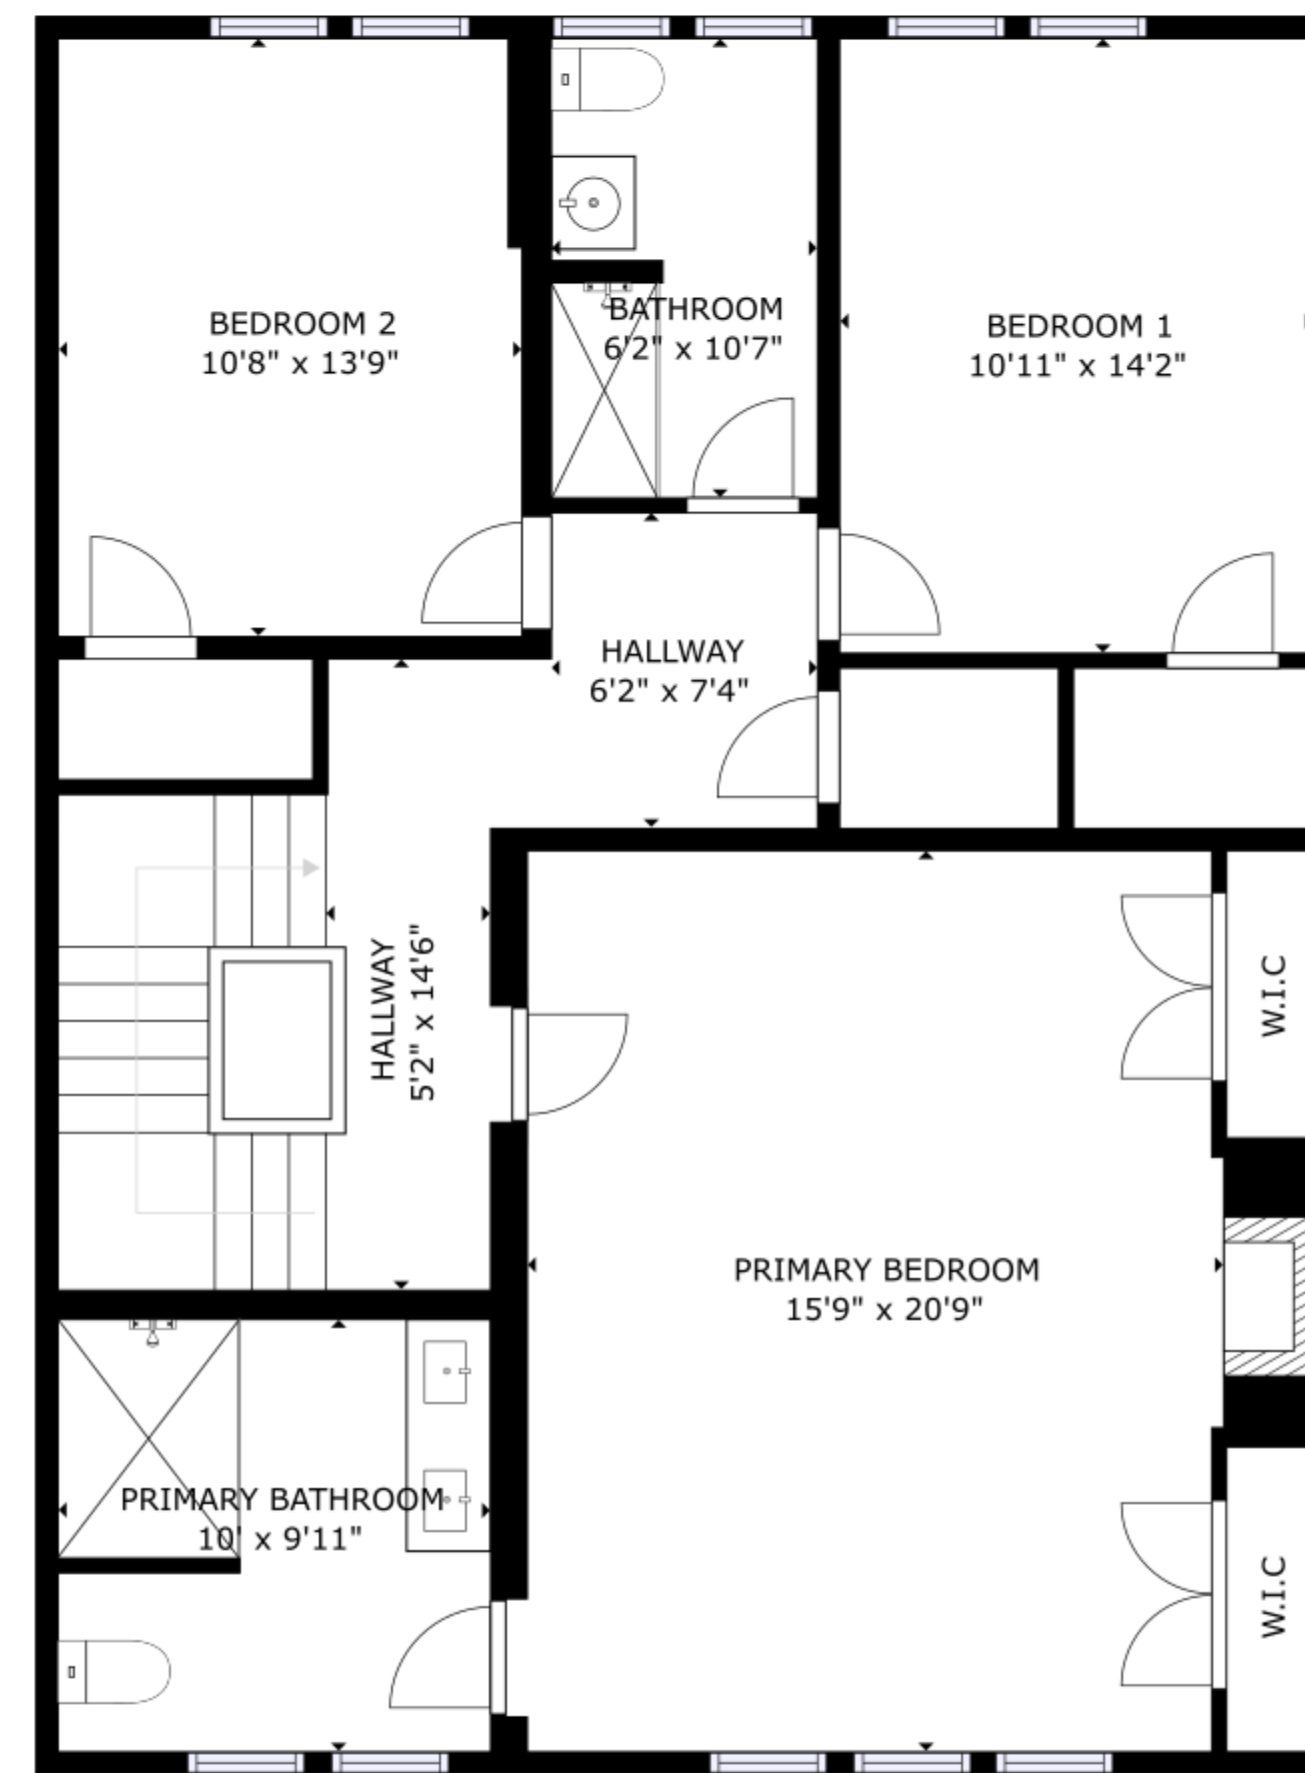

FLOOR 1

FLOOR 2

FLOOR 3

FLOOR 4

FLOOR 5

GROSS INTERNAL AREA
 FLOOR 1: 902 sq ft, FLOOR 2: 1182 sq ft, FLOOR 3: 1140 sq ft, FLOOR 4: 987 sq ft, FLOOR 5: 431 sq ft
 EXCLUDED AREAS; PORCH: 63 sq ft, PATIO 58 sq ft
 TOTAL: 4642 sq ft
 SIZES AND DIMENSIONS ARE APPROXIMATE, ACTUAL MAY VARY.