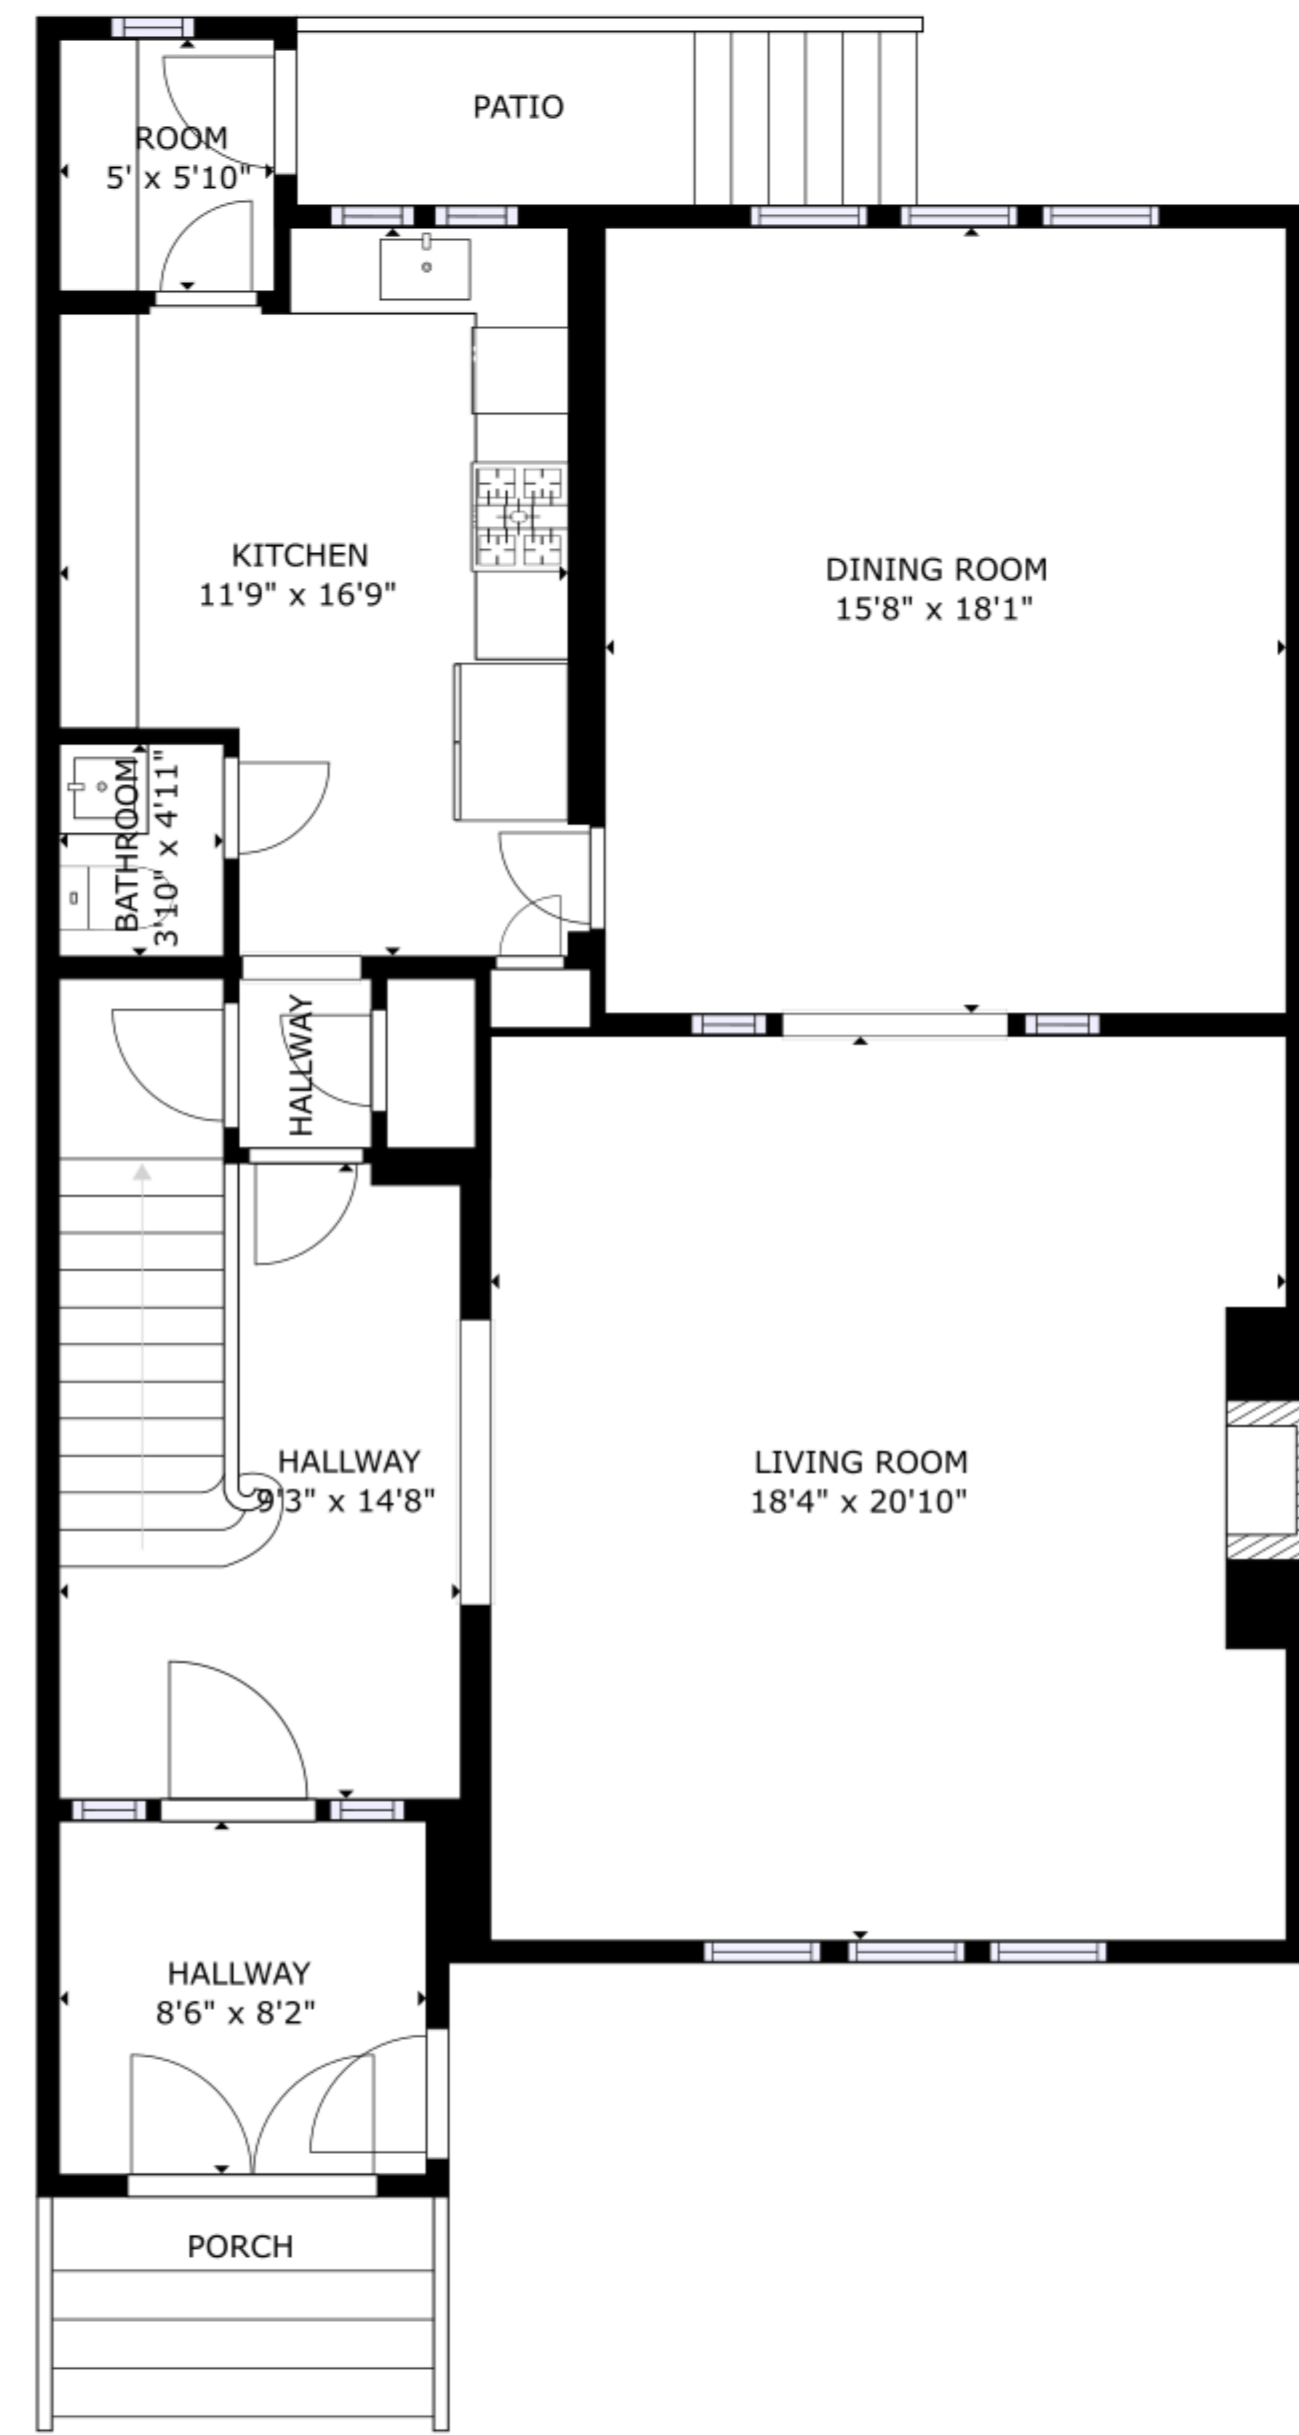

FLOOR 1

FLOOR 2

FLOOR 3

FLOOR 4

FLOOR 5

GROSS INTERNAL AREA
 FLOOR 1: 902 sq ft, FLOOR 2: 1182 sq ft, FLOOR 3: 1140 sq ft, FLOOR 4: 987 sq ft, FLOOR 5: 431 sq ft
 EXCLUDED AREAS; PORCH: 63 sq ft, PATIO 58 sq ft
 TOTAL: 4642 sq ft
 SIZES AND DIMENSIONS ARE APPROXIMATE, ACTUAL MAY VARY.