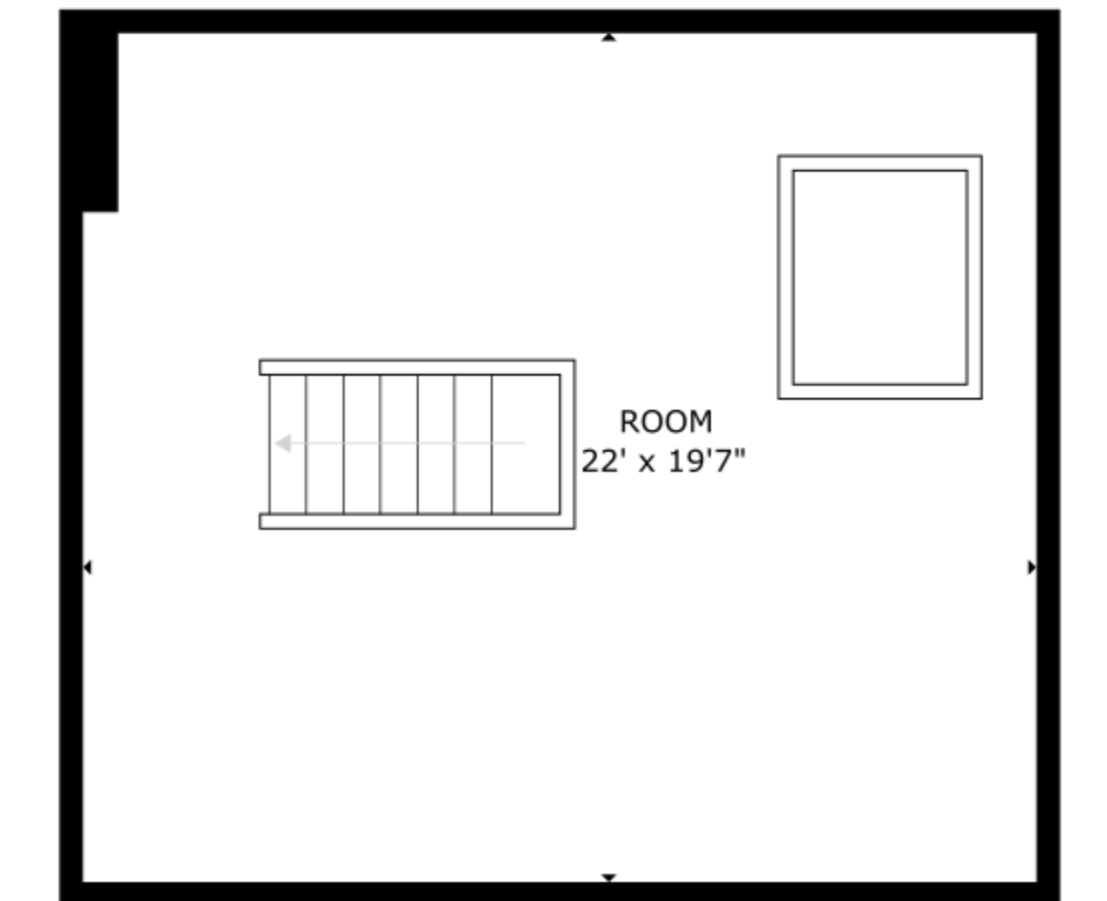

FLOOR 1

FLOOR 2

FLOOR 3

FLOOR 4

FLOOR 5

GROSS INTERNAL AREA
 FLOOR 1: 902 sq ft, FLOOR 2: 1182 sq ft, FLOOR 3: 1140 sq ft, FLOOR 4: 987 sq ft, FLOOR 5: 431 sq ft
 EXCLUDED AREAS; PORCH: 63 sq ft, PATIO 58 sq ft
 TOTAL: 4642 sq ft
 SIZES AND DIMENSIONS ARE APPROXIMATE, ACTUAL MAY VARY.