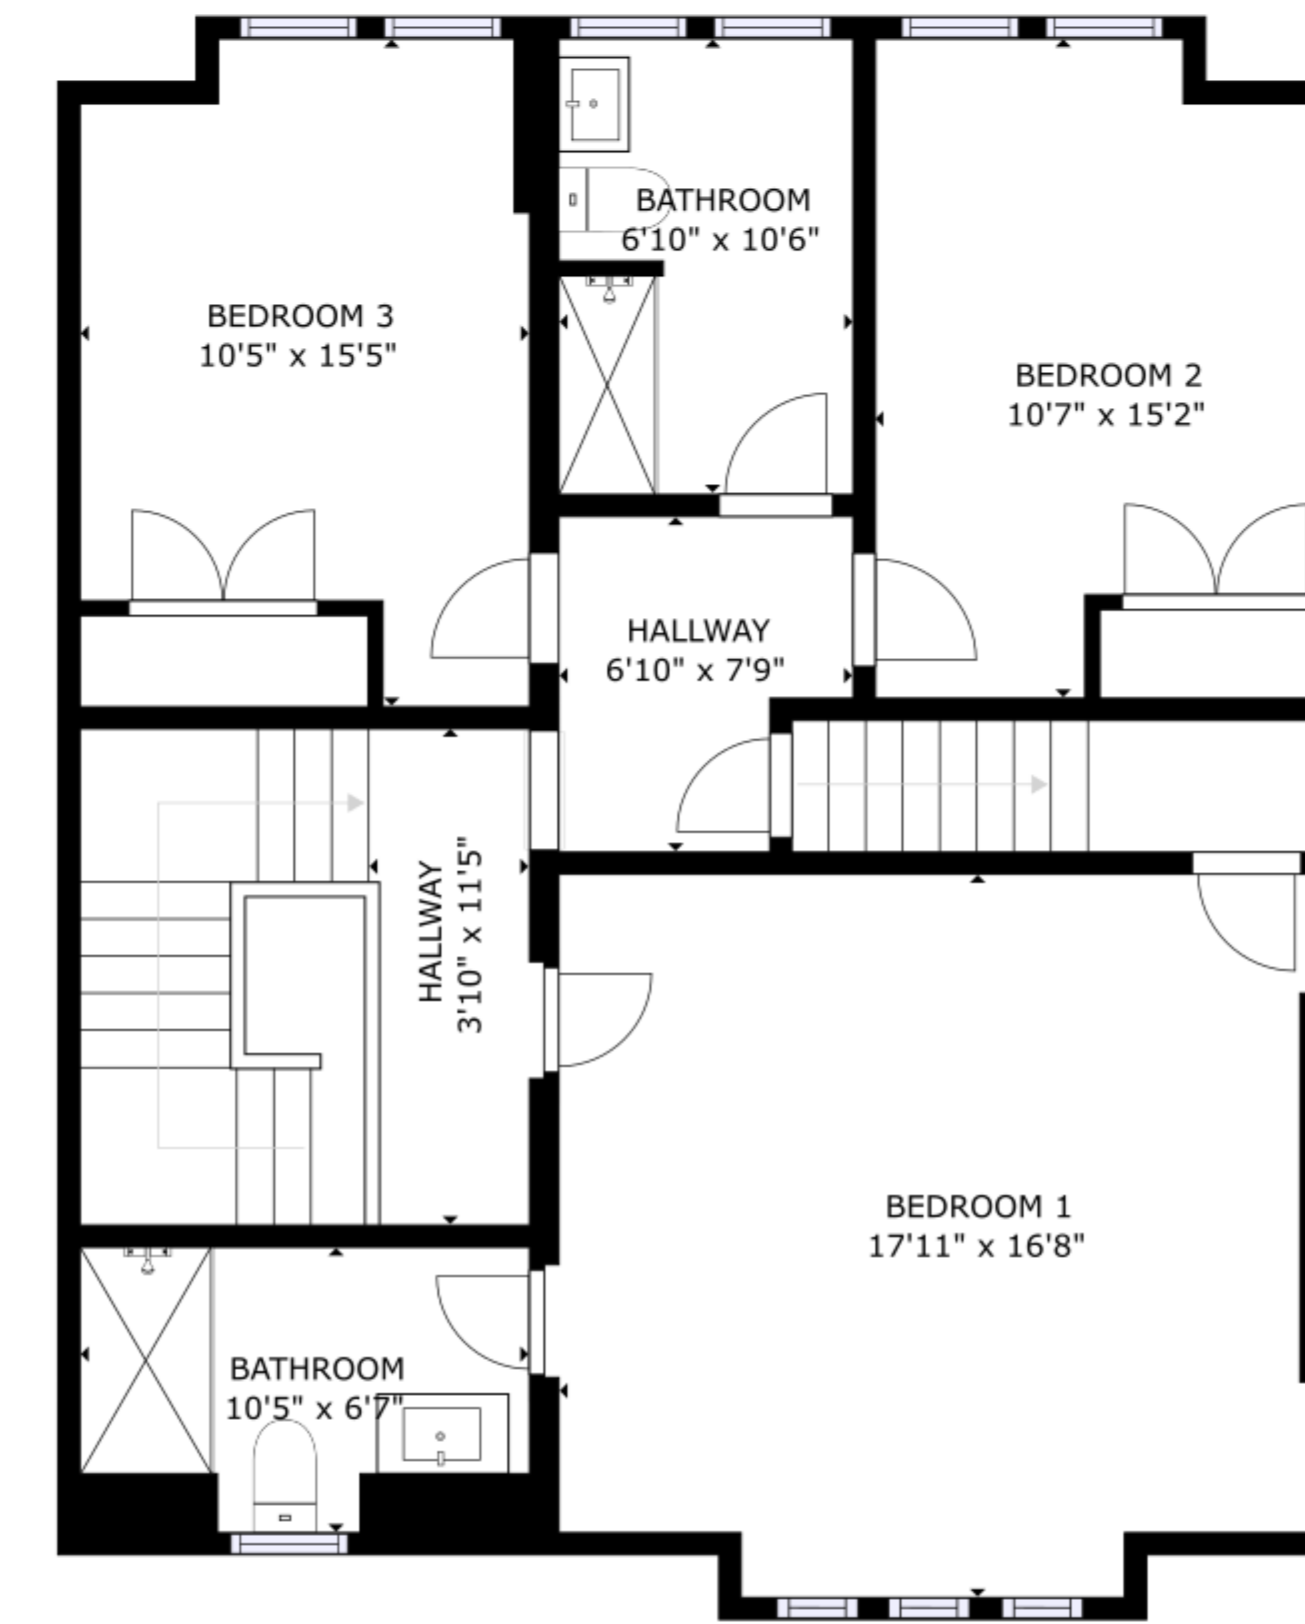

FLOOR 1

FLOOR 2

FLOOR 3

FLOOR 4

FLOOR 5

GROSS INTERNAL AREA
 FLOOR 1: 902 sq ft, FLOOR 2: 1182 sq ft, FLOOR 3: 1140 sq ft, FLOOR 4: 987 sq ft, FLOOR 5: 431 sq ft
 EXCLUDED AREAS; PORCH: 63 sq ft, PATIO 58 sq ft
 TOTAL: 4642 sq ft
 SIZES AND DIMENSIONS ARE APPROXIMATE, ACTUAL MAY VARY.