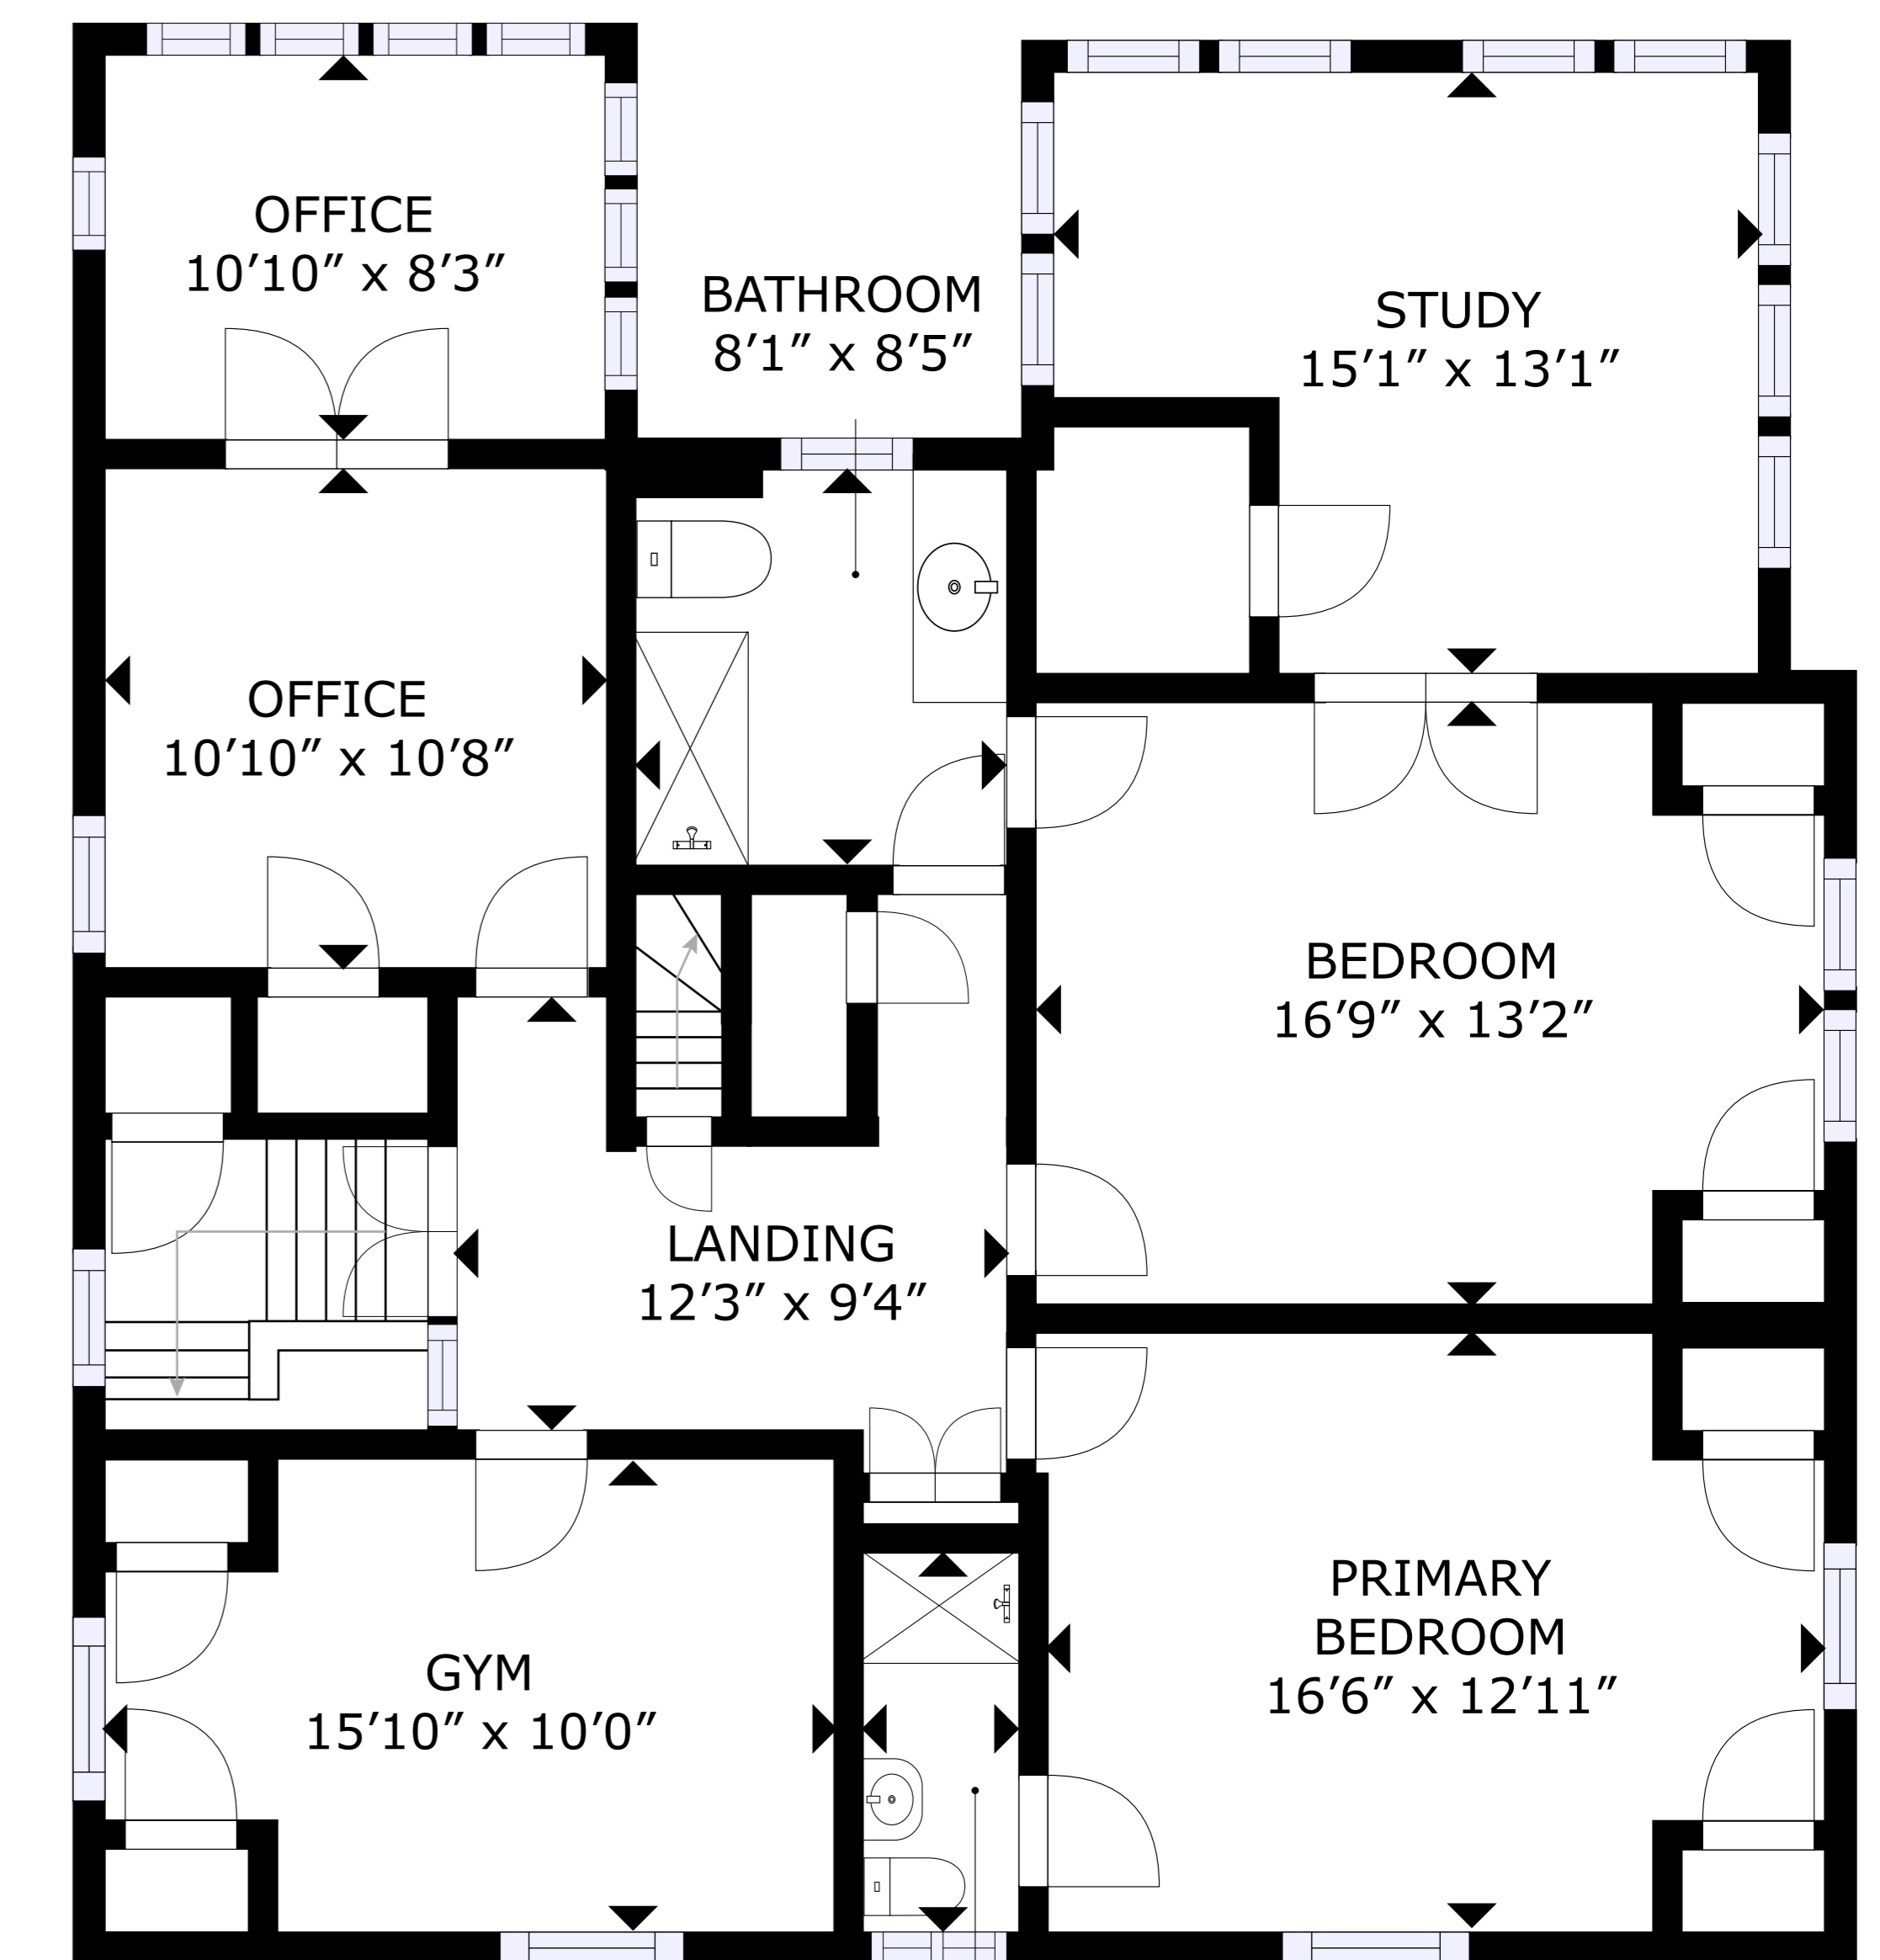

BASEMENT

1ST FLOOR

3RD FLOOR

2ND FLOOR

EN-SUITE
3'6" x 8'4"

GROSS INTERNAL AREA
 1ST FLOOR: 1,028 sq. ft, 2ND FLOOR: 1,512 sq. ft,
 3RD FLOOR: 1,413 sq. ft, 4TH FLOOR: 496 sq. ft
 TOTAL: 4,449 sq. ft
 SIZES AND DIMENSIONS ARE APPROXIMATE, ACTUAL MAY VARY.