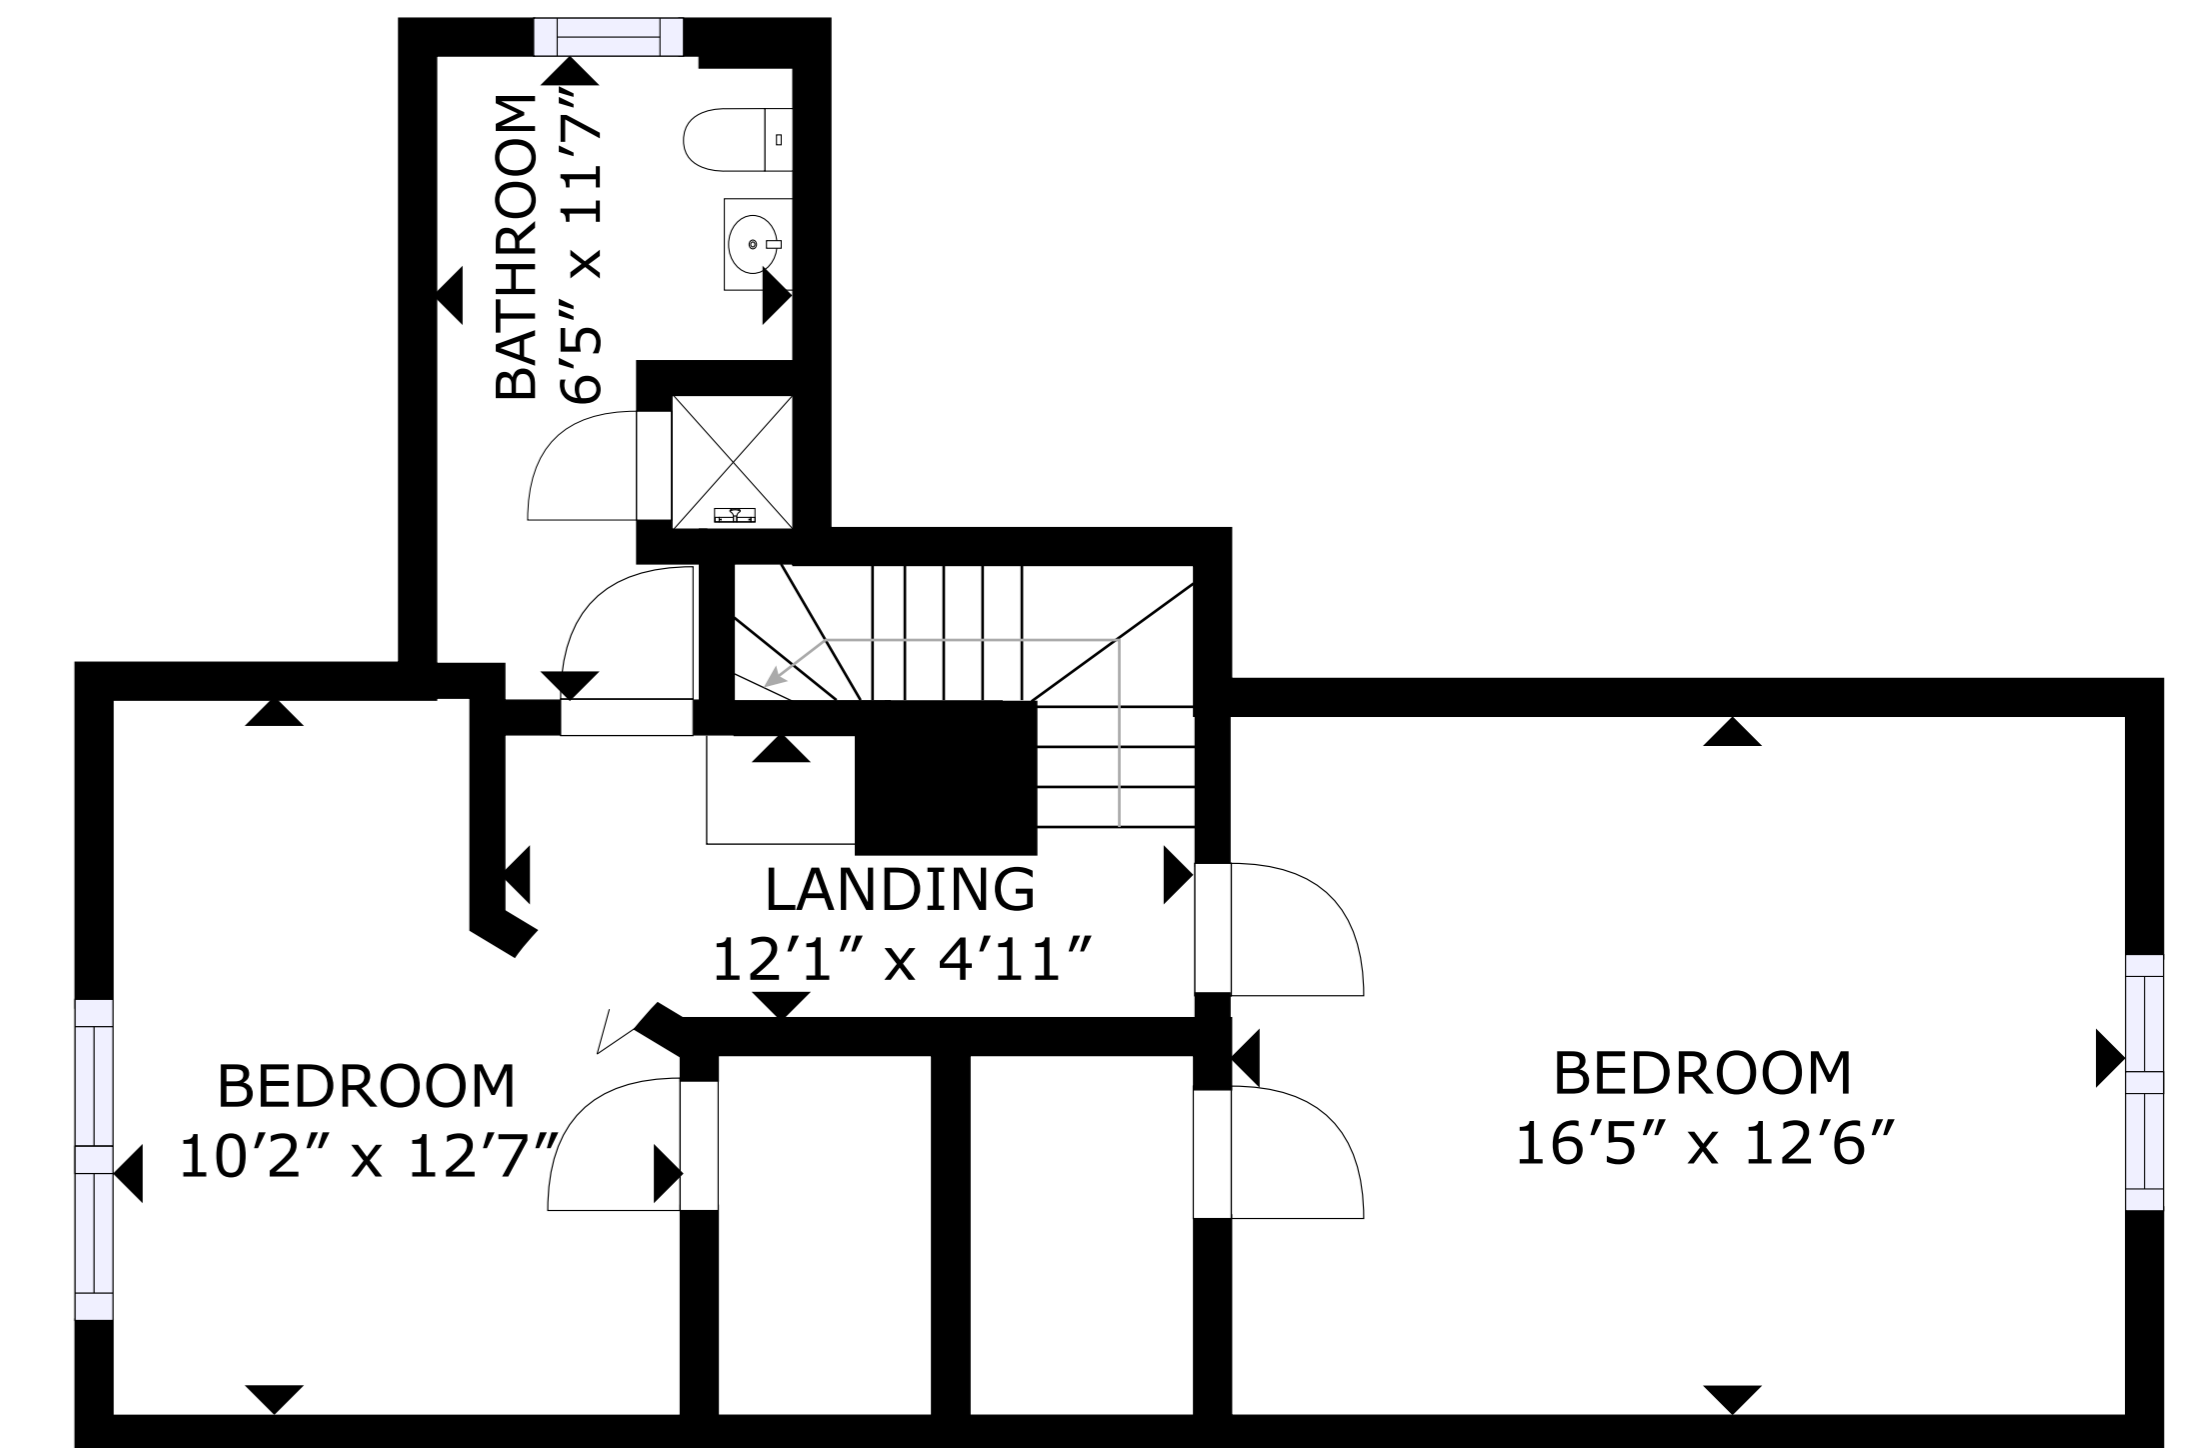

BASEMENT

1ST FLOOR

3RD FLOOR

2ND FLOOR

EN-SUITE
3'6" x 8'4"

GROSS INTERNAL AREA
 1ST FLOOR: 1,028 sq. ft, 2ND FLOOR: 1,512 sq. ft,
 3RD FLOOR: 1,413 sq. ft, 4TH FLOOR: 496 sq. ft
 TOTAL: 4,449 sq. ft
 SIZES AND DIMENSIONS ARE APPROXIMATE, ACTUAL MAY VARY.