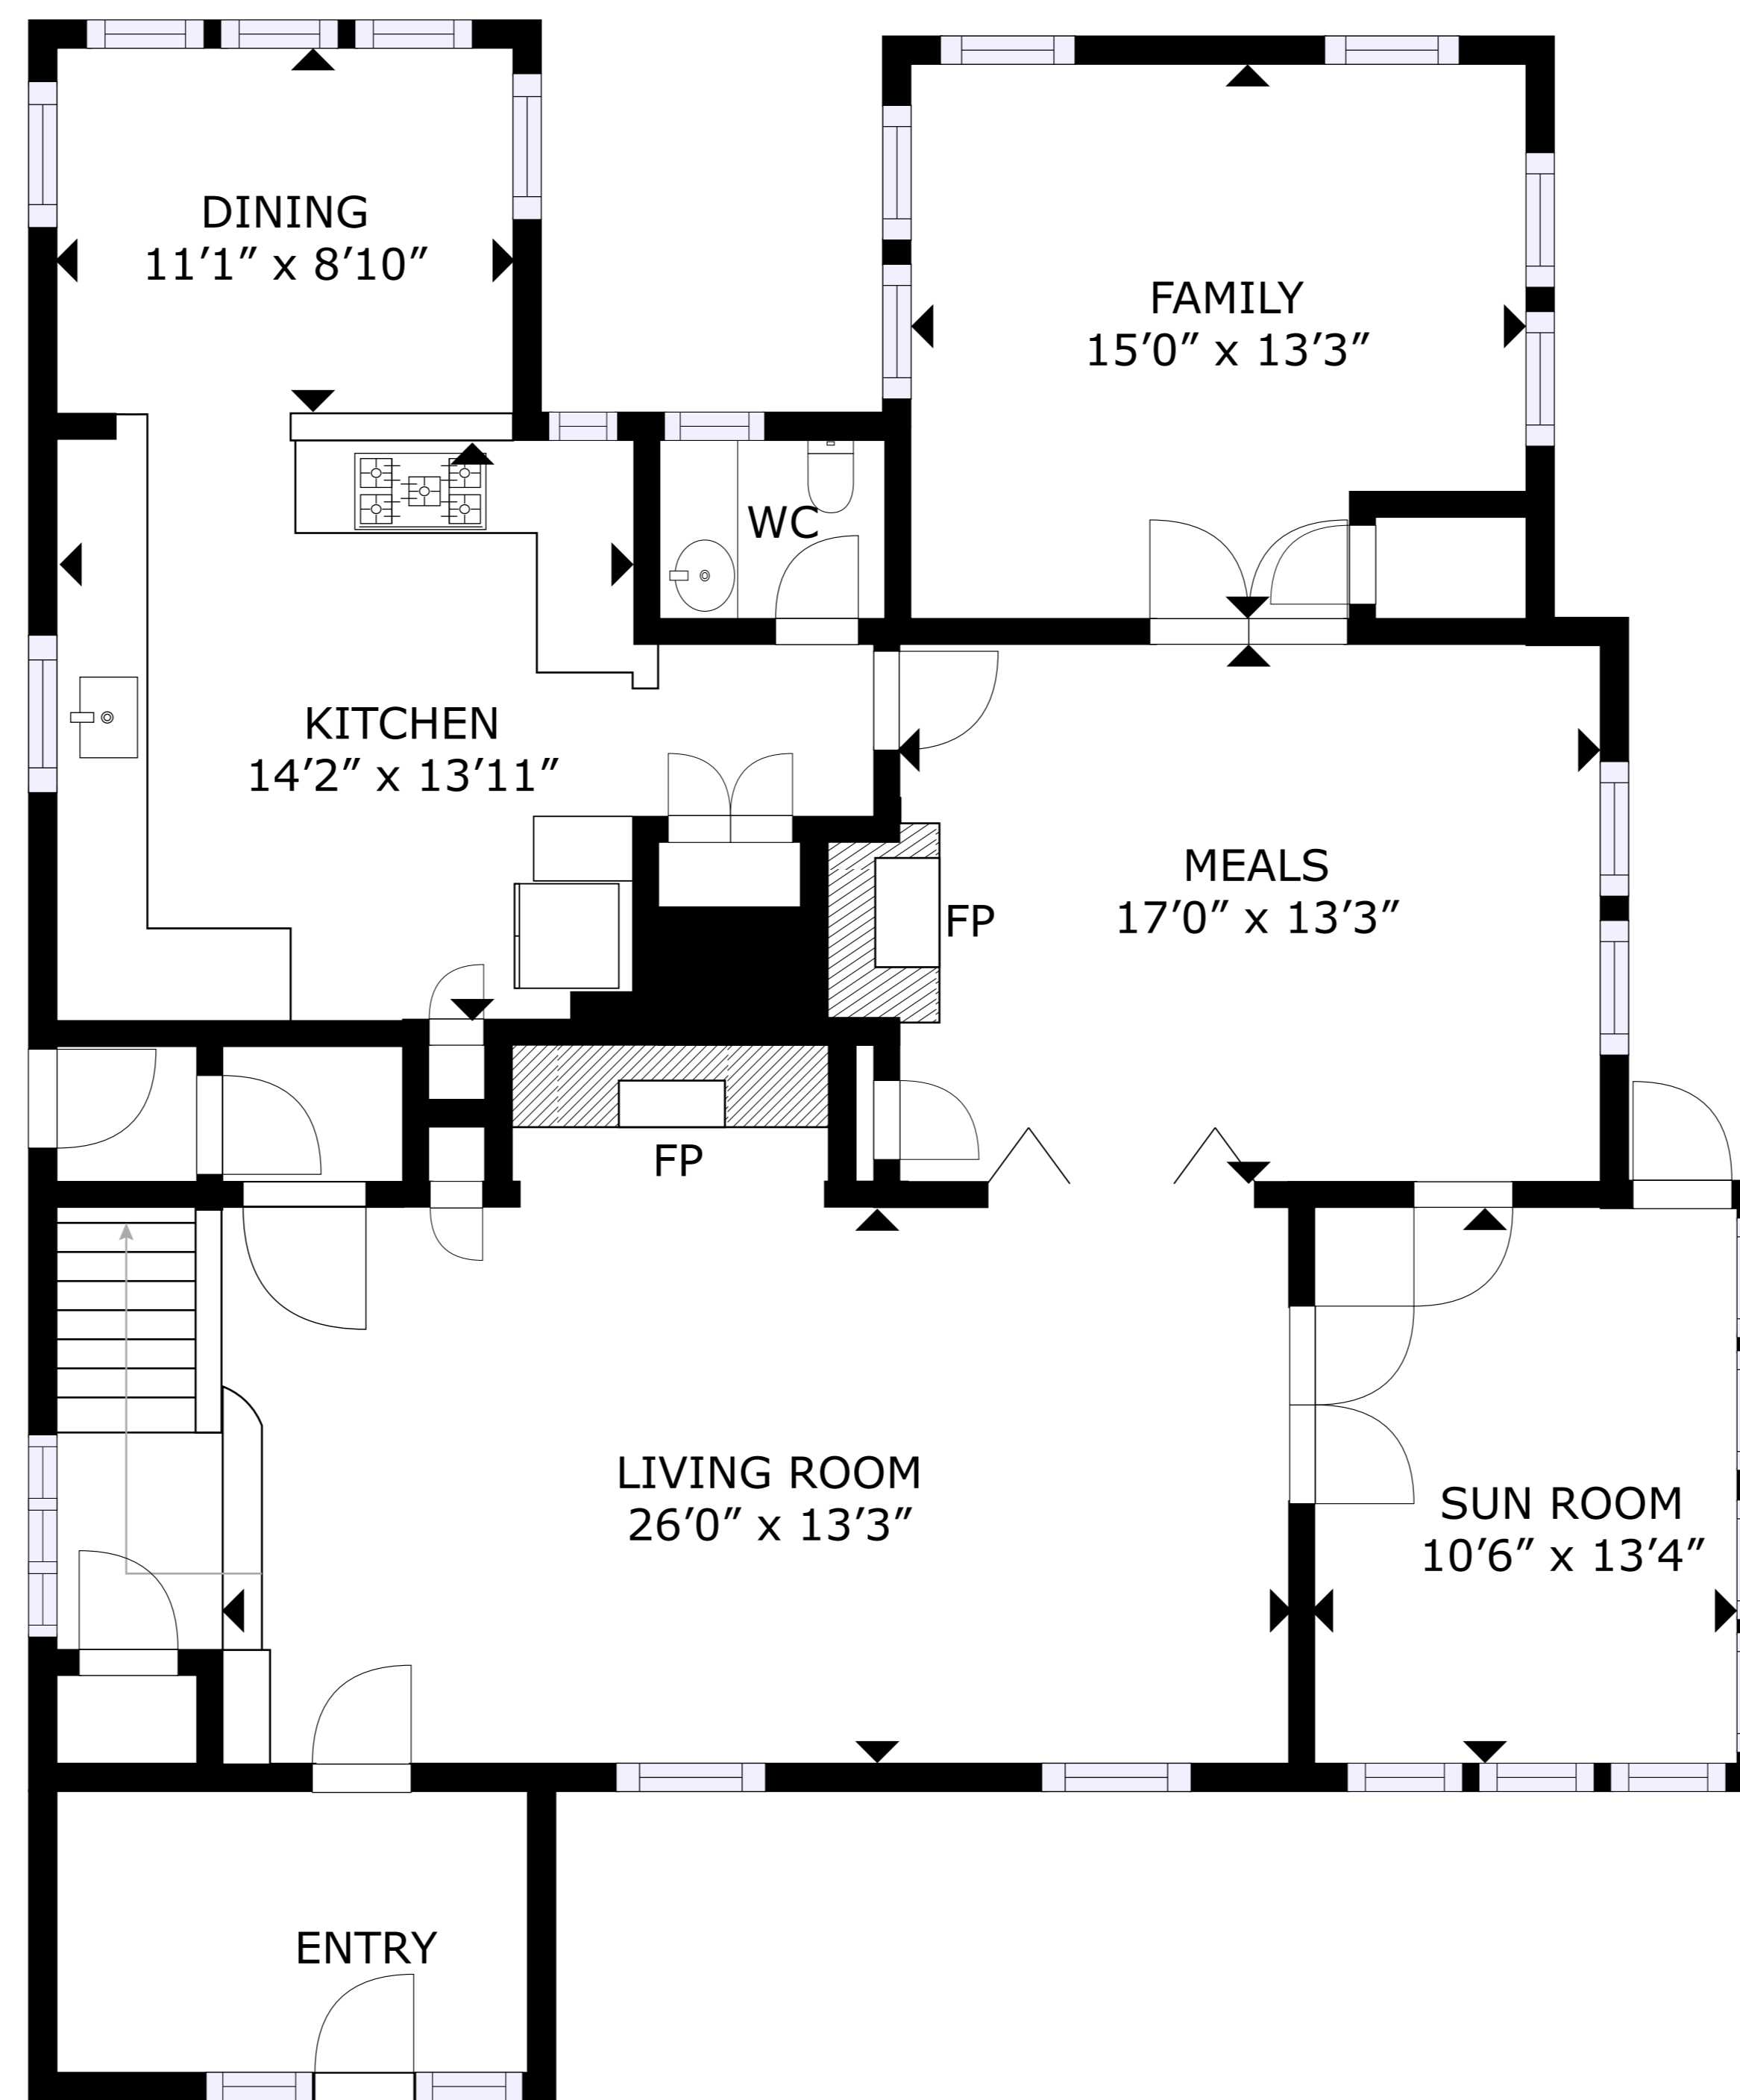

BASEMENT

1ST FLOOR

3RD FLOOR

2ND FLOOR

EN-SUITE
3'6" x 8'4"

GROSS INTERNAL AREA
 1ST FLOOR: 1,028 sq. ft, 2ND FLOOR: 1,512 sq. ft,
 3RD FLOOR: 1,413 sq. ft, 4TH FLOOR: 496 sq. ft
 TOTAL: 4,449 sq. ft
 SIZES AND DIMENSIONS ARE APPROXIMATE, ACTUAL MAY VARY.