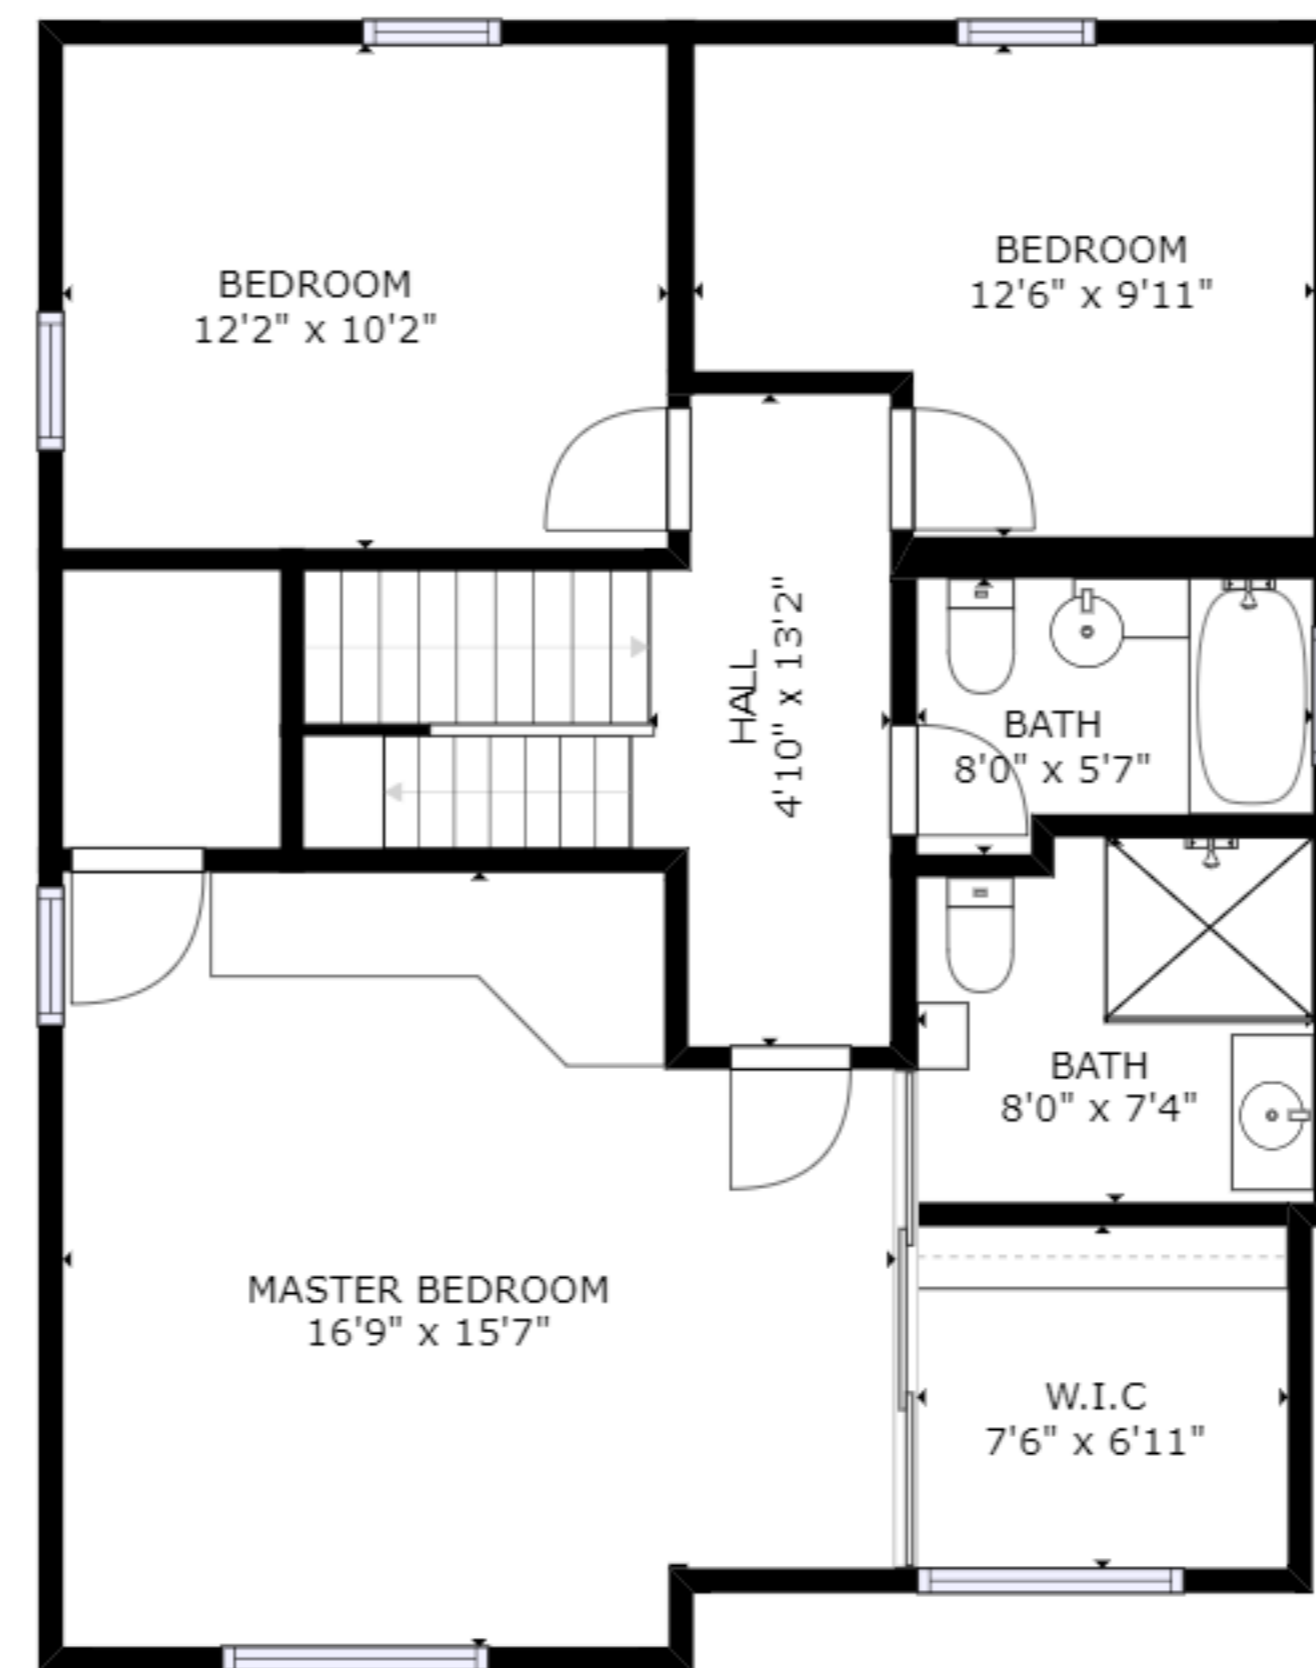

FLOOR 1

FLOOR 2

FLOOR 3

FLOOR 4

GROSS INTERNAL AREA  
 FLOOR 1: 554 sq ft, FLOOR 2: 888 sq ft  
 FLOOR 3: 788 sq ft, FLOOR 4: 469 sq ft  
 EXCLUDED AREAS: , REDUCED HEADROOM BELOW 1.5M: 29 sq ft  
 TOTAL: 2698 sq ft  
 SIZES AND DIMENSIONS ARE APPROXIMATE, ACTUAL MAY VARY.