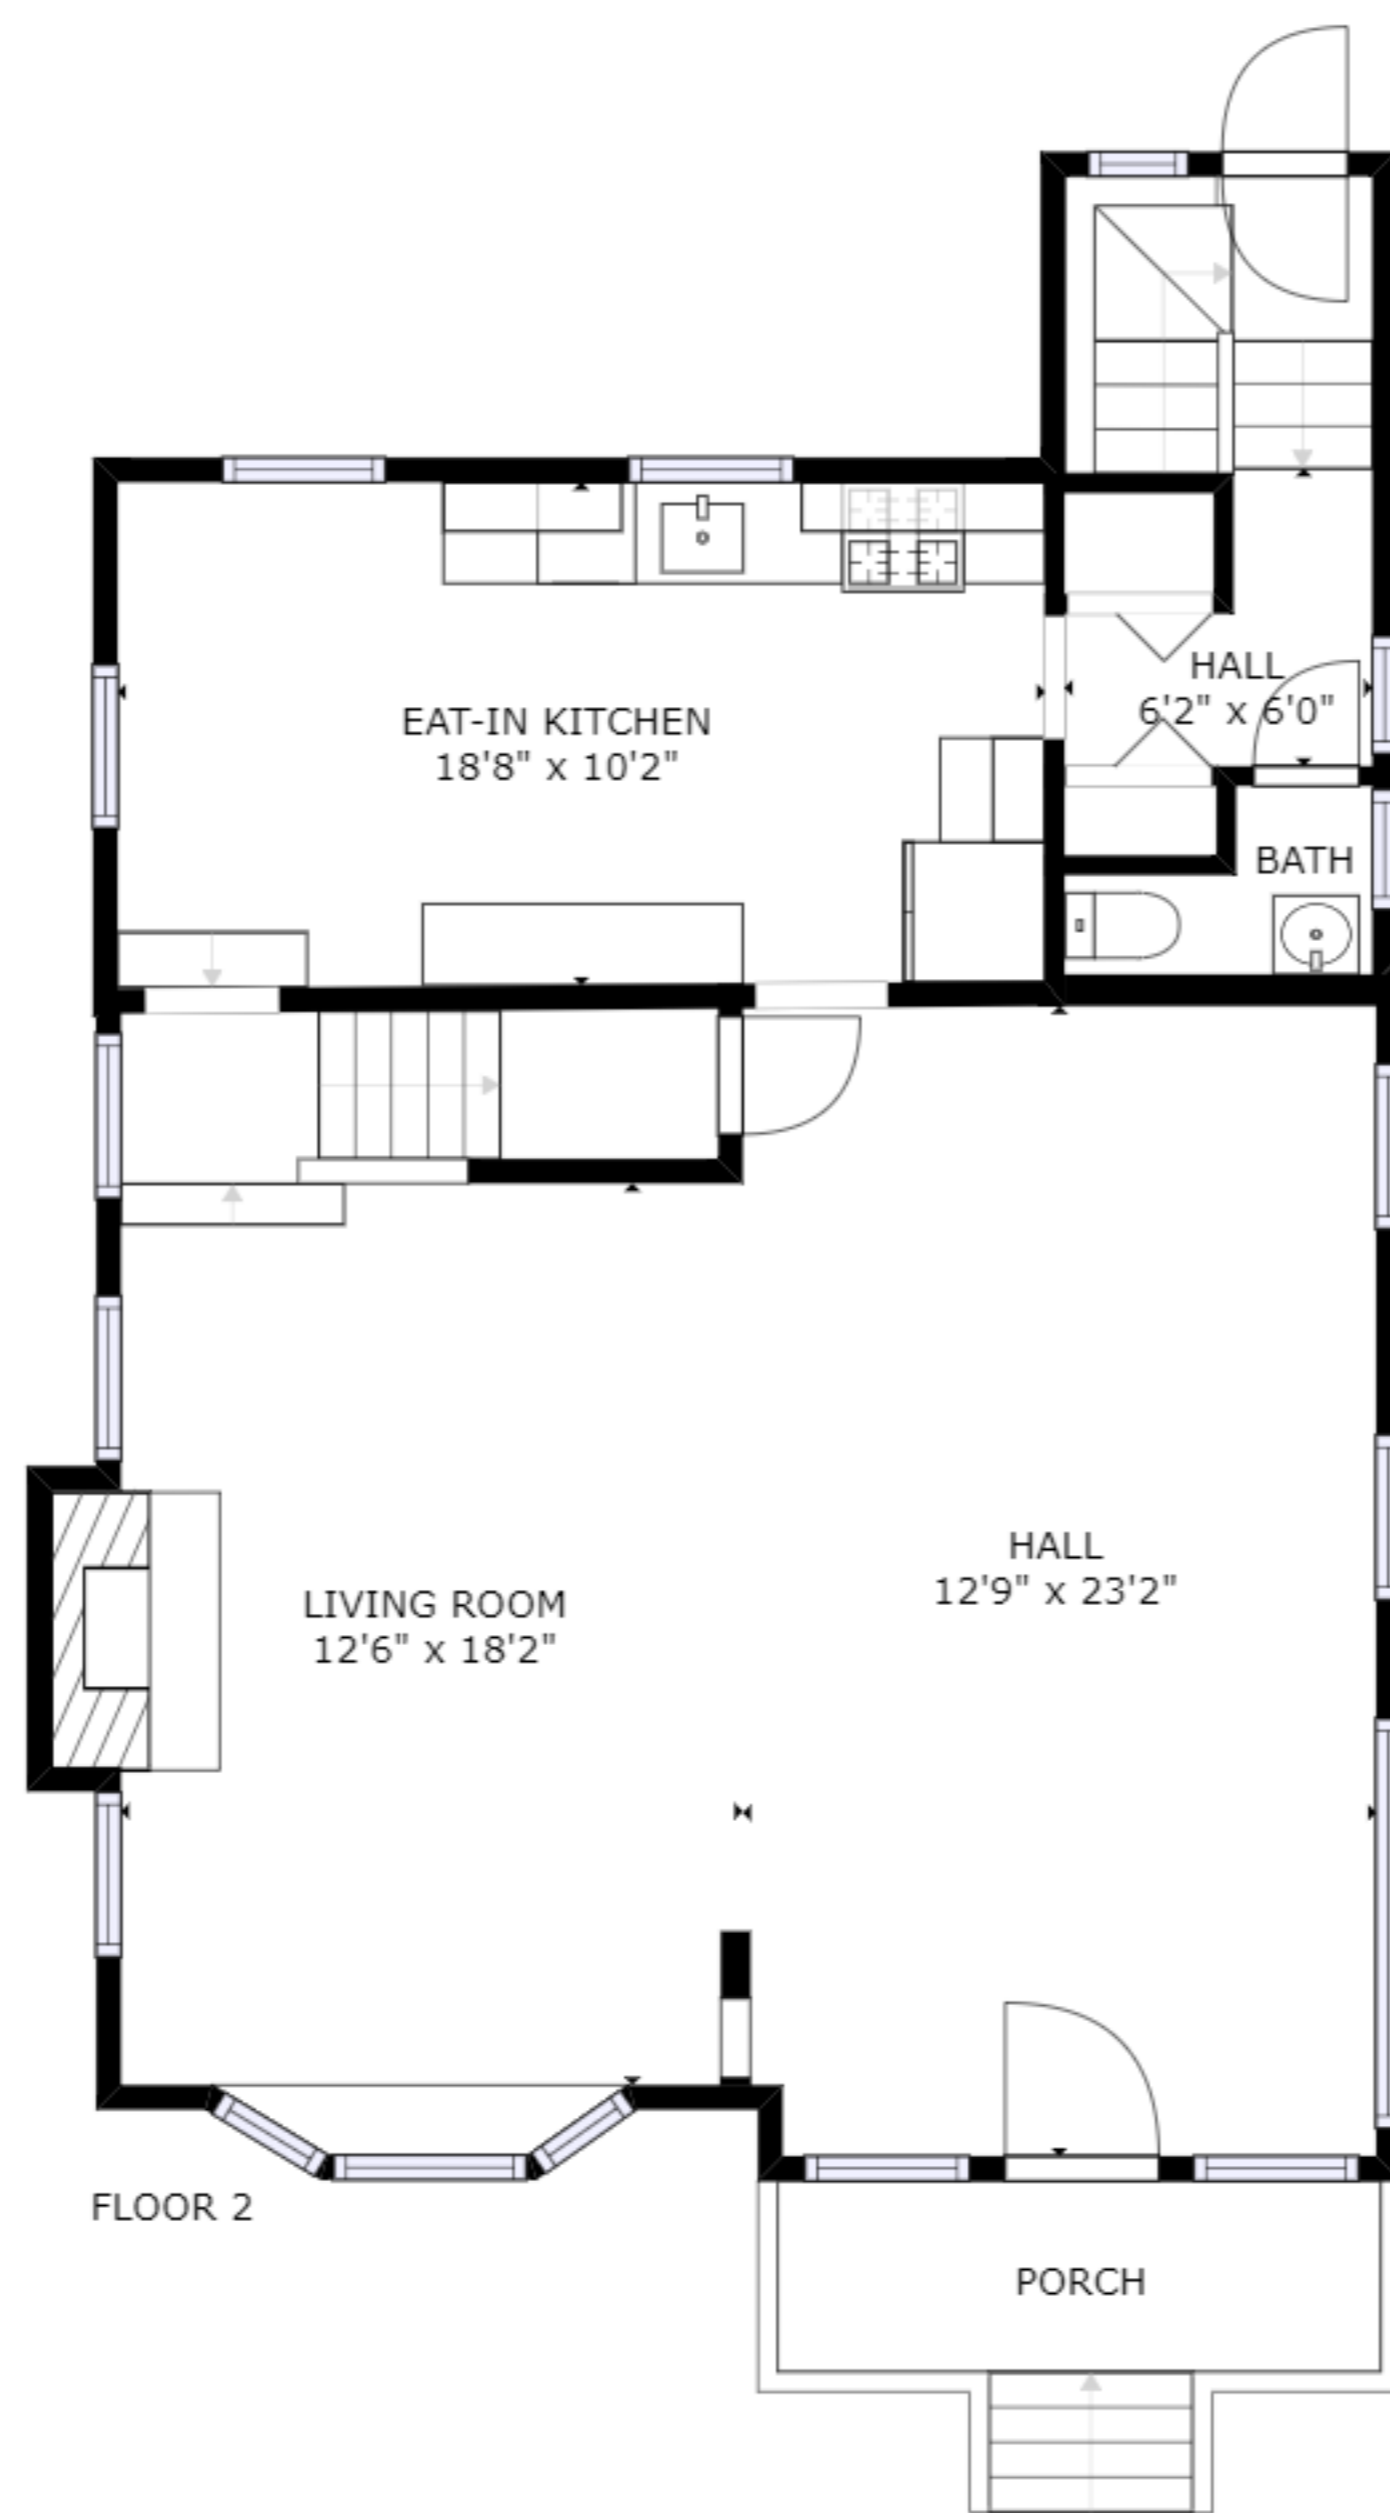

FLOOR 1

FLOOR 2

FLOOR 3

FLOOR 4

GROSS INTERNAL AREA  
 FLOOR 1: 554 sq ft, FLOOR 2: 888 sq ft  
 FLOOR 3: 788 sq ft, FLOOR 4: 469 sq ft  
 EXCLUDED AREAS: , REDUCED HEADROOM BELOW 1.5M: 29 sq ft  
 TOTAL: 2698 sq ft  
 SIZES AND DIMENSIONS ARE APPROXIMATE, ACTUAL MAY VARY.