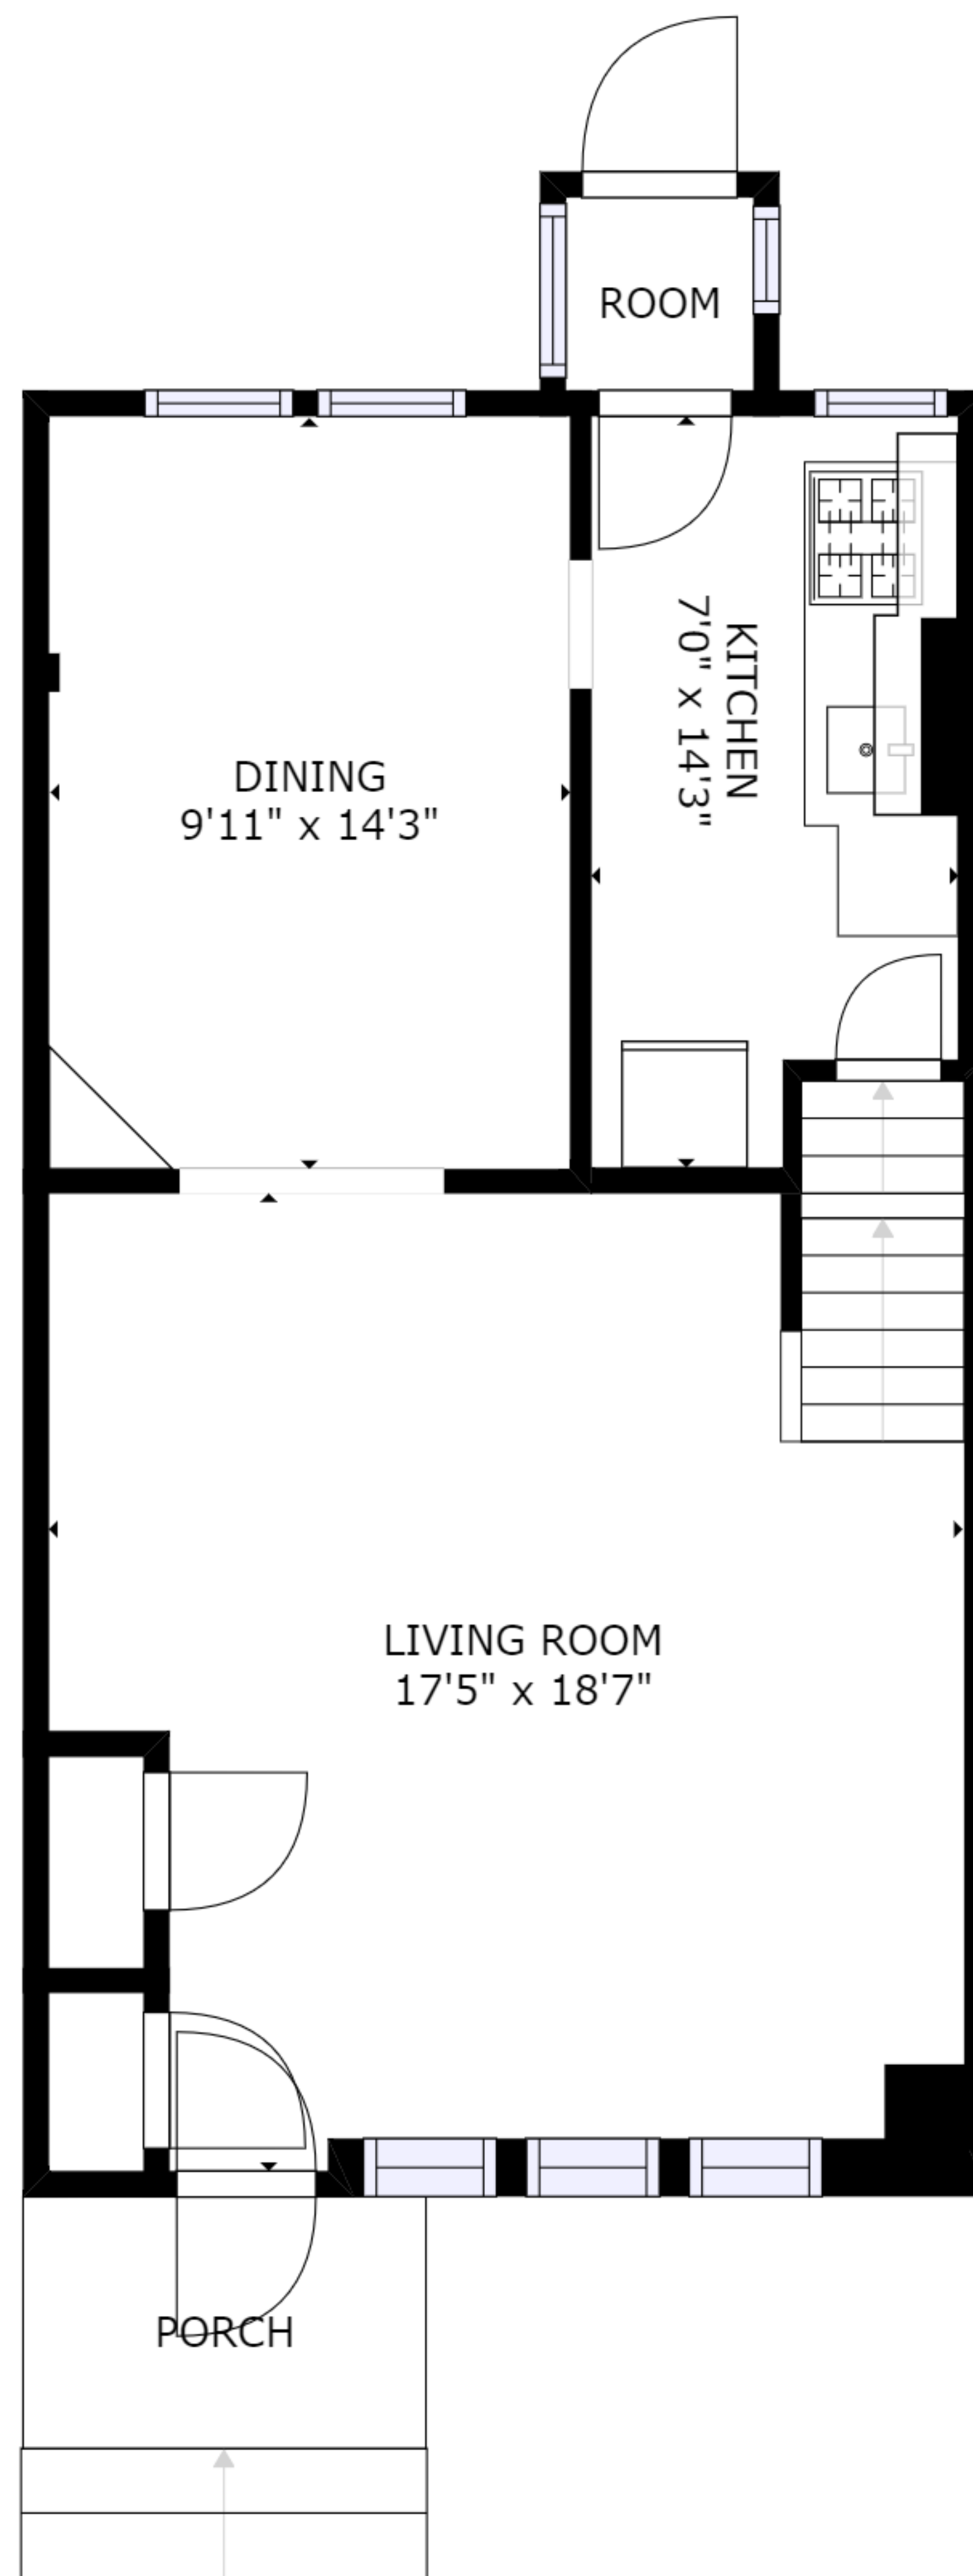

FLOOR 1

FLOOR 2

FLOOR 3

GROSS INTERNAL AREA
 FLOOR 1: 553 sq. ft, FLOOR 2: 572 sq. ft
 FLOOR 3: 545 sq. ft, EXCLUDED AREAS:
 REDUCED HEADROOM BELOW 1.5M: 1 sq. ft
 TOTAL: 1670 sq. ft

SIZES AND DIMENSIONS ARE APPROXIMATE, ACTUAL MAY VARY.