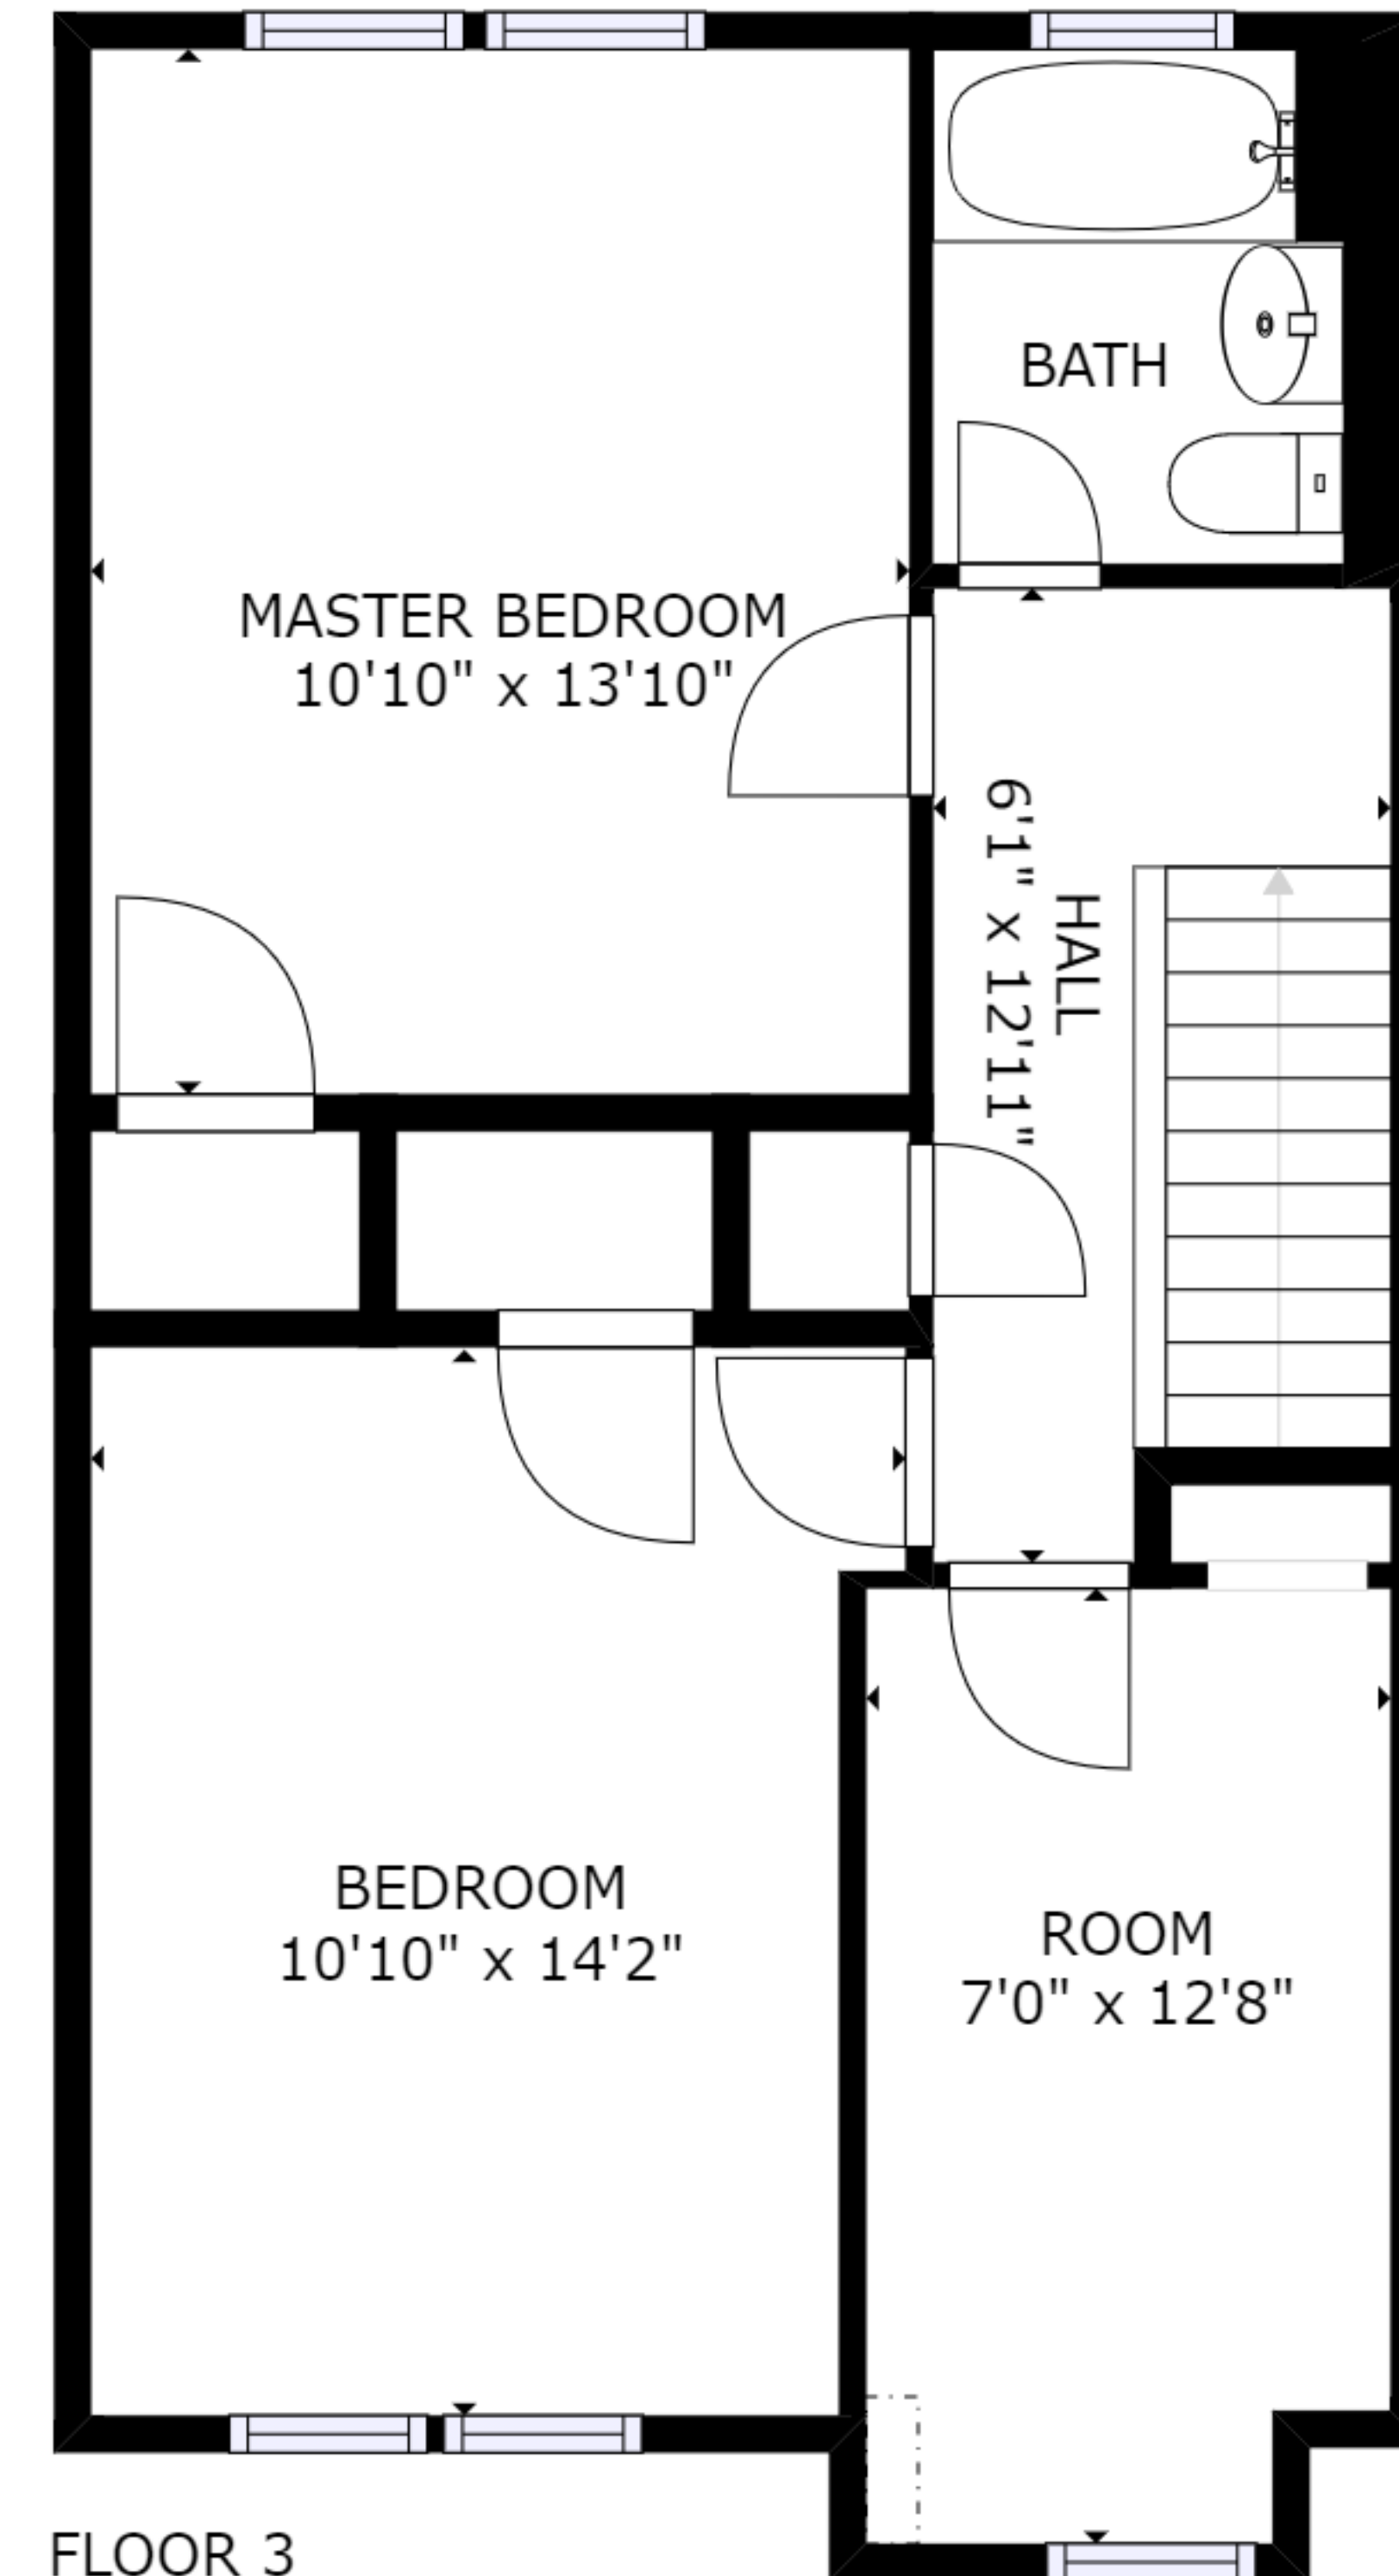

FLOOR 1

FLOOR 2

FLOOR 3

GROSS INTERNAL AREA
 FLOOR 1: 553 sq. ft, FLOOR 2: 572 sq. ft
 FLOOR 3: 545 sq. ft, EXCLUDED AREAS:
 REDUCED HEADROOM BELOW 1.5M: 1 sq. ft
 TOTAL: 1670 sq. ft

SIZES AND DIMENSIONS ARE APPROXIMATE, ACTUAL MAY VARY.