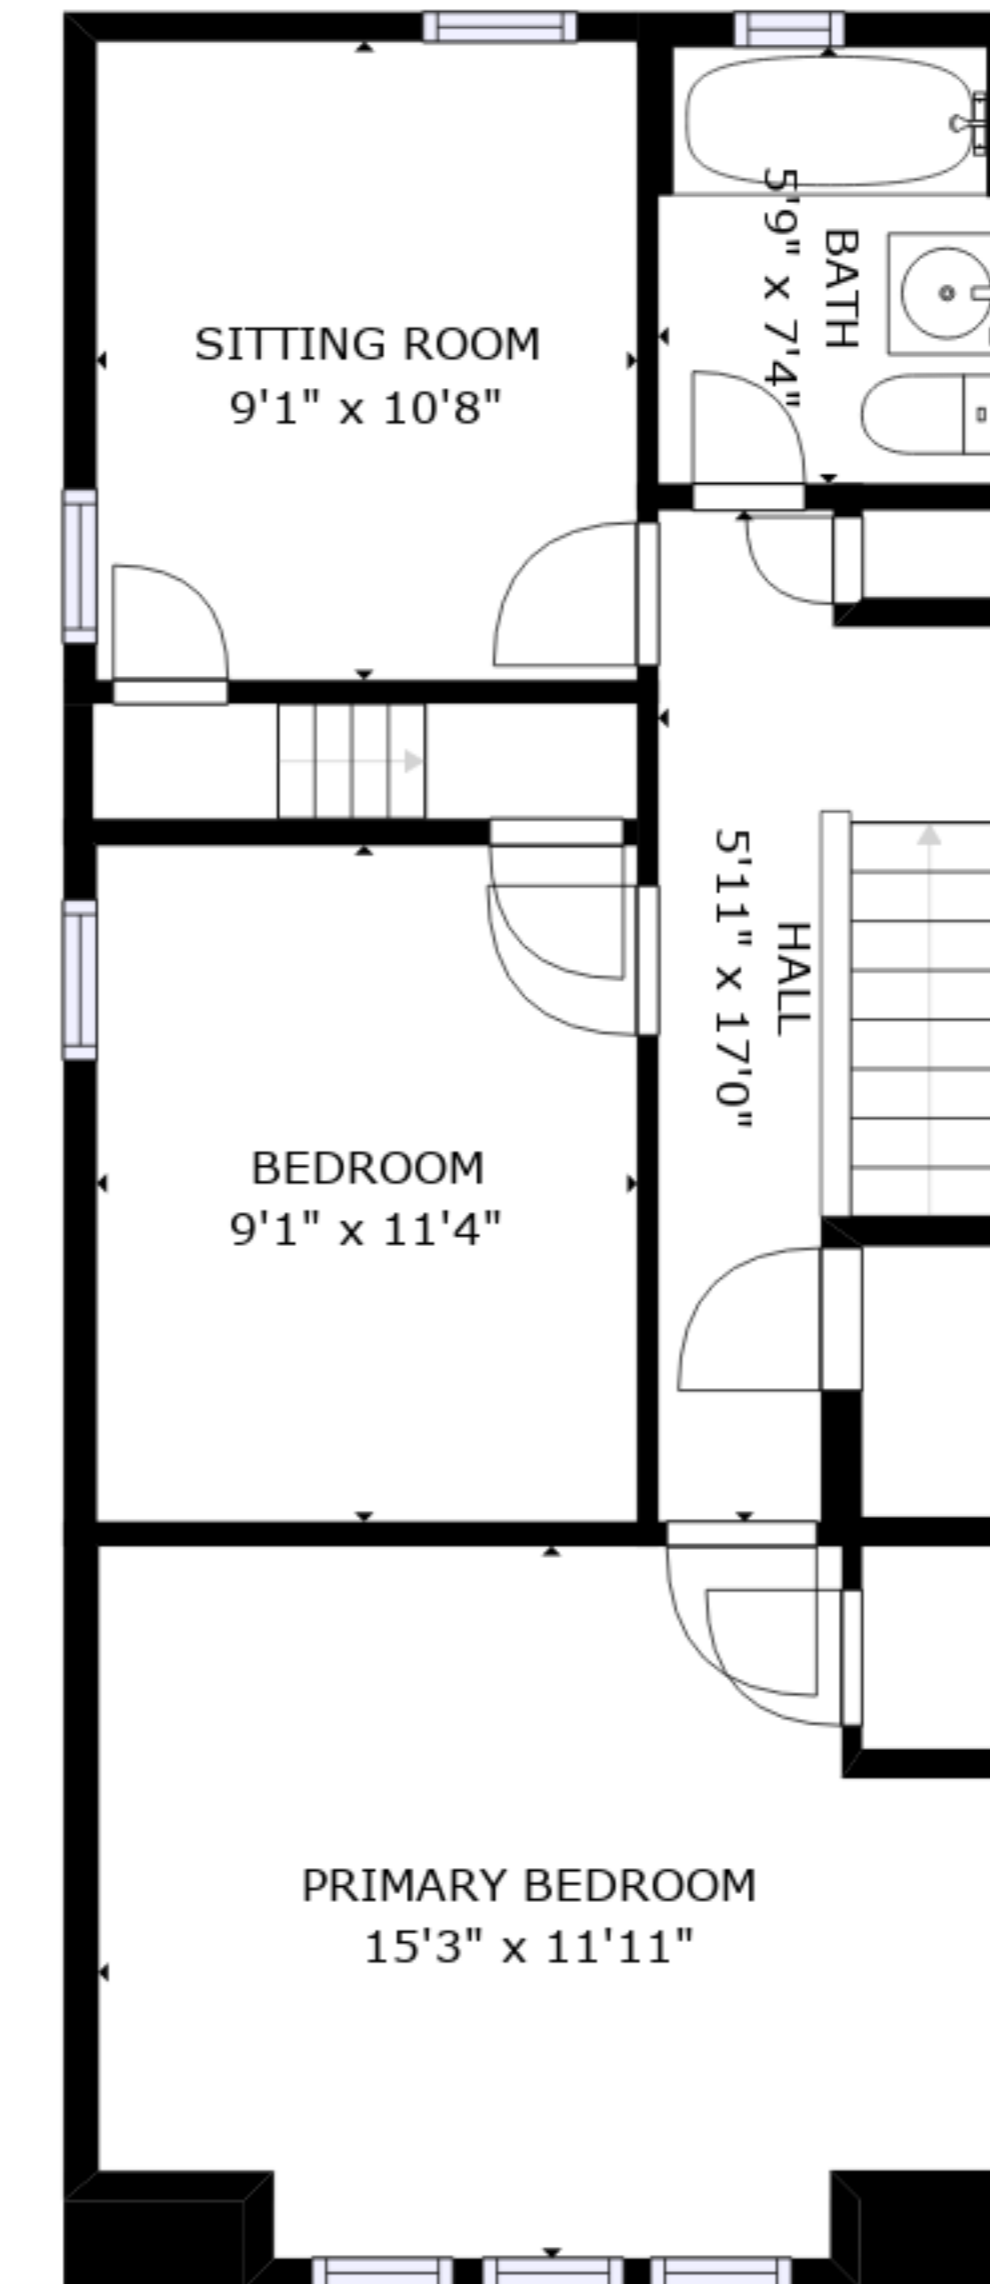

FLOOR 1

FLOOR 2

FLOOR 3

GROSS INTERNAL AREA  
 FLOOR 1: 529 sq. ft, FLOOR 2: 703 sq. ft  
 FLOOR 3: 558 sq. ft, EXCLUDED AREAS:  
 PATIO: 293 sq. ft, PORCH: 48 sq. ft  
 TOTAL: 1790 sq. ft

SIZES AND DIMENSIONS ARE APPROXIMATE, ACTUAL MAY VARY.