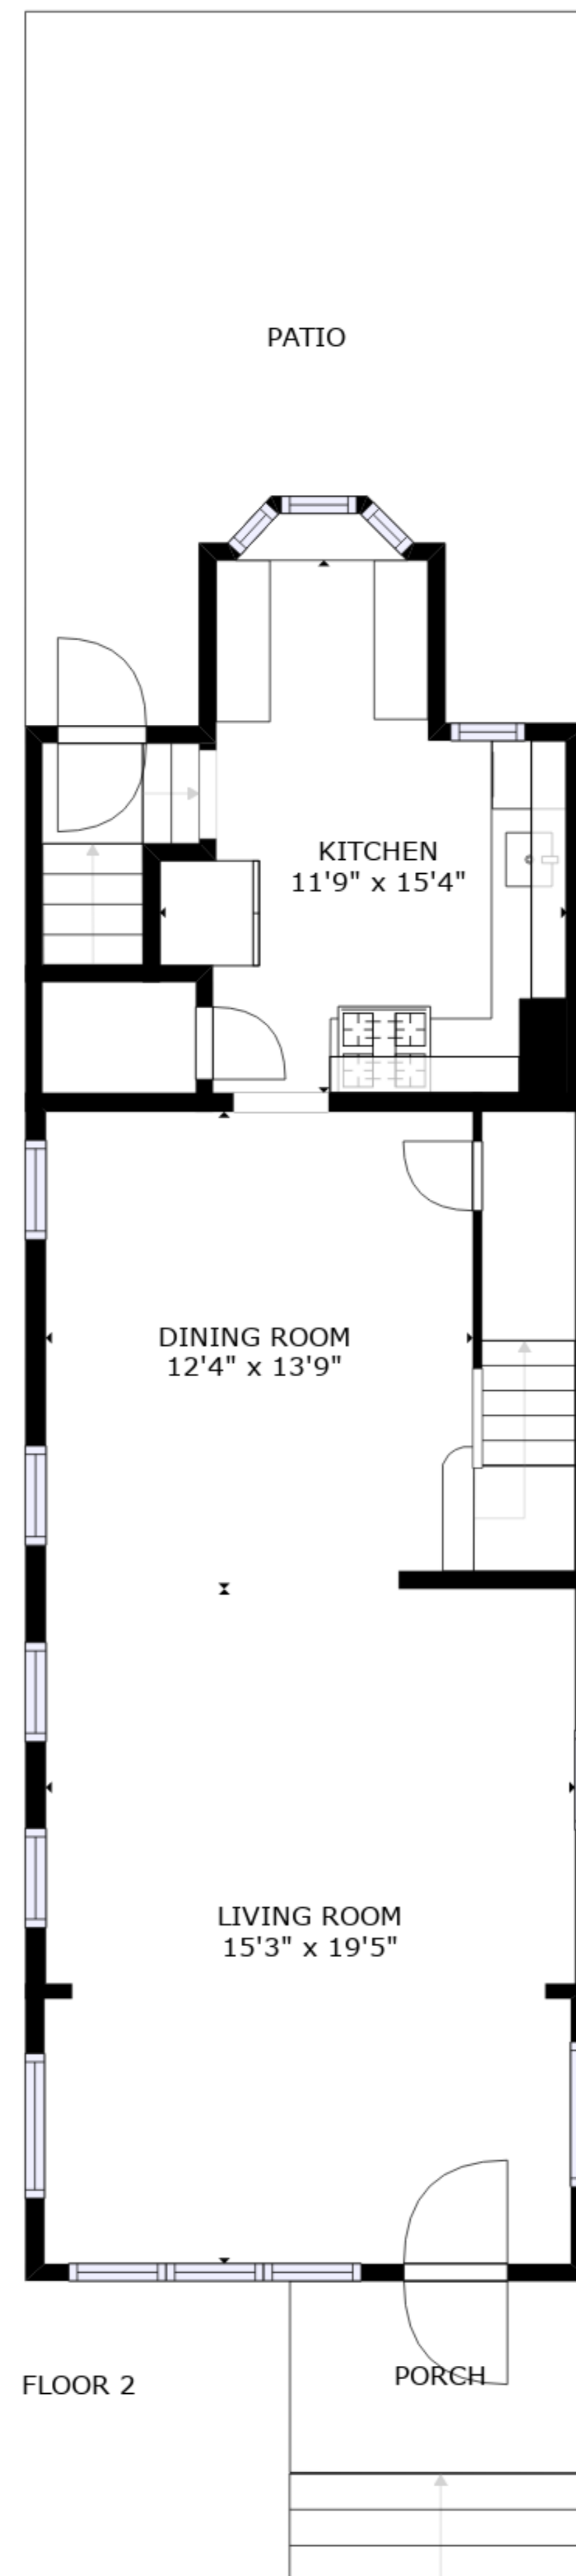

FLOOR 1

FLOOR 2

FLOOR 3

GROSS INTERNAL AREA  
 FLOOR 1: 529 sq. ft, FLOOR 2: 703 sq. ft  
 FLOOR 3: 558 sq. ft, EXCLUDED AREAS:  
 PATIO: 293 sq. ft, PORCH: 48 sq. ft  
 TOTAL: 1790 sq. ft

SIZES AND DIMENSIONS ARE APPROXIMATE, ACTUAL MAY VARY.