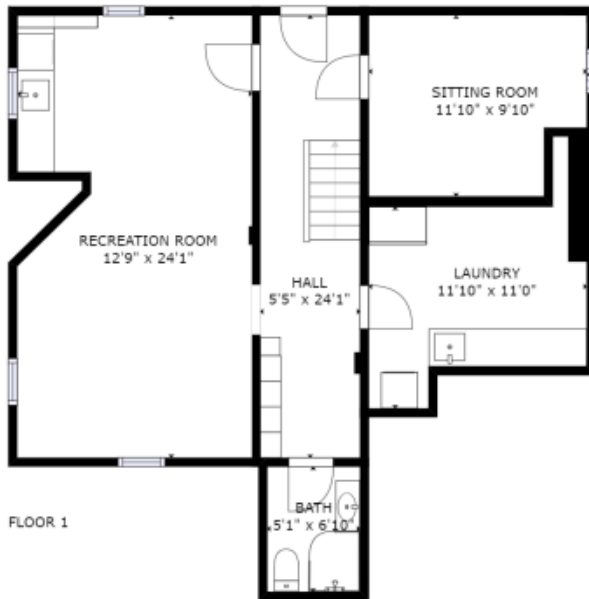

FLOOR 2

FLOOR 4

FLOOR 1

FLOOR 3

GROSS INTERNAL AREA  
 FLOOR 1: 719 sq. ft, FLOOR 2: 891 sq. ft  
 FLOOR 3: 760 sq. ft, FLOOR 4: 387 sq. ft  
 EXCLUDED AREAS: , REDUCED HEADROOM BELOW 1.5M: 19 sq. ft  
 TOTAL: 2757 sq. ft  
 SIZES AND DIMENSIONS ARE APPROXIMATE, ACTUAL MAY VARY.