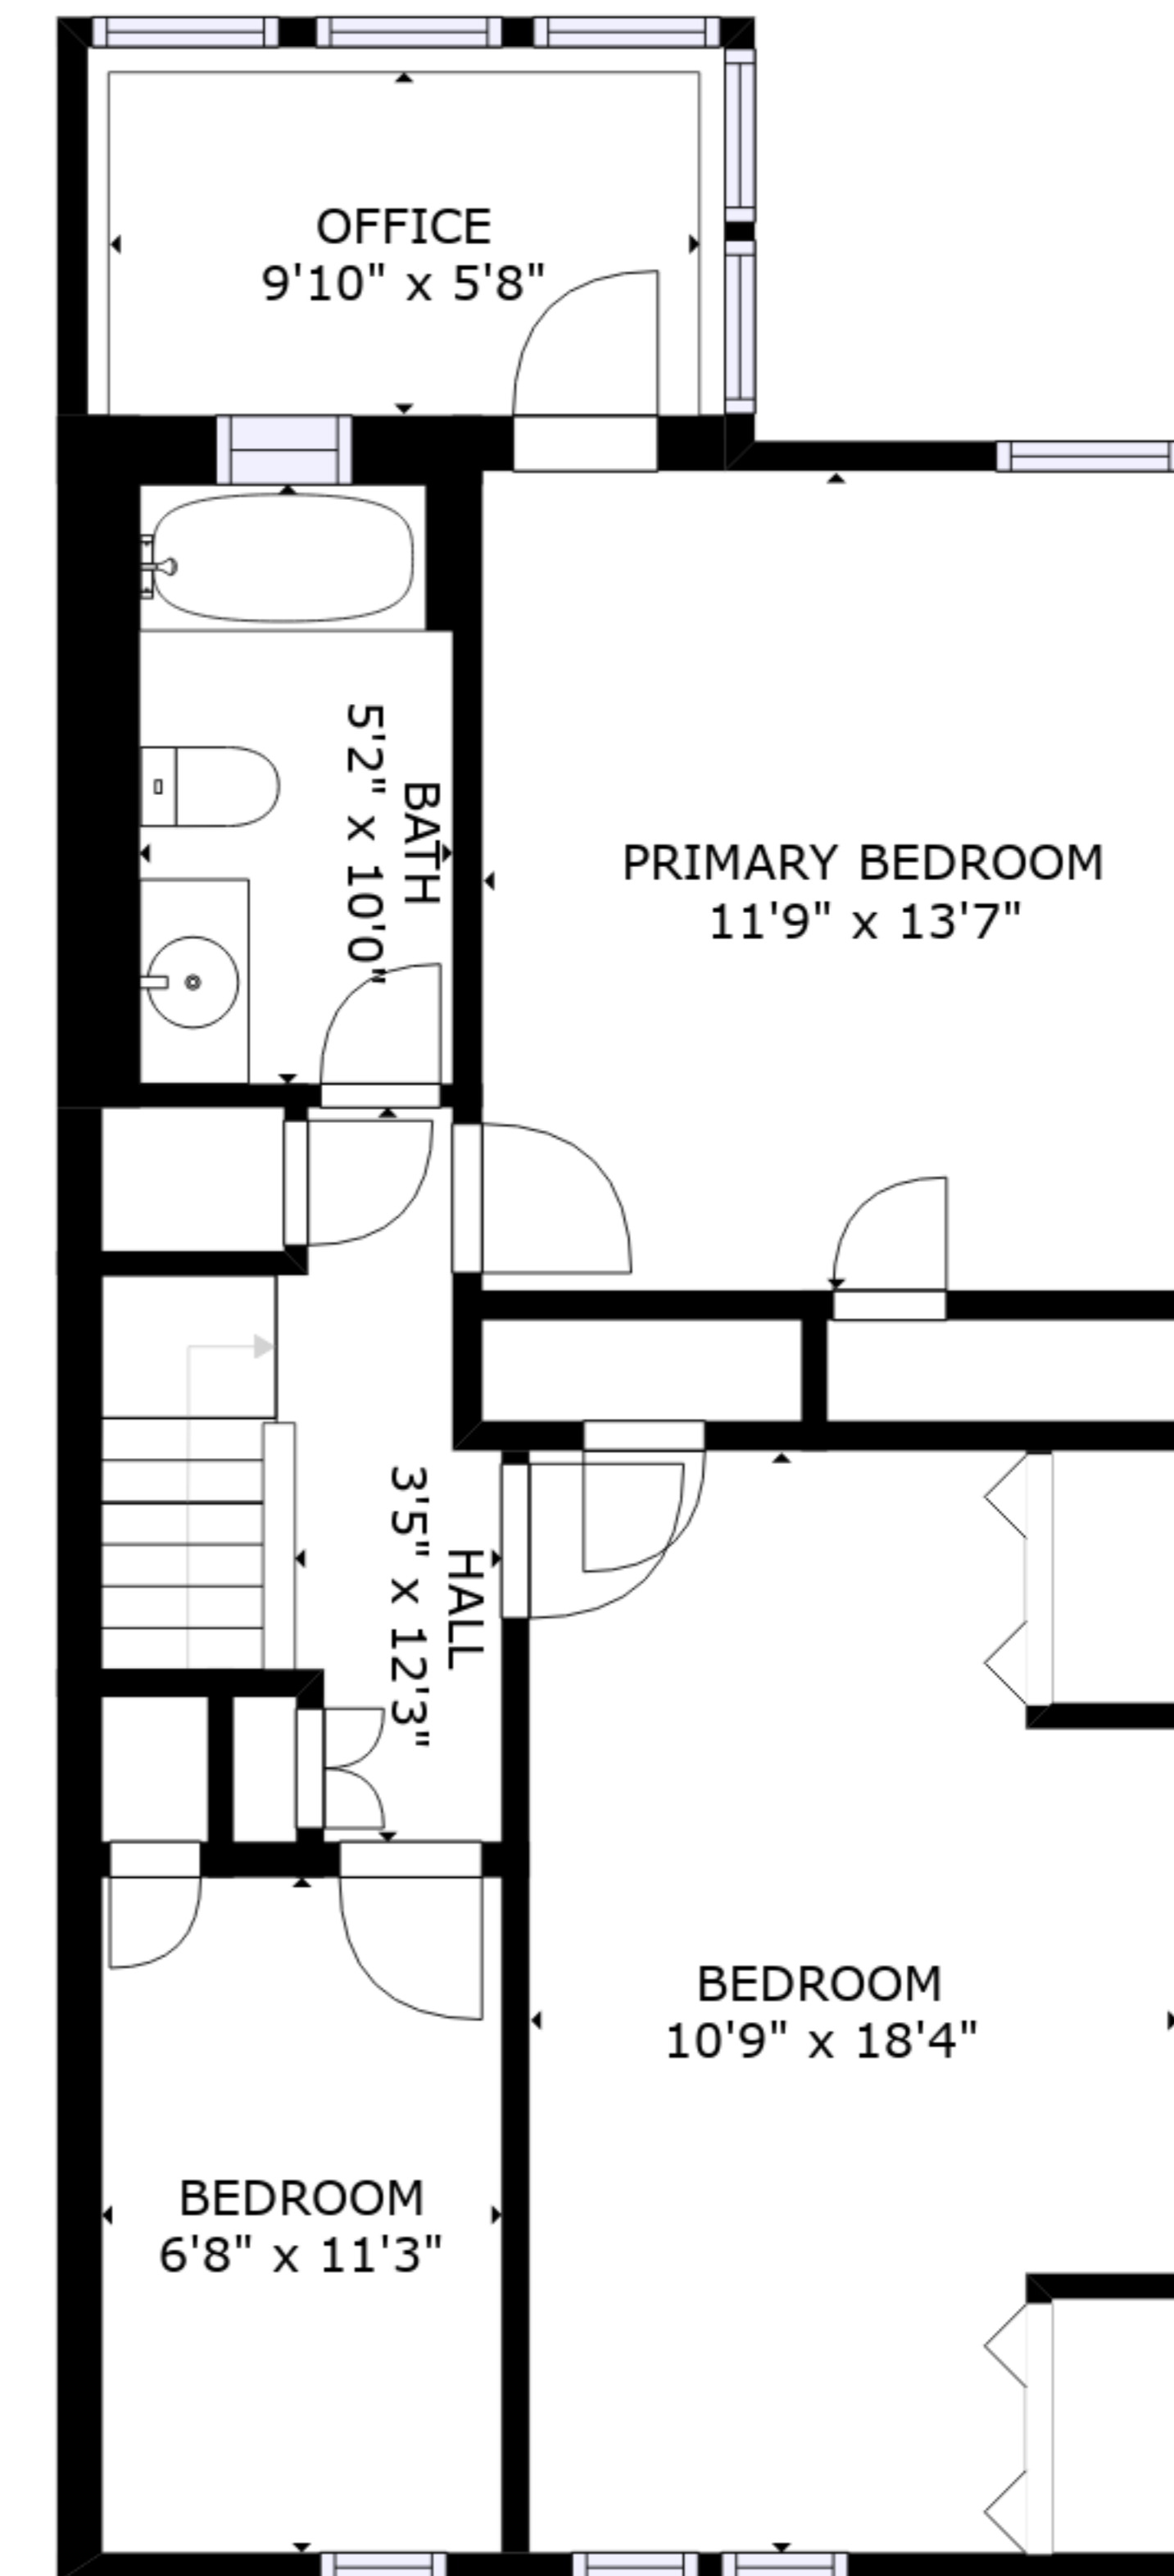

FLOOR 1

FLOOR 2

FLOOR 3

GROSS INTERNAL AREA
 FLOOR 1: 623 sq. ft, FLOOR 2: 724 sq. ft
 FLOOR 3: 691 sq. ft, EXCLUDED AREAS:
 PATIO: 33 sq. ft, PORCH: 201 sq. ft
 TOTAL: 2037 sq. ft

SIZES AND DIMENSIONS ARE APPROXIMATE, ACTUAL MAY VARY.