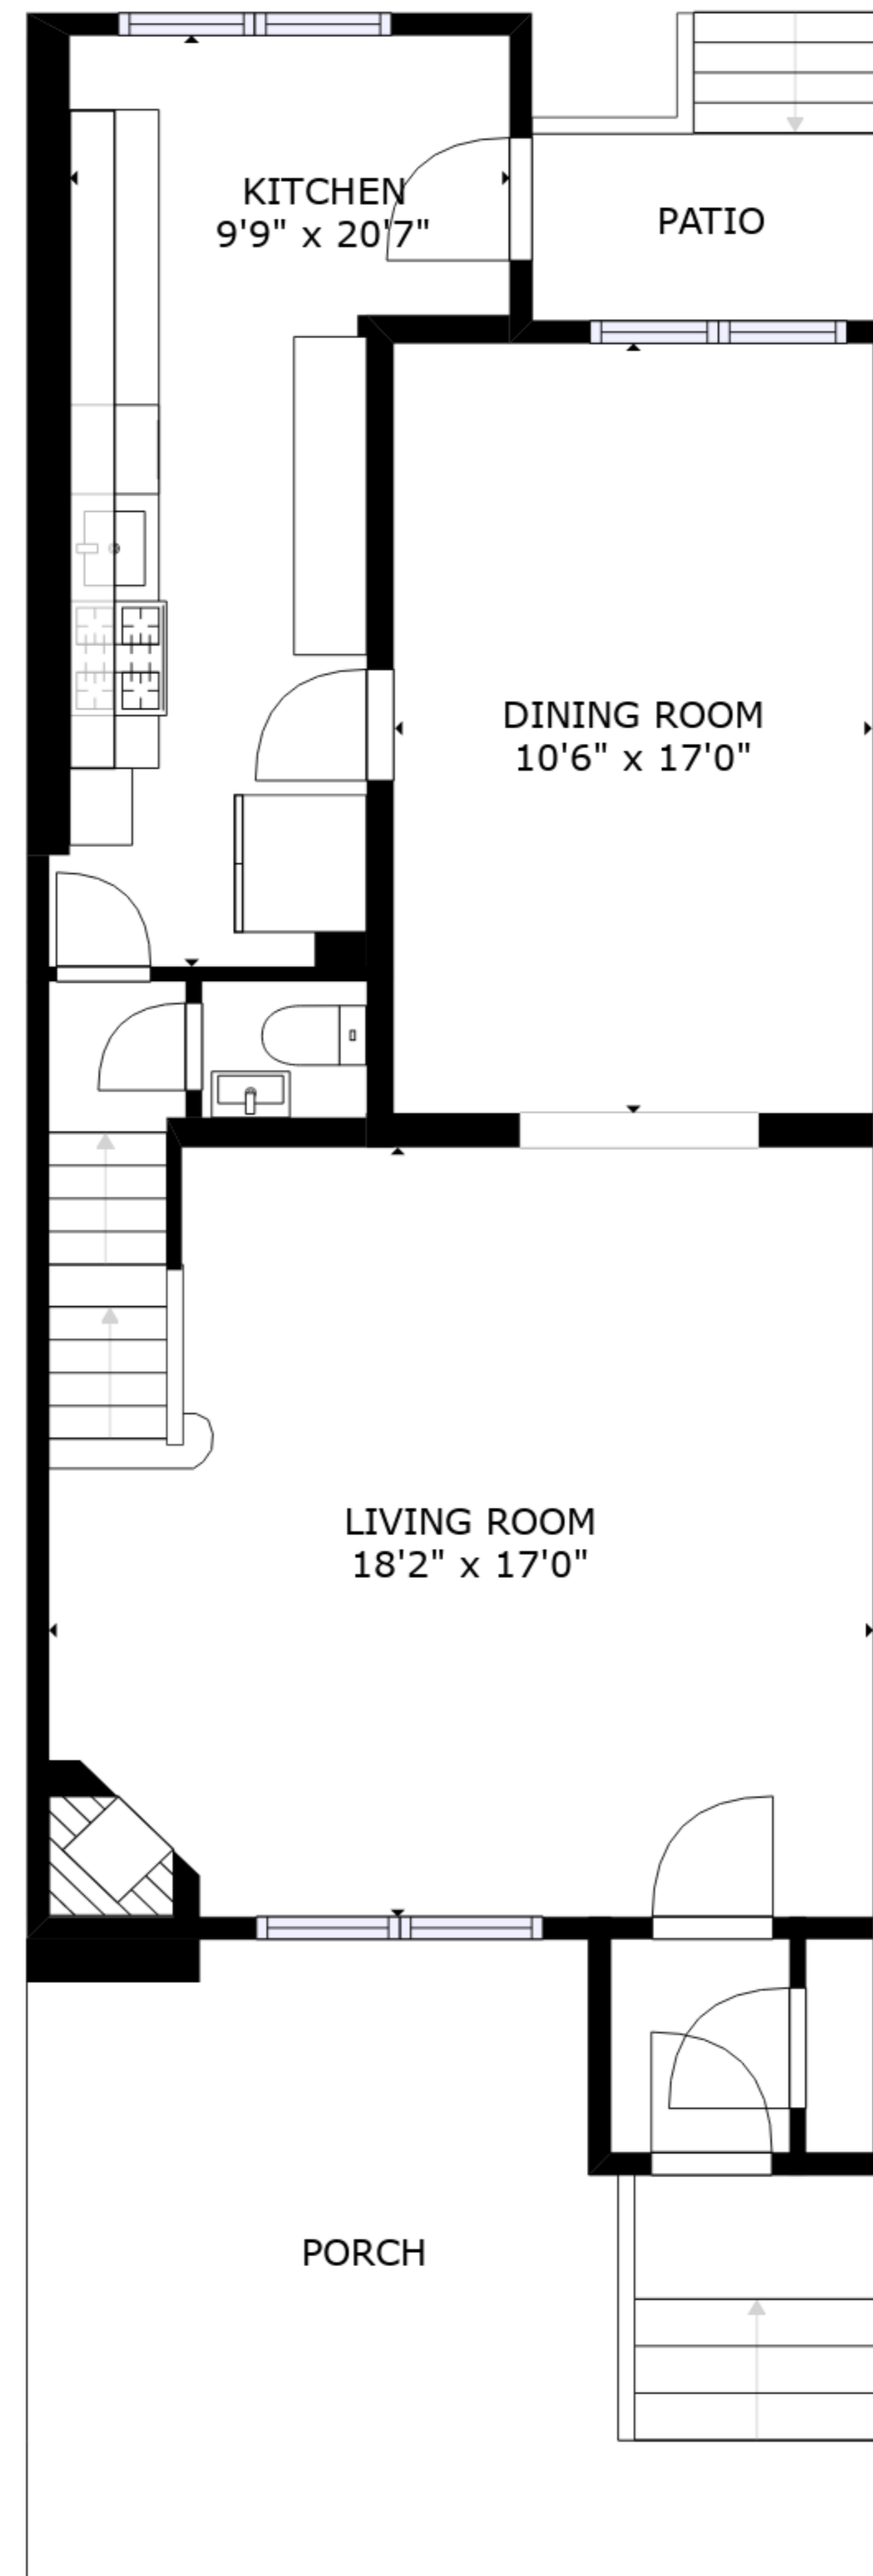

FLOOR 1

FLOOR 2

FLOOR 3

GROSS INTERNAL AREA
 FLOOR 1: 623 sq. ft, FLOOR 2: 724 sq. ft
 FLOOR 3: 691 sq. ft, EXCLUDED AREAS:
 PATIO: 33 sq. ft, PORCH: 201 sq. ft
 TOTAL: 2037 sq. ft

SIZES AND DIMENSIONS ARE APPROXIMATE, ACTUAL MAY VARY.