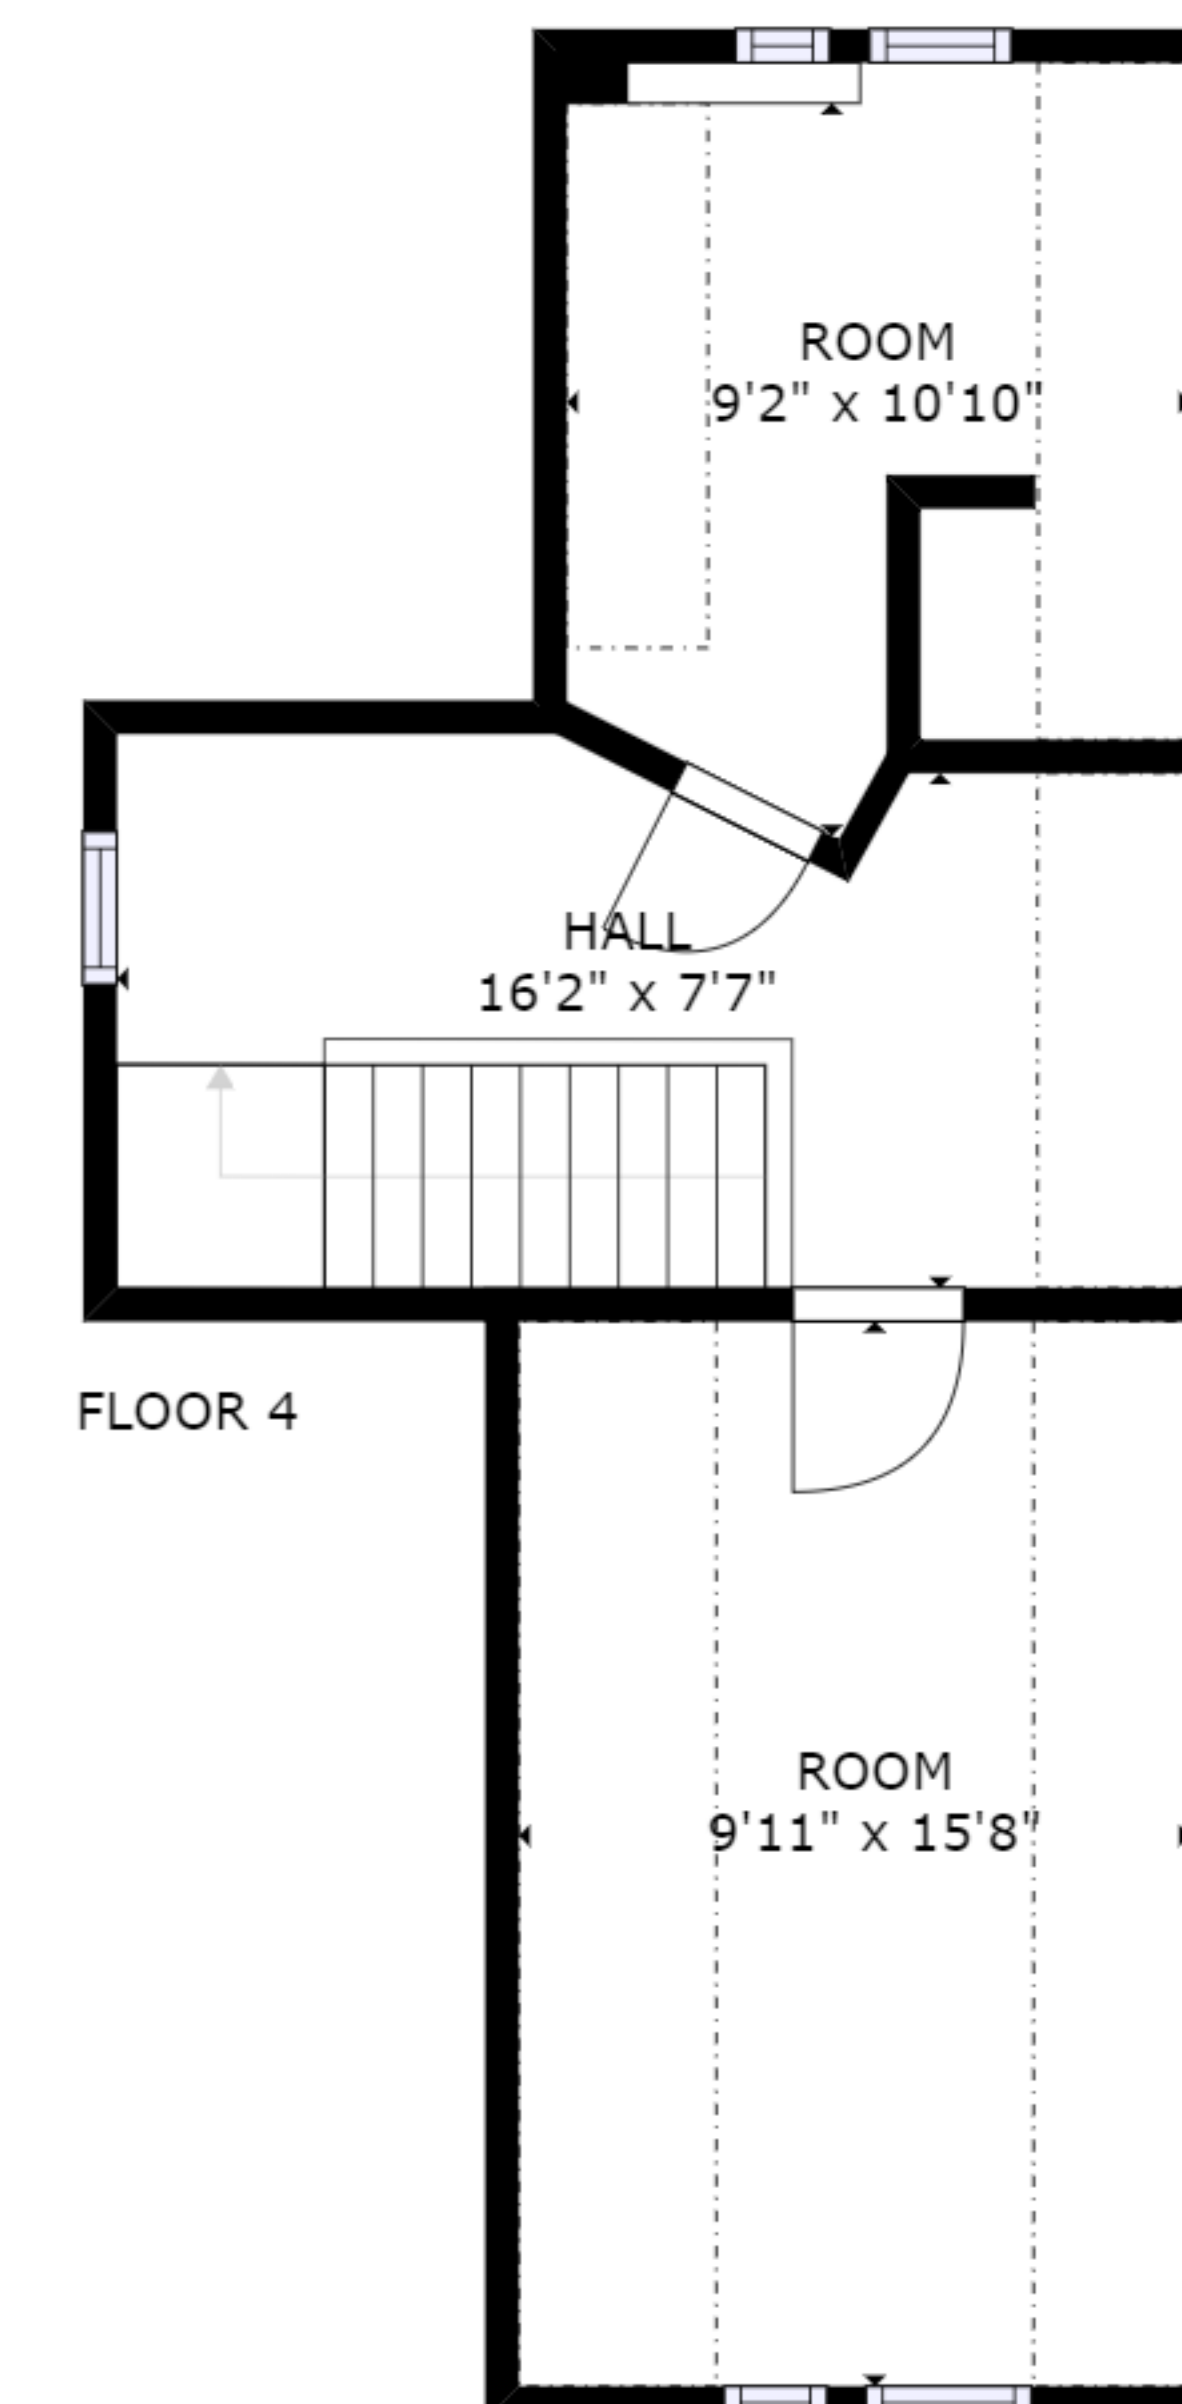

FLOOR 1

FLOOR 2

FLOOR 3

FLOOR 4

GROSS INTERNAL AREA  
 FLOOR 1: 582 sq ft, FLOOR 2: 1101 sq ft  
 FLOOR 3: 888 sq ft, FLOOR 4: 242 sq ft  
 EXCLUDED AREAS: , REDUCED HEADROOM BELOW 1.5M: 138 sq ft  
 TOTAL: 2814 sq ft  
 SIZES AND DIMENSIONS ARE APPROXIMATE, ACTUAL MAY VARY.