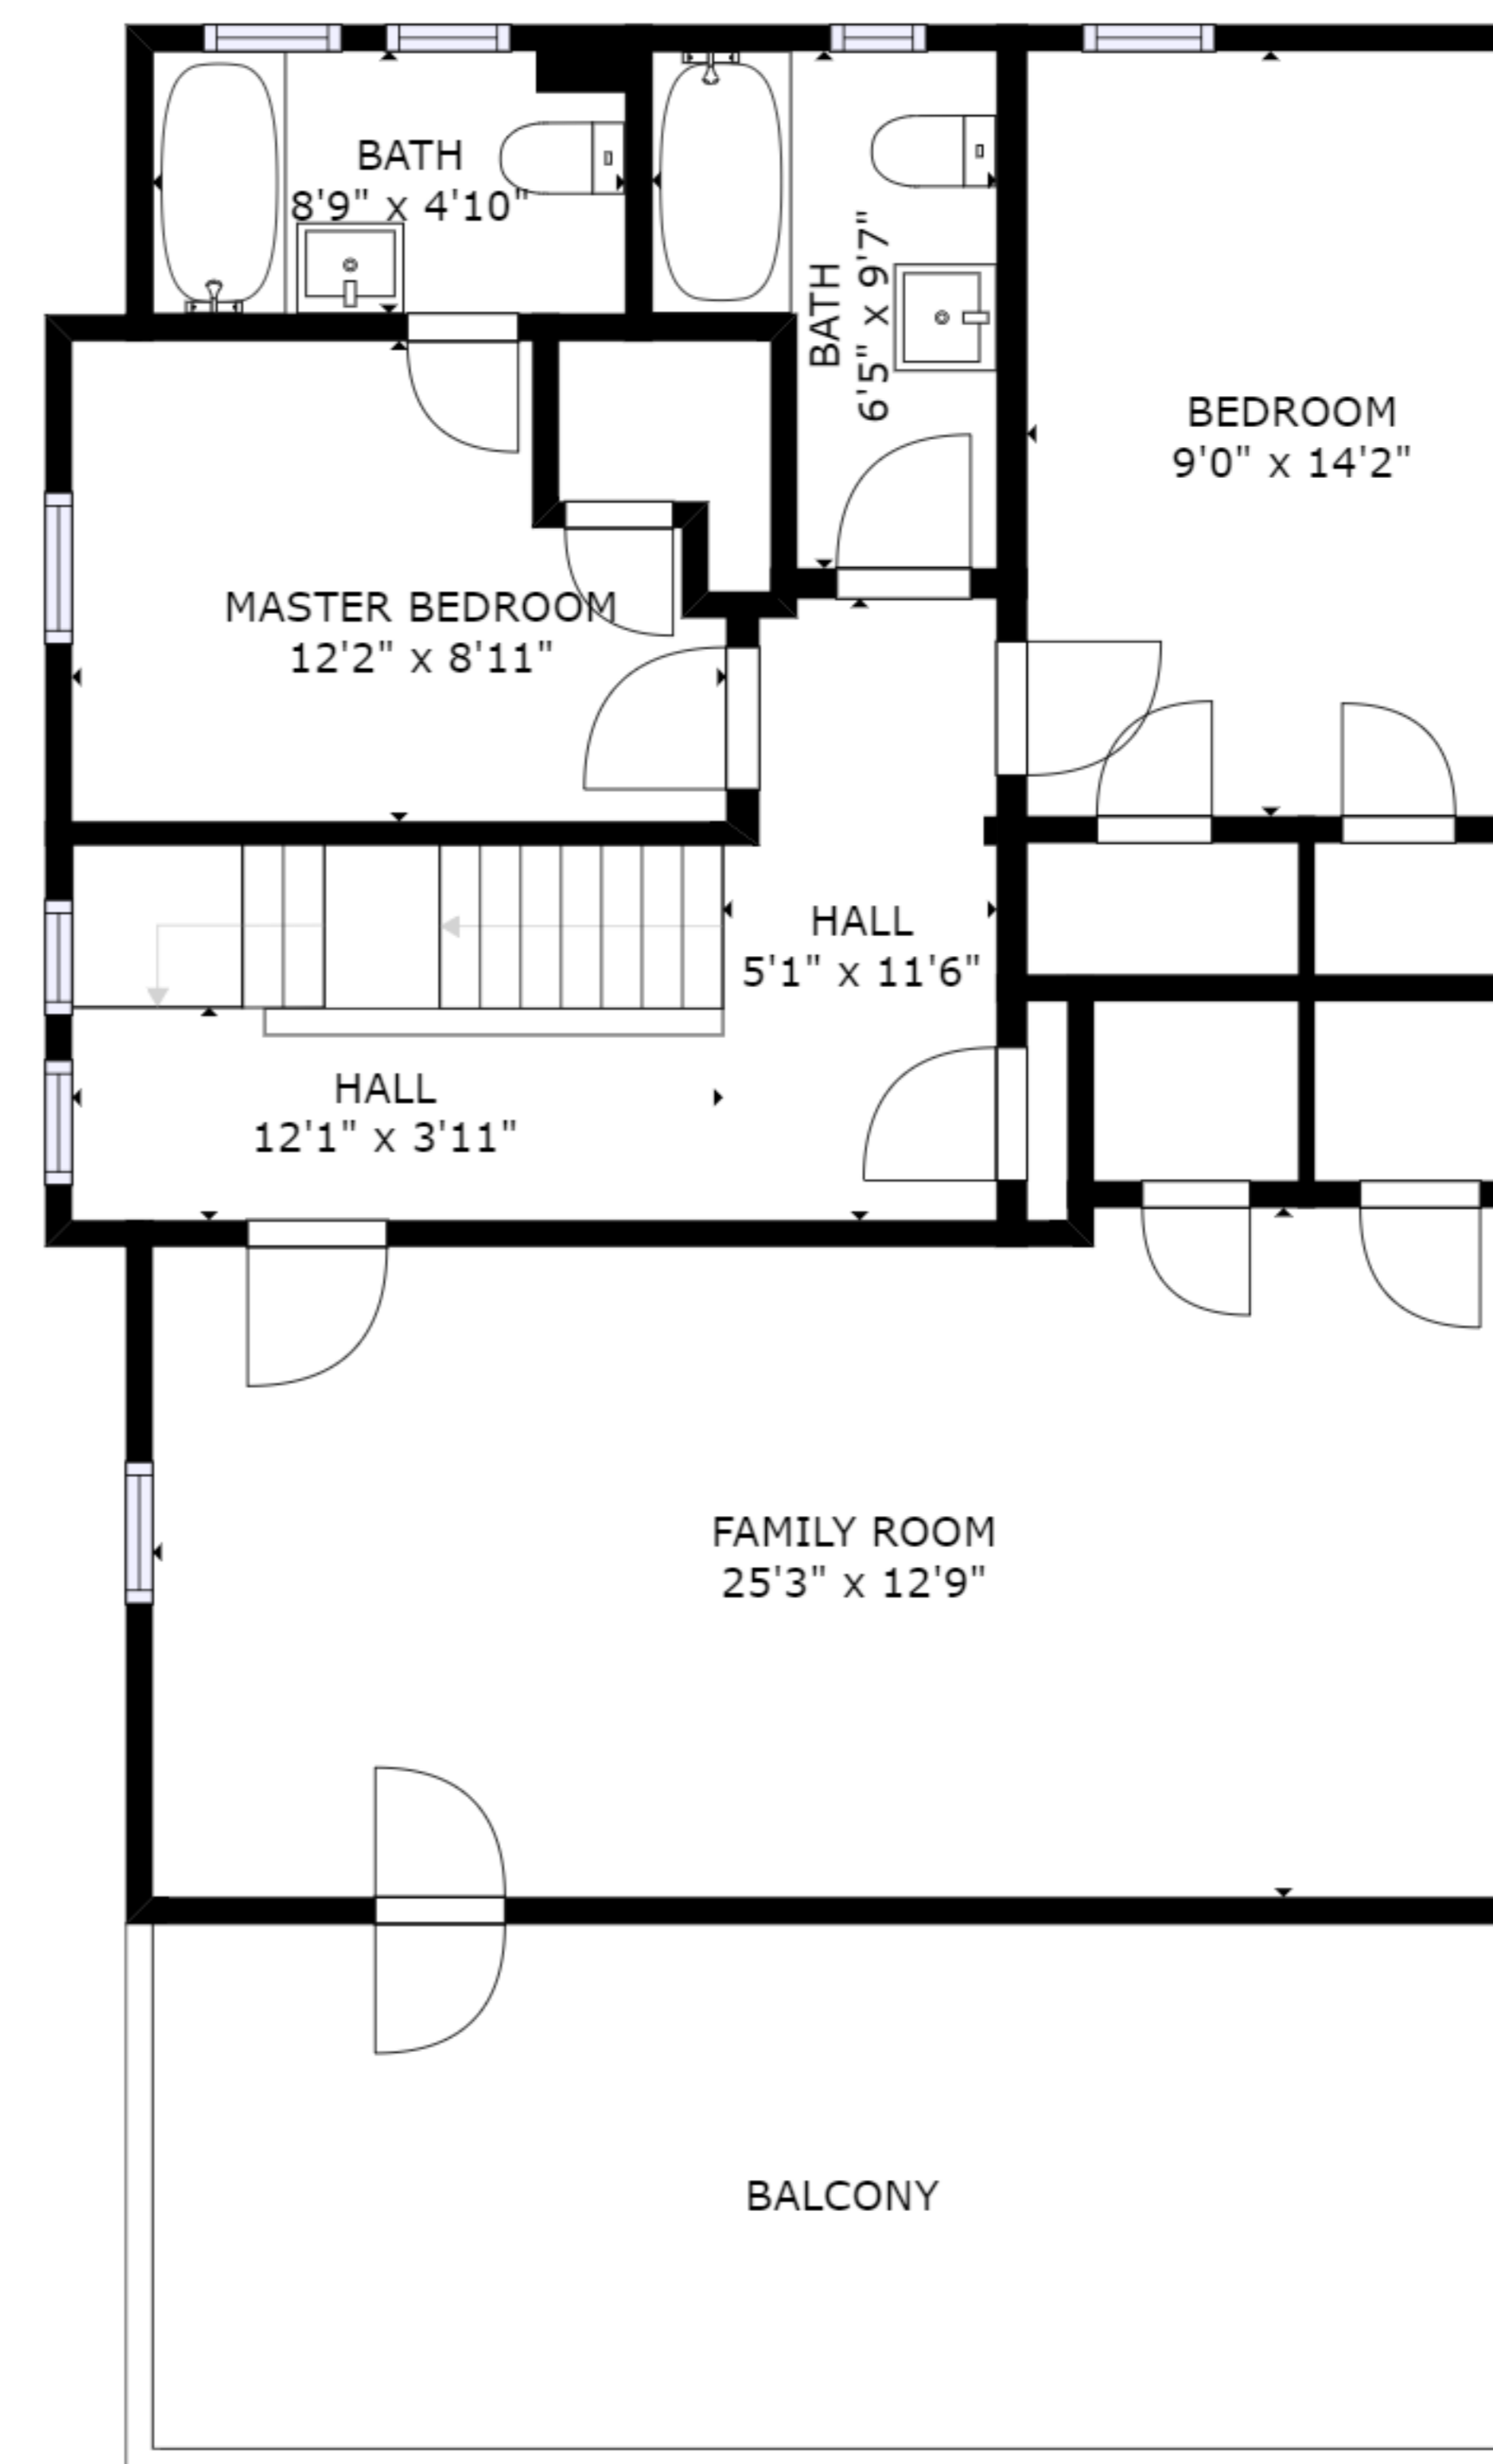

FLOOR 1

FLOOR 2

FLOOR 3

FLOOR 4

GROSS INTERNAL AREA  
 FLOOR 1: 582 sq ft, FLOOR 2: 1101 sq ft  
 FLOOR 3: 888 sq ft, FLOOR 4: 242 sq ft  
 EXCLUDED AREAS: , REDUCED HEADROOM BELOW 1.5M: 138 sq ft  
 TOTAL: 2814 sq ft  
 SIZES AND DIMENSIONS ARE APPROXIMATE, ACTUAL MAY VARY.