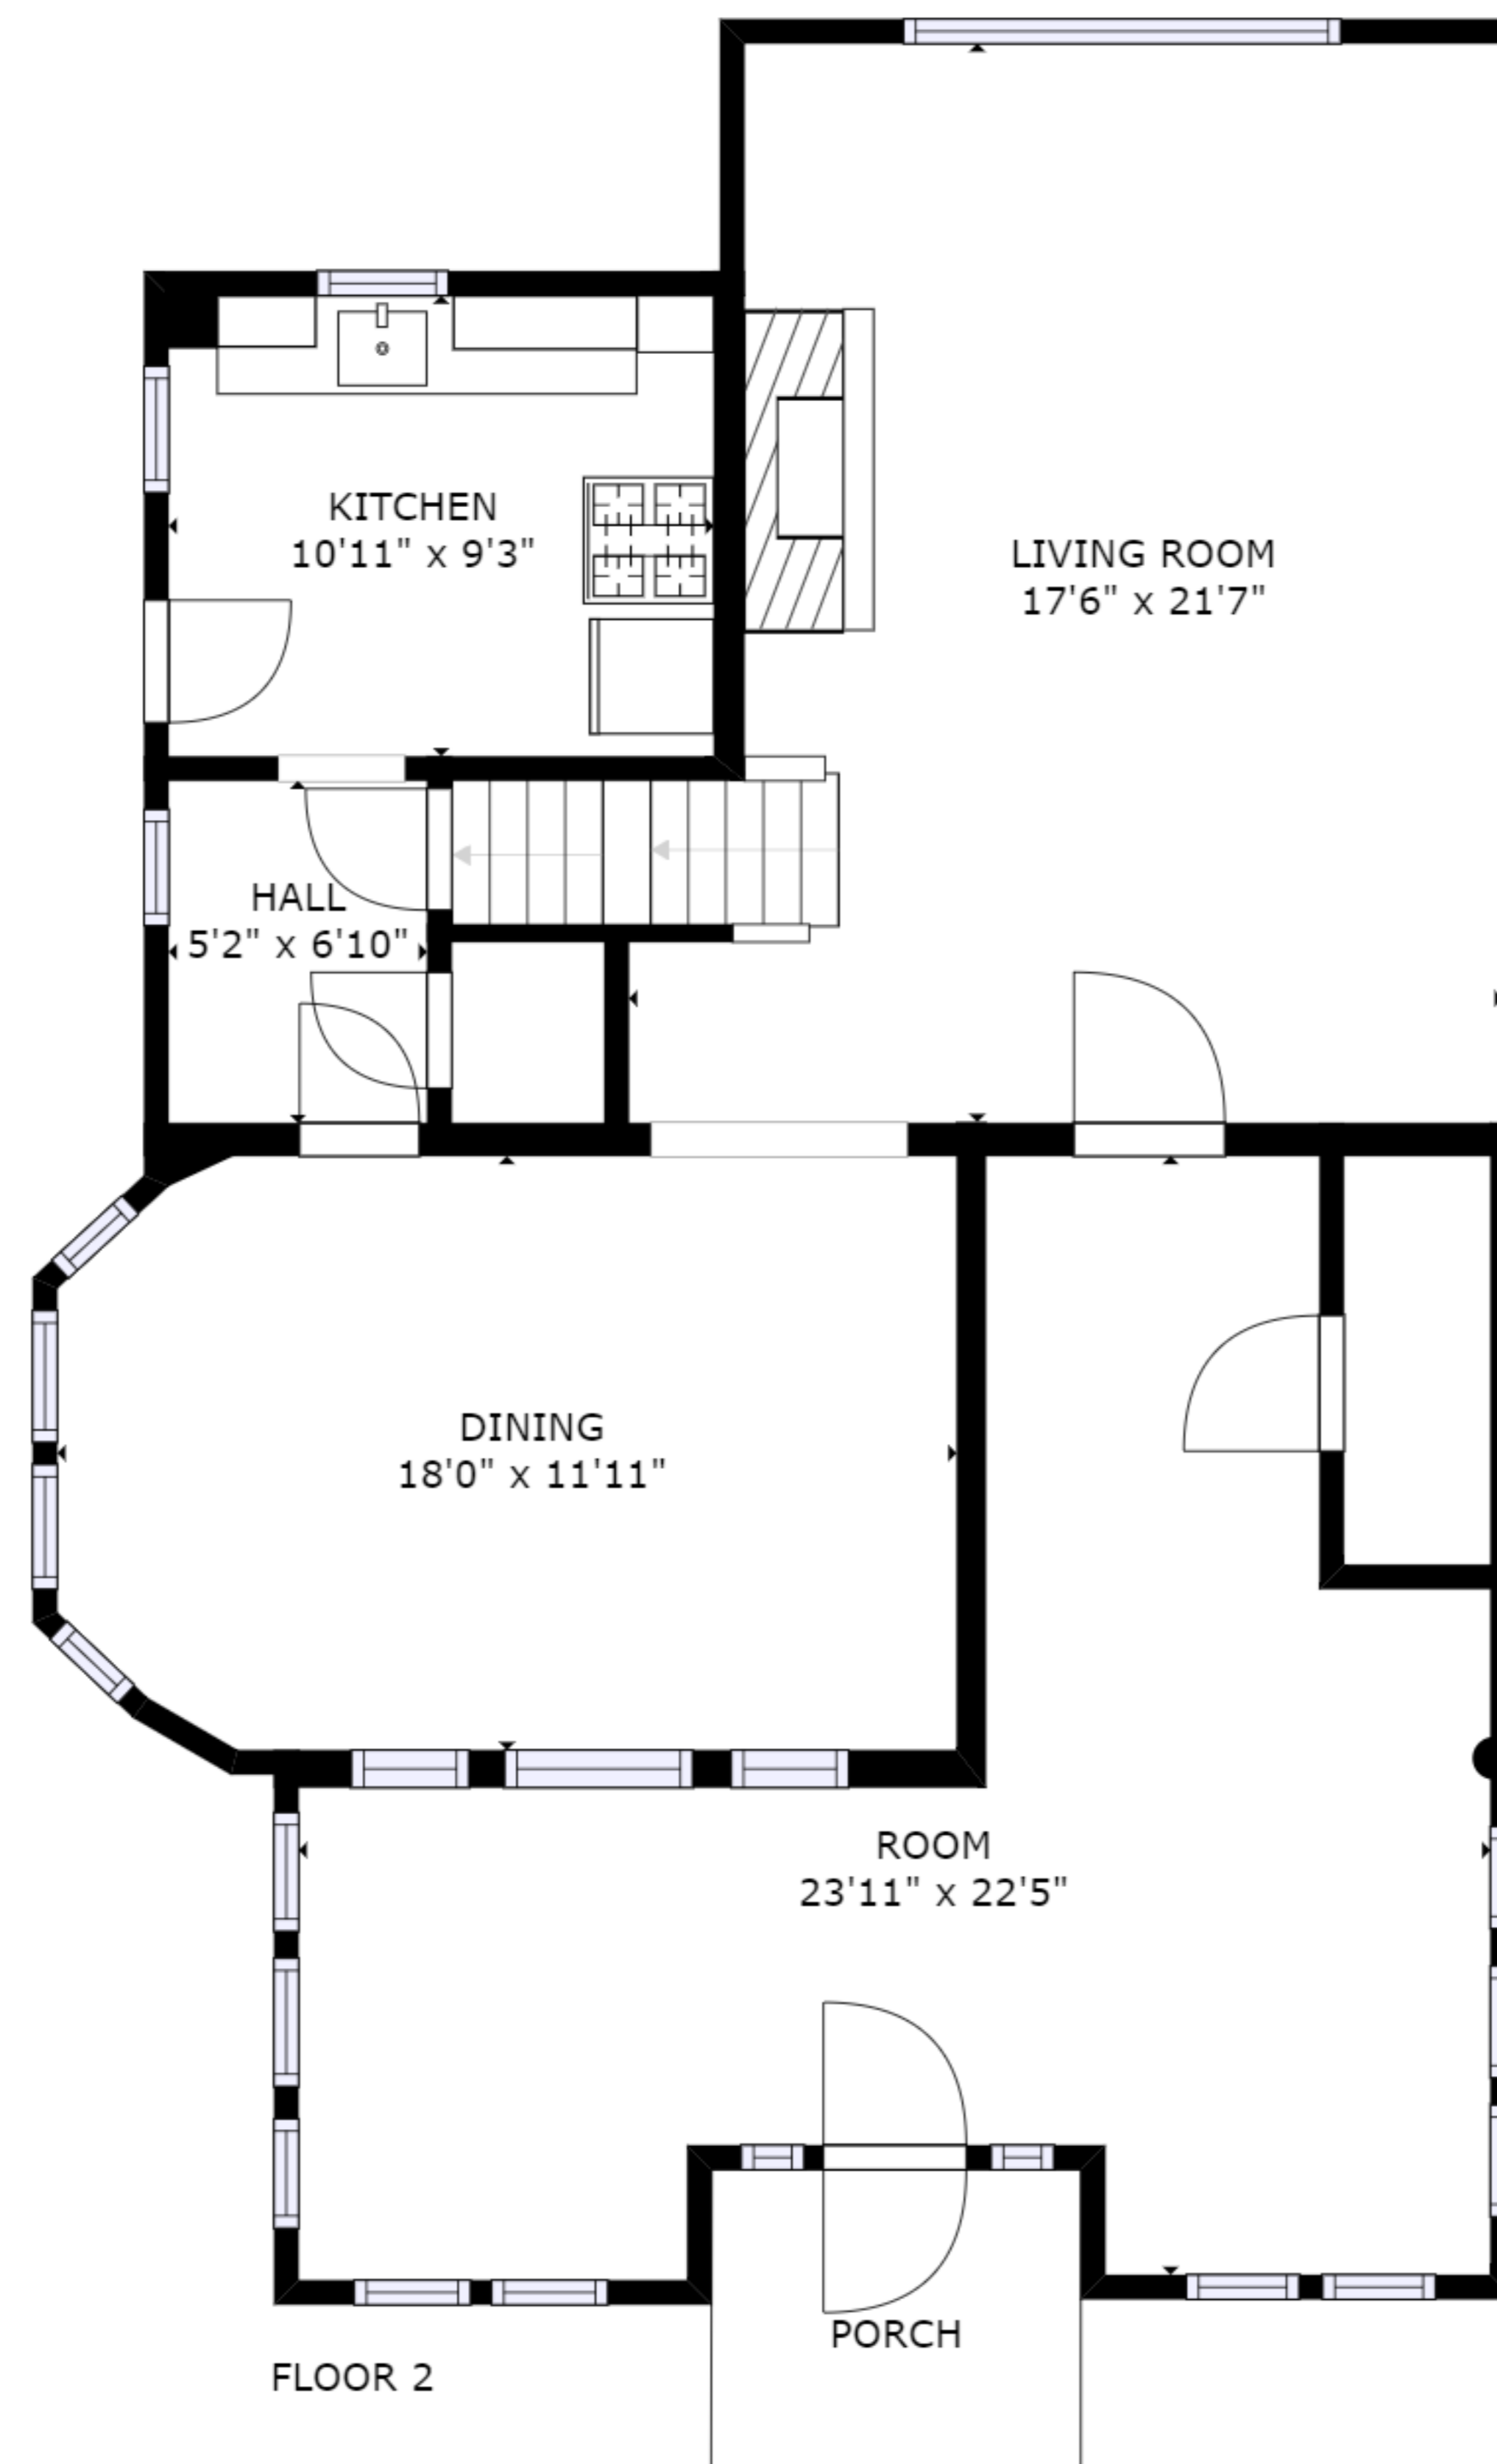

FLOOR 1

FLOOR 2

FLOOR 3

FLOOR 4

GROSS INTERNAL AREA  
 FLOOR 1: 582 sq ft, FLOOR 2: 1101 sq ft  
 FLOOR 3: 888 sq ft, FLOOR 4: 242 sq ft  
 EXCLUDED AREAS: , REDUCED HEADROOM BELOW 1.5M: 138 sq ft  
 TOTAL: 2814 sq ft  
 SIZES AND DIMENSIONS ARE APPROXIMATE, ACTUAL MAY VARY.