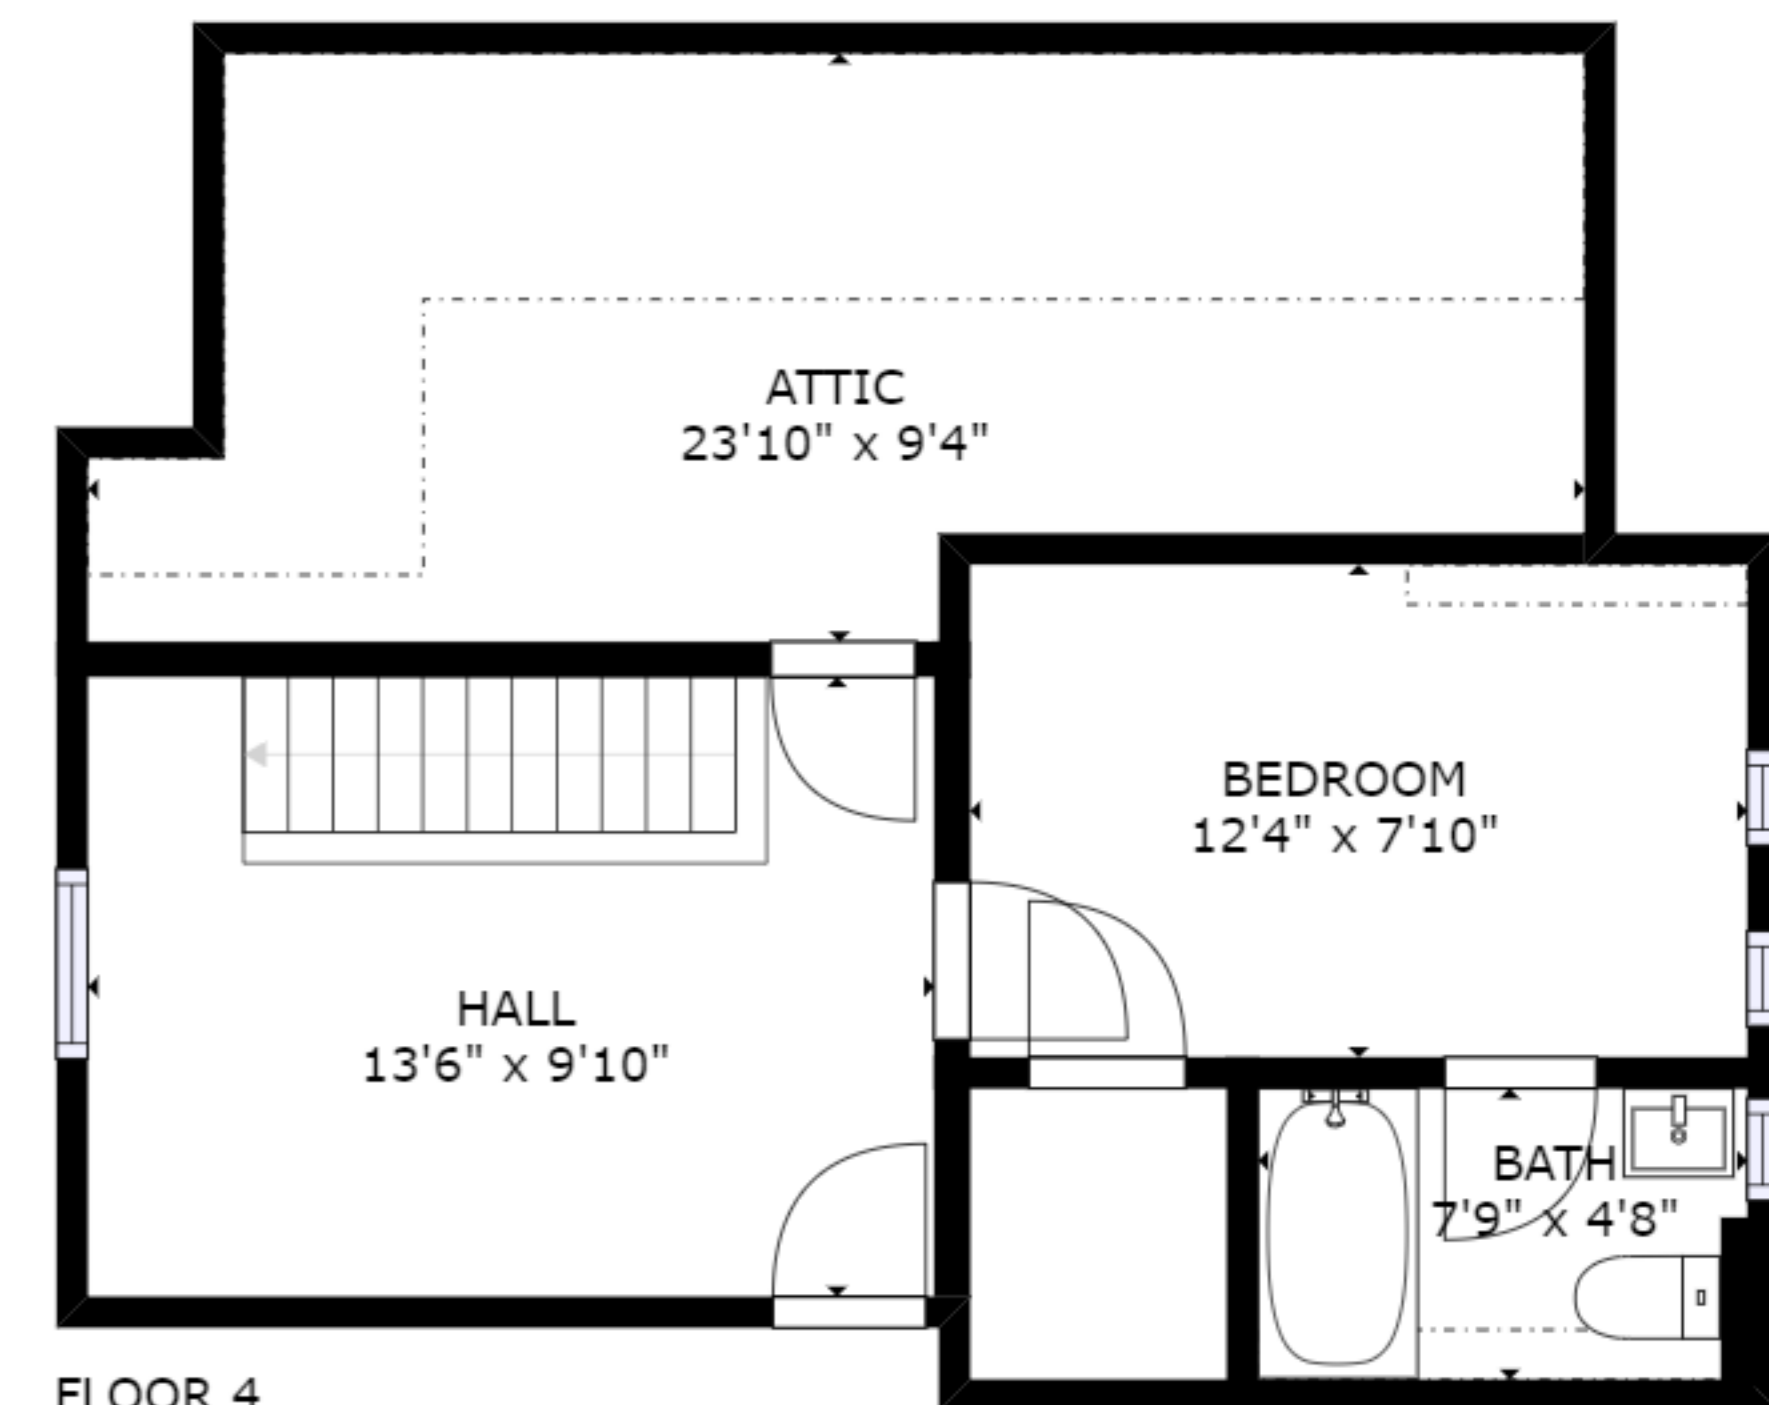

FLOOR 1

FLOOR 2

FLOOR 3

FLOOR 4

GROSS INTERNAL AREA
 FLOOR 1: 923 sq ft, FLOOR 2: 1025 sq ft
 FLOOR 3: 910 sq ft, FLOOR 4: 391 sq ft
 EXCLUDED AREAS: , REDUCED HEADROOM BELOW 1.5M: 112 sq ft
 TOTAL: 3249 sq ft
 SIZES AND DIMENSIONS ARE APPROXIMATE, ACTUAL MAY VARY.