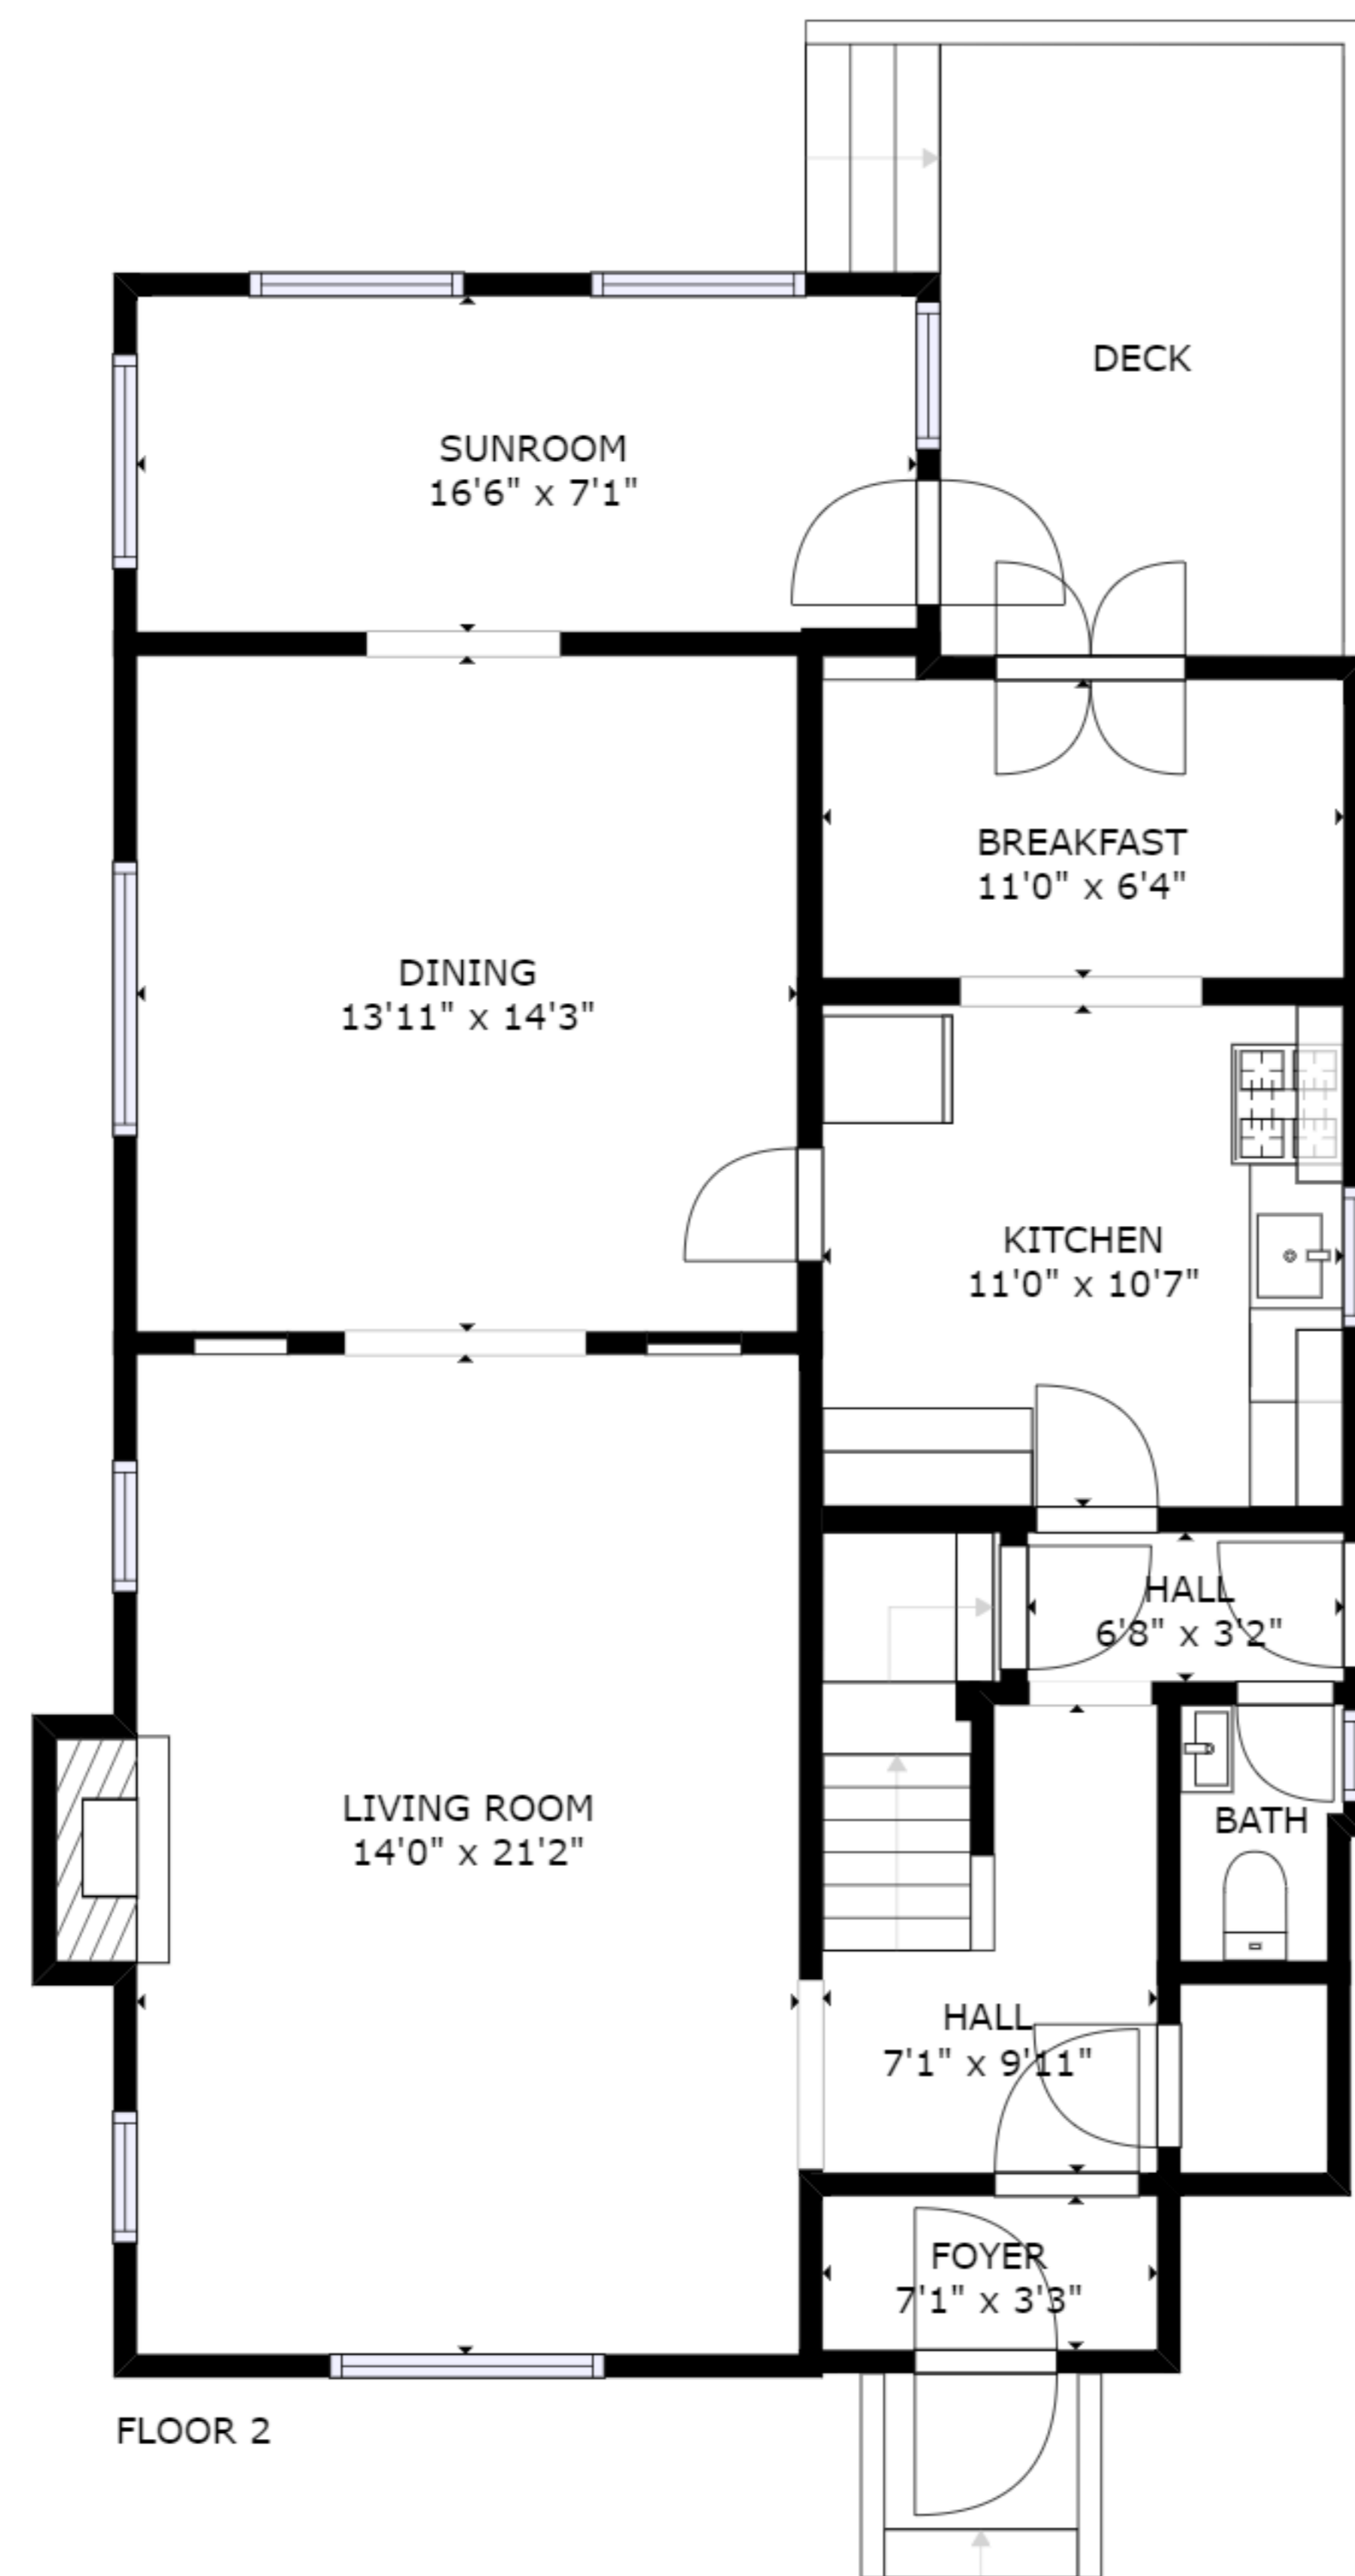

FLOOR 1

FLOOR 2

FLOOR 3

FLOOR 4

GROSS INTERNAL AREA
 FLOOR 1: 923 sq ft, FLOOR 2: 1025 sq ft
 FLOOR 3: 910 sq ft, FLOOR 4: 391 sq ft
 EXCLUDED AREAS: , REDUCED HEADROOM BELOW 1.5M: 112 sq ft
 TOTAL: 3249 sq ft
 SIZES AND DIMENSIONS ARE APPROXIMATE, ACTUAL MAY VARY.