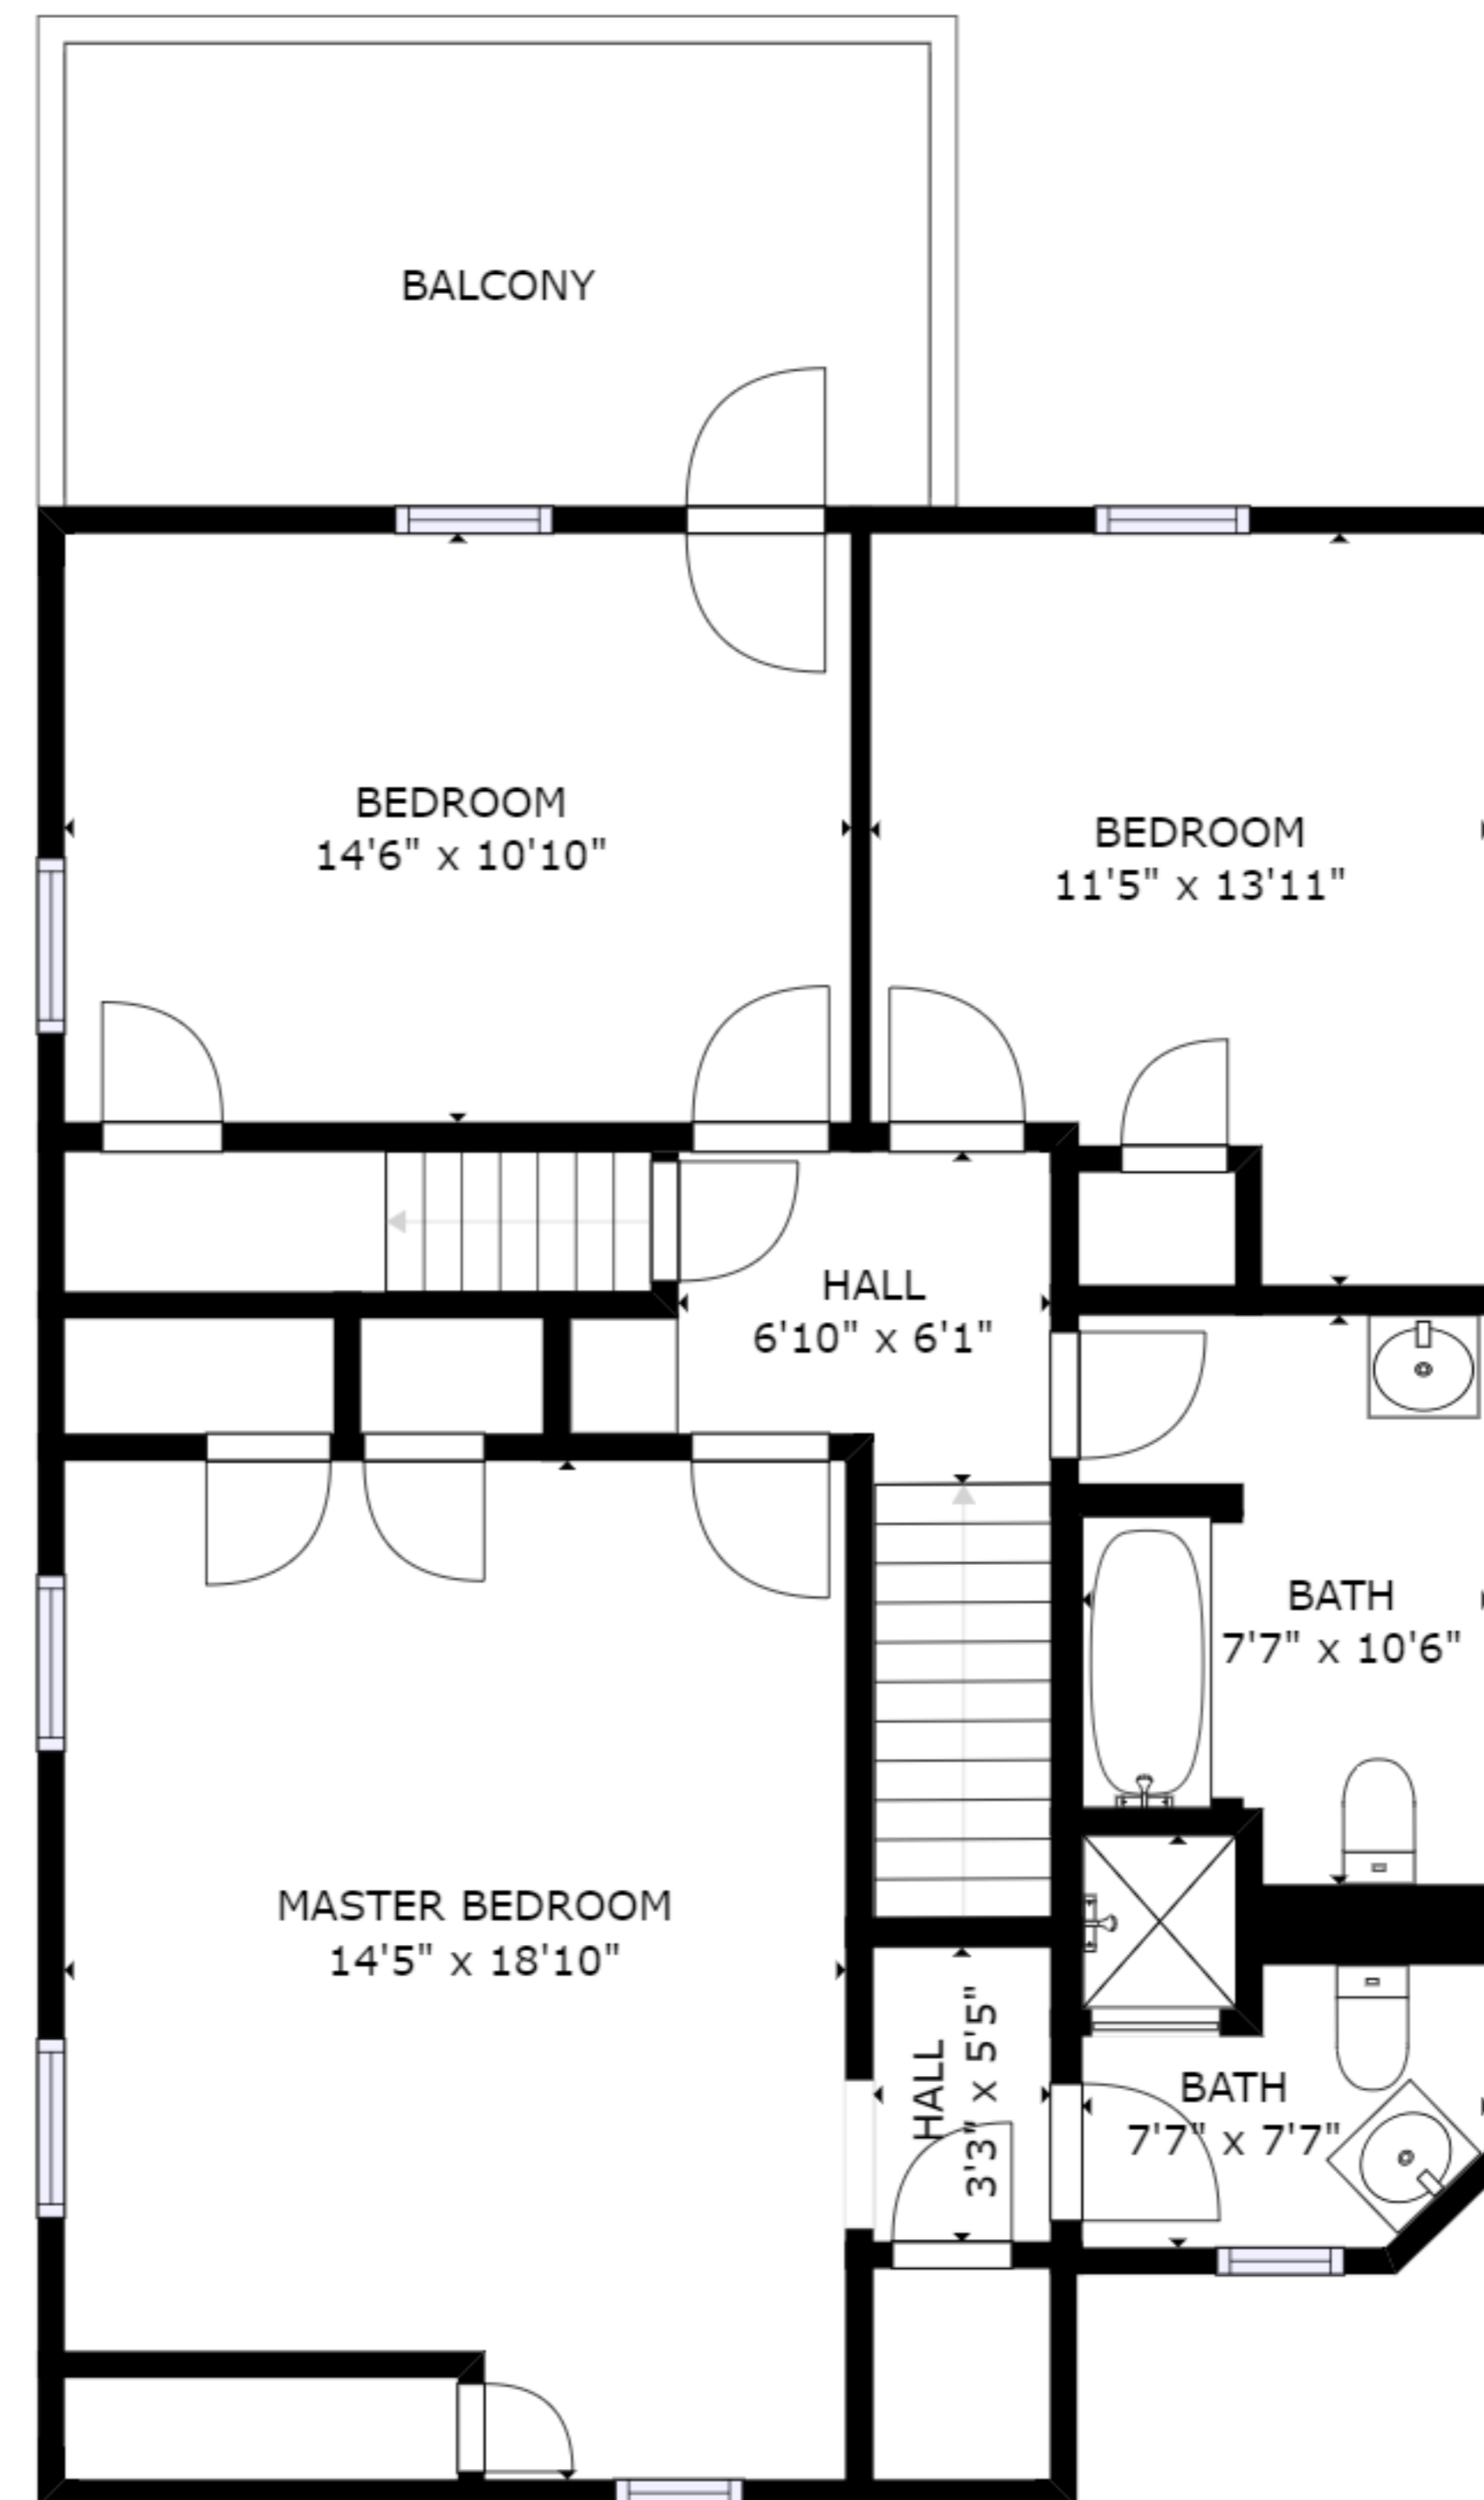

FLOOR 1

FLOOR 2

FLOOR 3

FLOOR 4

GROSS INTERNAL AREA
 FLOOR 1: 923 sq ft, FLOOR 2: 1025 sq ft
 FLOOR 3: 910 sq ft, FLOOR 4: 391 sq ft
 EXCLUDED AREAS: , REDUCED HEADROOM BELOW 1.5M: 112 sq ft
 TOTAL: 3249 sq ft
 SIZES AND DIMENSIONS ARE APPROXIMATE, ACTUAL MAY VARY.