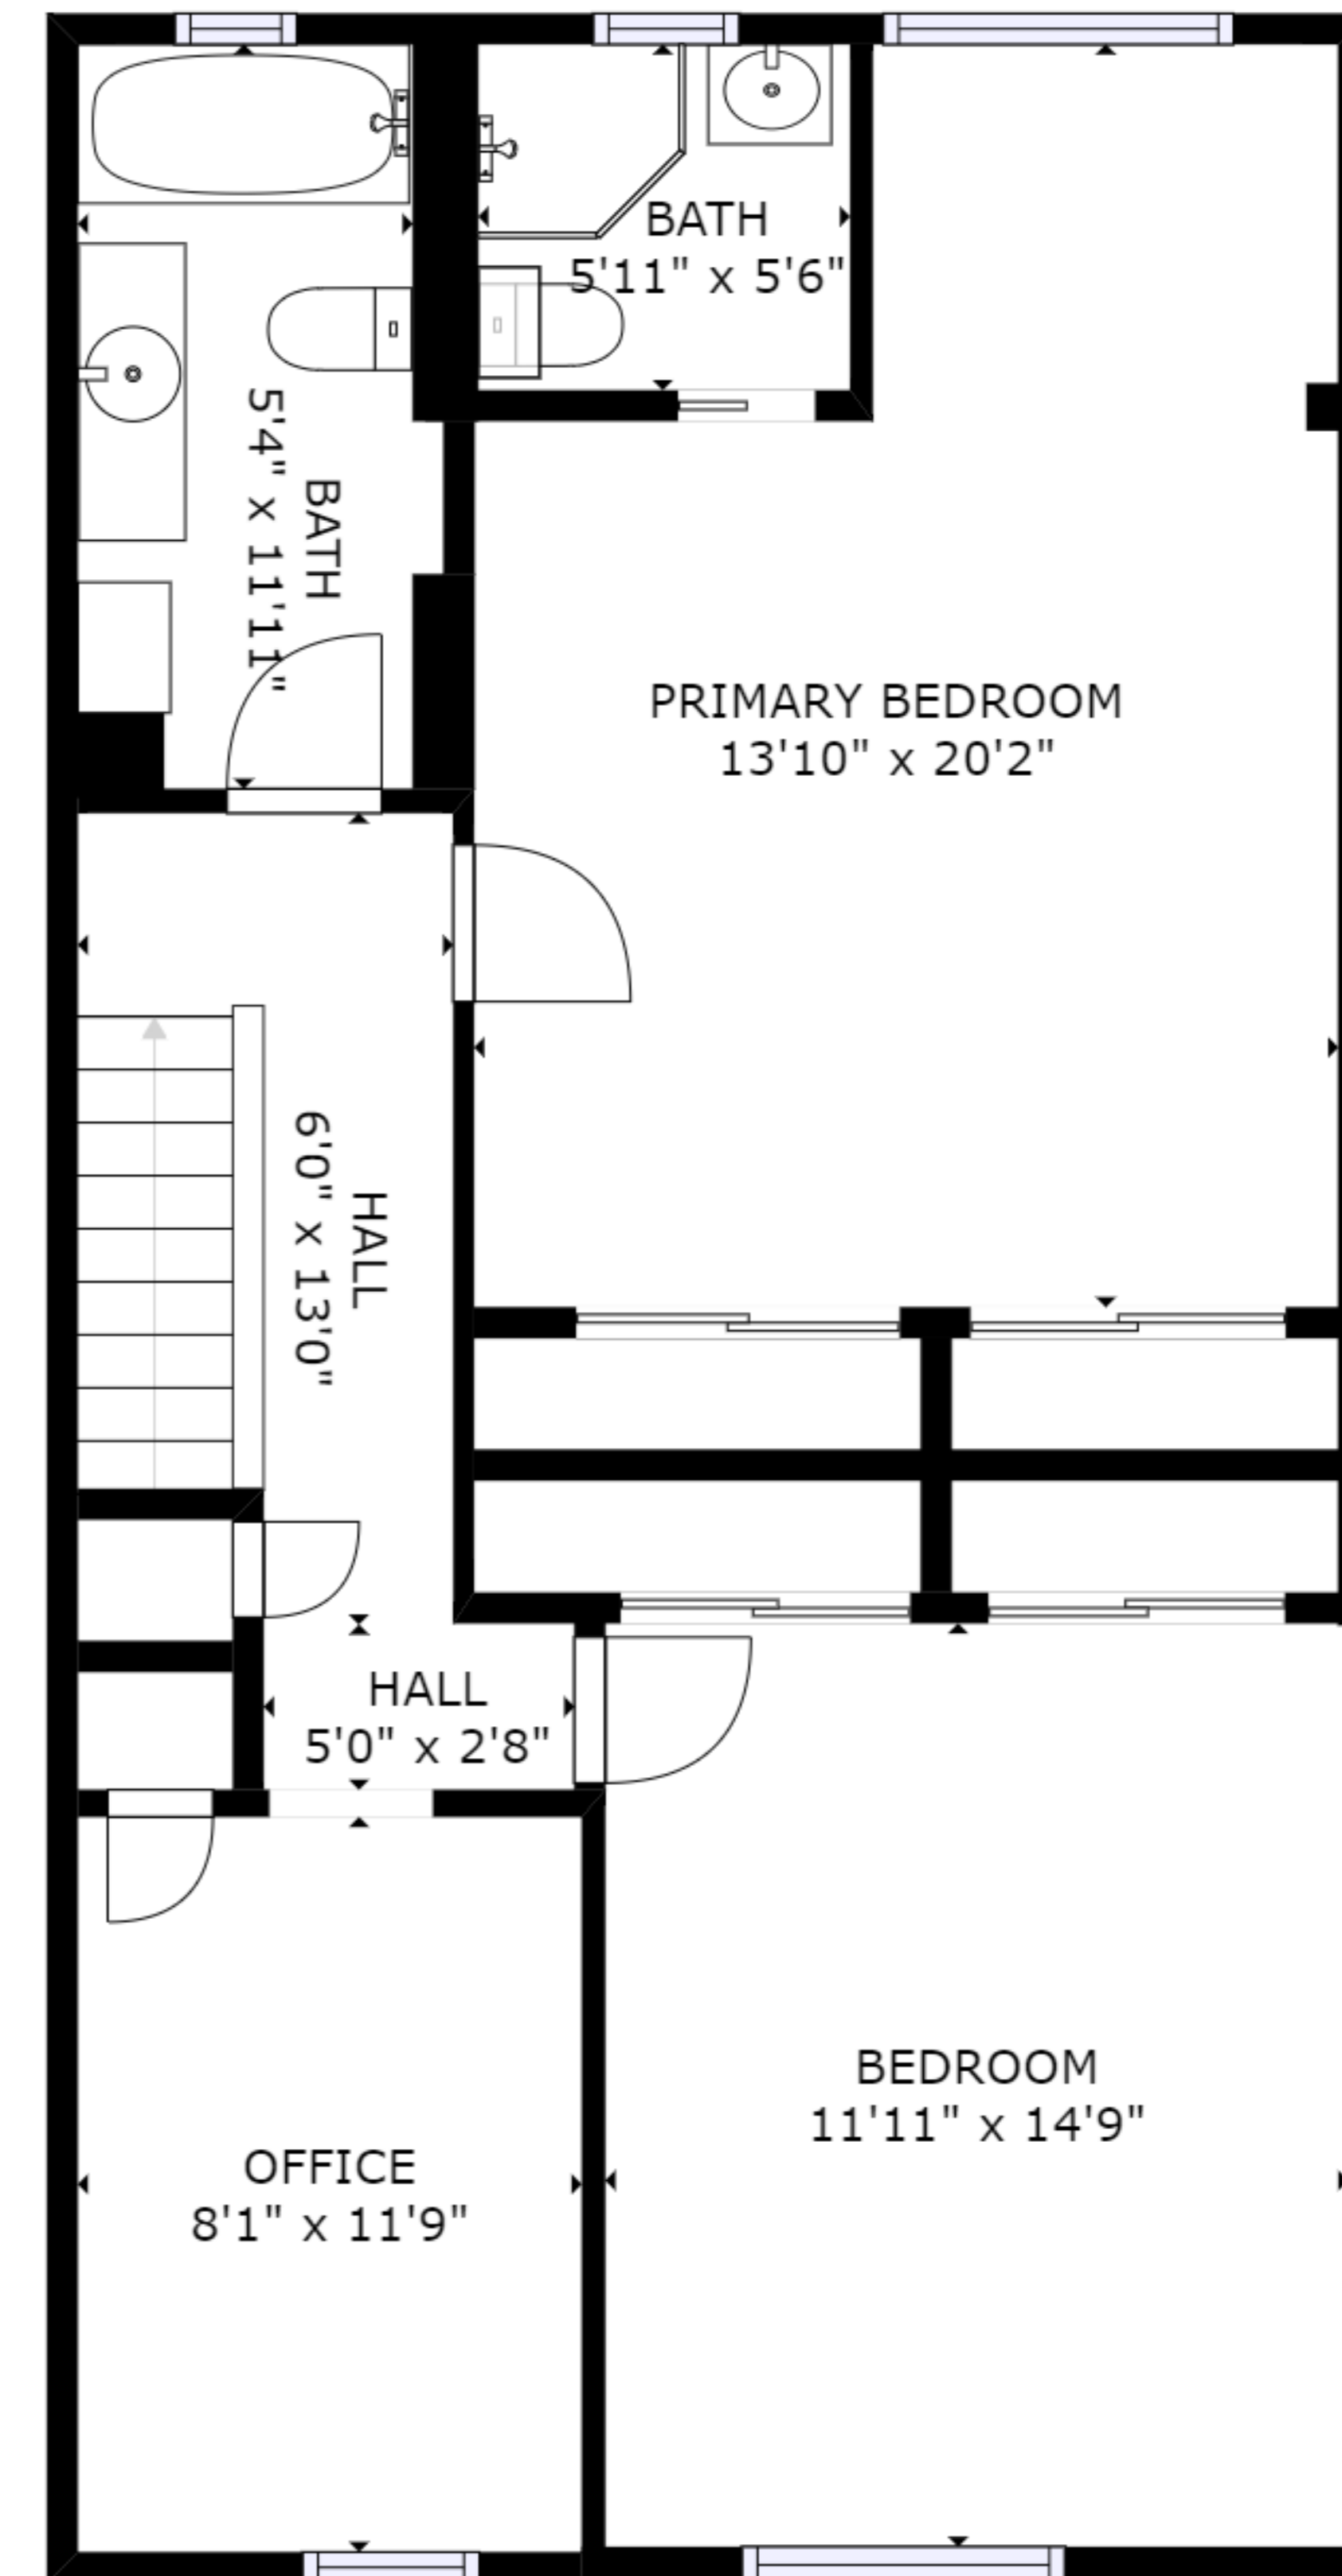

FLOOR 1

FLOOR 2

FLOOR 3

GROSS INTERNAL AREA
 FLOOR 1: 696 sq. ft, FLOOR 2: 867 sq. ft
 FLOOR 3: 810 sq. ft
 TOTAL: 2373 sq. ft
 SIZES AND DIMENSIONS ARE APPROXIMATE, ACTUAL MAY VARY.