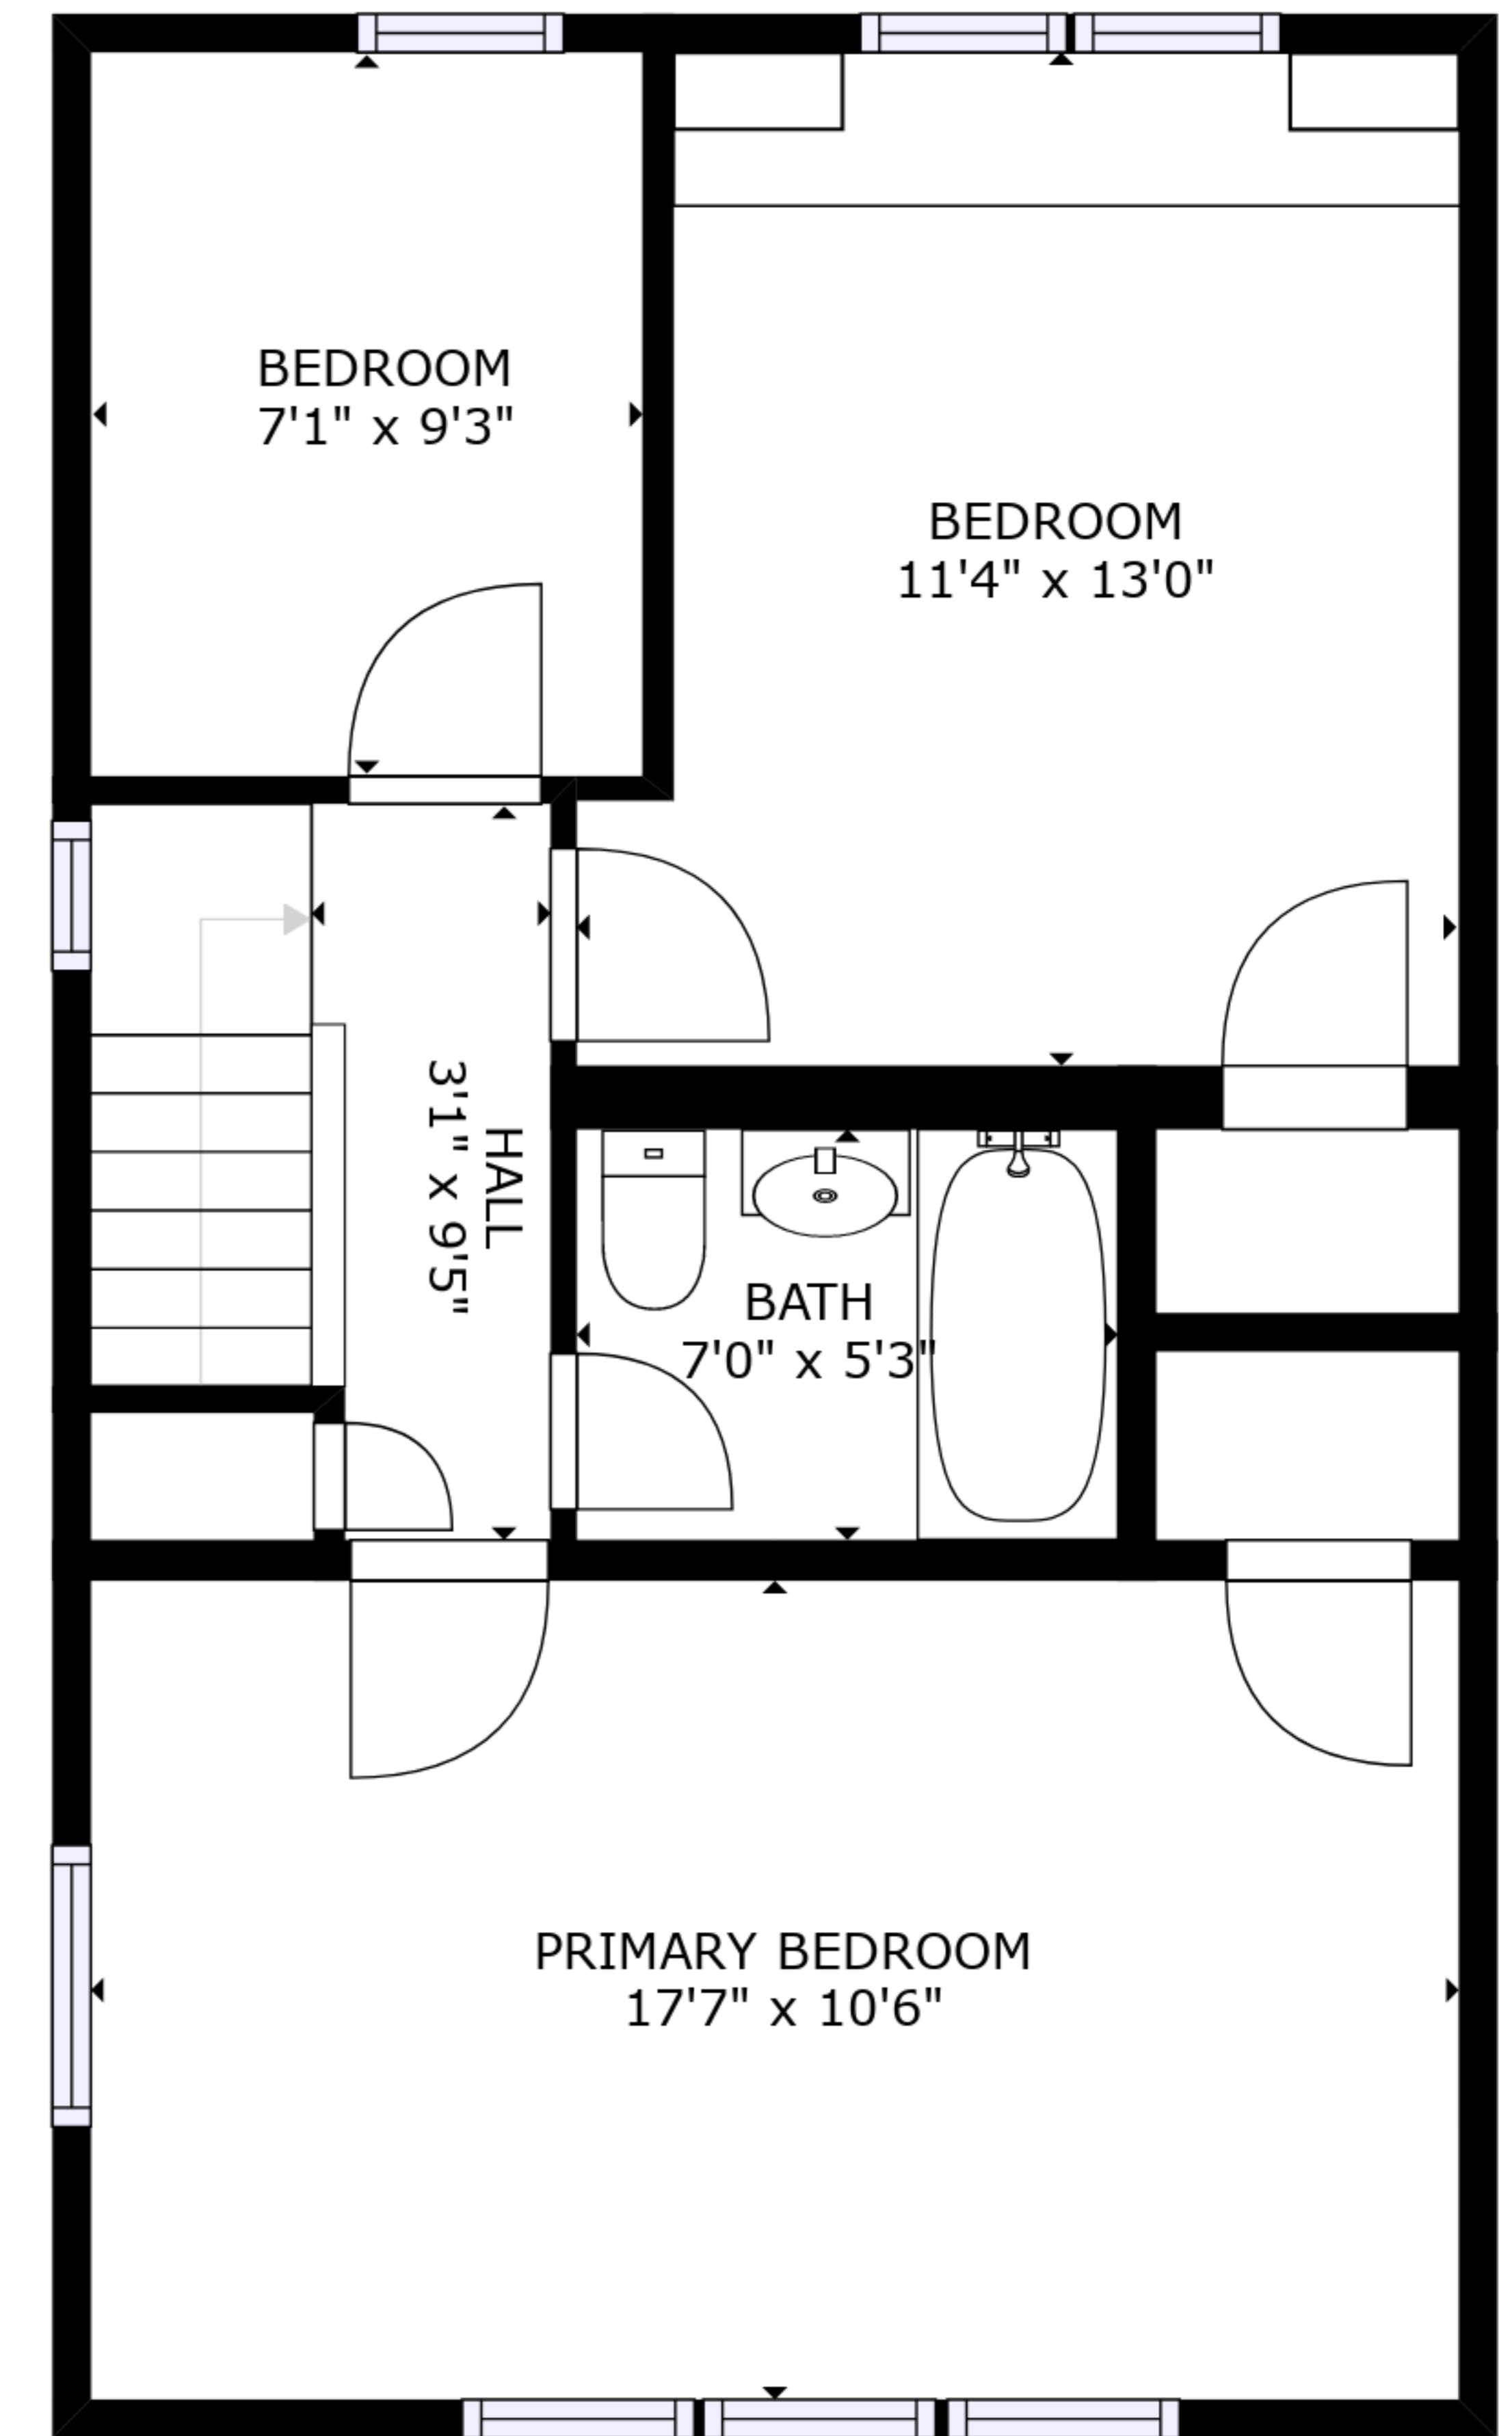

FLOOR 1

FLOOR 2

FLOOR 3

GROSS INTERNAL AREA
 FLOOR 1: 522 sq. ft, FLOOR 2: 554 sq. ft
 FLOOR 3: 531 sq. ft
 TOTAL: 1607 sq. ft

SIZES AND DIMENSIONS ARE APPROXIMATE, ACTUAL MAY VARY.