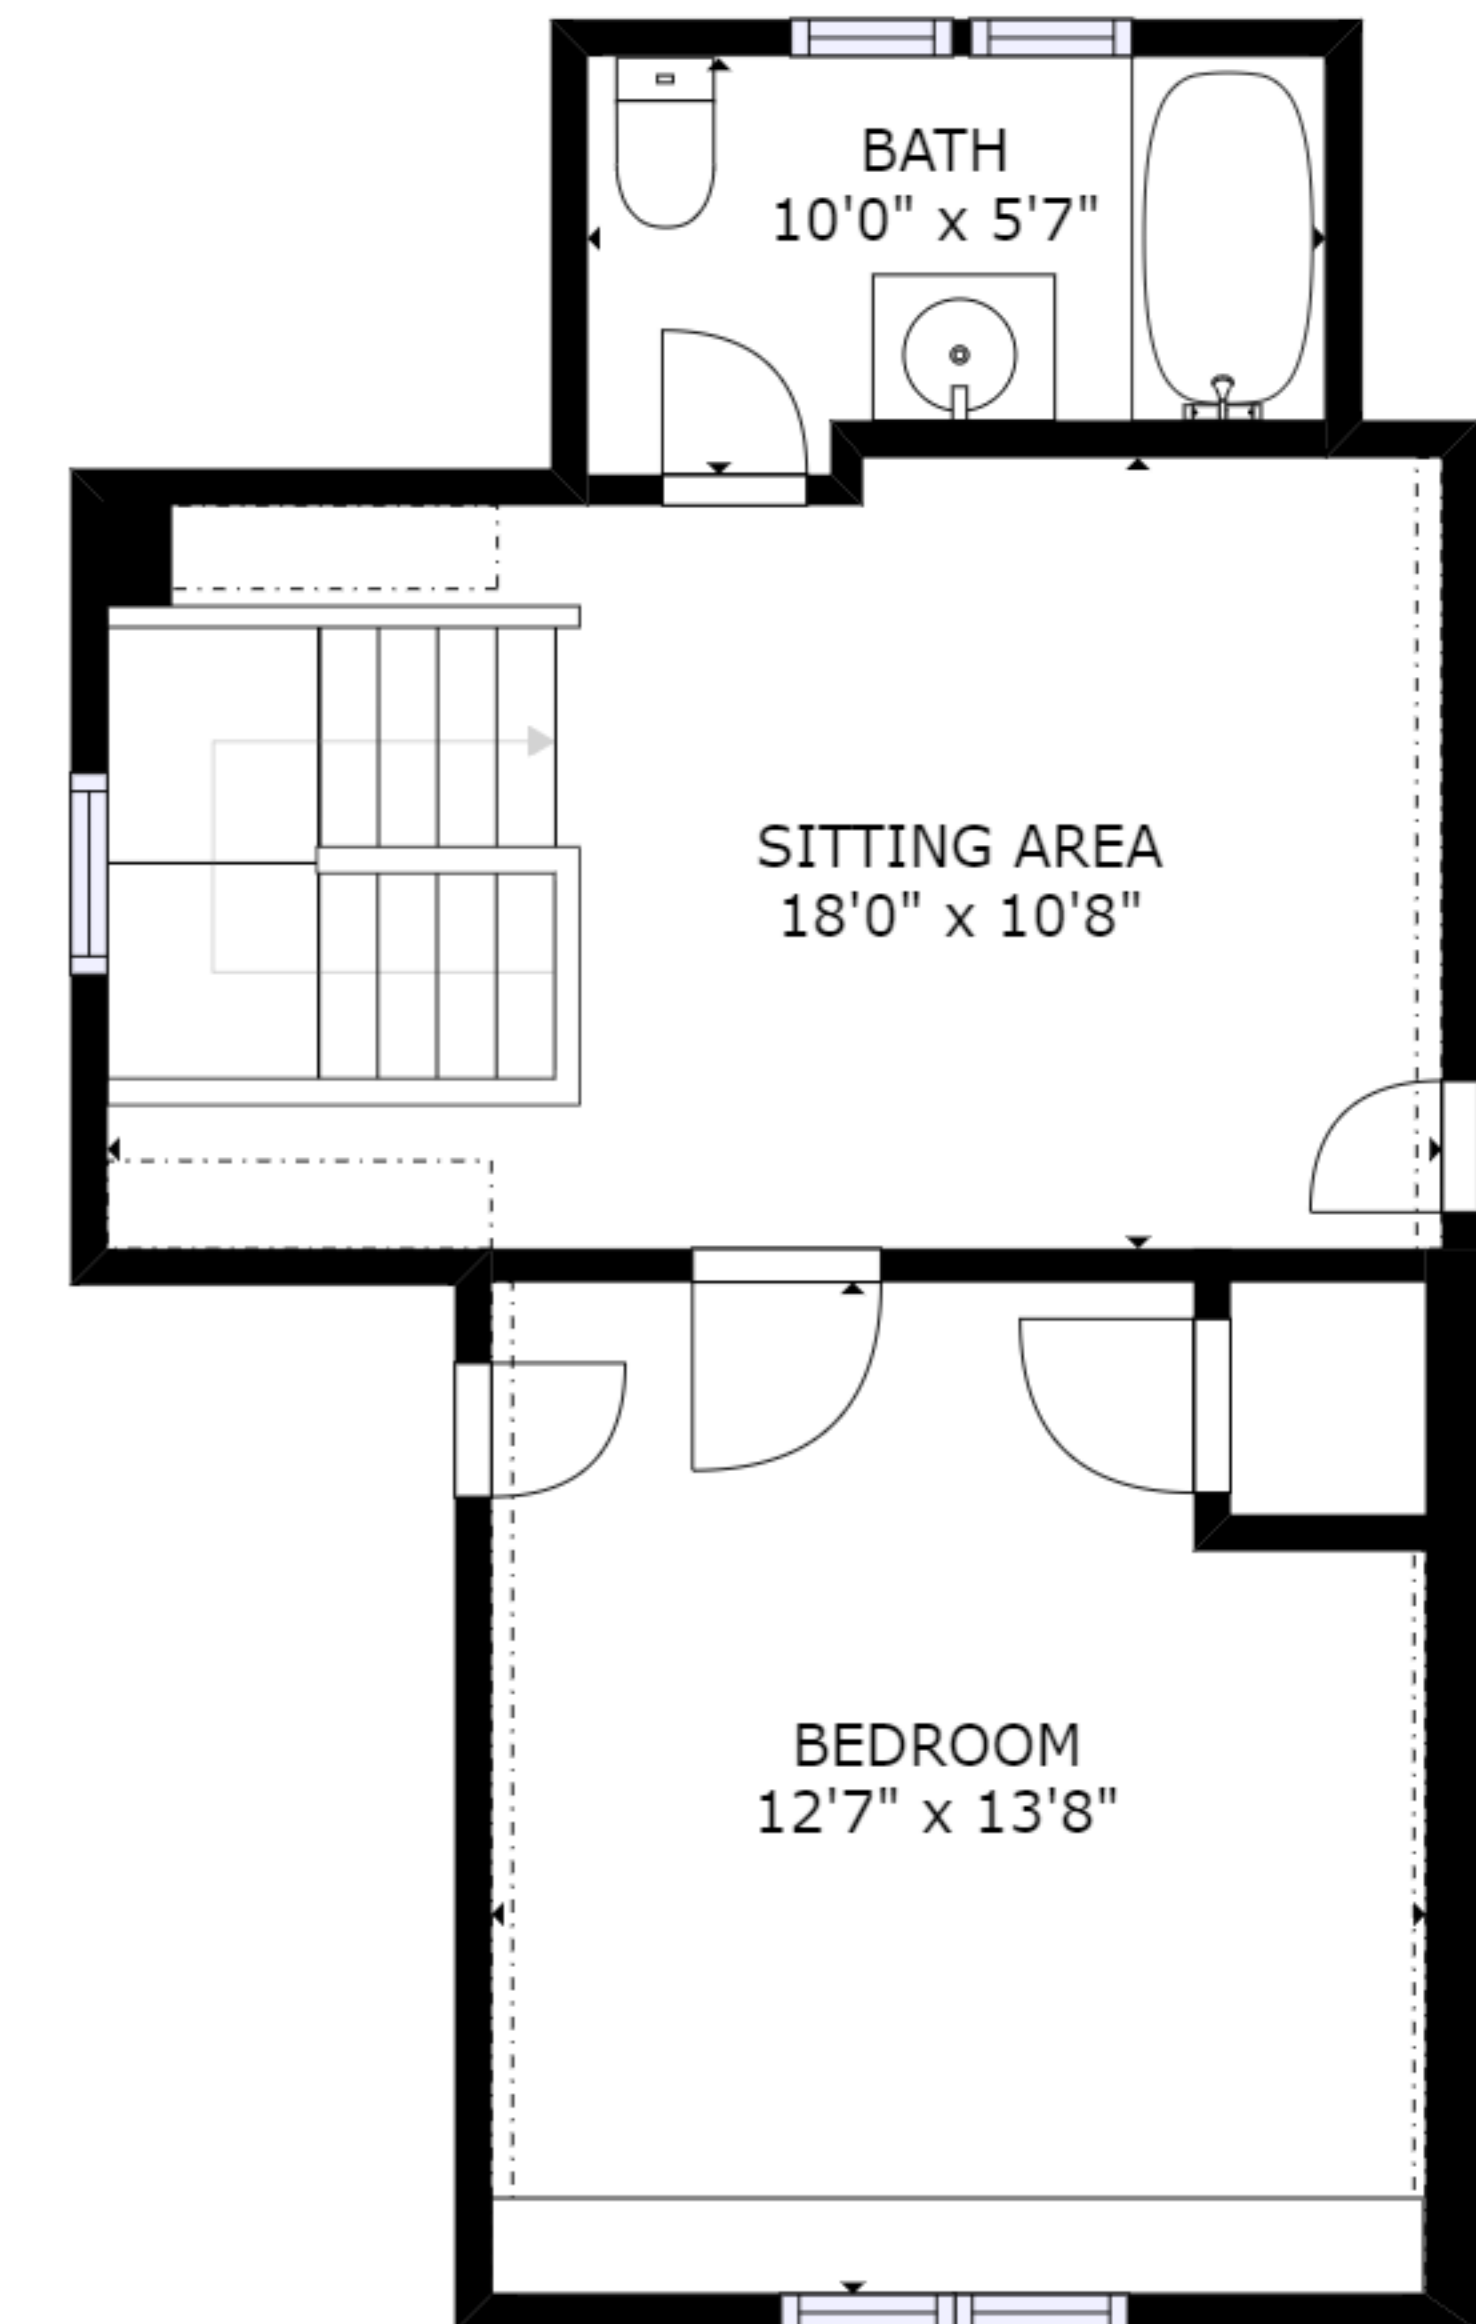

FLOOR 1

FLOOR 2

FLOOR 3

FLOOR 4

GROSS INTERNAL AREA  
 FLOOR 1: 678 sq. ft, FLOOR 2: 866 sq. ft  
 FLOOR 3: 749 sq. ft, FLOOR 4: 399 sq. ft  
 EXCLUDED AREAS: , REDUCED HEADROOM BELOW 1.5M: 21 sq. ft  
 TOTAL: 2692 sq. ft  
 SIZES AND DIMENSIONS ARE APPROXIMATE, ACTUAL MAY VARY.