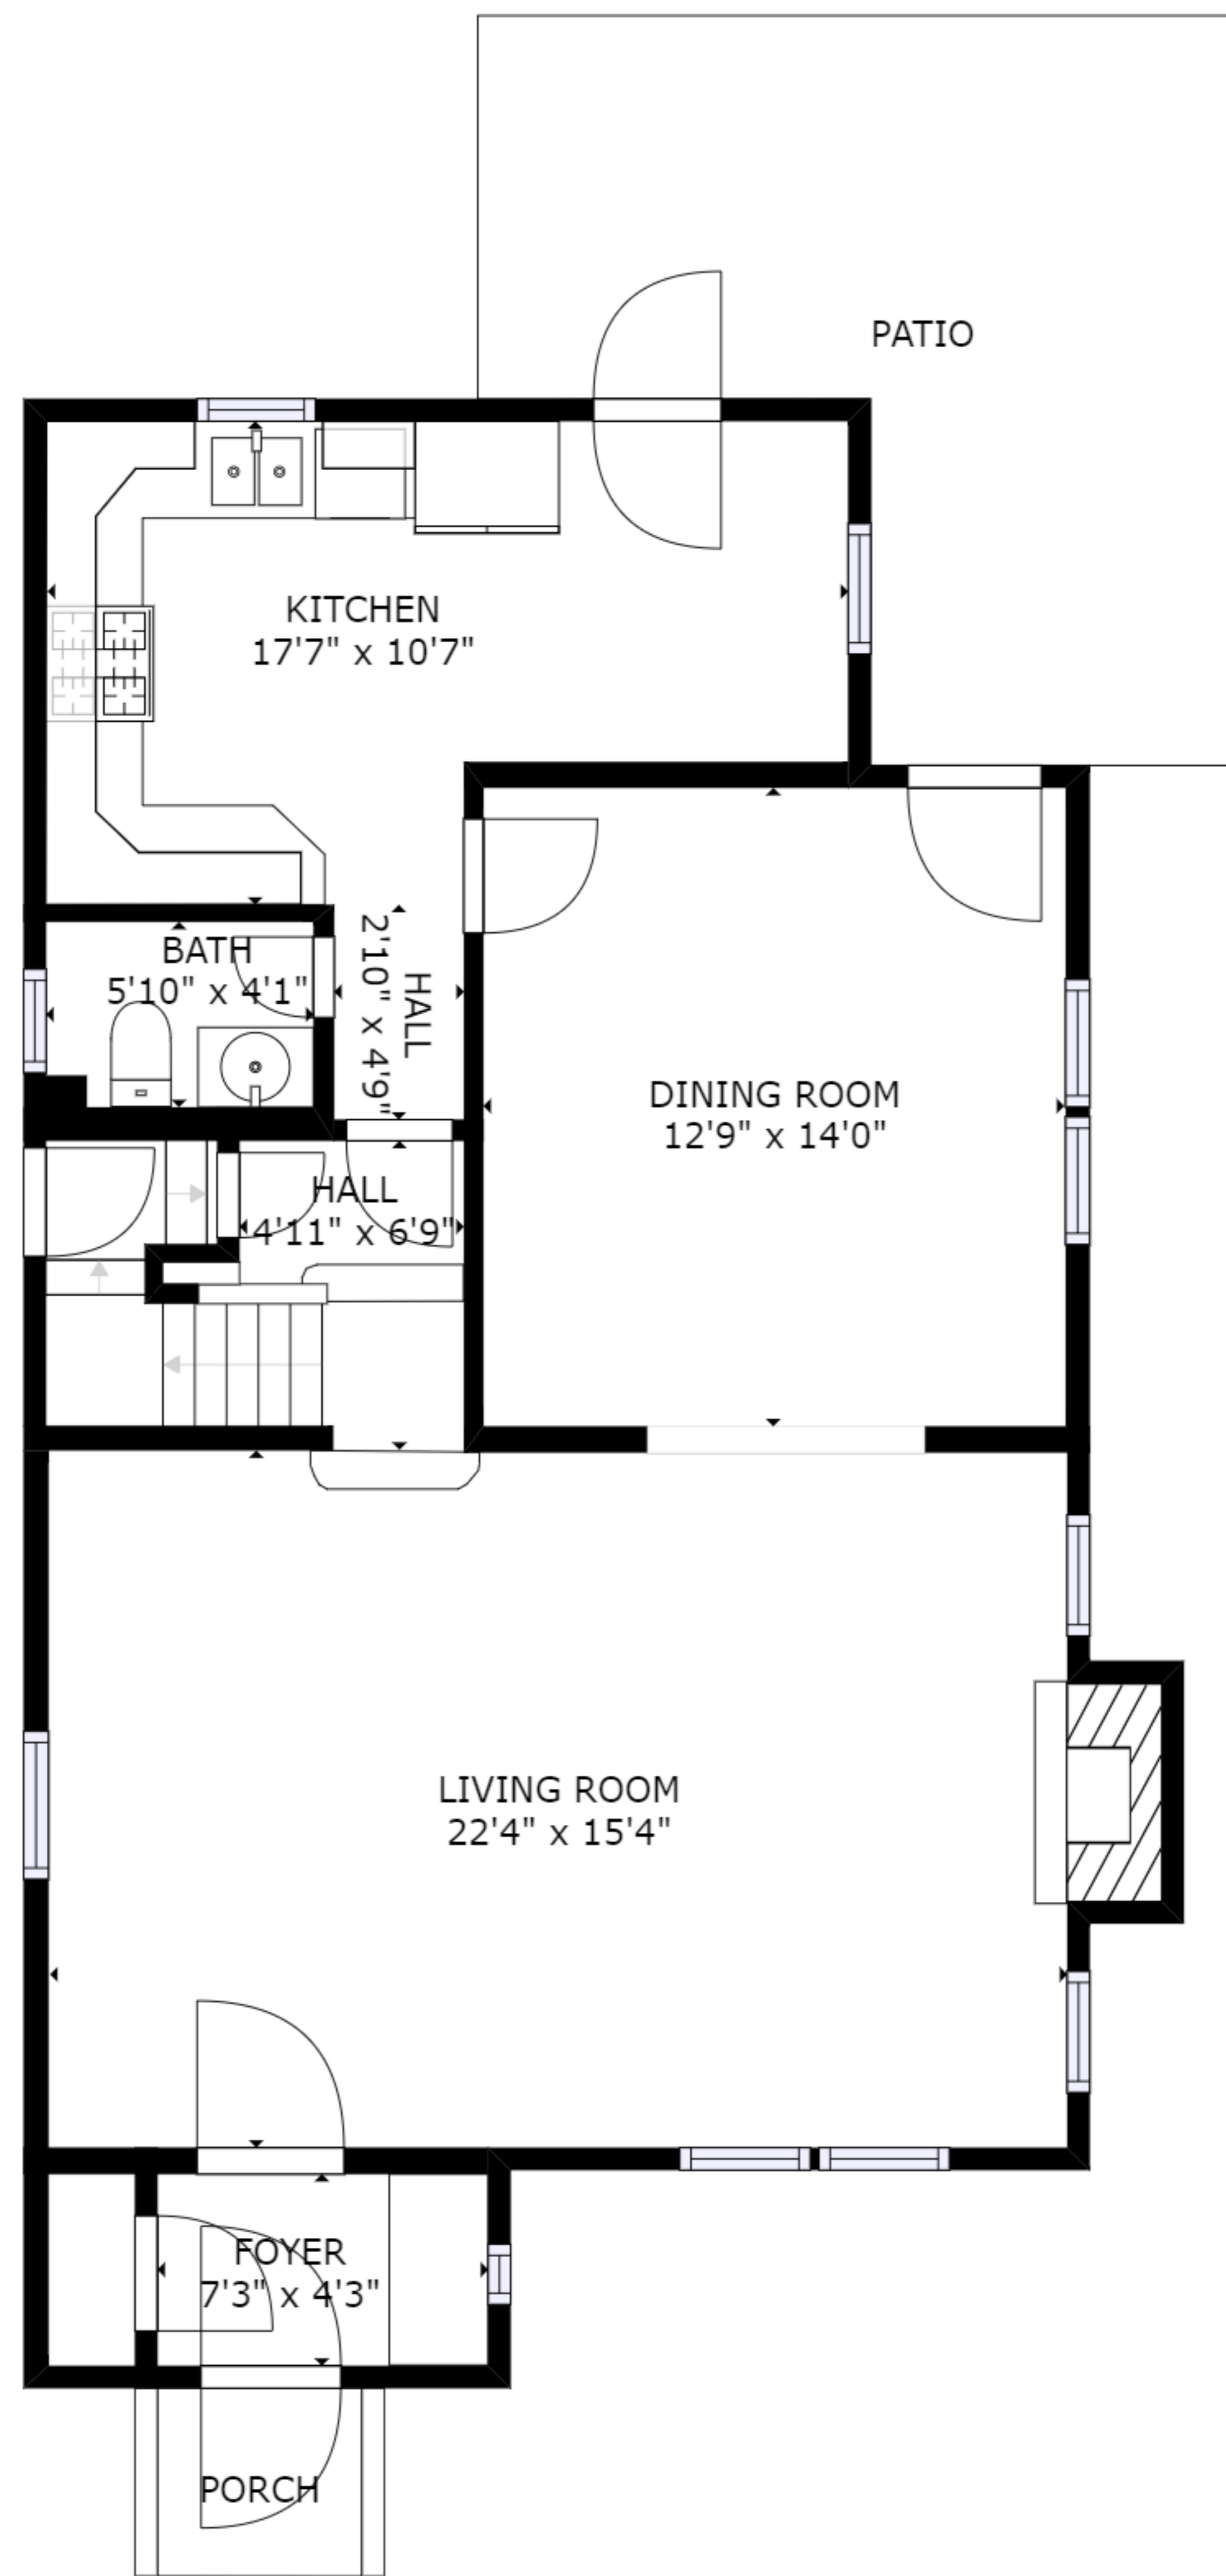

FLOOR 1

FLOOR 2

FLOOR 3

FLOOR 4

GROSS INTERNAL AREA  
 FLOOR 1: 678 sq. ft, FLOOR 2: 866 sq. ft  
 FLOOR 3: 749 sq. ft, FLOOR 4: 399 sq. ft  
 EXCLUDED AREAS: , REDUCED HEADROOM BELOW 1.5M: 21 sq. ft  
 TOTAL: 2692 sq. ft  
 SIZES AND DIMENSIONS ARE APPROXIMATE, ACTUAL MAY VARY.