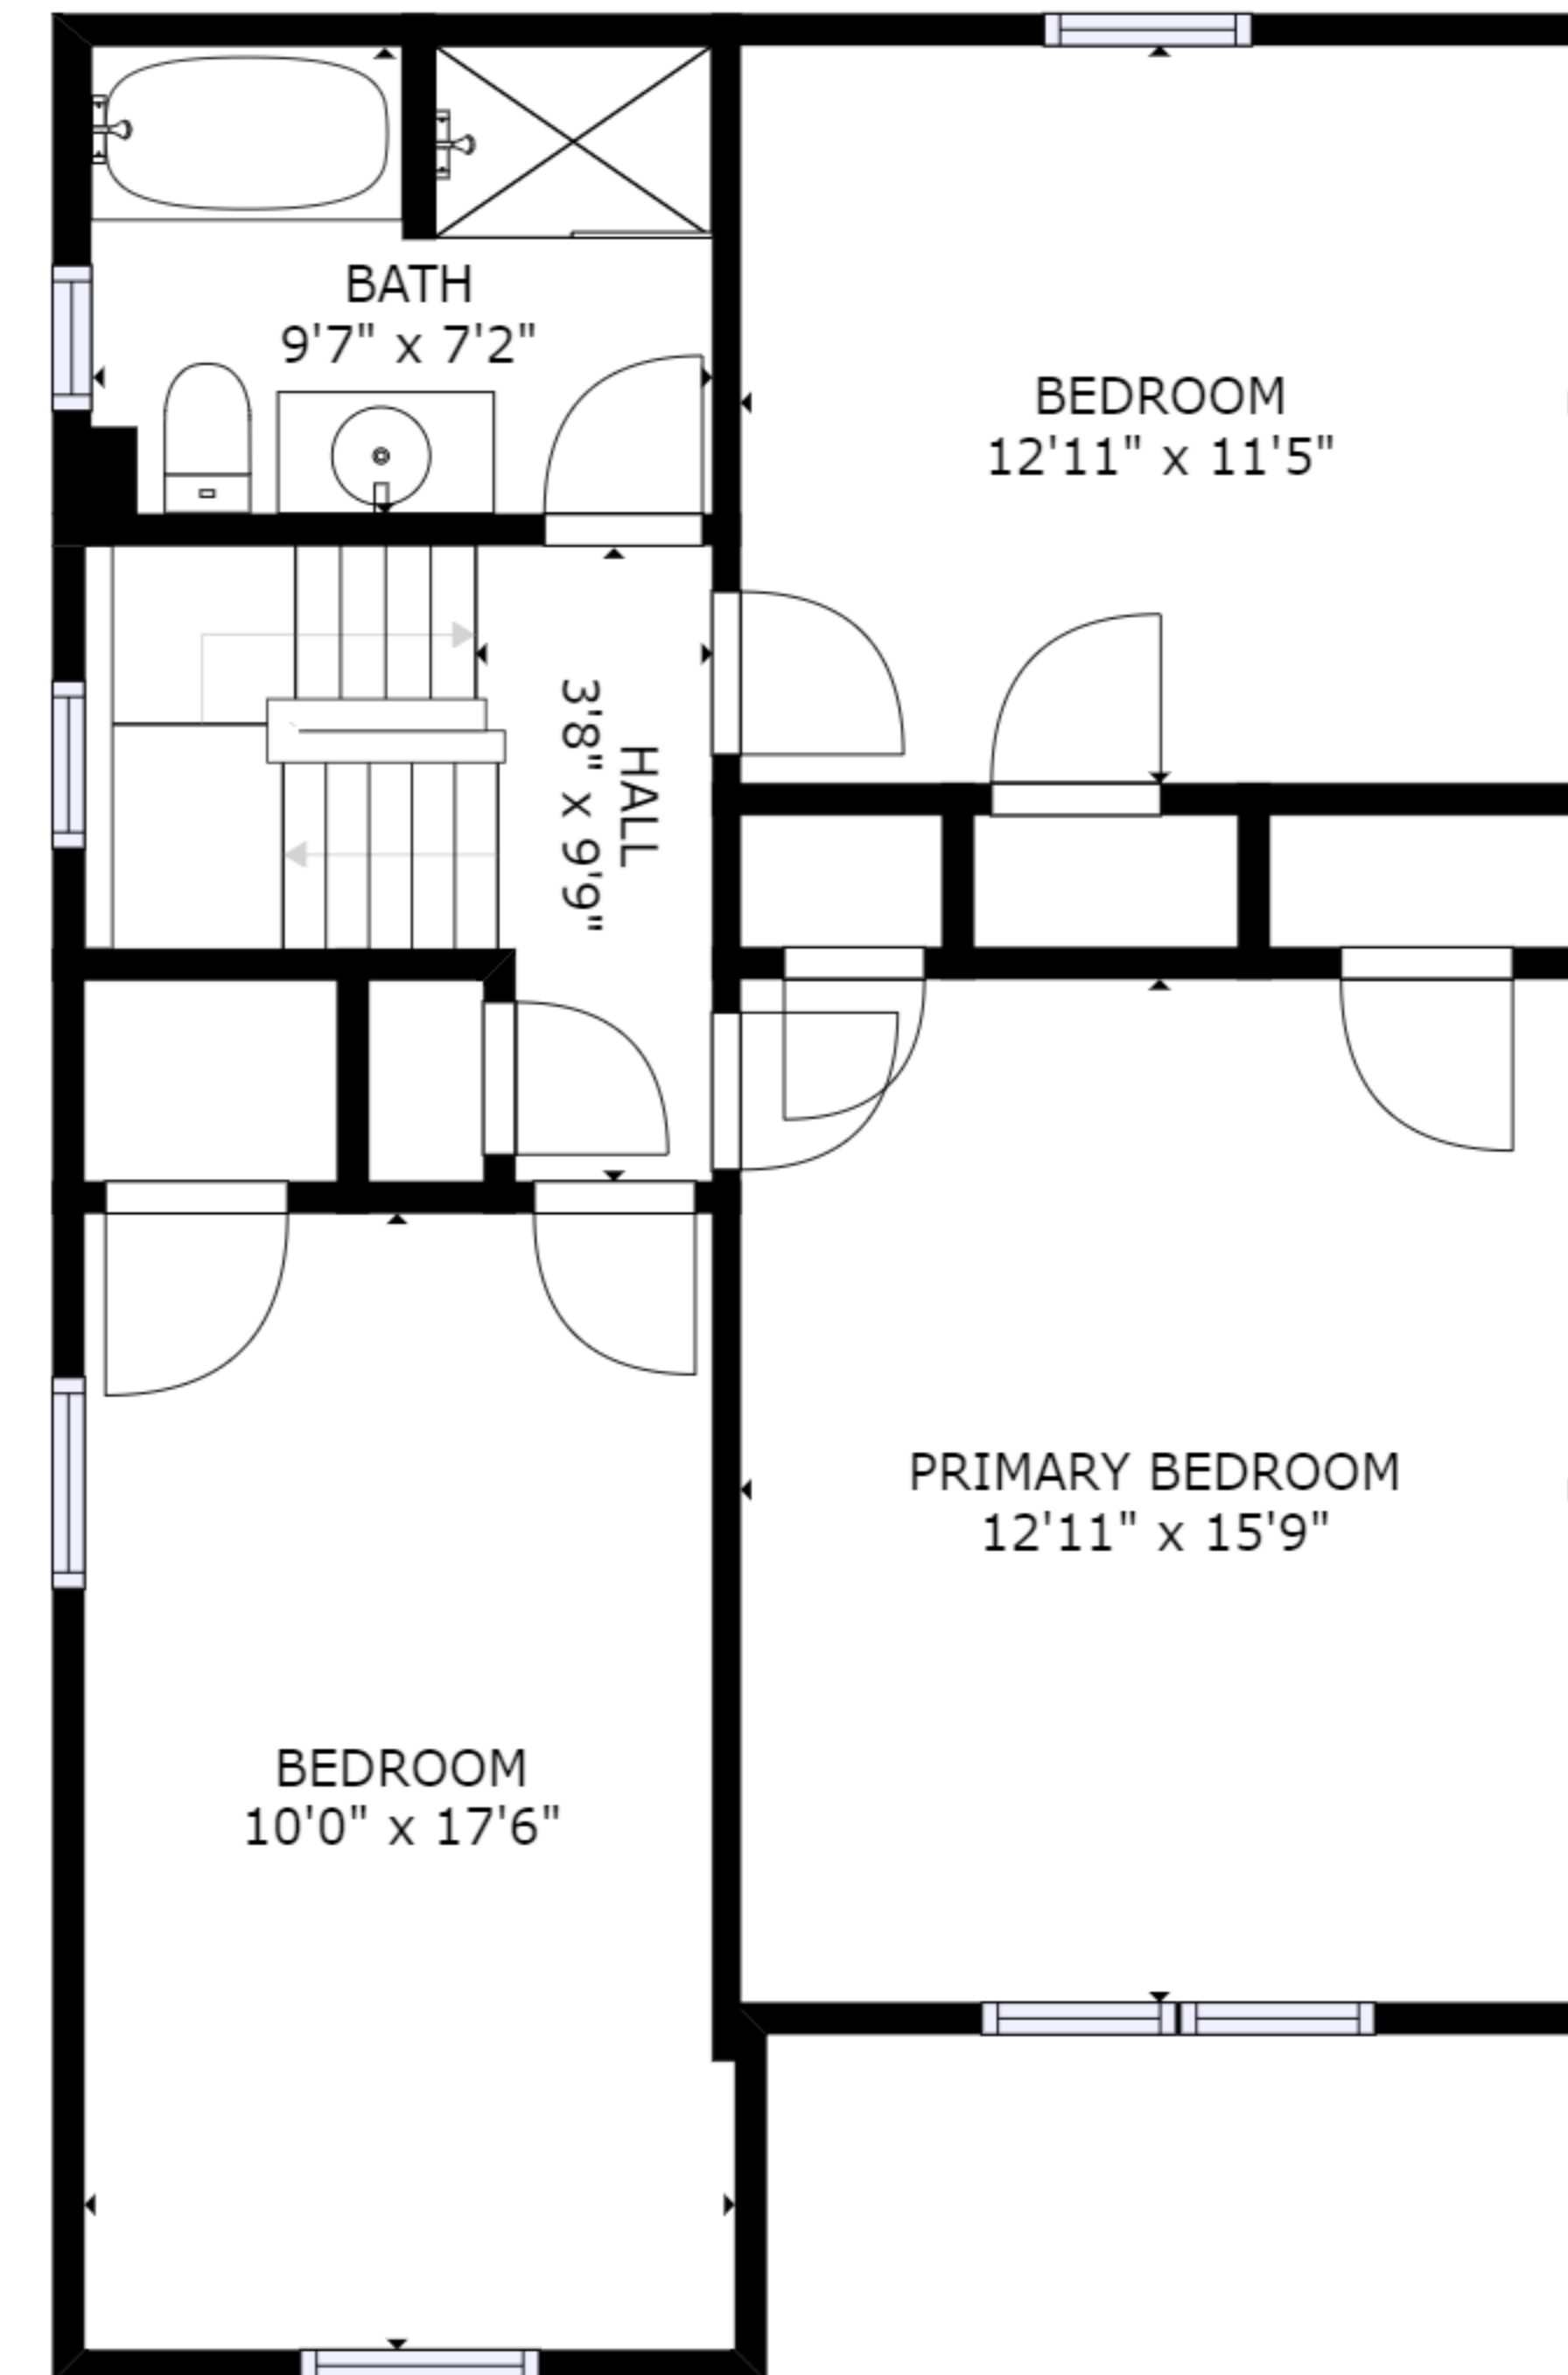

FLOOR 1

FLOOR 2

FLOOR 3

FLOOR 4

GROSS INTERNAL AREA  
 FLOOR 1: 678 sq. ft, FLOOR 2: 866 sq. ft  
 FLOOR 3: 749 sq. ft, FLOOR 4: 399 sq. ft  
 EXCLUDED AREAS: , REDUCED HEADROOM BELOW 1.5M: 21 sq. ft  
 TOTAL: 2692 sq. ft  
 SIZES AND DIMENSIONS ARE APPROXIMATE, ACTUAL MAY VARY.