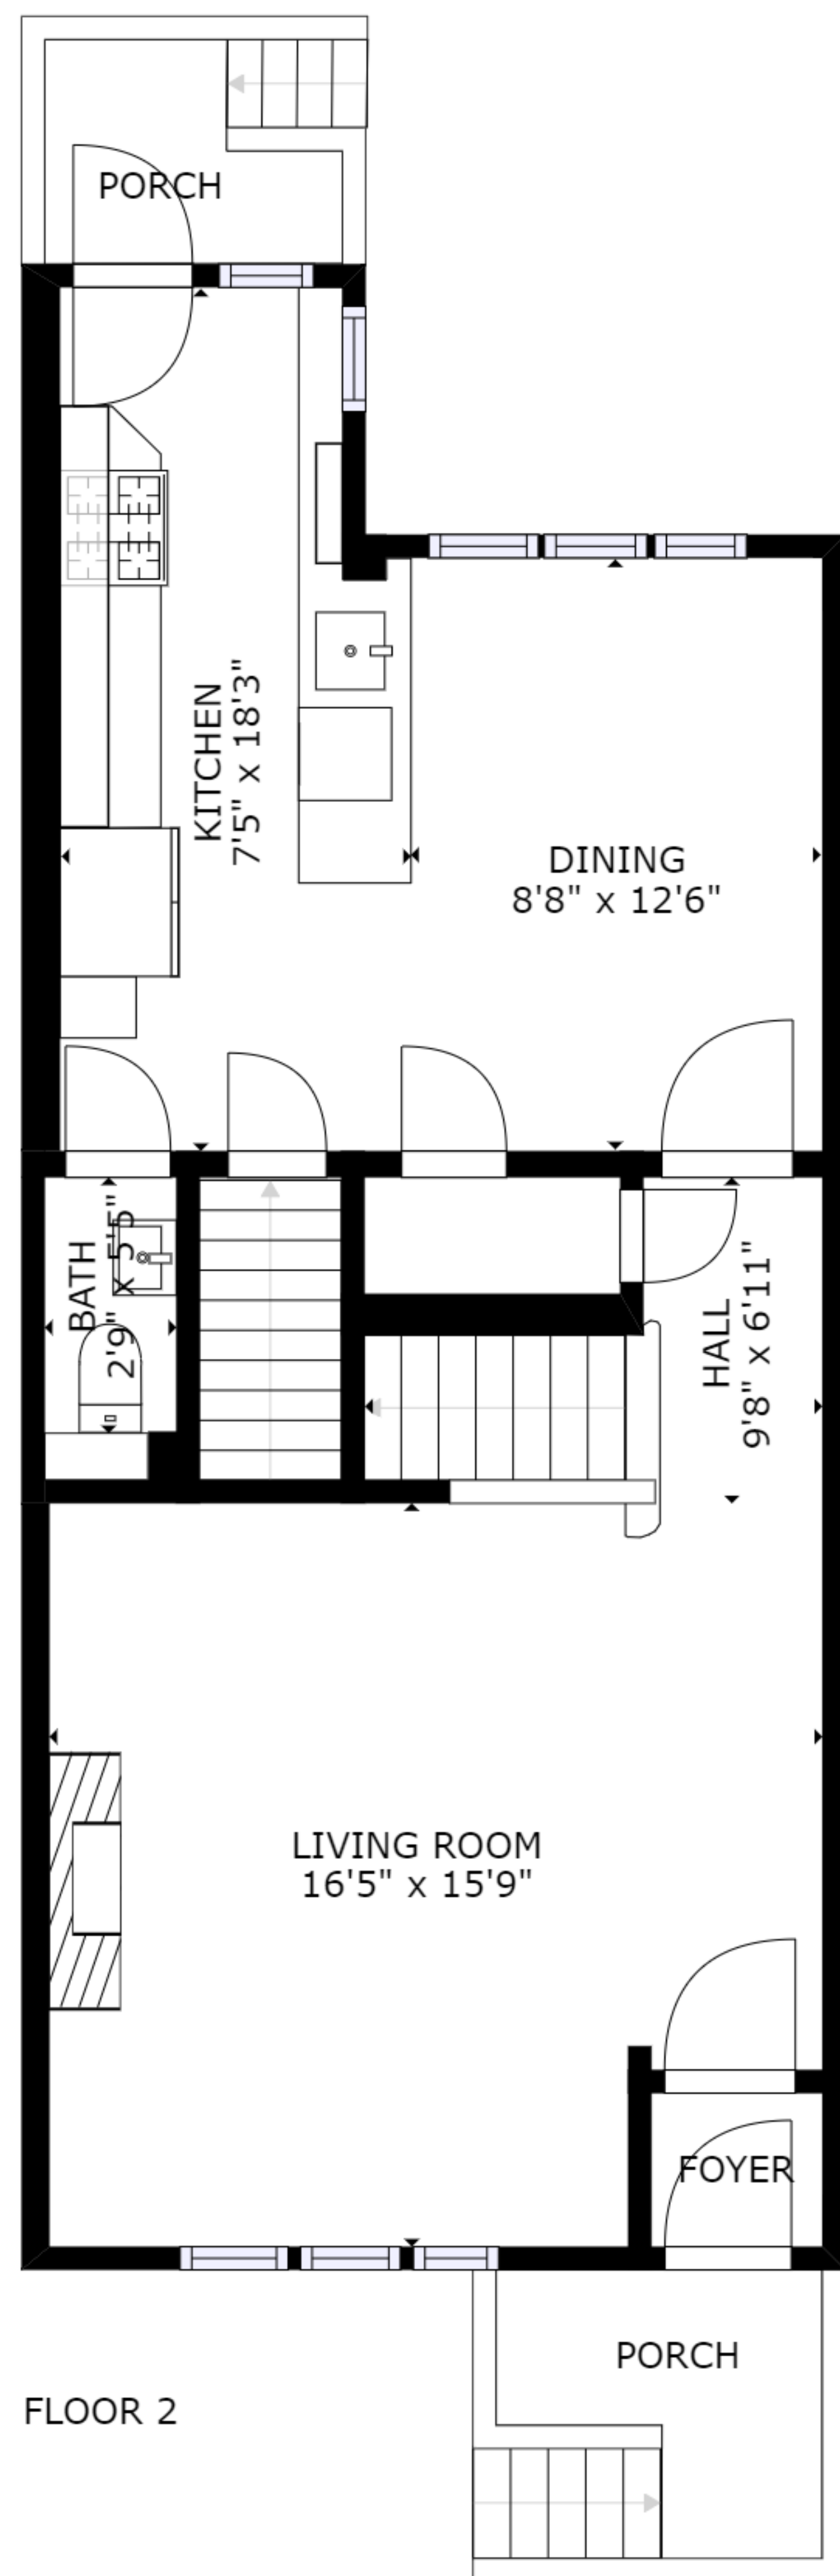

FLOOR 1

FLOOR 2

FLOOR 3

FLOOR 4

GROSS INTERNAL AREA
 FLOOR 1: 480 sq. ft, FLOOR 2: 619 sq. ft
 FLOOR 3: 587 sq. ft, FLOOR 4: 498 sq. ft
 EXCLUDED AREAS: , REDUCED HEADROOM BELOW 1.5M: 49 sq. ft
 TOTAL: 2184 sq. ft
 SIZES AND DIMENSIONS ARE APPROXIMATE, ACTUAL MAY VARY.