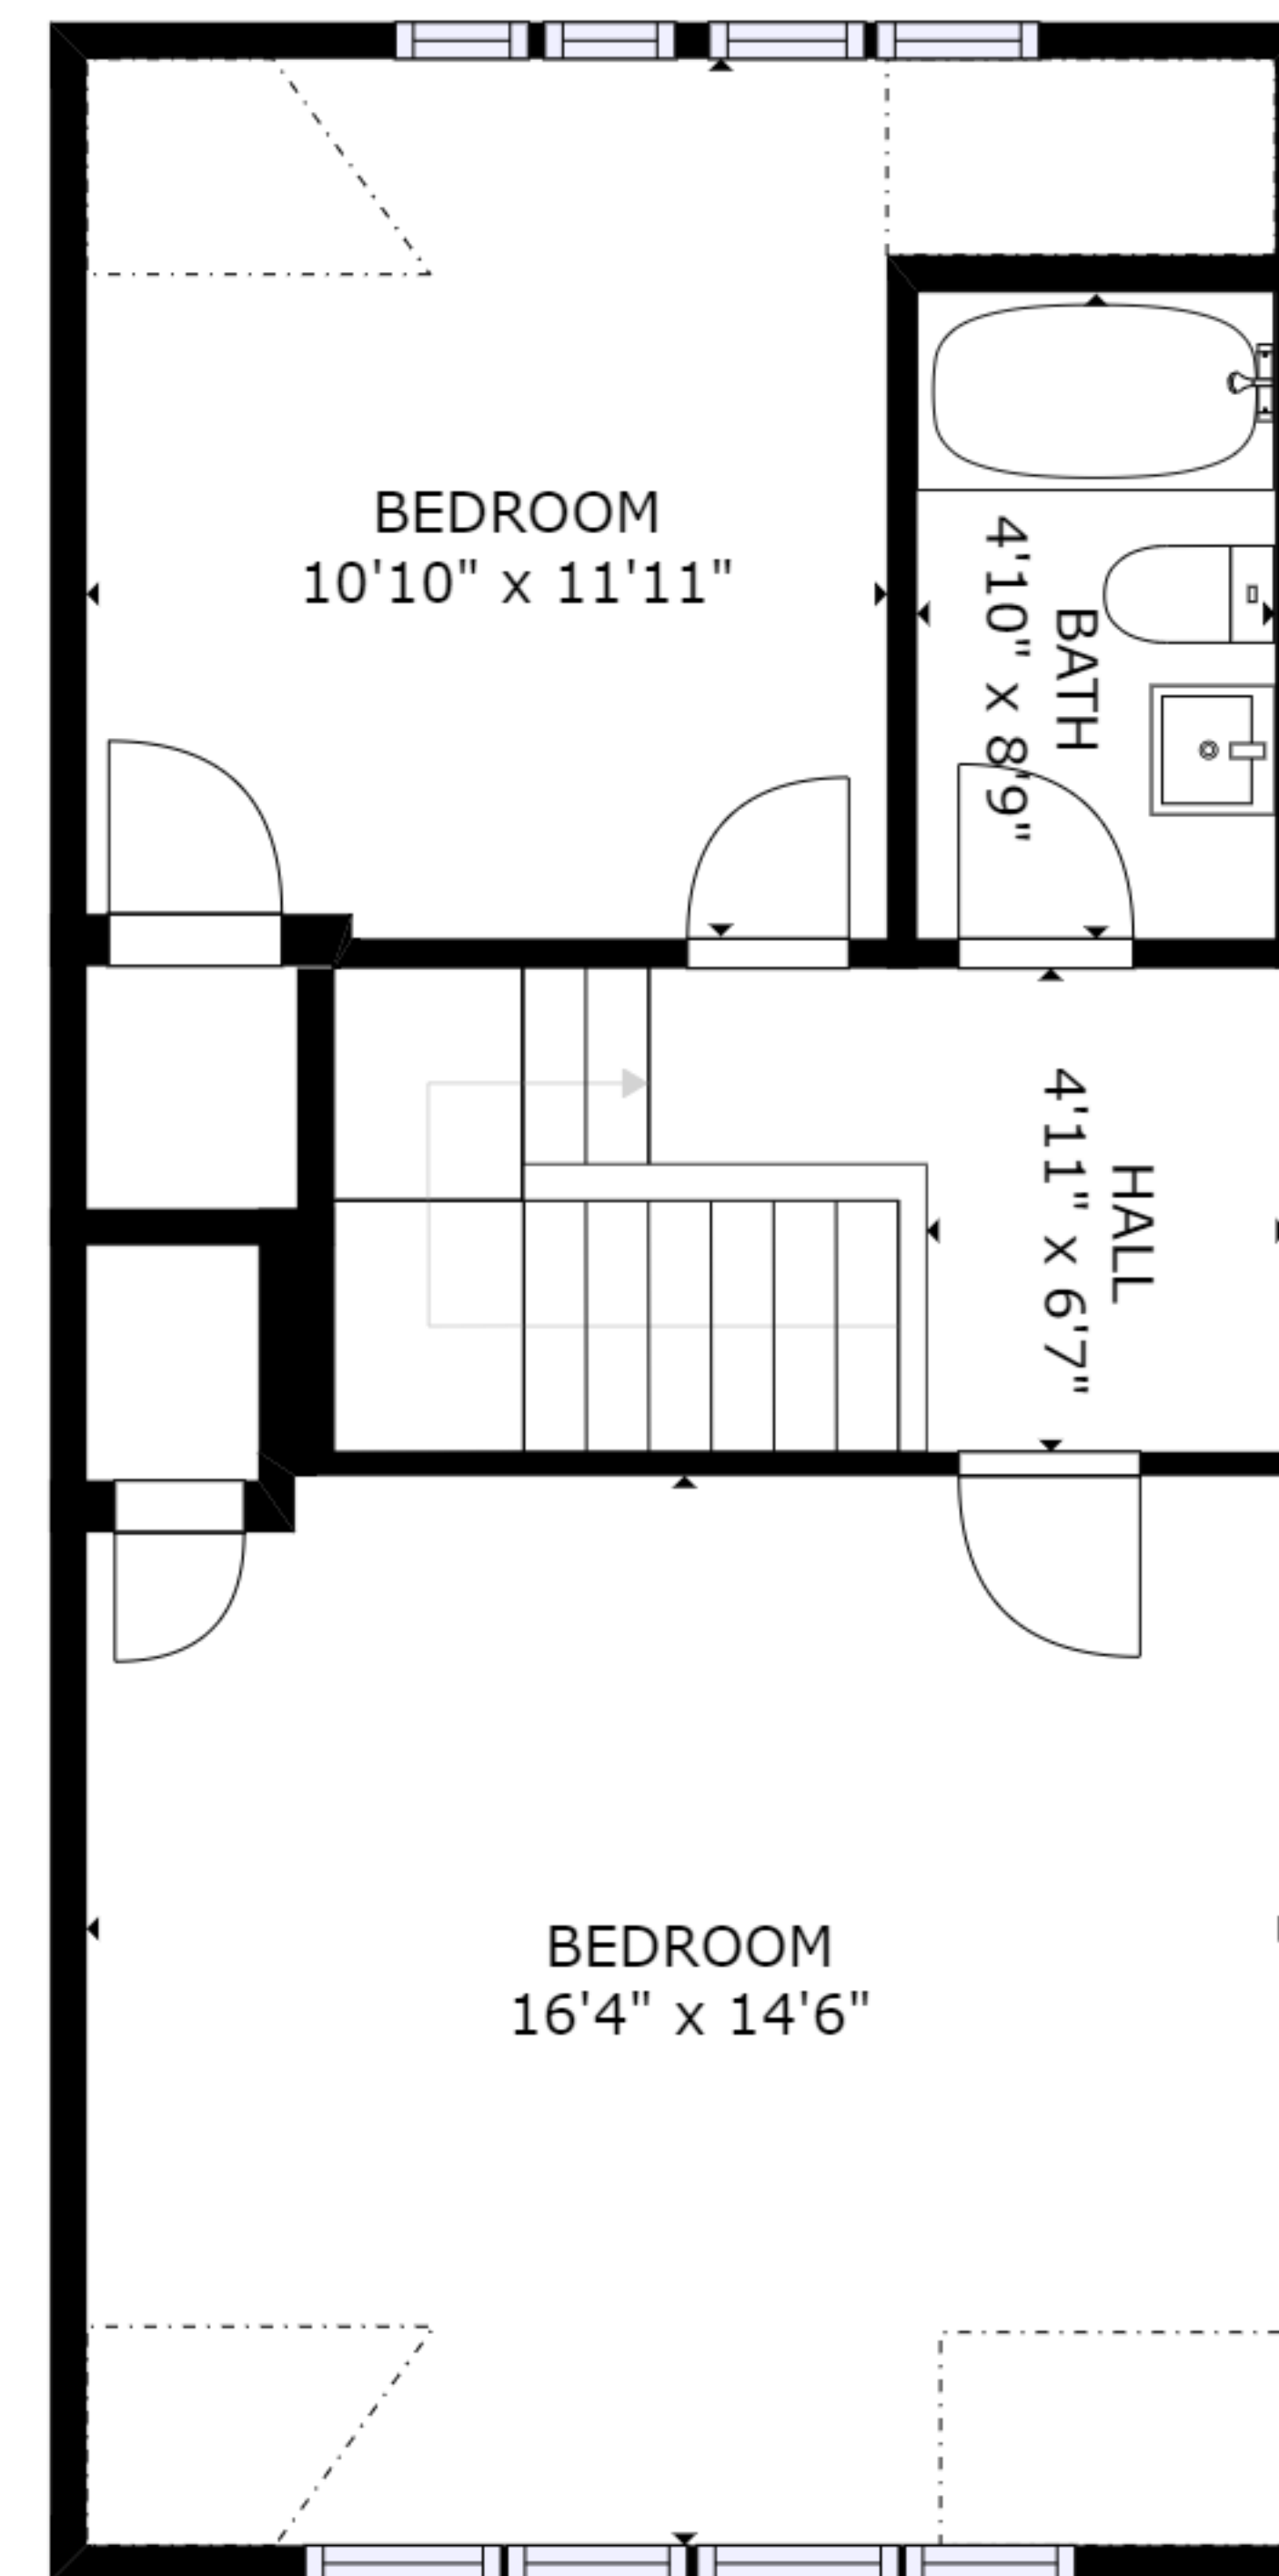

FLOOR 1

FLOOR 2

FLOOR 3

FLOOR 4

GROSS INTERNAL AREA
 FLOOR 1: 480 sq. ft, FLOOR 2: 619 sq. ft
 FLOOR 3: 587 sq. ft, FLOOR 4: 498 sq. ft
 EXCLUDED AREAS: , REDUCED HEADROOM BELOW 1.5M: 49 sq. ft
 TOTAL: 2184 sq. ft
 SIZES AND DIMENSIONS ARE APPROXIMATE, ACTUAL MAY VARY.