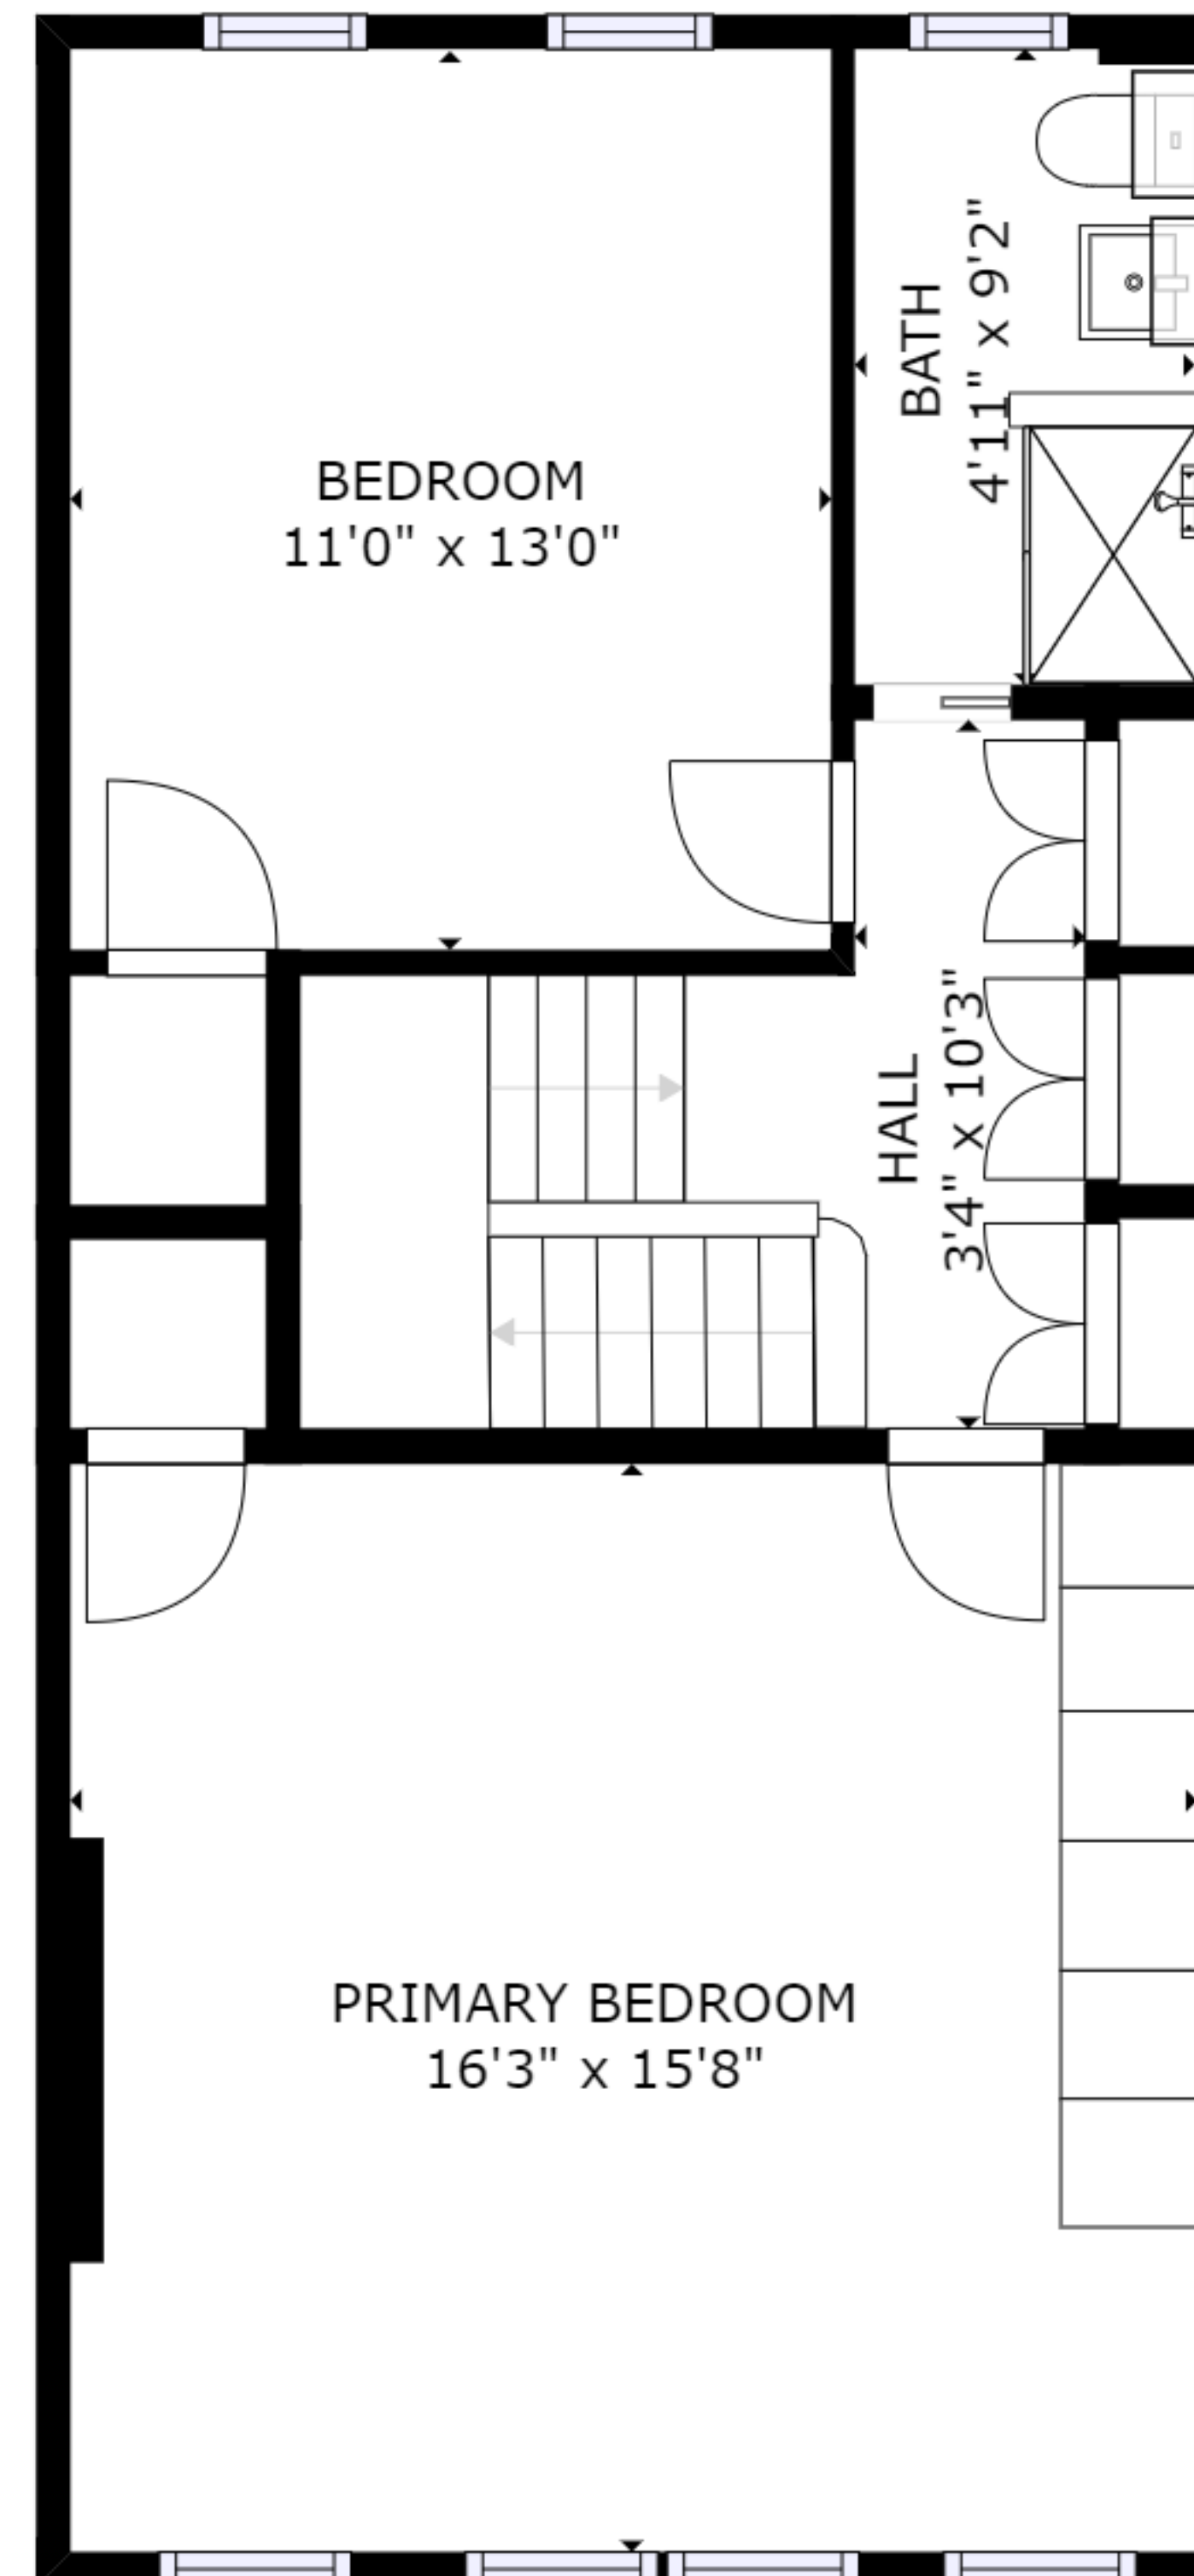

FLOOR 1

FLOOR 2

FLOOR 3

FLOOR 4

GROSS INTERNAL AREA
 FLOOR 1: 480 sq. ft, FLOOR 2: 619 sq. ft
 FLOOR 3: 587 sq. ft, FLOOR 4: 498 sq. ft
 EXCLUDED AREAS: , REDUCED HEADROOM BELOW 1.5M: 49 sq. ft
 TOTAL: 2184 sq. ft
 SIZES AND DIMENSIONS ARE APPROXIMATE, ACTUAL MAY VARY.