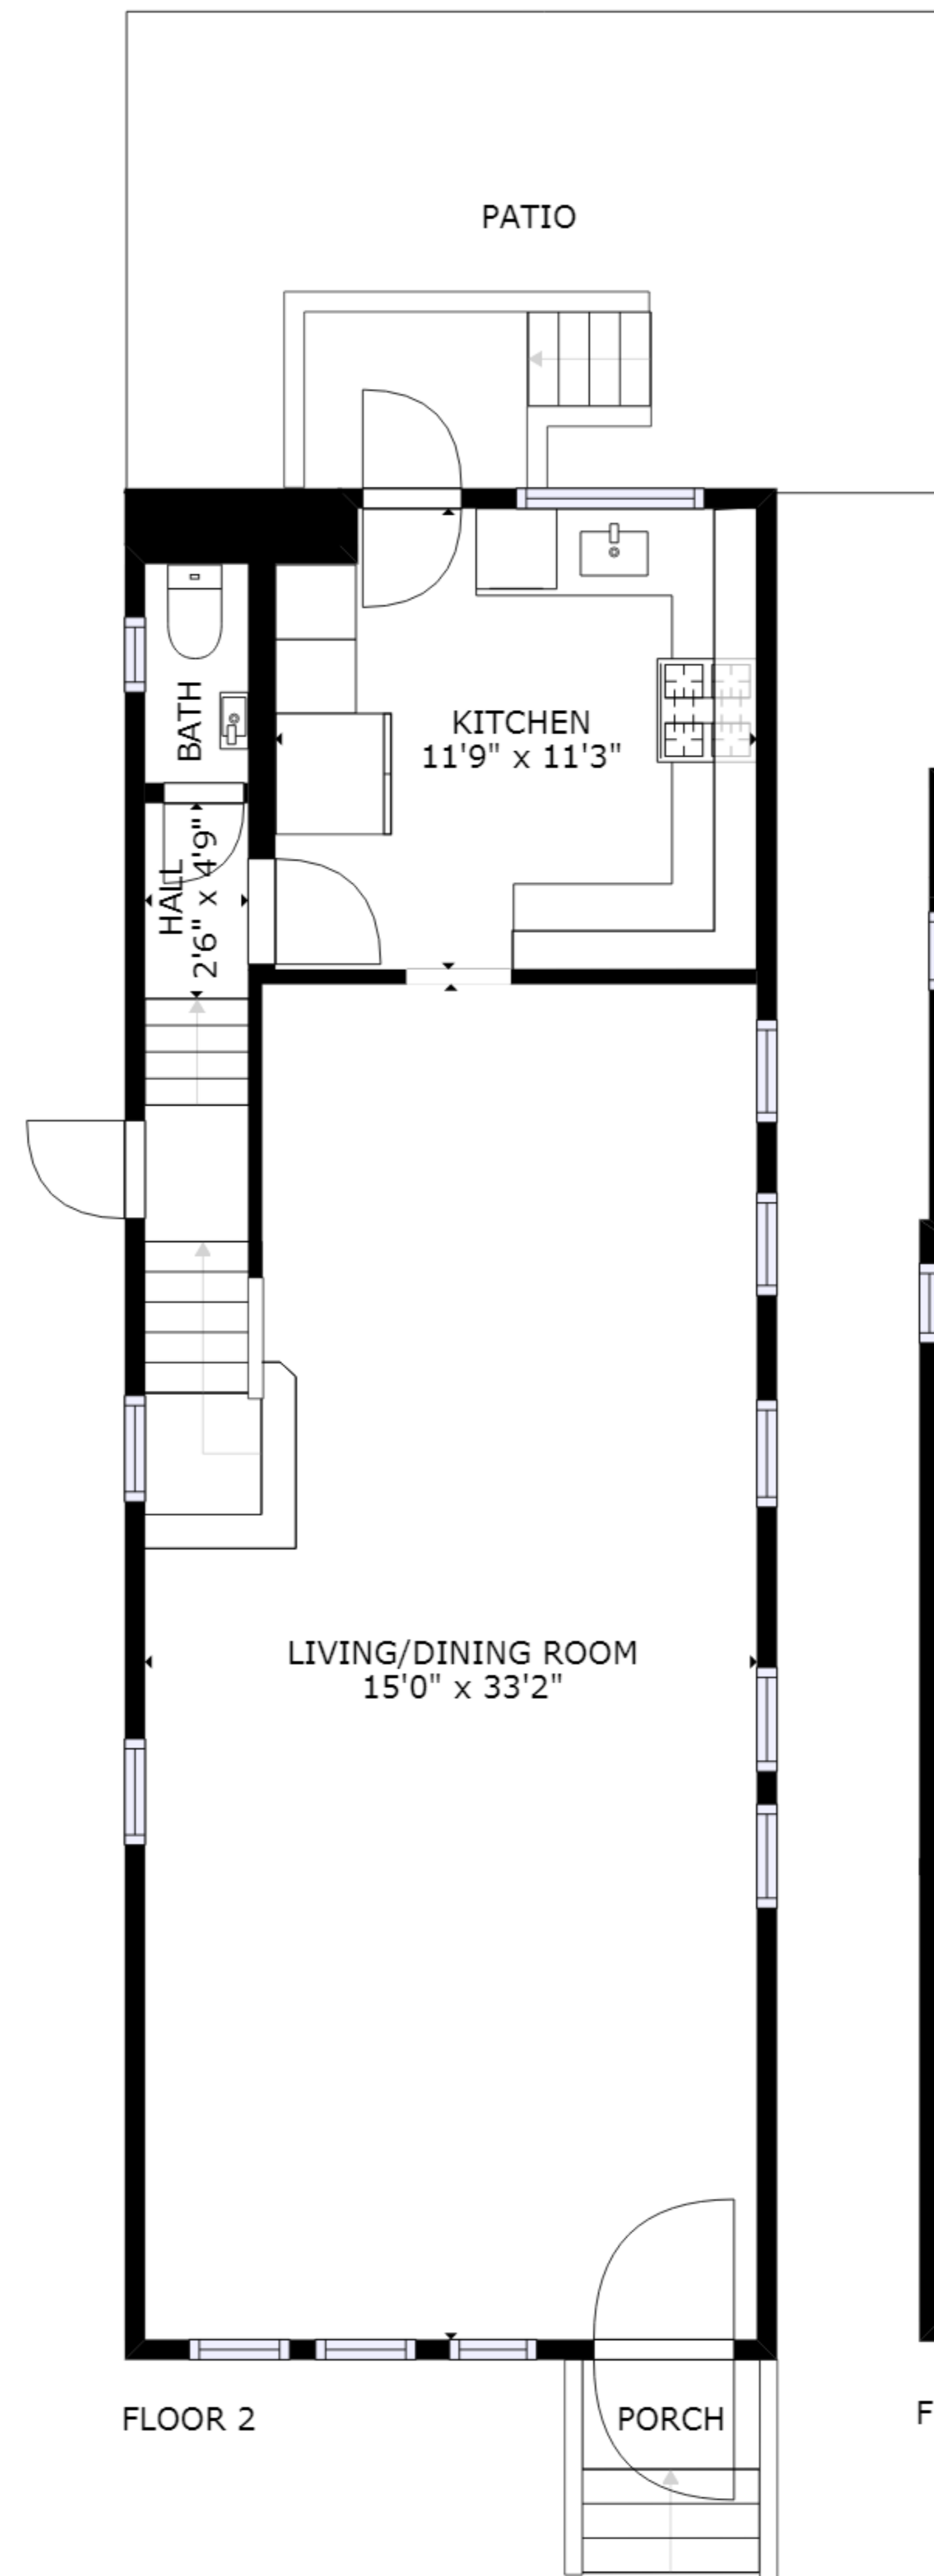

FLOOR 1

FLOOR 2

FLOOR 3

FLOOR 4

GROSS INTERNAL AREA
 FLOOR 1: 592 sq ft, FLOOR 2: 664 sq ft
 FLOOR 4: 175 sq ft, FLOOR 3: 564 sq ft
 EXCLUDED AREAS: , REDUCED HEADROOM BELOW 1.5M: 126 sq ft
 TOTAL: 1995 sq ft
 SIZES AND DIMENSIONS ARE APPROXIMATE, ACTUAL MAY VARY.