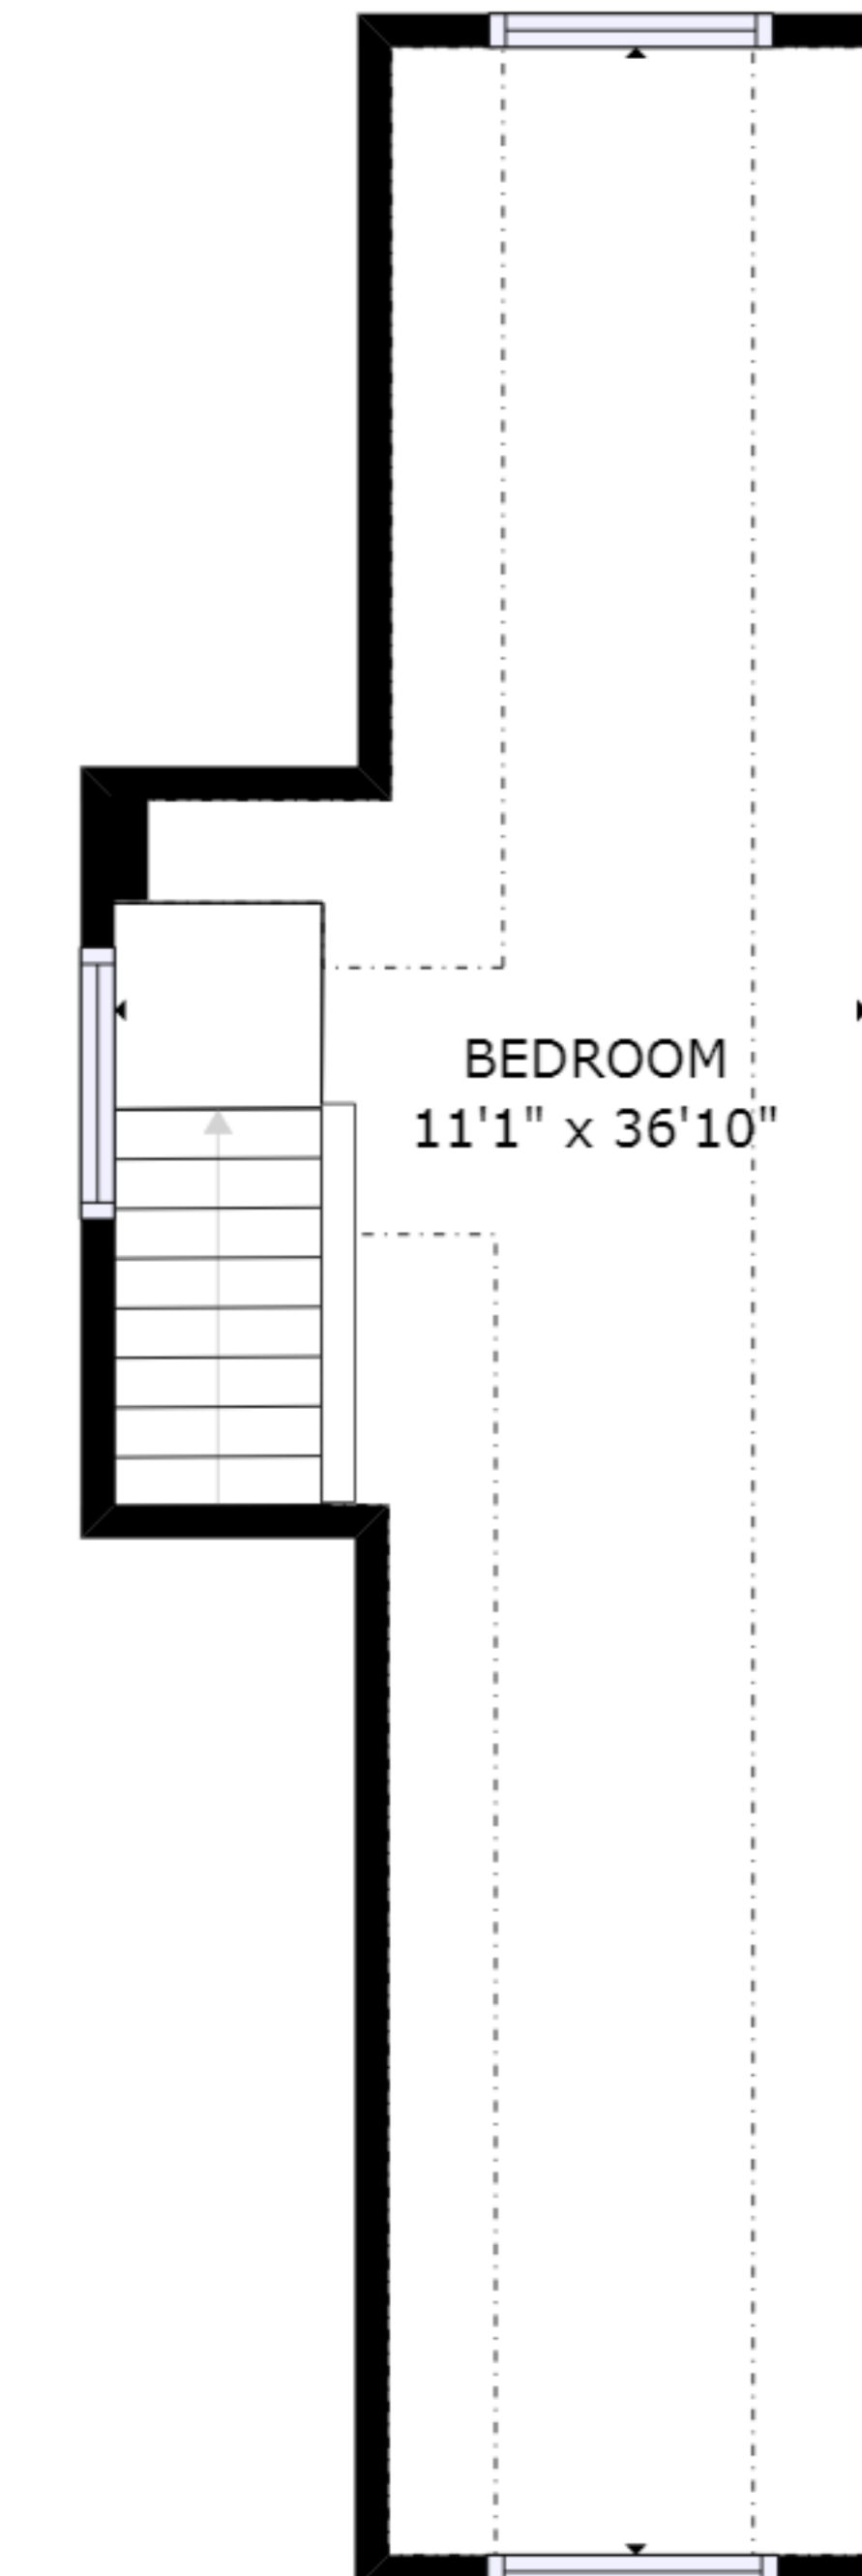

FLOOR 1

FLOOR 2

FLOOR 3

FLOOR 4

GROSS INTERNAL AREA
 FLOOR 1: 592 sq ft, FLOOR 2: 664 sq ft
 FLOOR 4: 175 sq ft, FLOOR 3: 564 sq ft
 EXCLUDED AREAS: , REDUCED HEADROOM BELOW 1.5M: 126 sq ft
 TOTAL: 1995 sq ft
 SIZES AND DIMENSIONS ARE APPROXIMATE, ACTUAL MAY VARY.