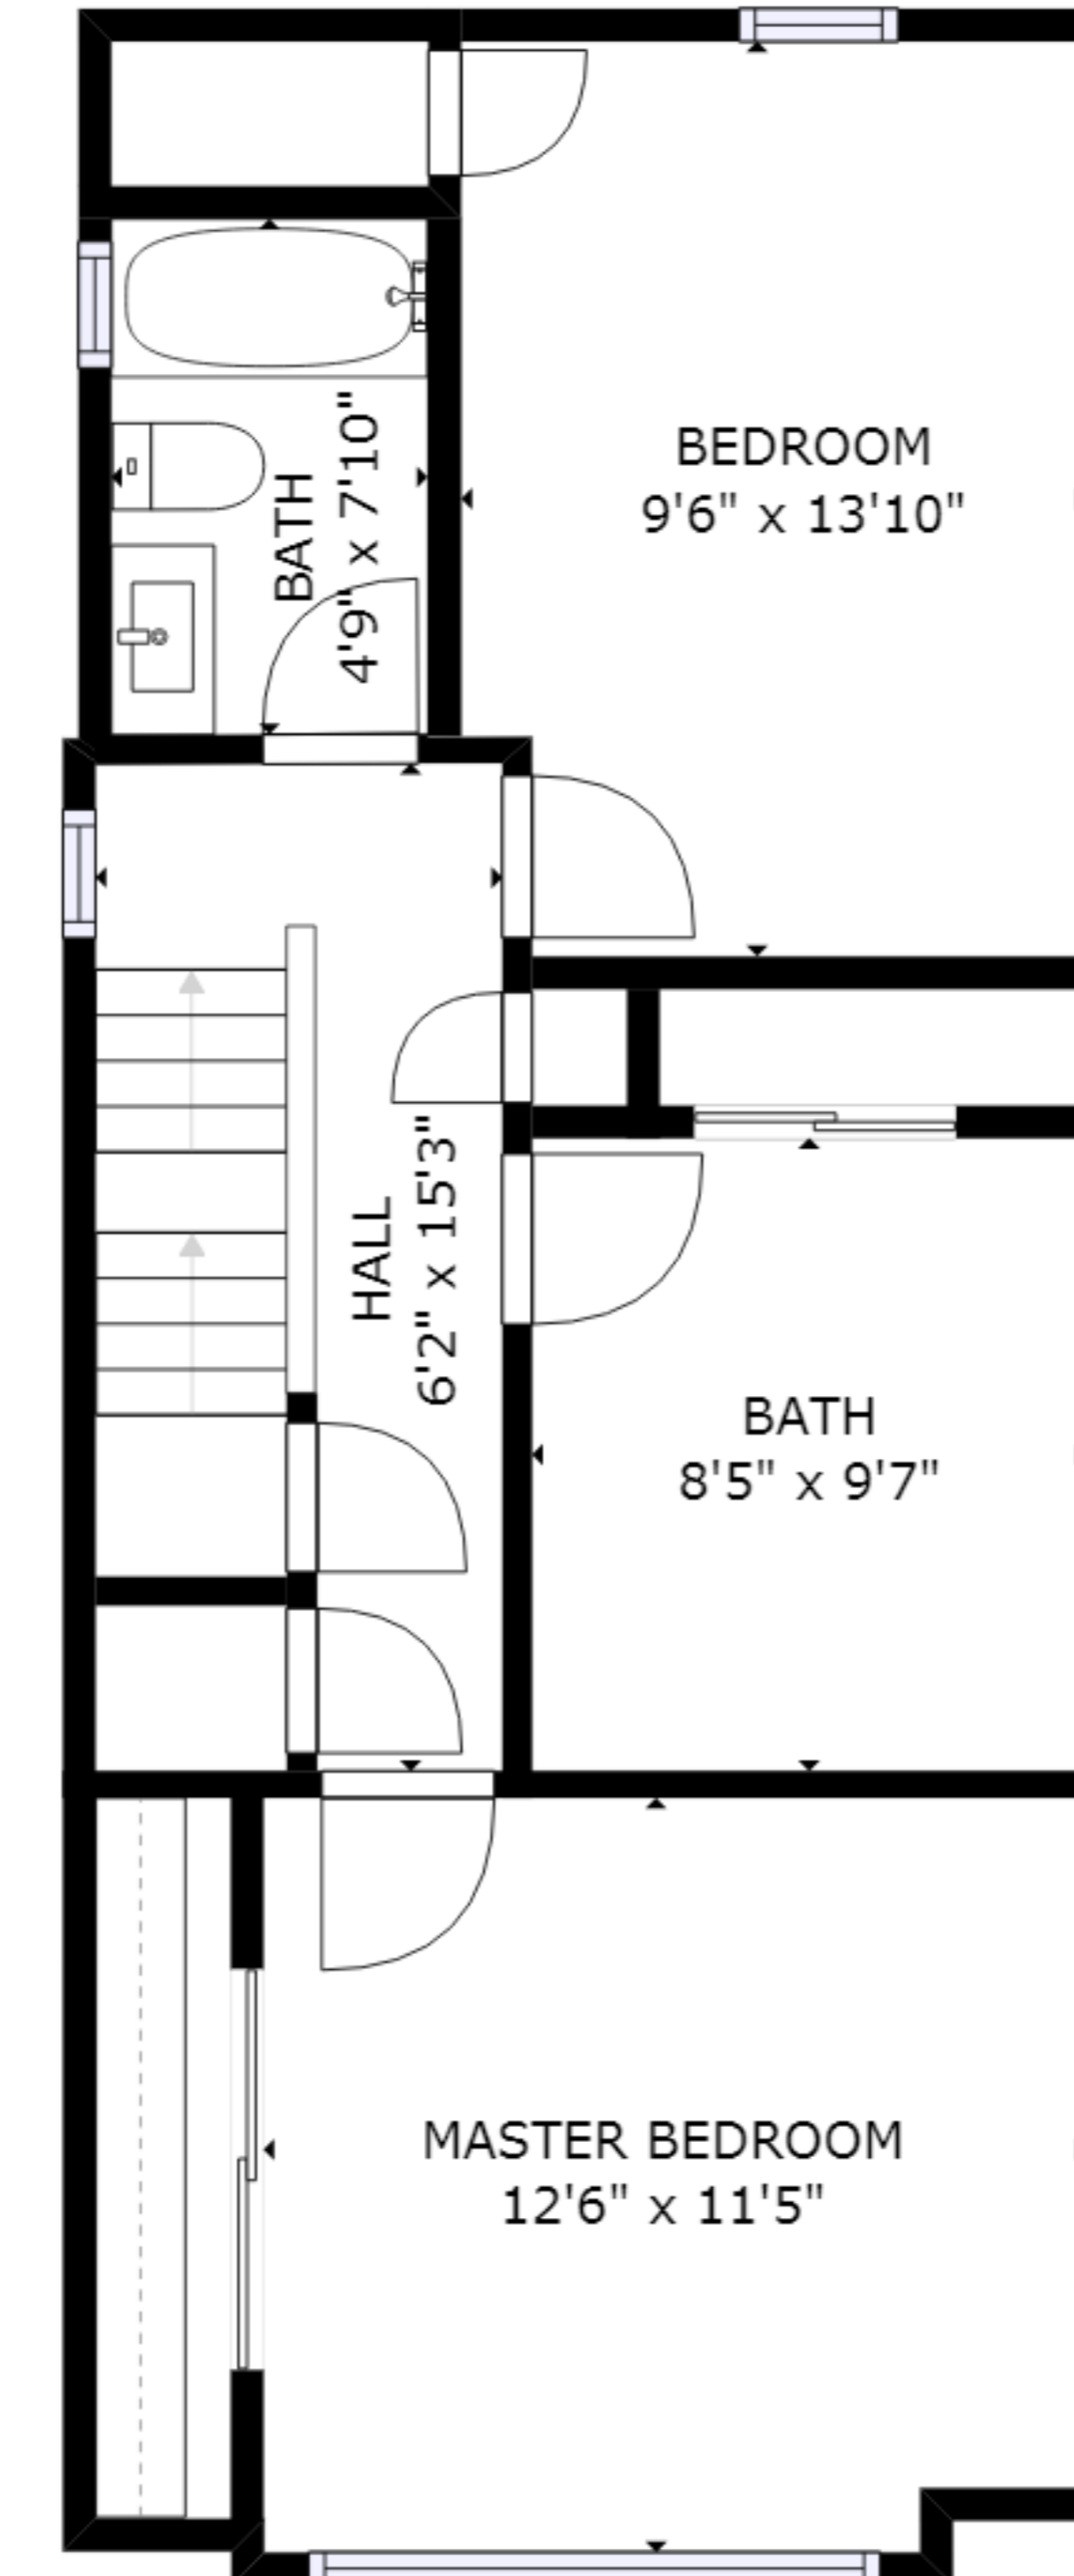

FLOOR 1

FLOOR 2

FLOOR 3

FLOOR 4

GROSS INTERNAL AREA
 FLOOR 1: 592 sq ft, FLOOR 2: 664 sq ft
 FLOOR 4: 175 sq ft, FLOOR 3: 564 sq ft
 EXCLUDED AREAS: , REDUCED HEADROOM BELOW 1.5M: 126 sq ft
 TOTAL: 1995 sq ft
 SIZES AND DIMENSIONS ARE APPROXIMATE, ACTUAL MAY VARY.