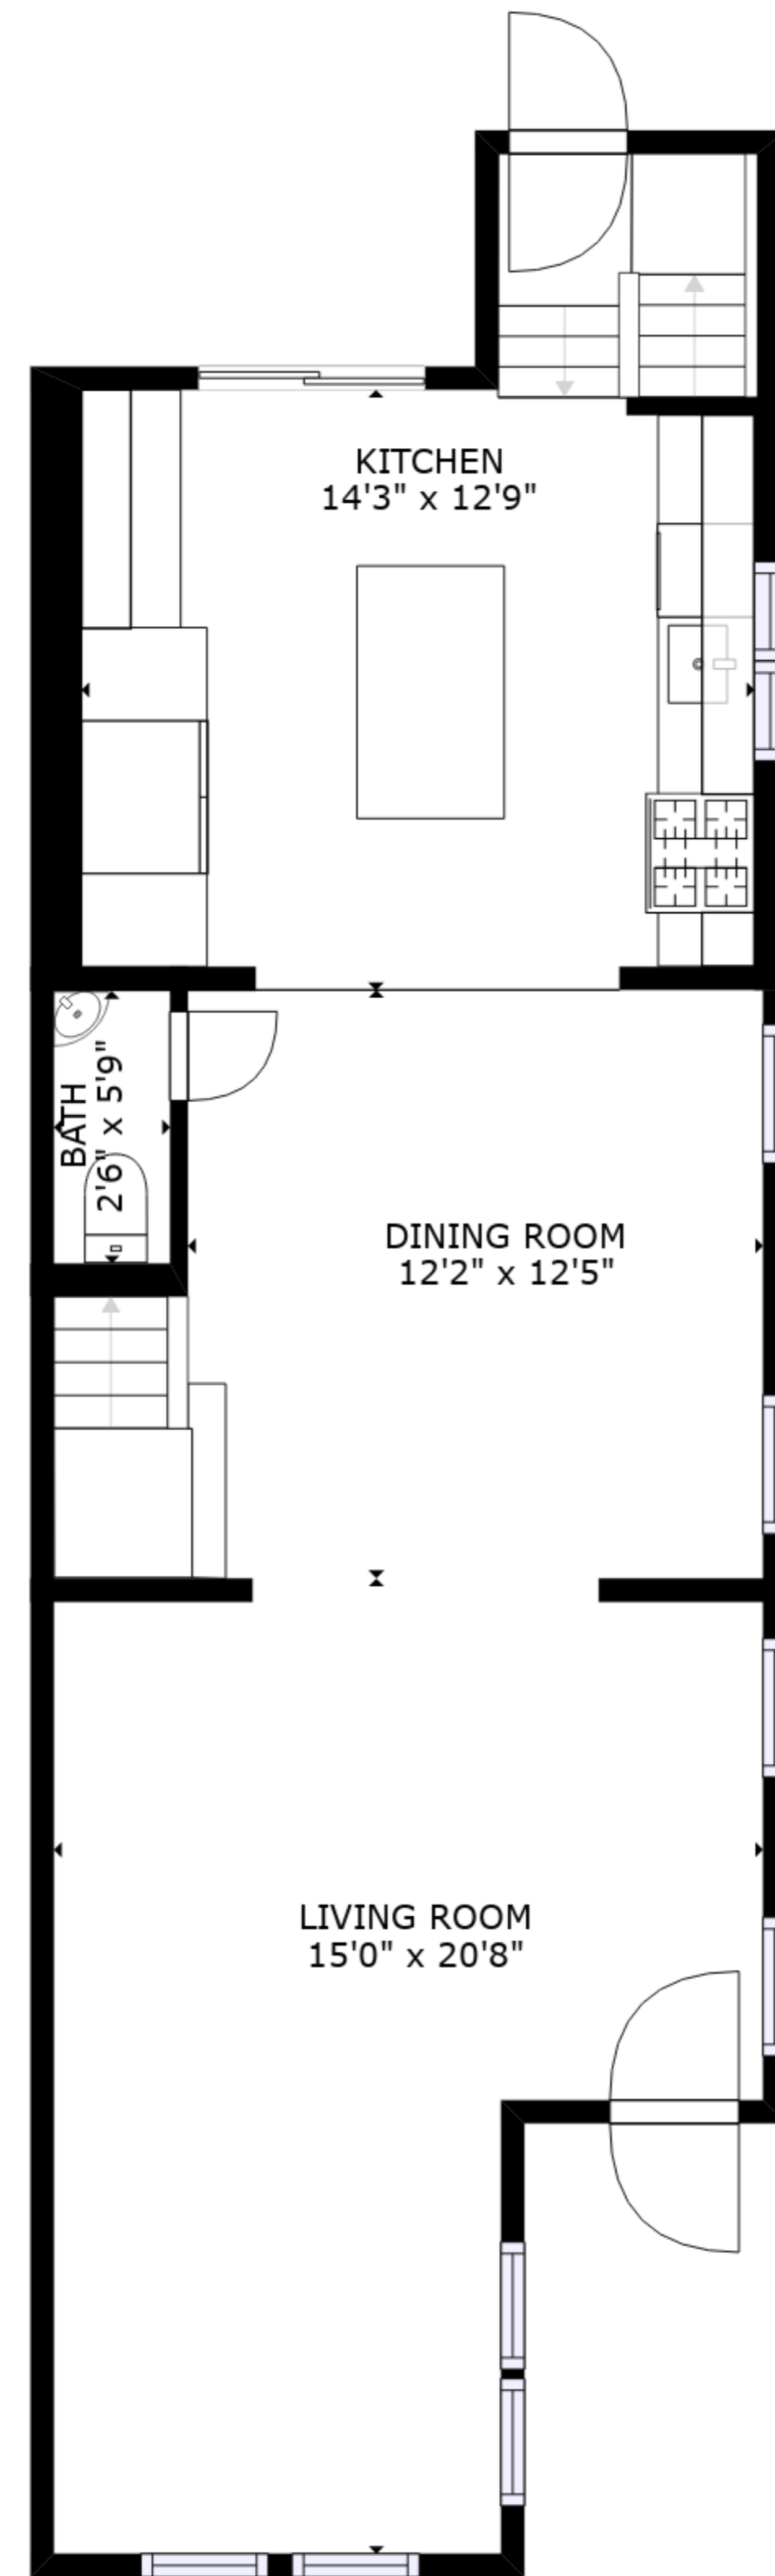

FLOOR 1

FLOOR 2

FLOOR 3

FLOOR 4

GROSS INTERNAL AREA
 FLOOR 1: 600 sq. ft, FLOOR 2: 652 sq. ft
 FLOOR 3: 538 sq. ft, FLOOR 4: 171 sq. ft
 EXCLUDED AREAS: , REDUCED HEADROOM BELOW 1.5M: 213 sq. ft
 TOTAL: 1961 sq. ft
 SIZES AND DIMENSIONS ARE APPROXIMATE, ACTUAL MAY VARY.