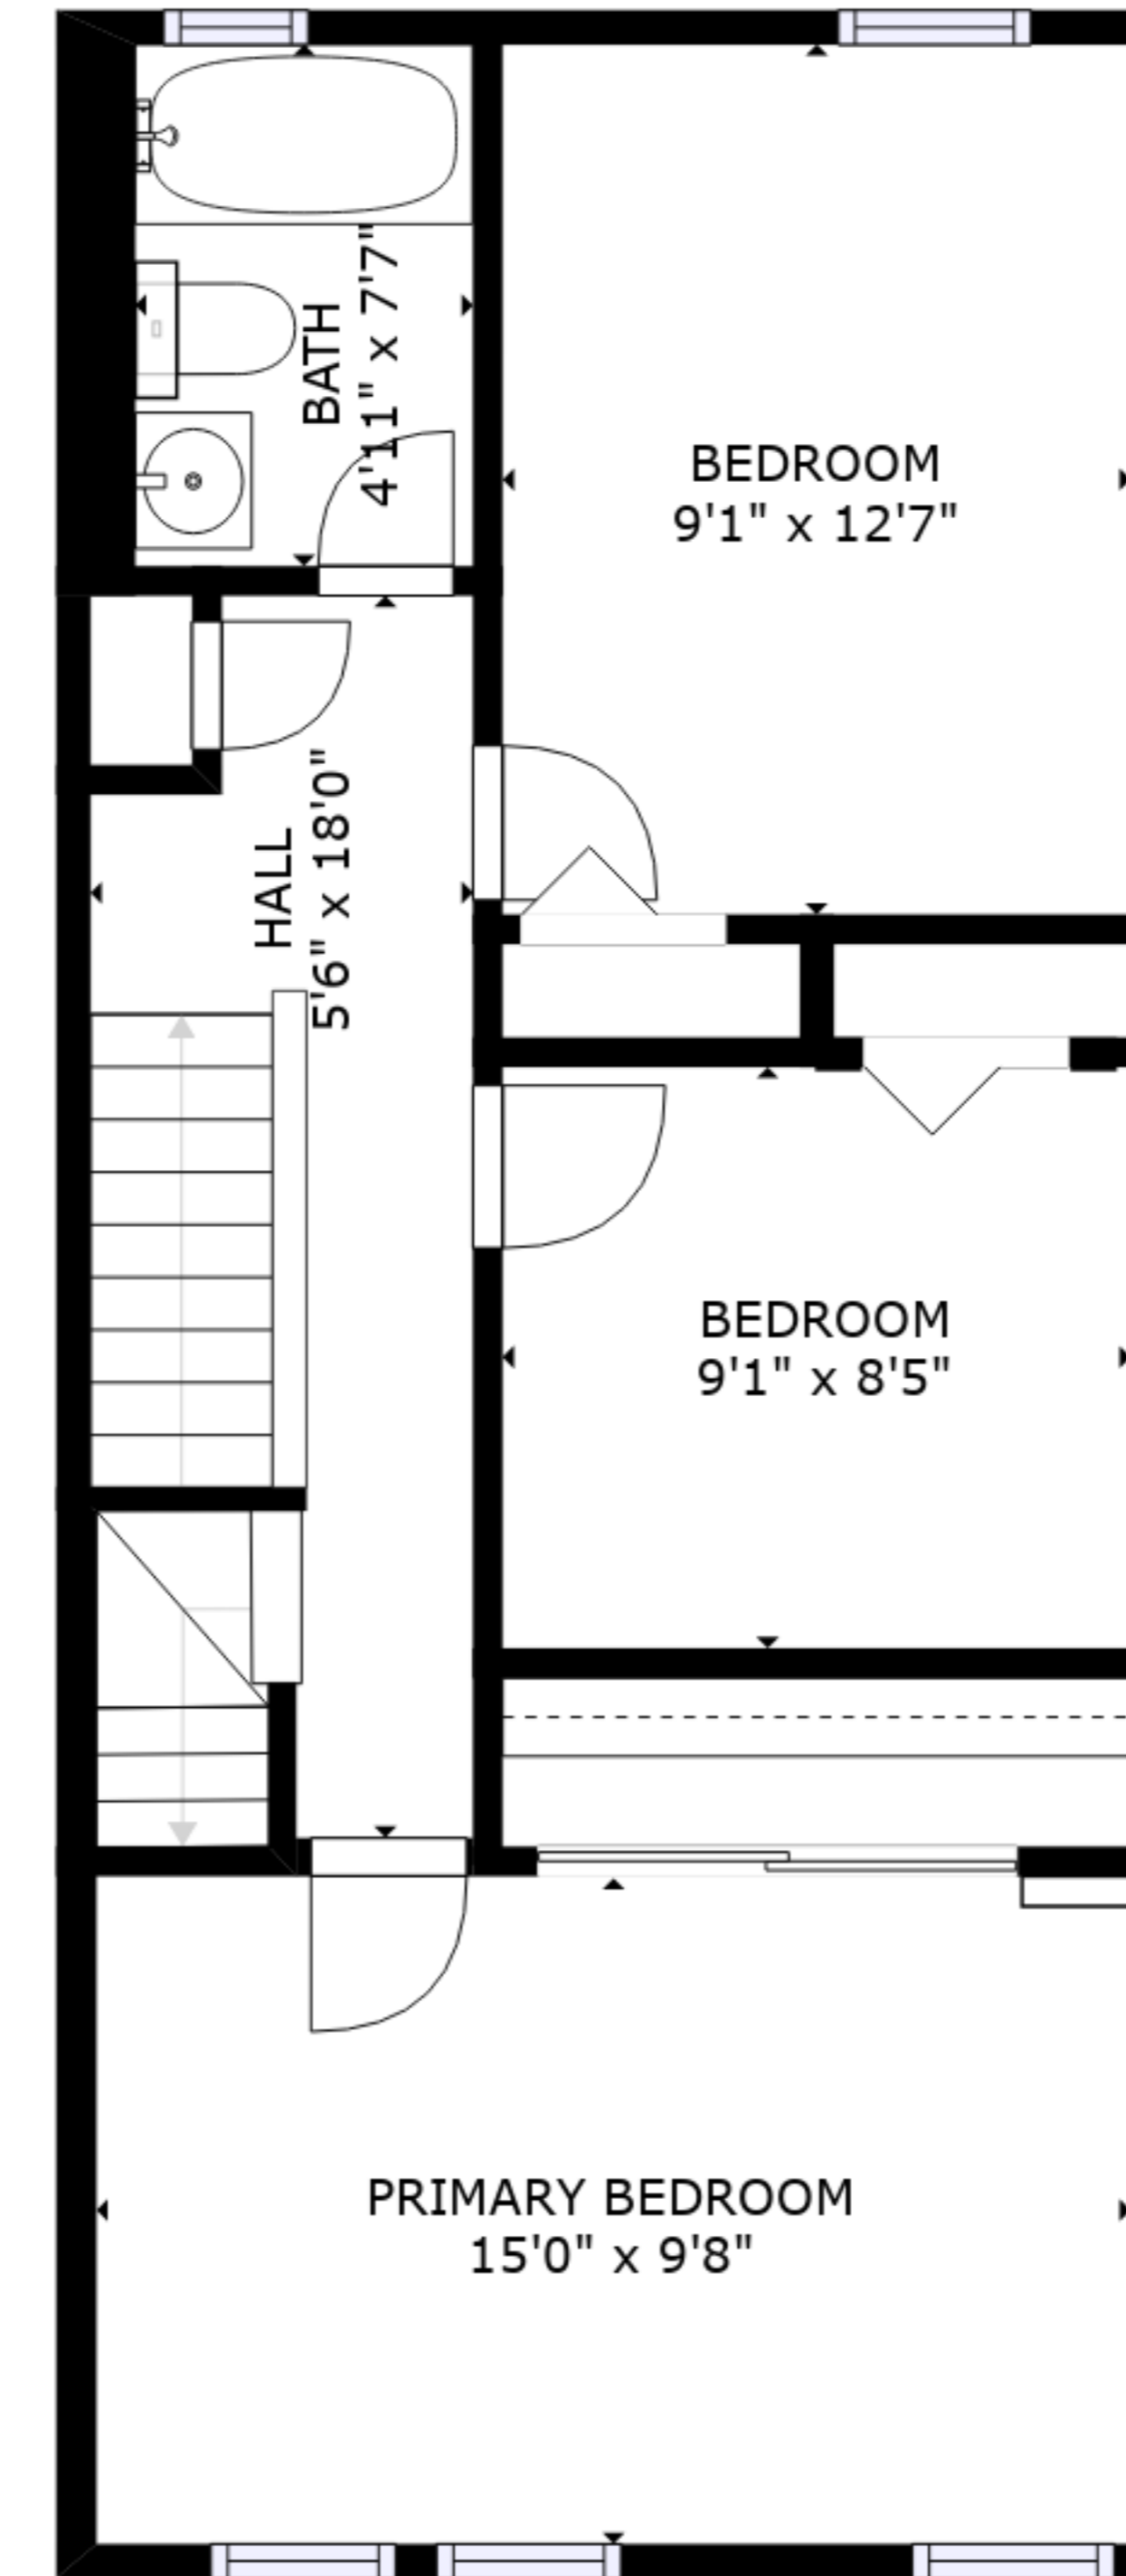

FLOOR 1

FLOOR 2

FLOOR 3

FLOOR 4

GROSS INTERNAL AREA
 FLOOR 1: 600 sq. ft, FLOOR 2: 652 sq. ft
 FLOOR 3: 538 sq. ft, FLOOR 4: 171 sq. ft
 EXCLUDED AREAS: , REDUCED HEADROOM BELOW 1.5M: 213 sq. ft
 TOTAL: 1961 sq. ft
 SIZES AND DIMENSIONS ARE APPROXIMATE, ACTUAL MAY VARY.