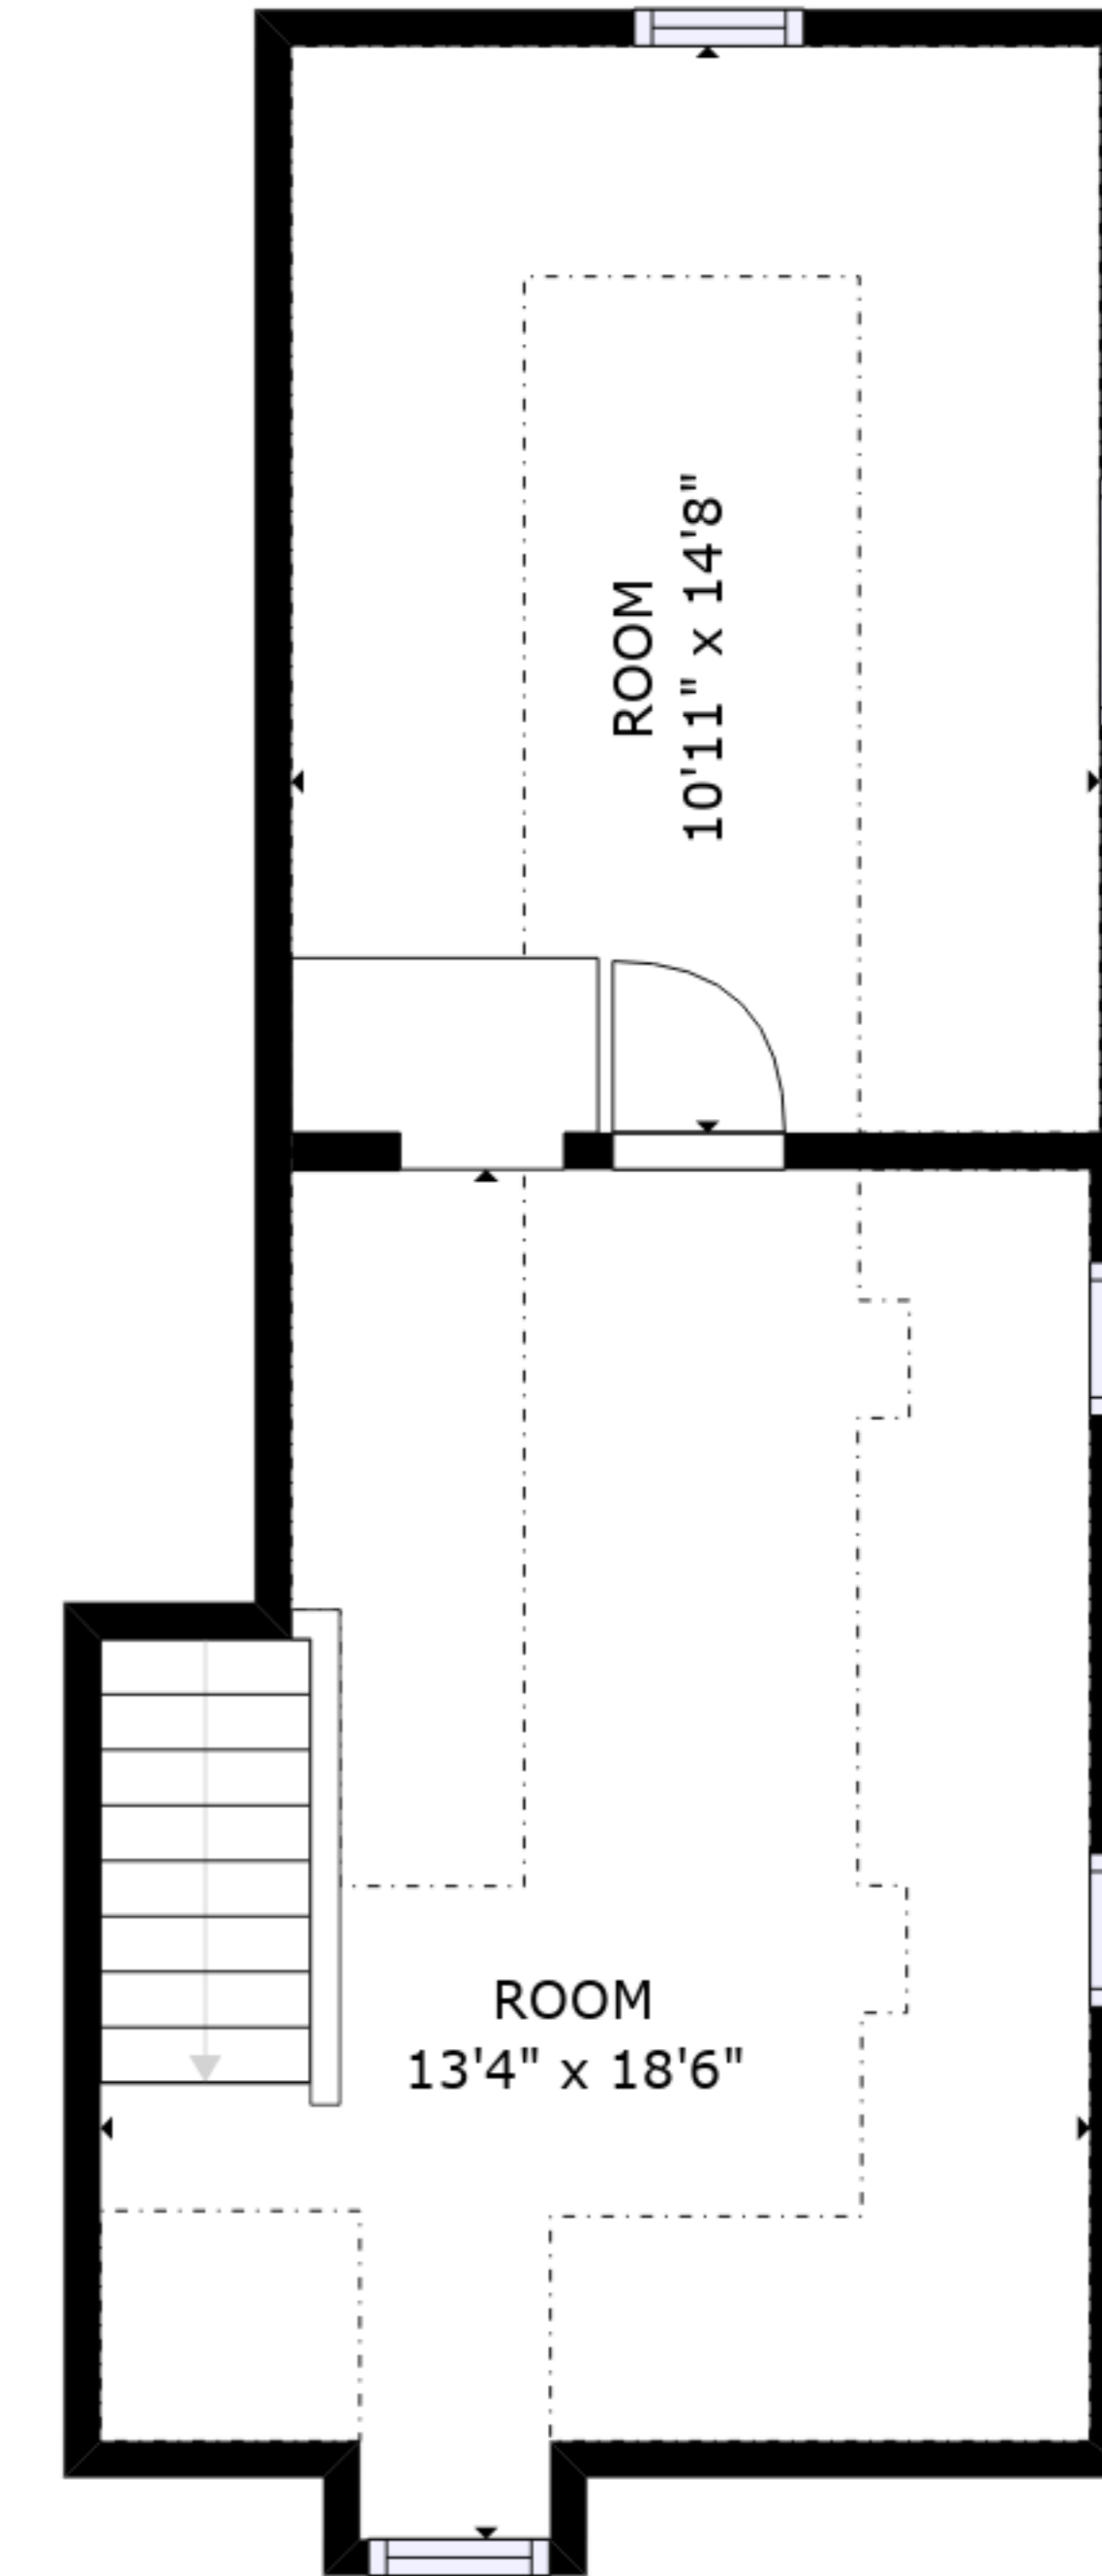

FLOOR 1

FLOOR 2

FLOOR 3

FLOOR 4

GROSS INTERNAL AREA
 FLOOR 1: 600 sq. ft, FLOOR 2: 652 sq. ft
 FLOOR 3: 538 sq. ft, FLOOR 4: 171 sq. ft
 EXCLUDED AREAS: , REDUCED HEADROOM BELOW 1.5M: 213 sq. ft
 TOTAL: 1961 sq. ft
 SIZES AND DIMENSIONS ARE APPROXIMATE, ACTUAL MAY VARY.