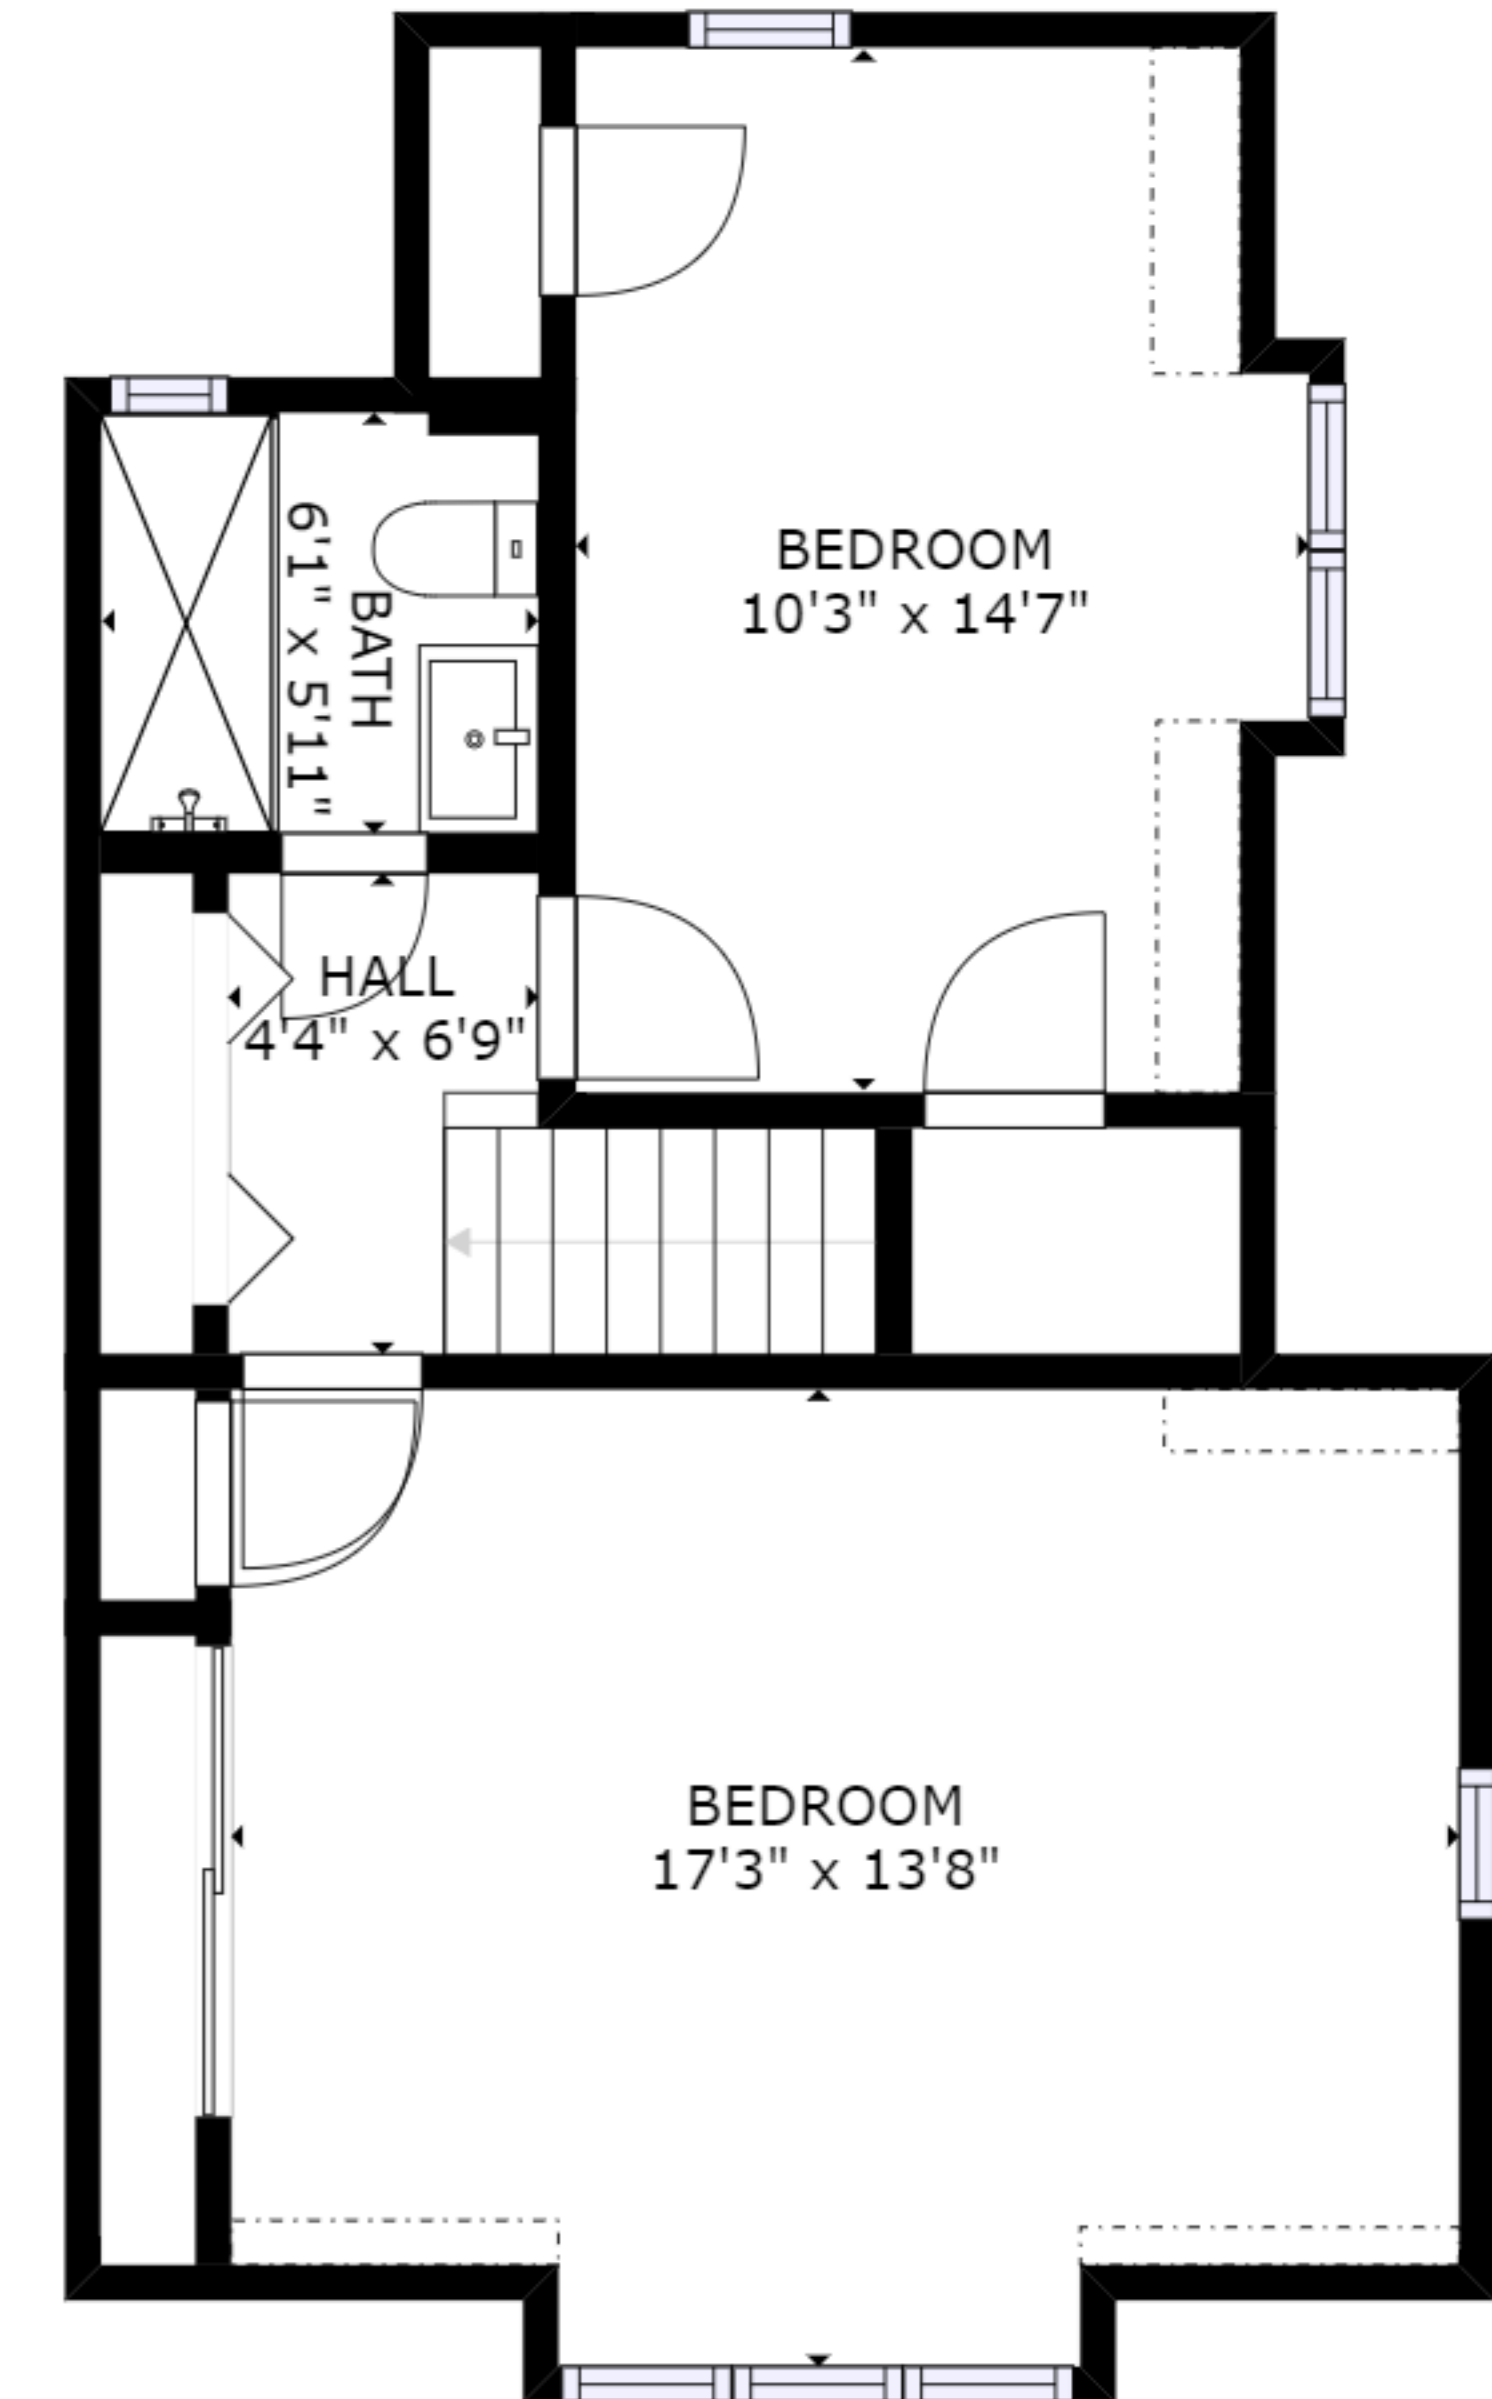

FLOOR 1

FLOOR 2

FLOOR 3

FLOOR 4

GROSS INTERNAL AREA
 FLOOR 1: 426 sq. ft, FLOOR 2: 671 sq. ft
 FLOOR 3: 695 sq. ft, FLOOR 4: 505 sq. ft
 EXCLUDED AREAS: , REDUCED HEADROOM BELOW 1.5M: 21 sq. ft
 TOTAL: 2296 sq. ft
 SIZES AND DIMENSIONS ARE APPROXIMATE, ACTUAL MAY VARY.