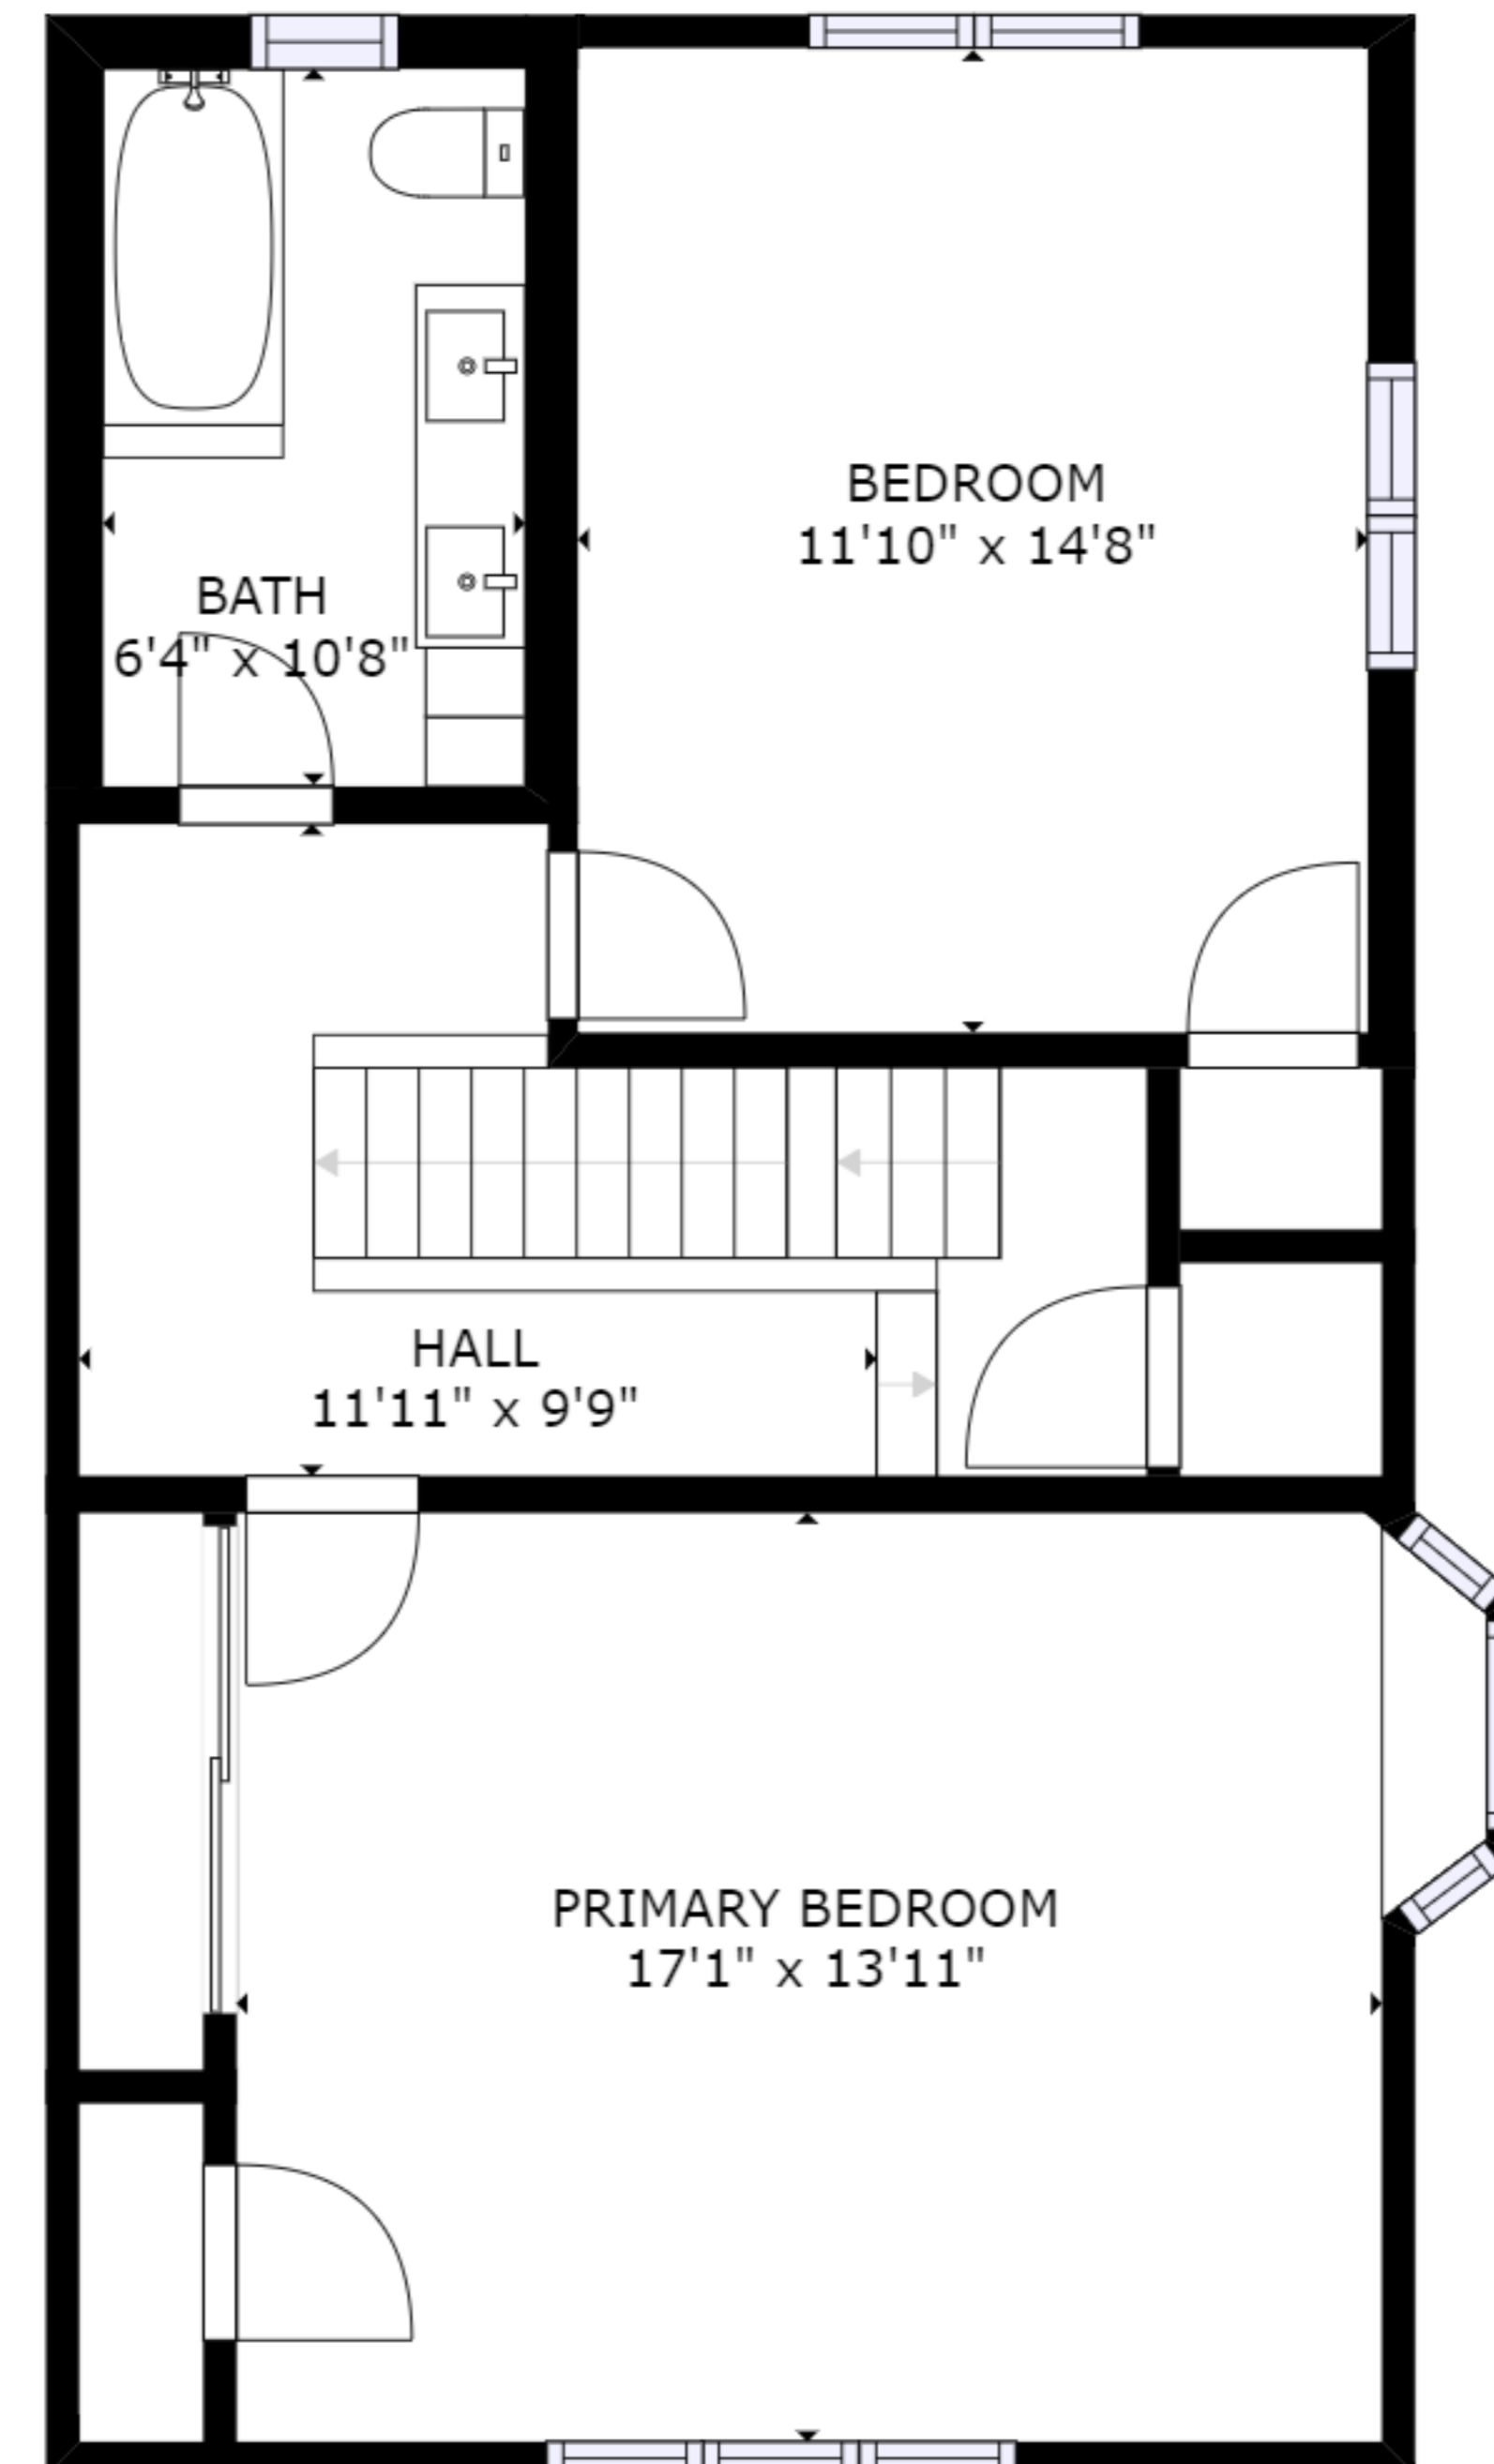

FLOOR 1

FLOOR 2

FLOOR 3

FLOOR 4

GROSS INTERNAL AREA
 FLOOR 1: 426 sq. ft, FLOOR 2: 671 sq. ft
 FLOOR 3: 695 sq. ft, FLOOR 4: 505 sq. ft
 EXCLUDED AREAS: , REDUCED HEADROOM BELOW 1.5M: 21 sq. ft
 TOTAL: 2296 sq. ft
 SIZES AND DIMENSIONS ARE APPROXIMATE, ACTUAL MAY VARY.