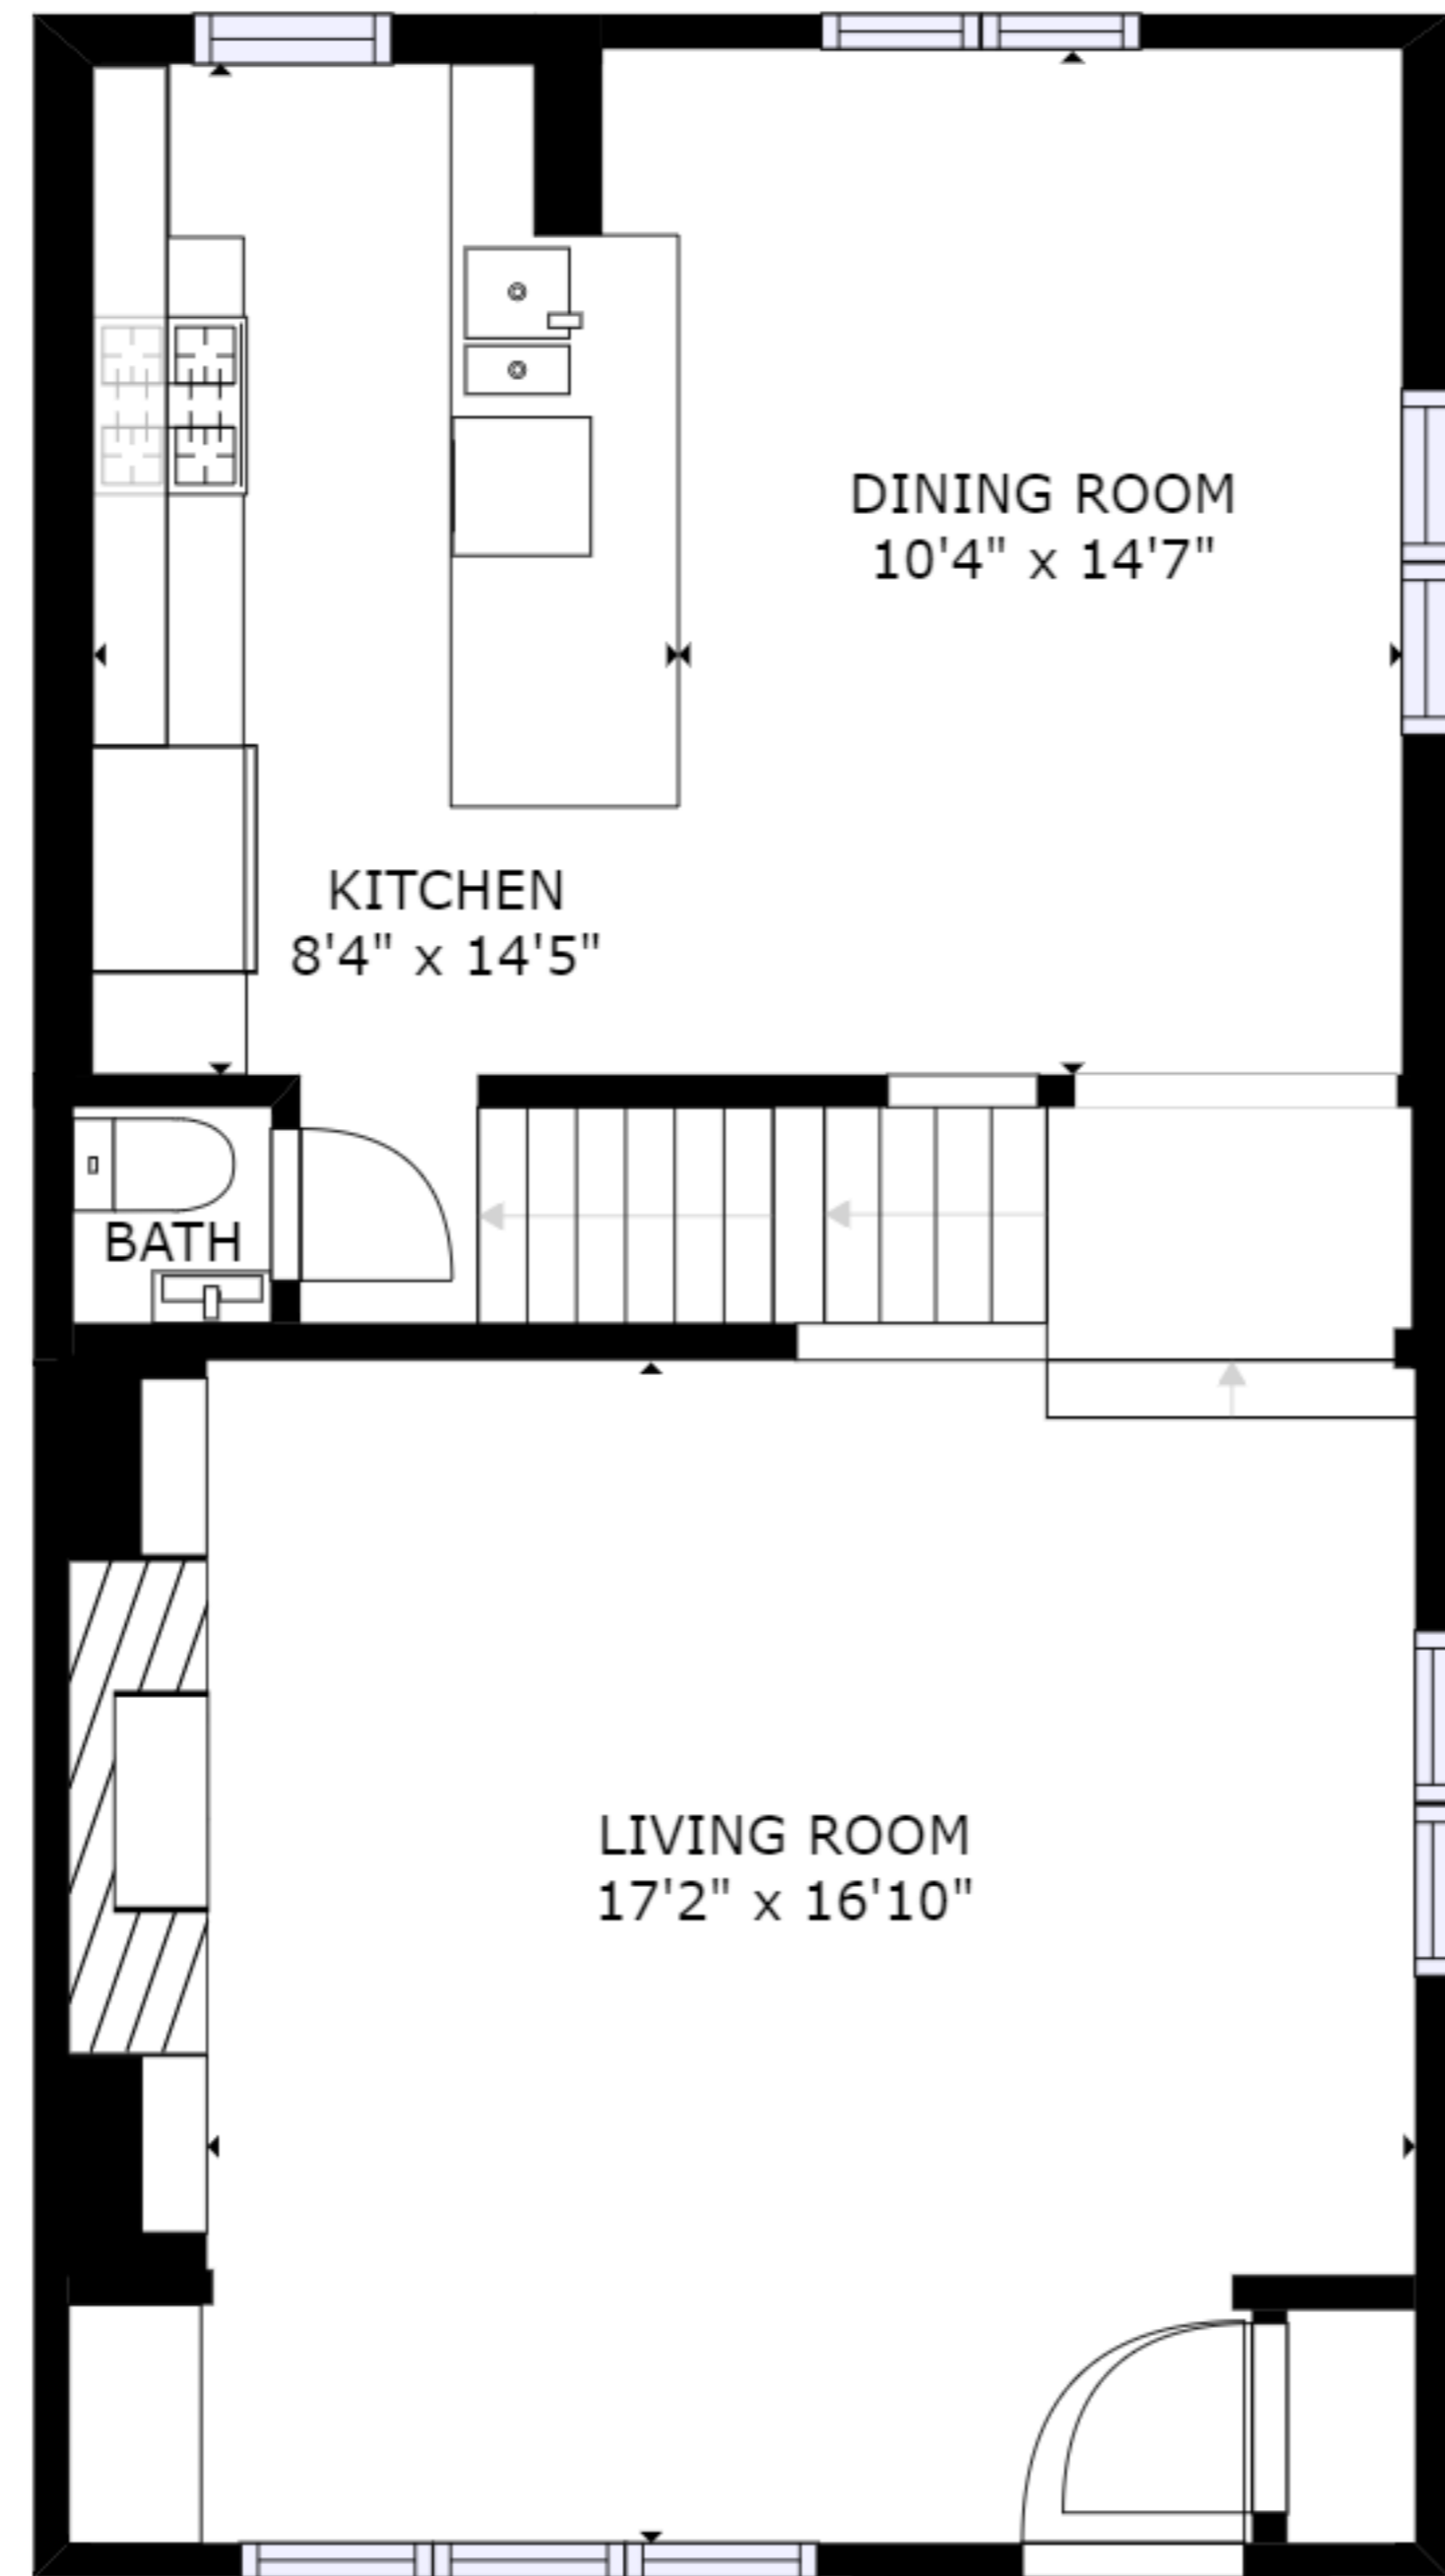

FLOOR 1

FLOOR 2

FLOOR 3

FLOOR 4

GROSS INTERNAL AREA
 FLOOR 1: 426 sq. ft, FLOOR 2: 671 sq. ft
 FLOOR 3: 695 sq. ft, FLOOR 4: 505 sq. ft
 EXCLUDED AREAS: , REDUCED HEADROOM BELOW 1.5M: 21 sq. ft
 TOTAL: 2296 sq. ft
 SIZES AND DIMENSIONS ARE APPROXIMATE, ACTUAL MAY VARY.