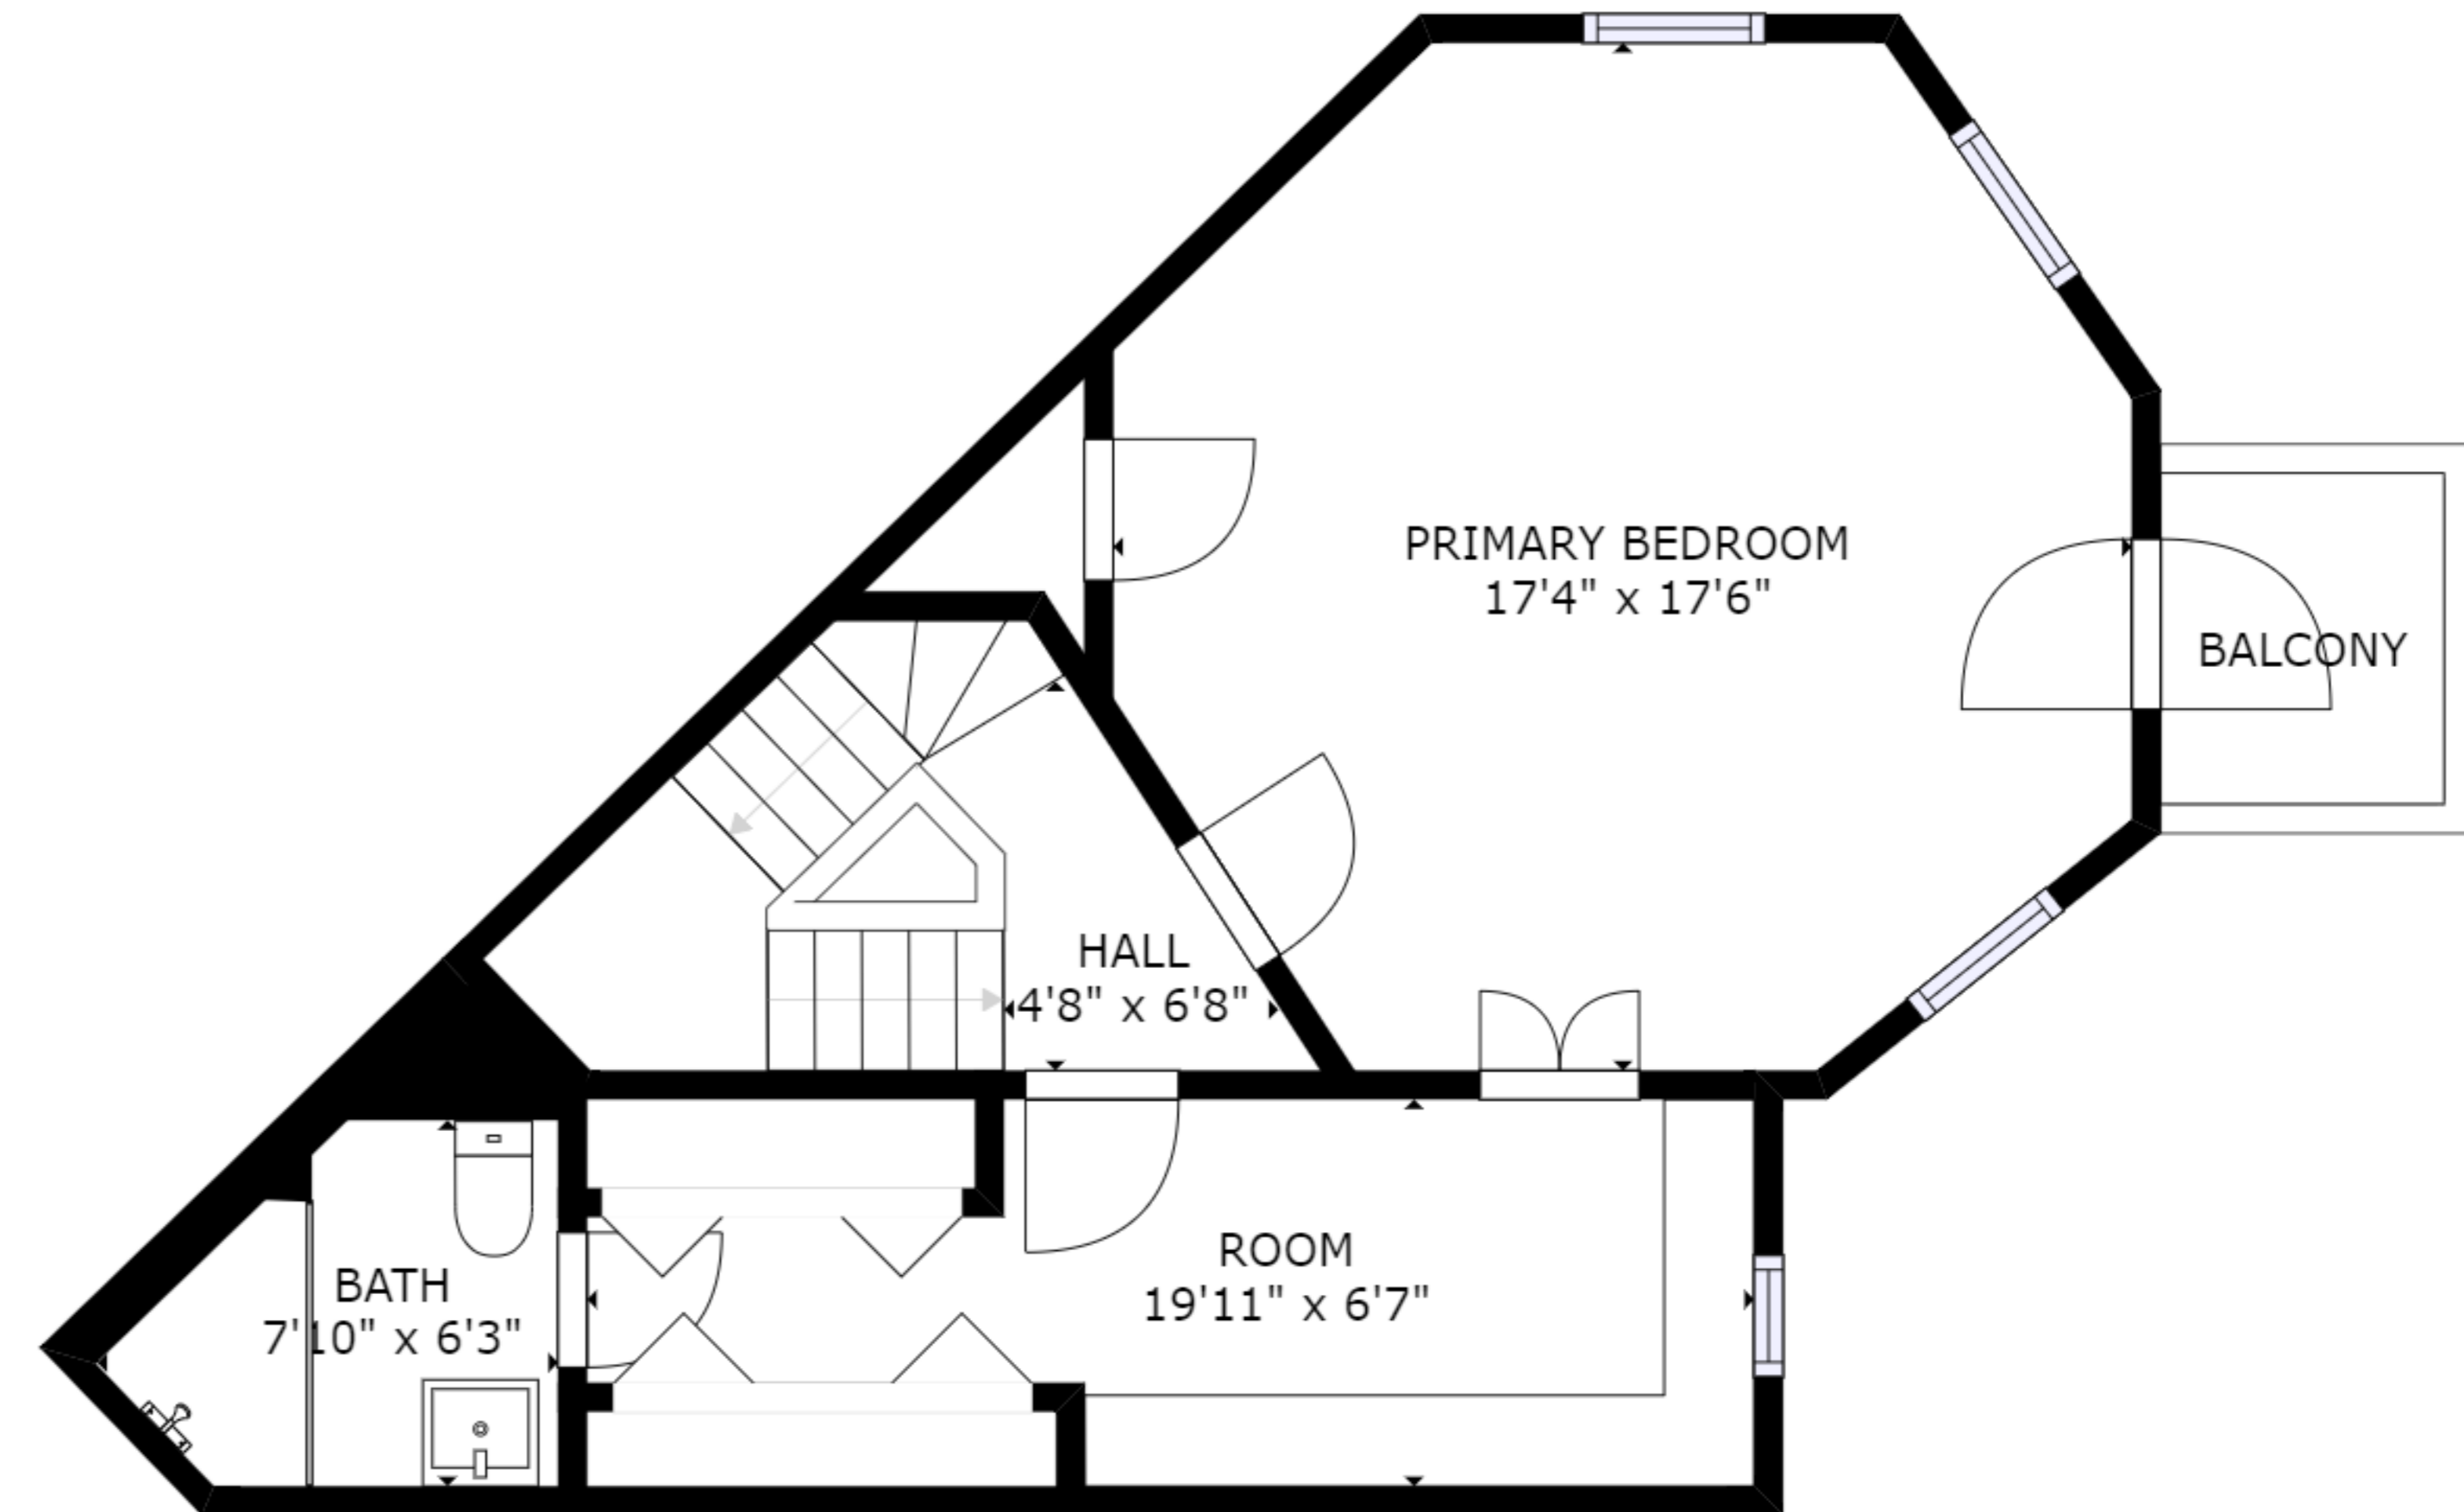

FLOOR 2

FLOOR 4

FLOOR 1

FLOOR 3

GROSS INTERNAL AREA
 FLOOR 1: 377 sq. ft, FLOOR 2: 562 sq. ft
 FLOOR 3: 526 sq. ft, FLOOR 4: 460 sq. ft
 EXCLUDED AREAS: , REDUCED HEADROOM BELOW 1.5M: 42 sq. ft
 TOTAL: 1925 sq. ft
 SIZES AND DIMENSIONS ARE APPROXIMATE, ACTUAL MAY VARY.