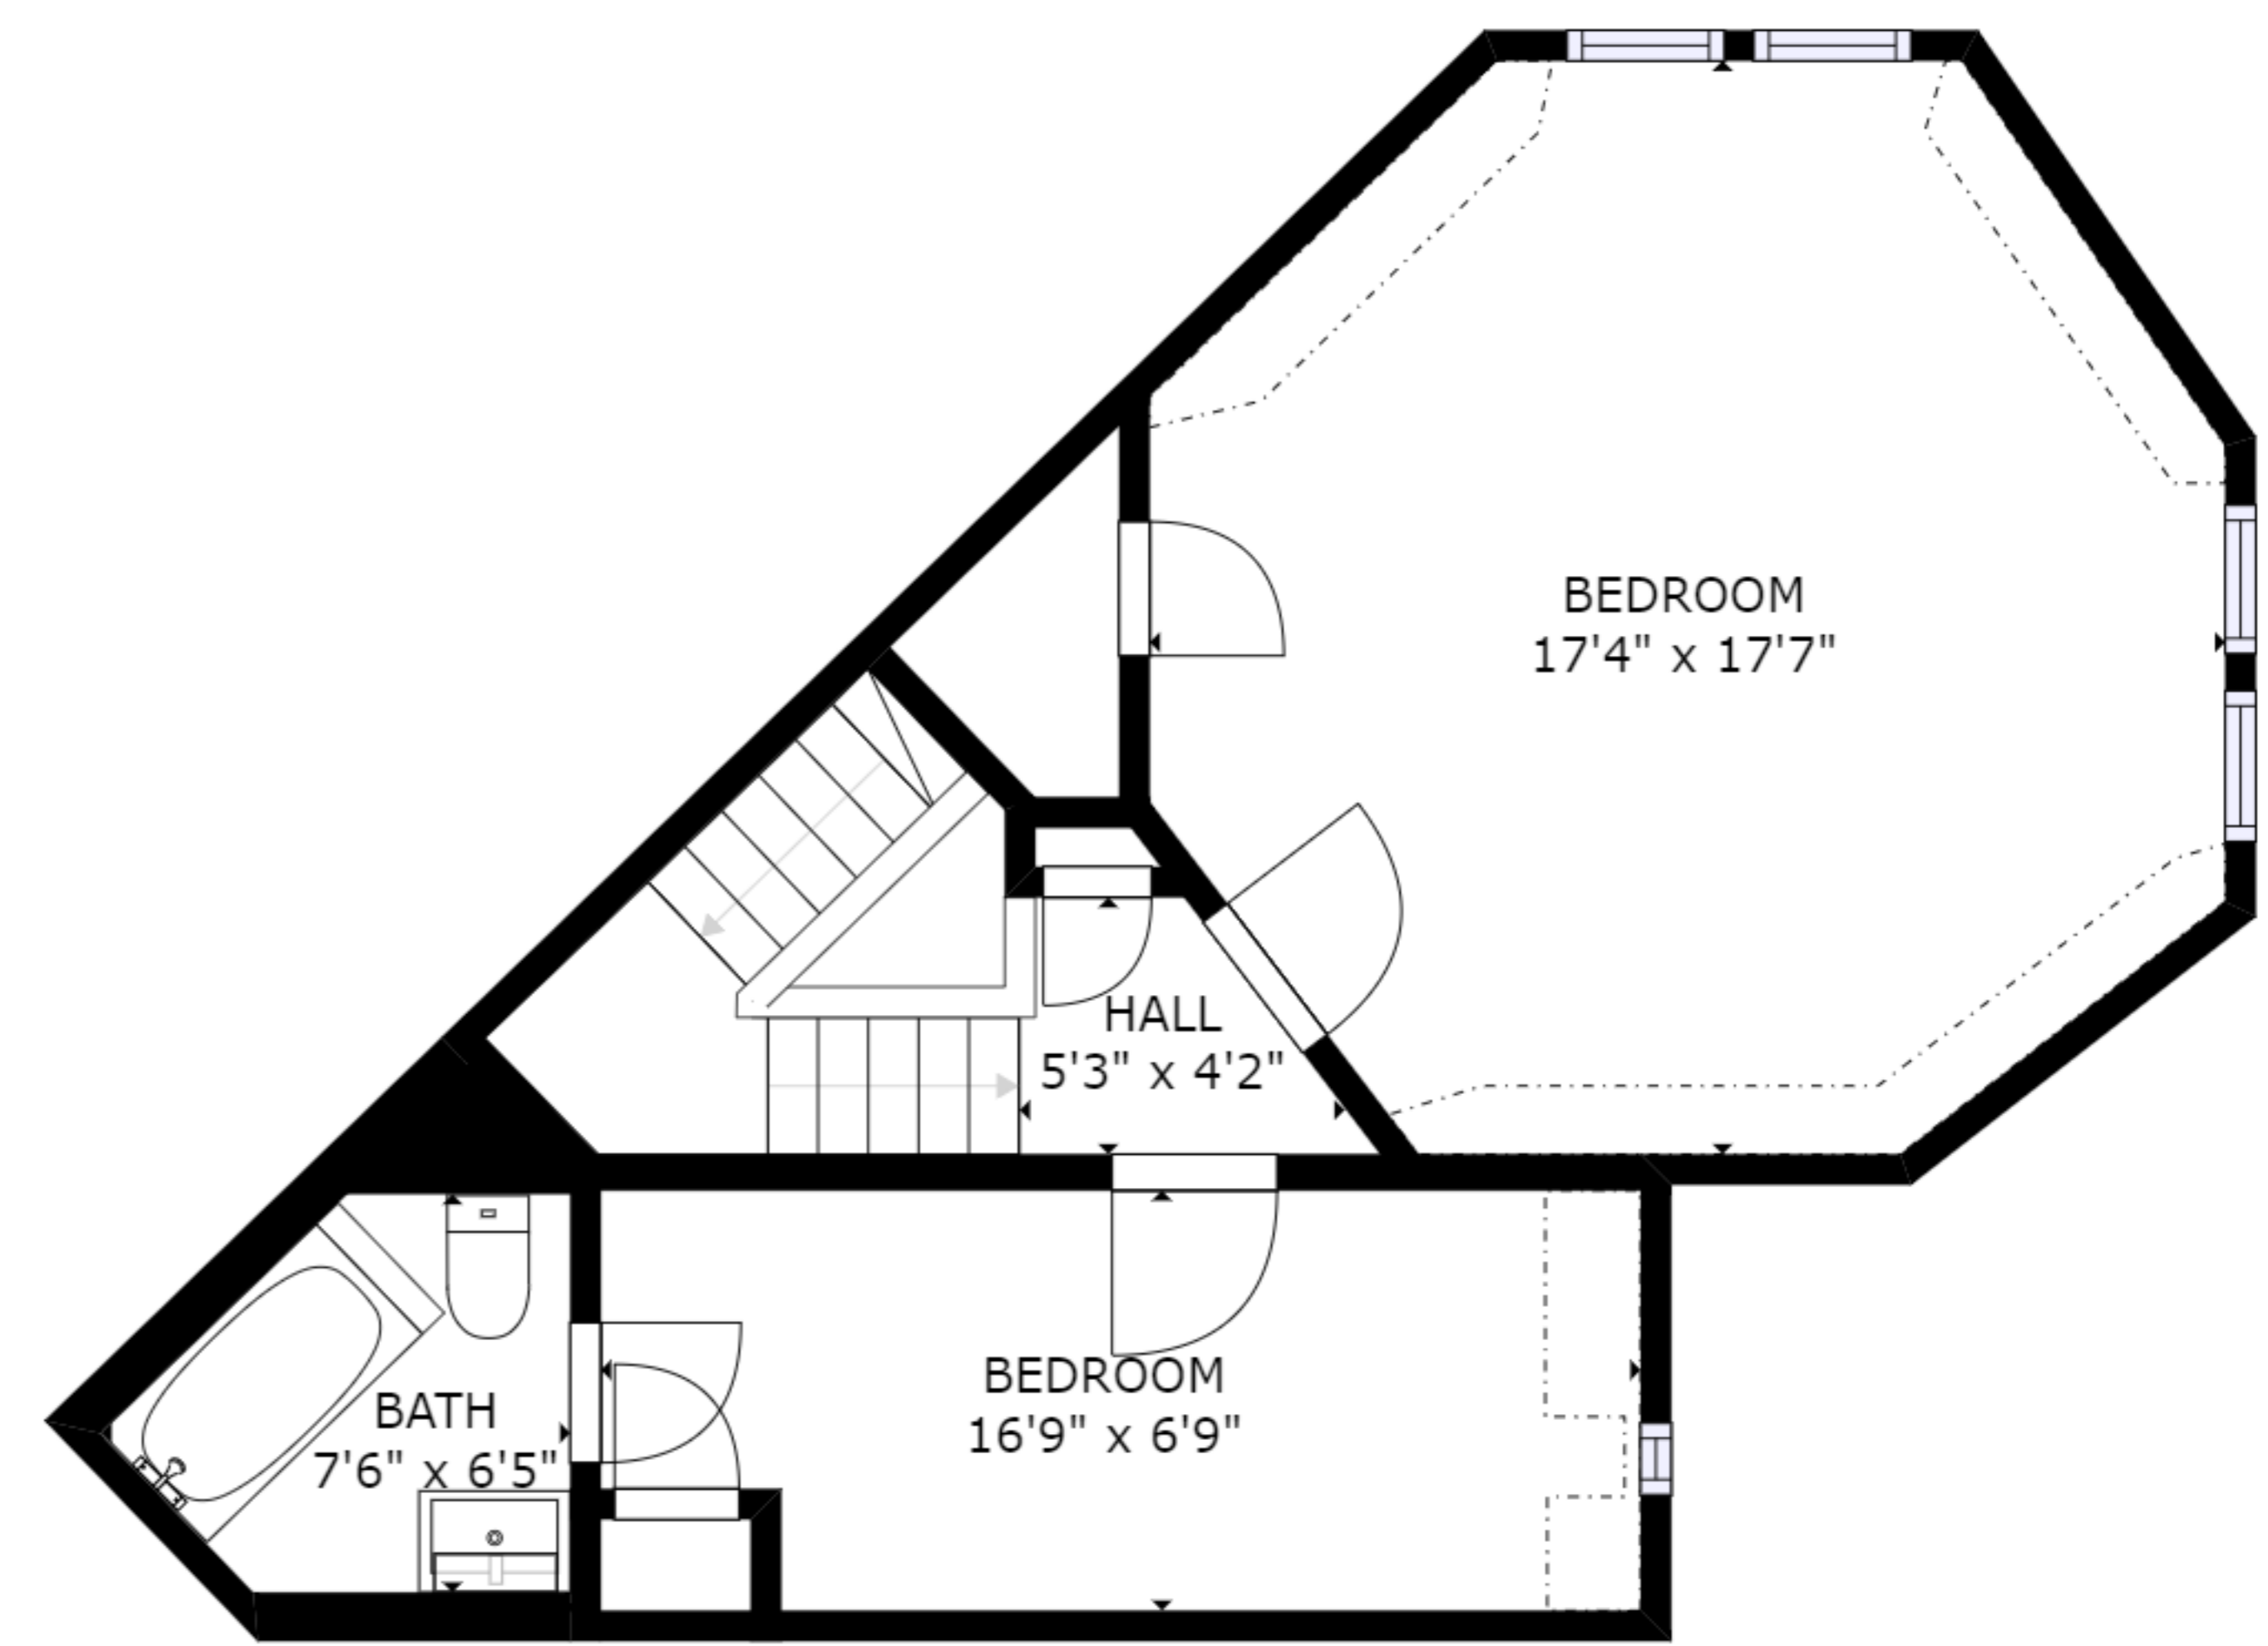

FLOOR 2

FLOOR 4

FLOOR 1

FLOOR 3

GROSS INTERNAL AREA
 FLOOR 1: 377 sq. ft, FLOOR 2: 562 sq. ft
 FLOOR 3: 526 sq. ft, FLOOR 4: 460 sq. ft
 EXCLUDED AREAS: , REDUCED HEADROOM BELOW 1.5M: 42 sq. ft
 TOTAL: 1925 sq. ft
 SIZES AND DIMENSIONS ARE APPROXIMATE, ACTUAL MAY VARY.