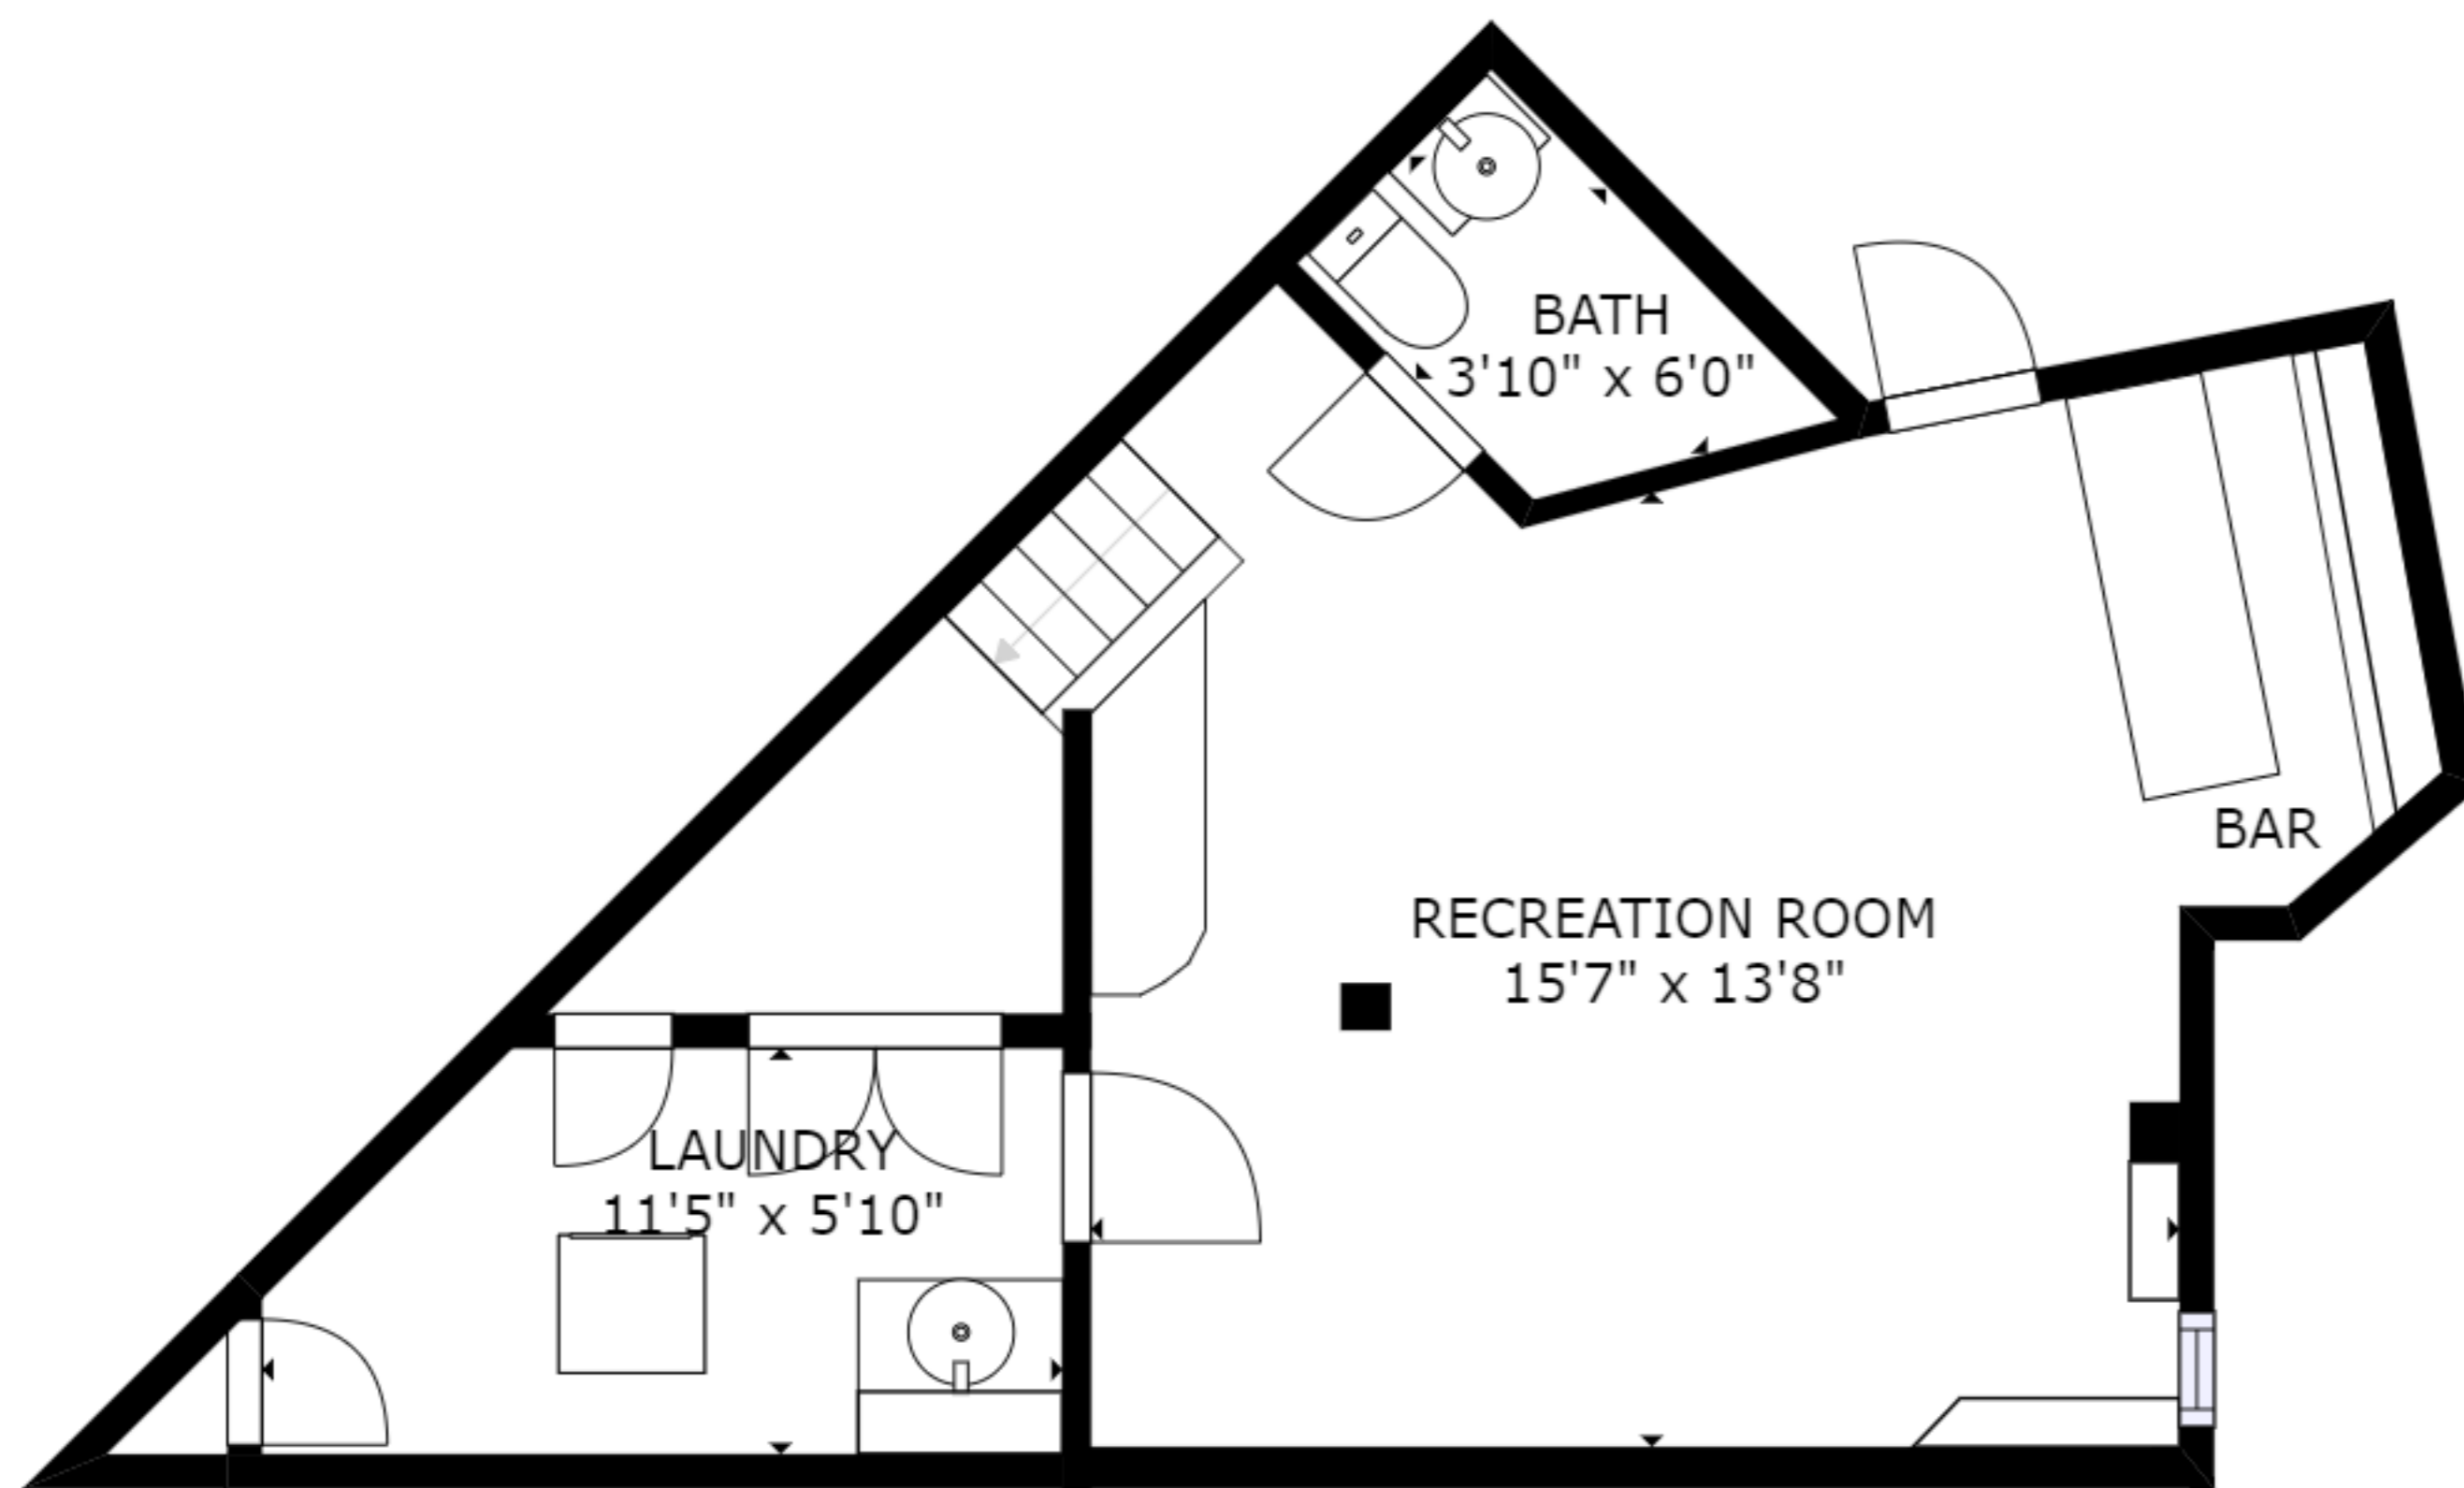

FLOOR 2

FLOOR 4

FLOOR 1

FLOOR 3

GROSS INTERNAL AREA
 FLOOR 1: 377 sq. ft, FLOOR 2: 562 sq. ft
 FLOOR 3: 526 sq. ft, FLOOR 4: 460 sq. ft
 EXCLUDED AREAS: , REDUCED HEADROOM BELOW 1.5M: 42 sq. ft
 TOTAL: 1925 sq. ft
 SIZES AND DIMENSIONS ARE APPROXIMATE, ACTUAL MAY VARY.