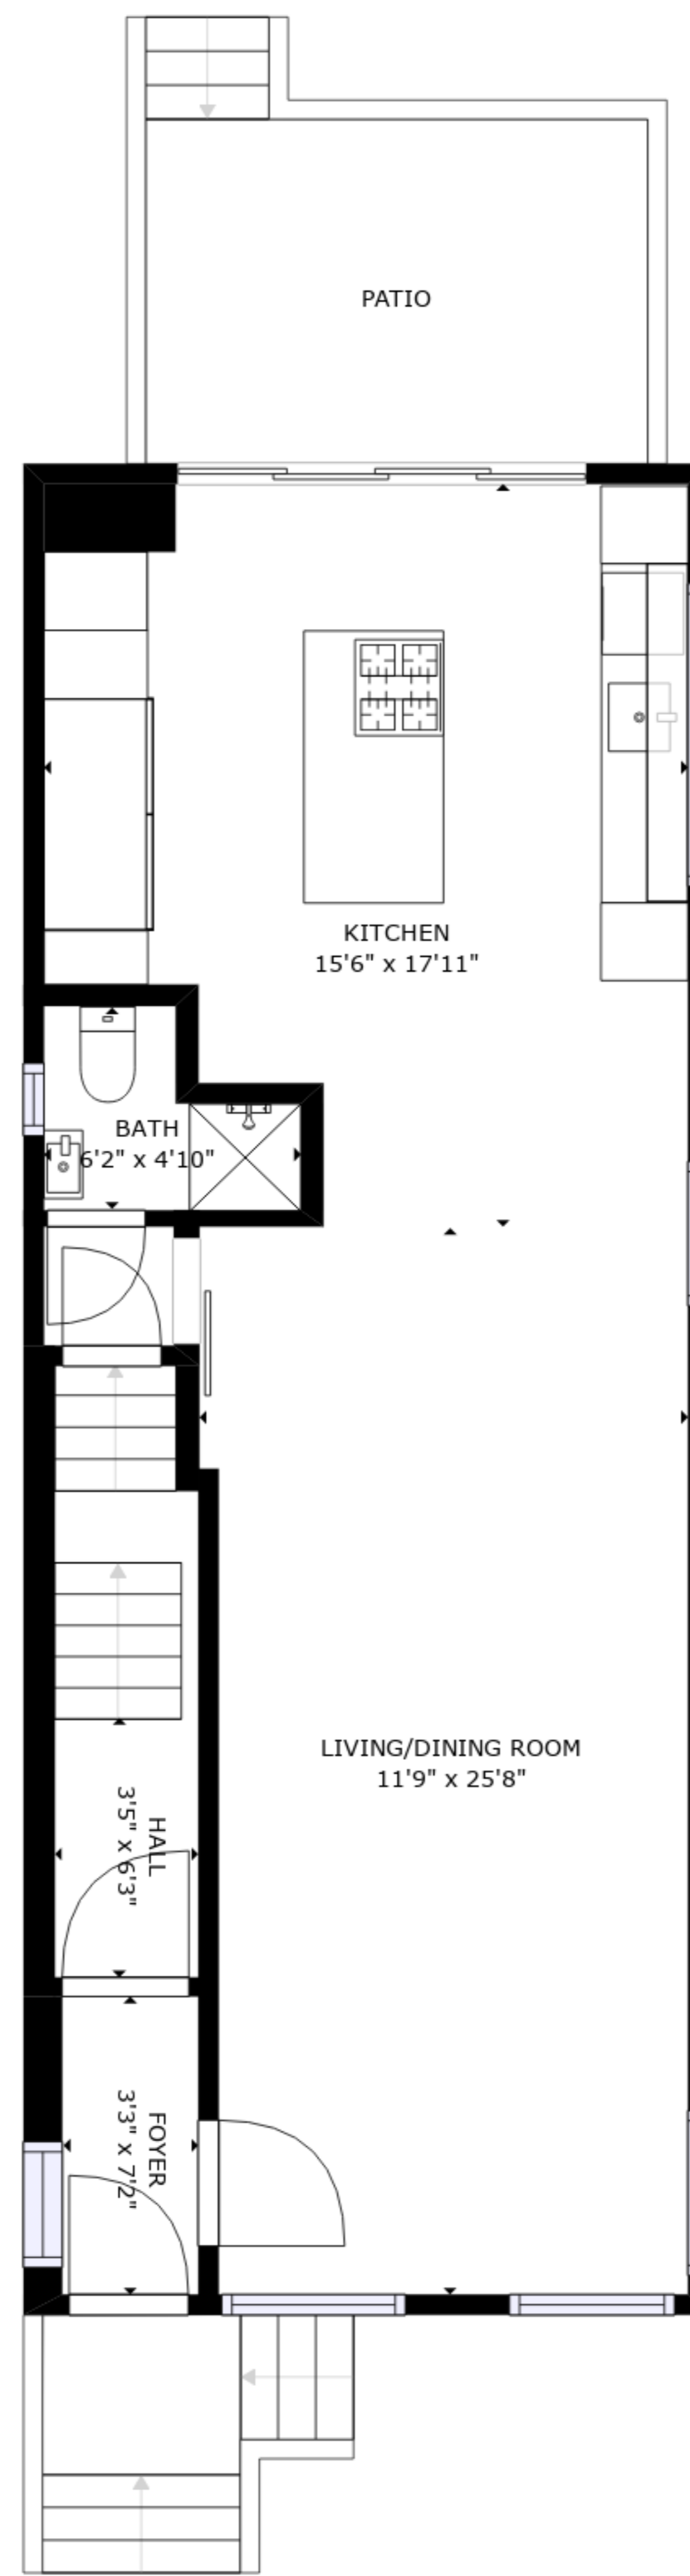

FLOOR 1

FLOOR 2

FLOOR 3

GROSS INTERNAL AREA

FLOOR 1: 560 sq. ft, FLOOR 2: 669 sq. ft

FLOOR 3: 533 sq. ft, EXCLUDED AREAS:

PATIO: 100 sq. ft, BALCONY: 91 sq. ft

TOTAL: 1763 sq. ft

SIZES AND DIMENSIONS ARE APPROXIMATE, ACTUAL MAY VARY.