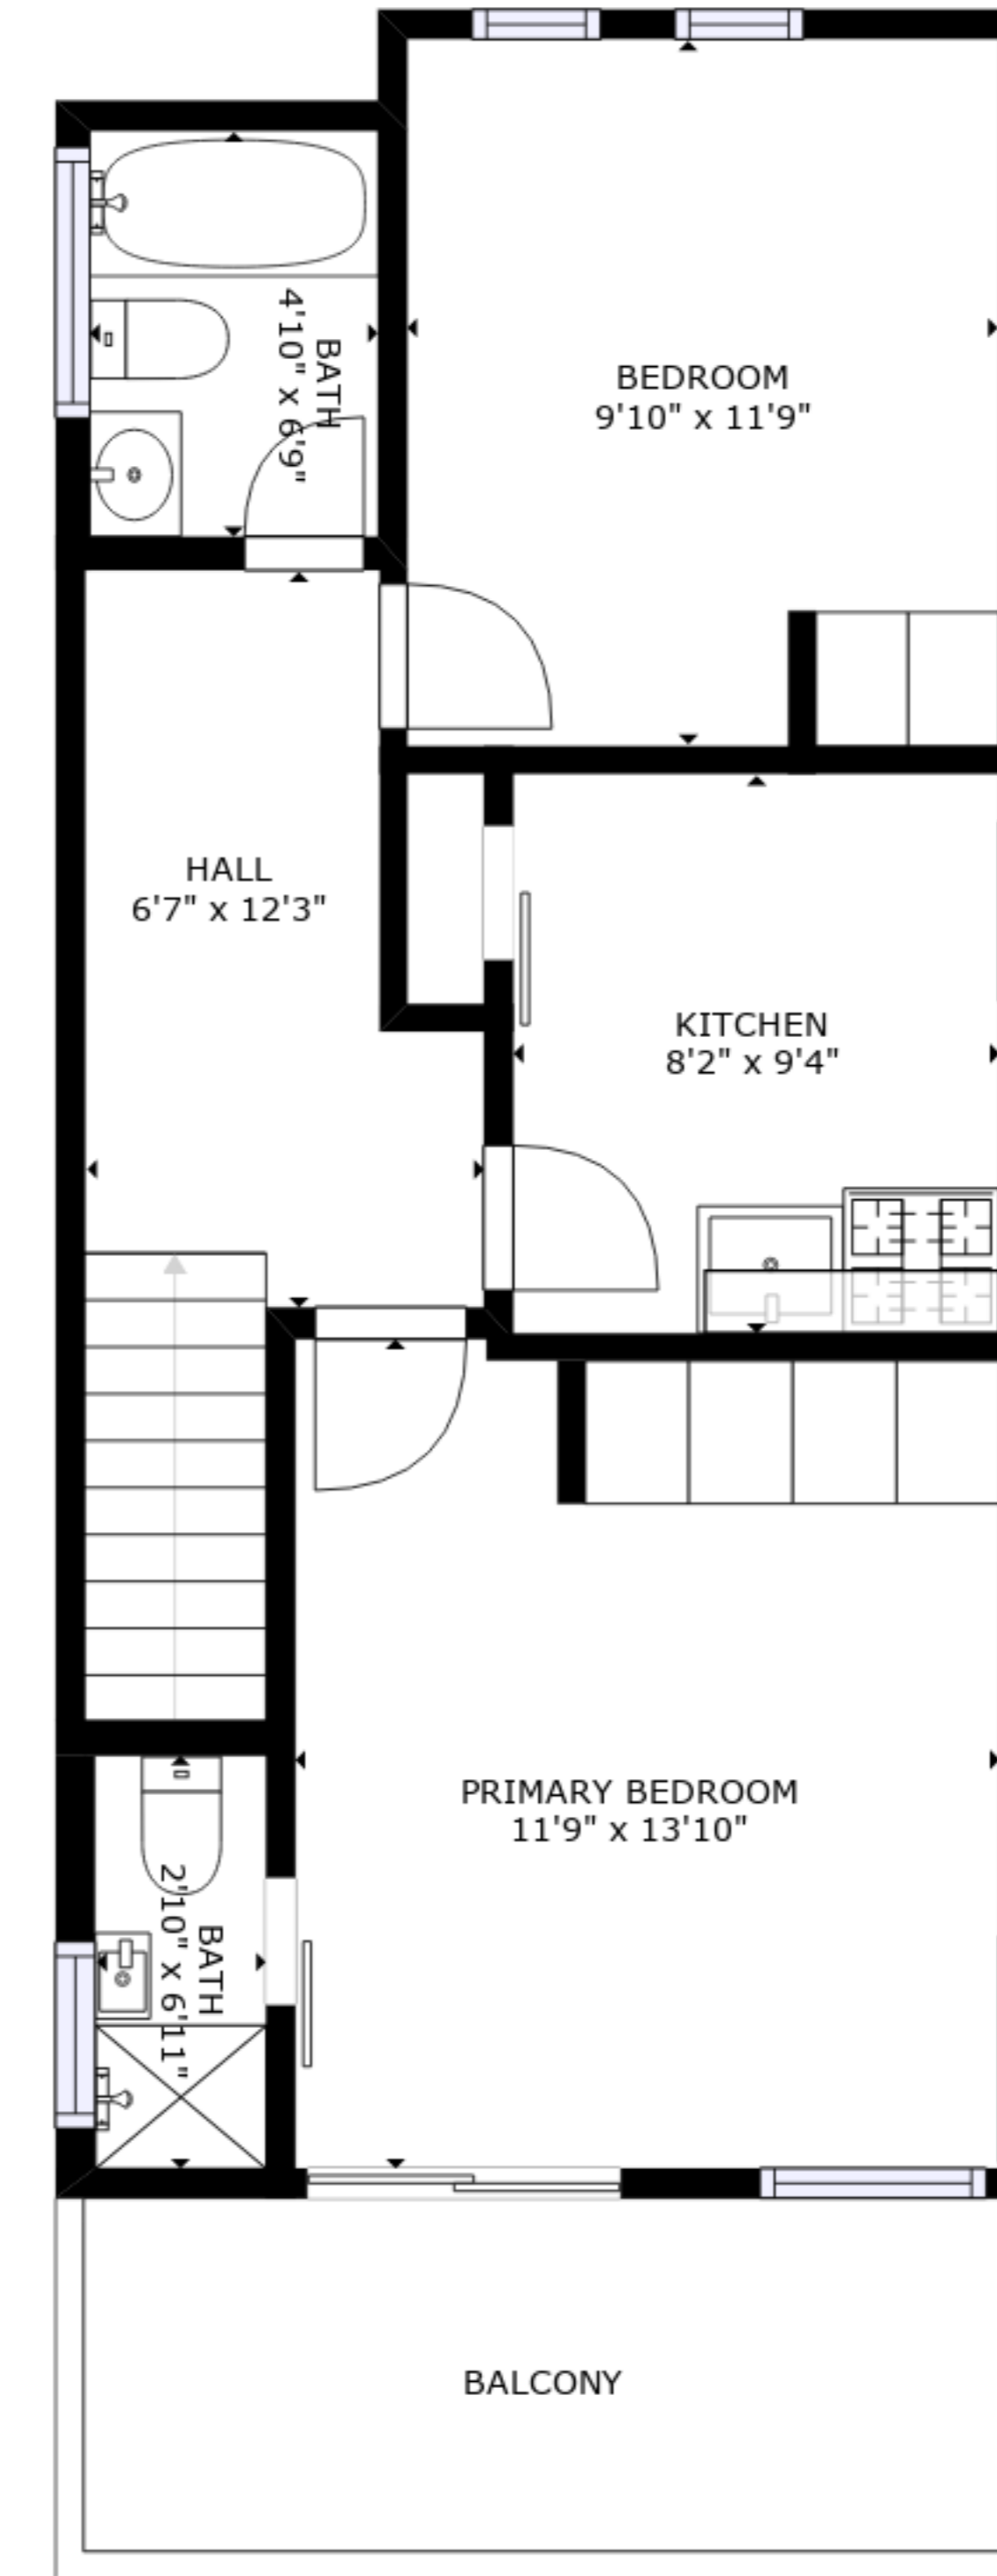

FLOOR 1

FLOOR 2

FLOOR 3

GROSS INTERNAL AREA

FLOOR 1: 560 sq. ft, FLOOR 2: 669 sq. ft

FLOOR 3: 533 sq. ft, EXCLUDED AREAS:

PATIO: 100 sq. ft, BALCONY: 91 sq. ft

TOTAL: 1763 sq. ft

SIZES AND DIMENSIONS ARE APPROXIMATE, ACTUAL MAY VARY.