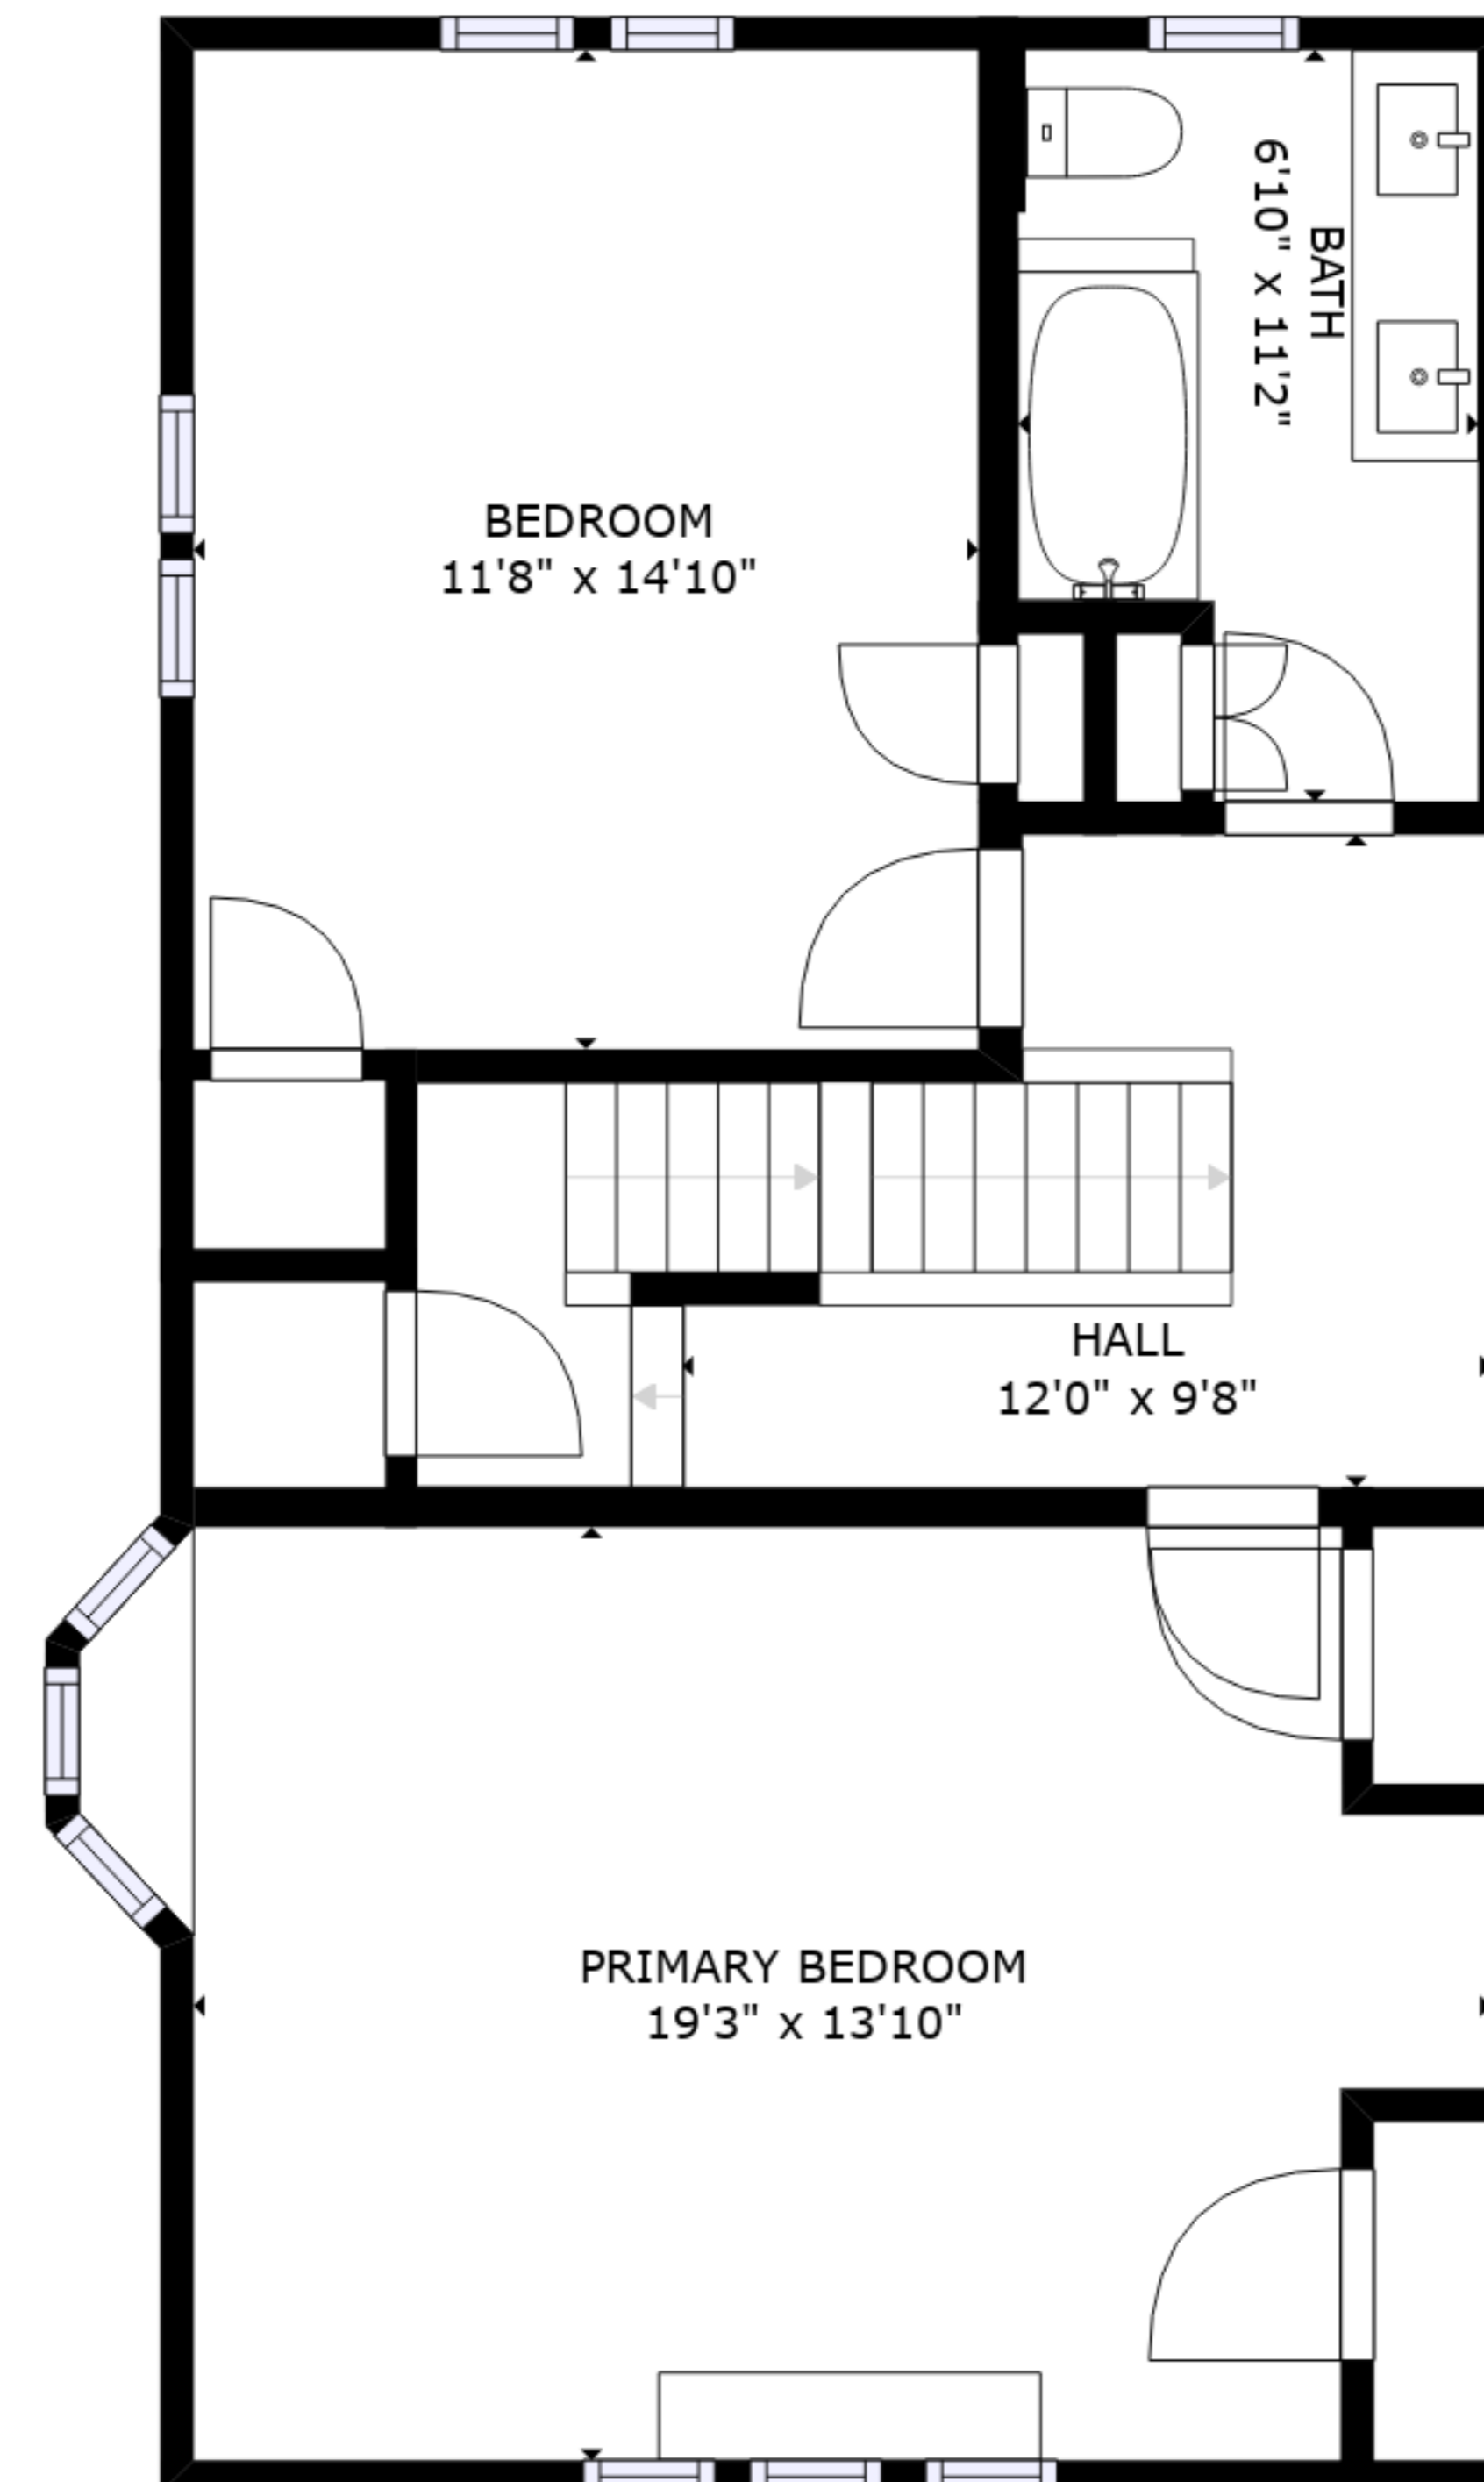

FLOOR 1

FLOOR 2

FLOOR 3

FLOOR 4

GROSS INTERNAL AREA
 FLOOR 1: 452 sq. ft, FLOOR 2: 682 sq. ft
 FLOOR 3: 693 sq. ft, FLOOR 4: 518 sq. ft
 EXCLUDED AREAS: , GARAGE: 181 sq. ft
 PORCH: 26 sq. ft, REDUCED HEADROOM BELOW 1.5M: 24 sq. ft
 TOTAL: 2345 sq. ft
 SIZES AND DIMENSIONS ARE APPROXIMATE, ACTUAL MAY VARY.