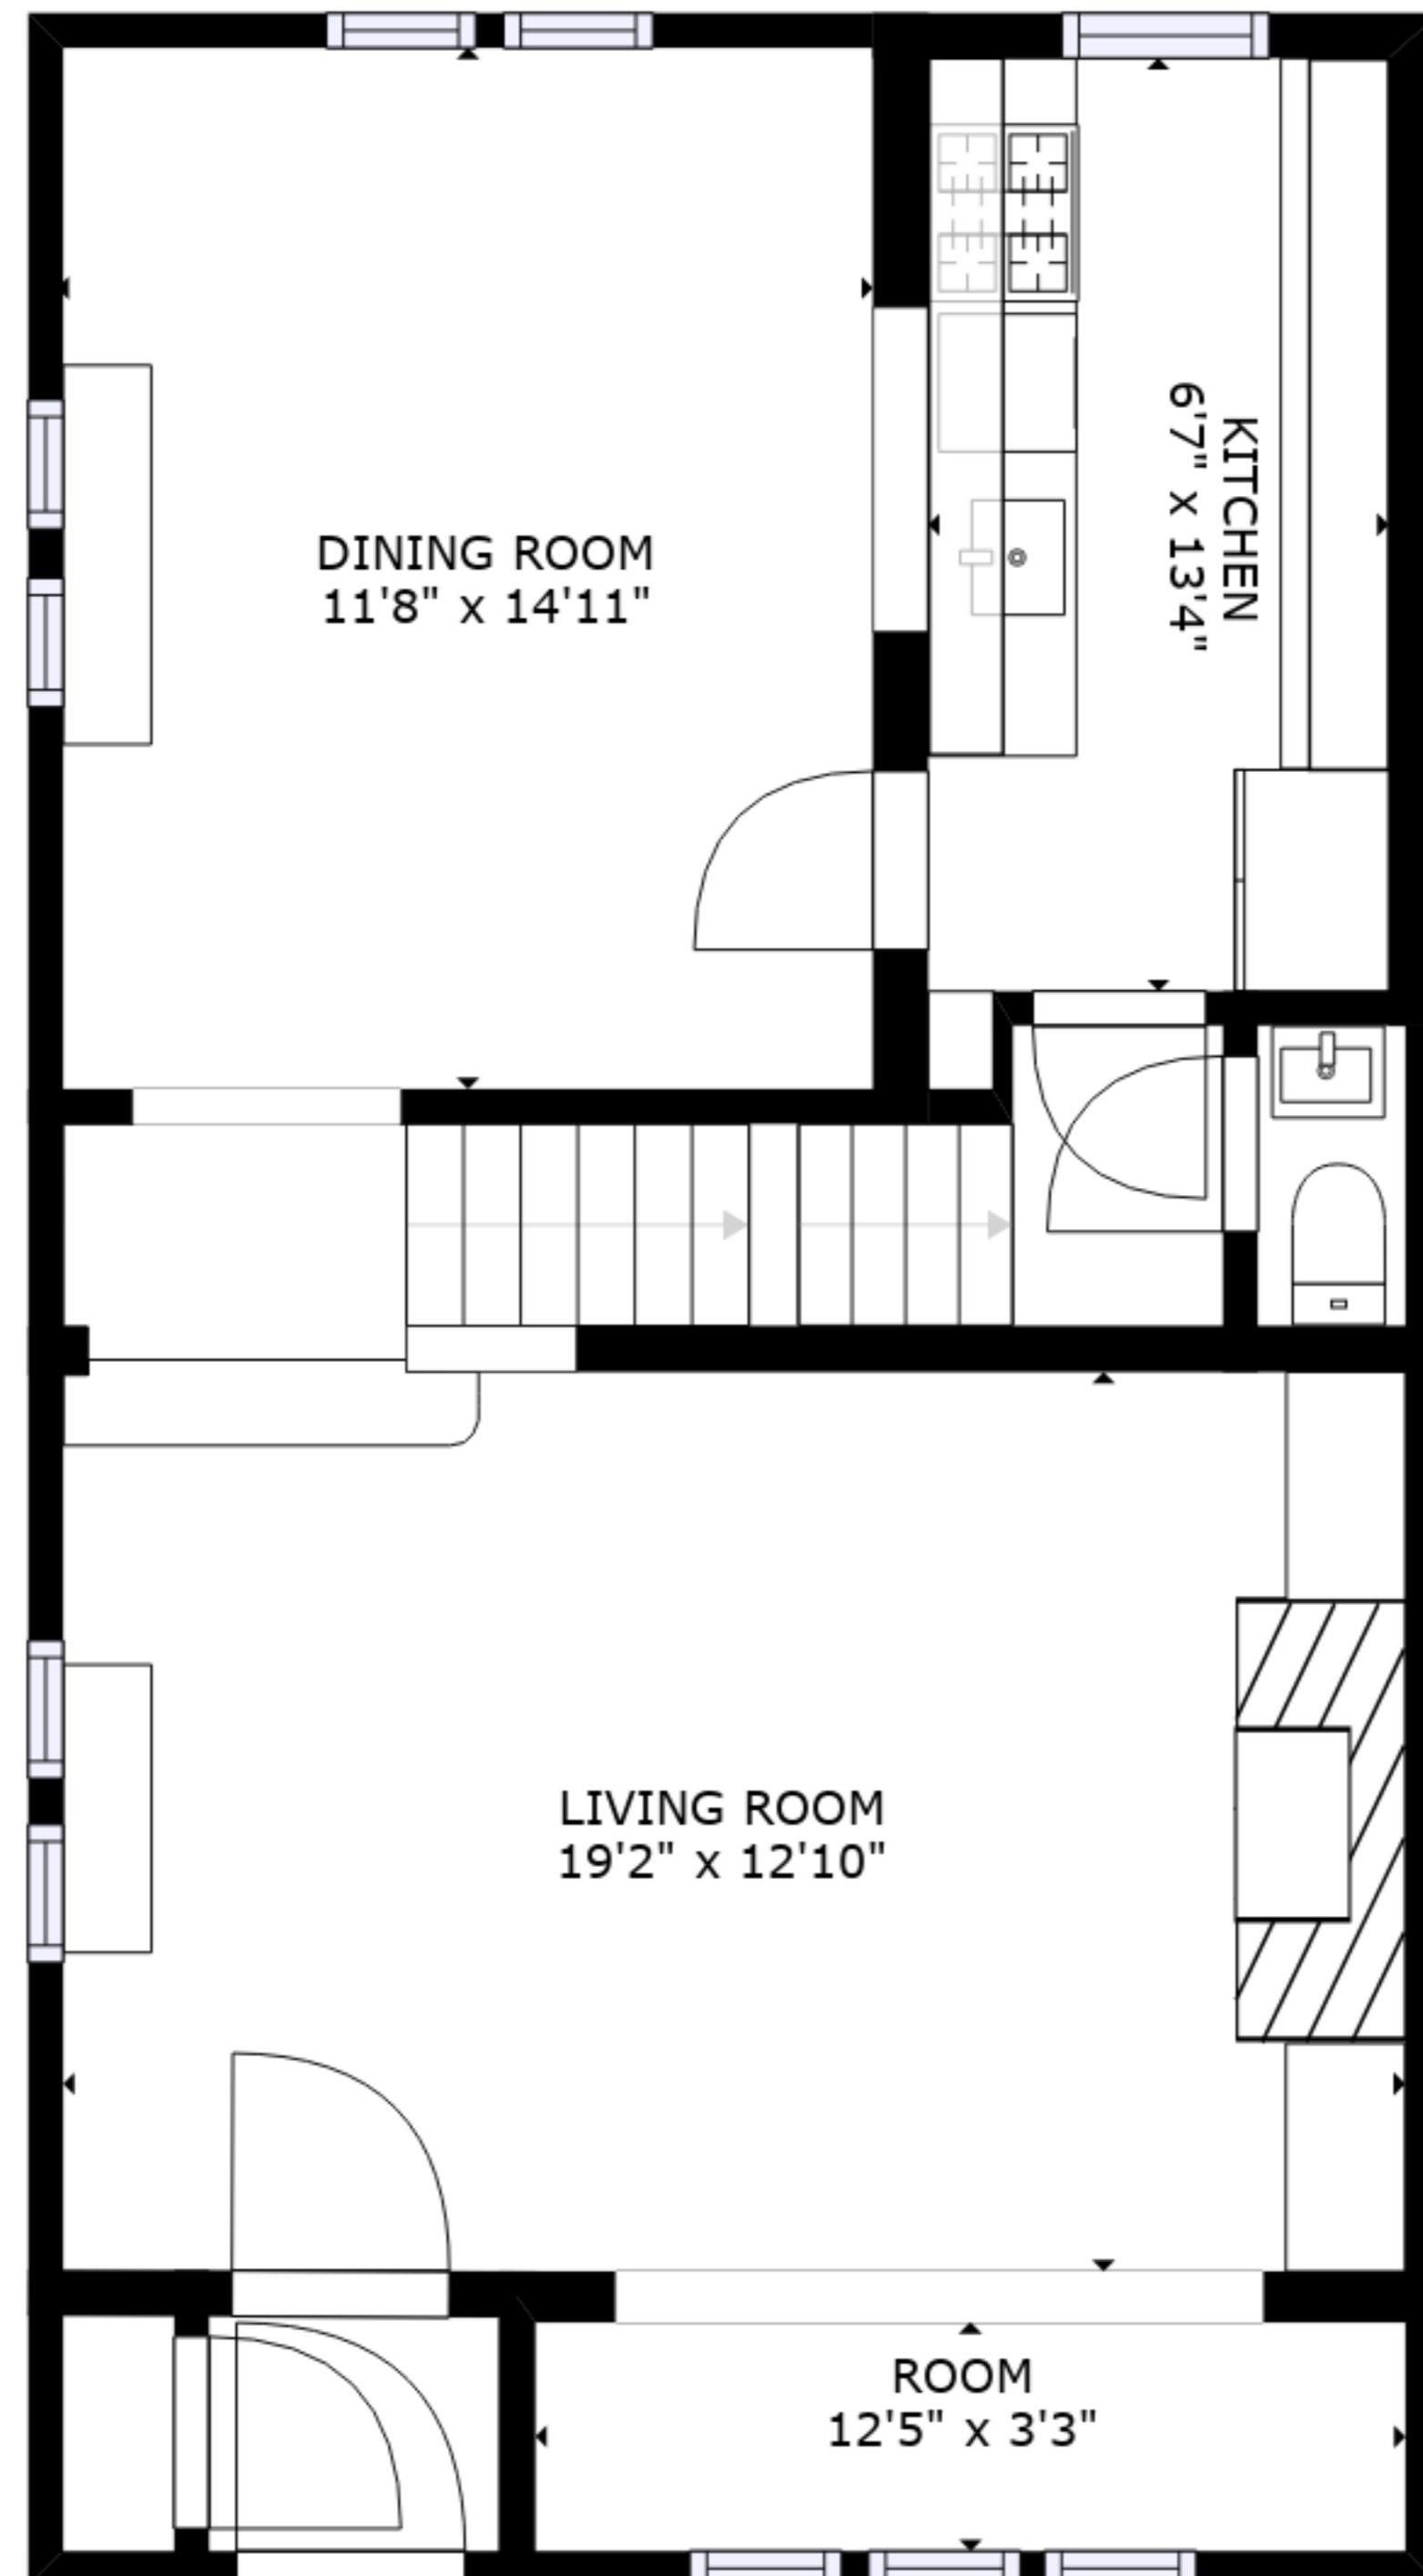

FLOOR 1

FLOOR 2

FLOOR 3

FLOOR 4

GROSS INTERNAL AREA
 FLOOR 1: 452 sq. ft, FLOOR 2: 682 sq. ft
 FLOOR 3: 693 sq. ft, FLOOR 4: 518 sq. ft
 EXCLUDED AREAS: , GARAGE: 181 sq. ft
 PORCH: 26 sq. ft, REDUCED HEADROOM BELOW 1.5M: 24 sq. ft
 TOTAL: 2345 sq. ft
 SIZES AND DIMENSIONS ARE APPROXIMATE, ACTUAL MAY VARY.