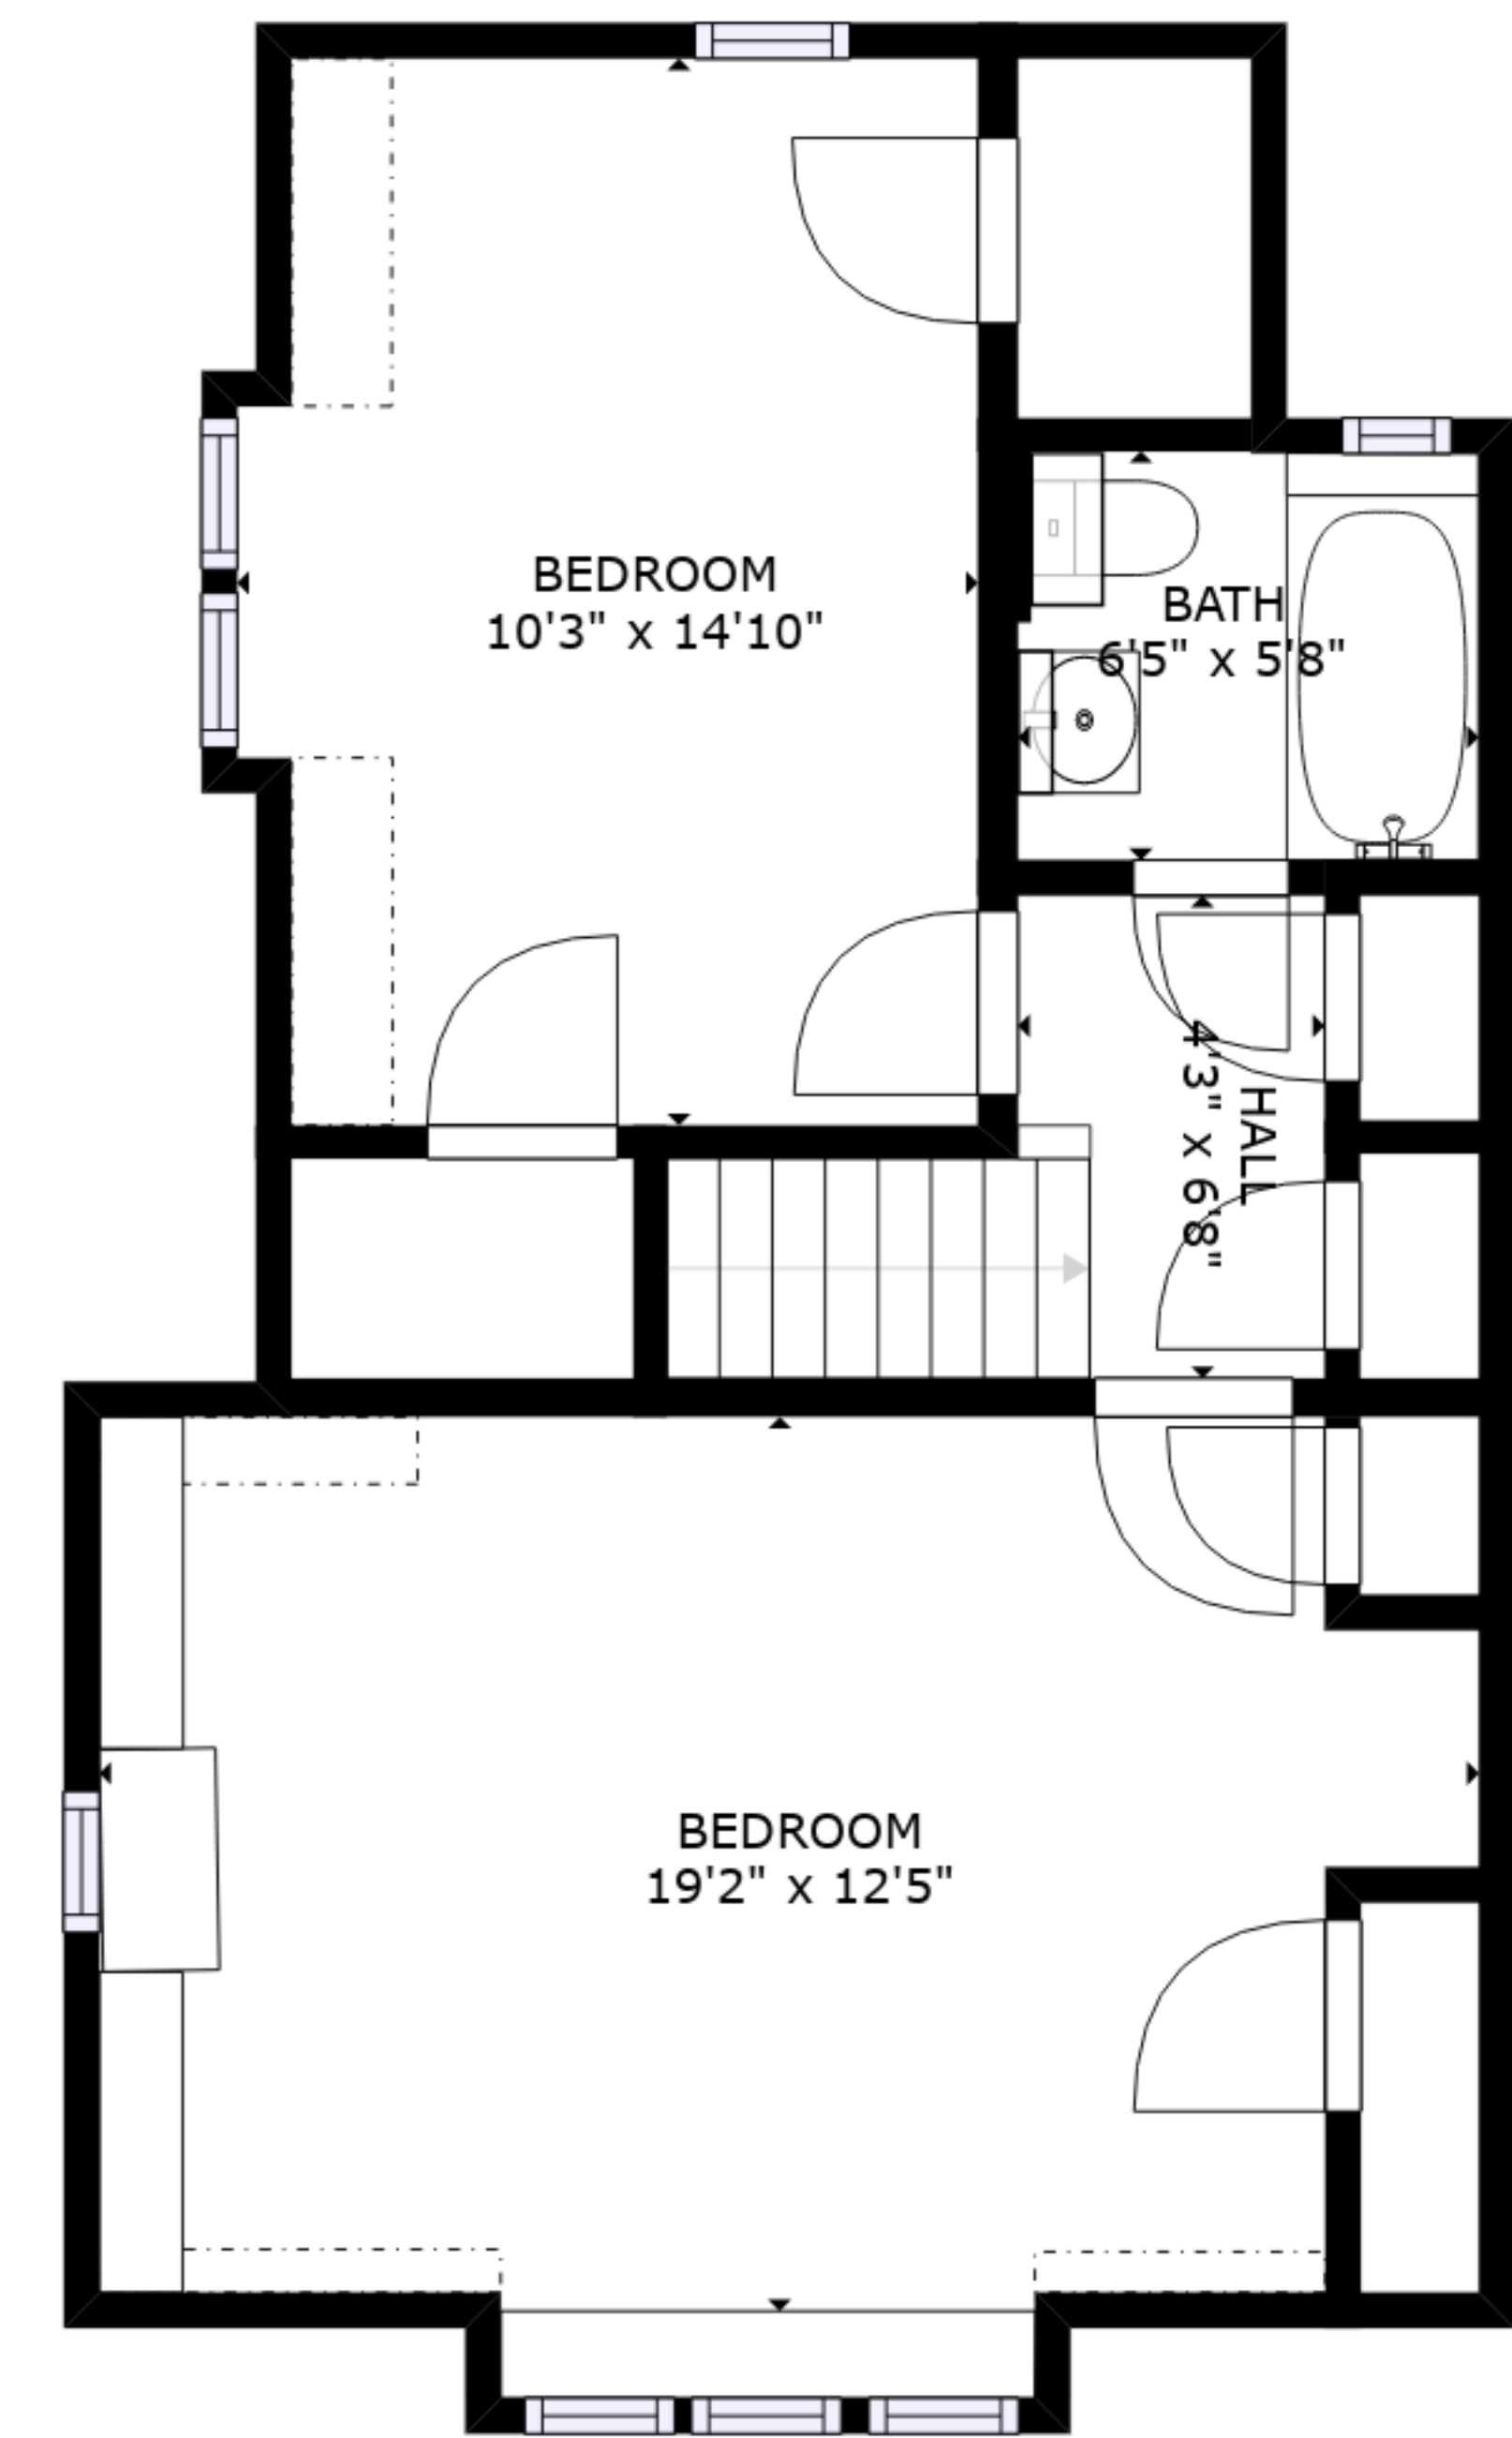

FLOOR 1

FLOOR 2

FLOOR 3

FLOOR 4

GROSS INTERNAL AREA
 FLOOR 1: 452 sq. ft, FLOOR 2: 682 sq. ft
 FLOOR 3: 693 sq. ft, FLOOR 4: 518 sq. ft
 EXCLUDED AREAS: , GARAGE: 181 sq. ft
 PORCH: 26 sq. ft, REDUCED HEADROOM BELOW 1.5M: 24 sq. ft
 TOTAL: 2345 sq. ft
 SIZES AND DIMENSIONS ARE APPROXIMATE, ACTUAL MAY VARY.