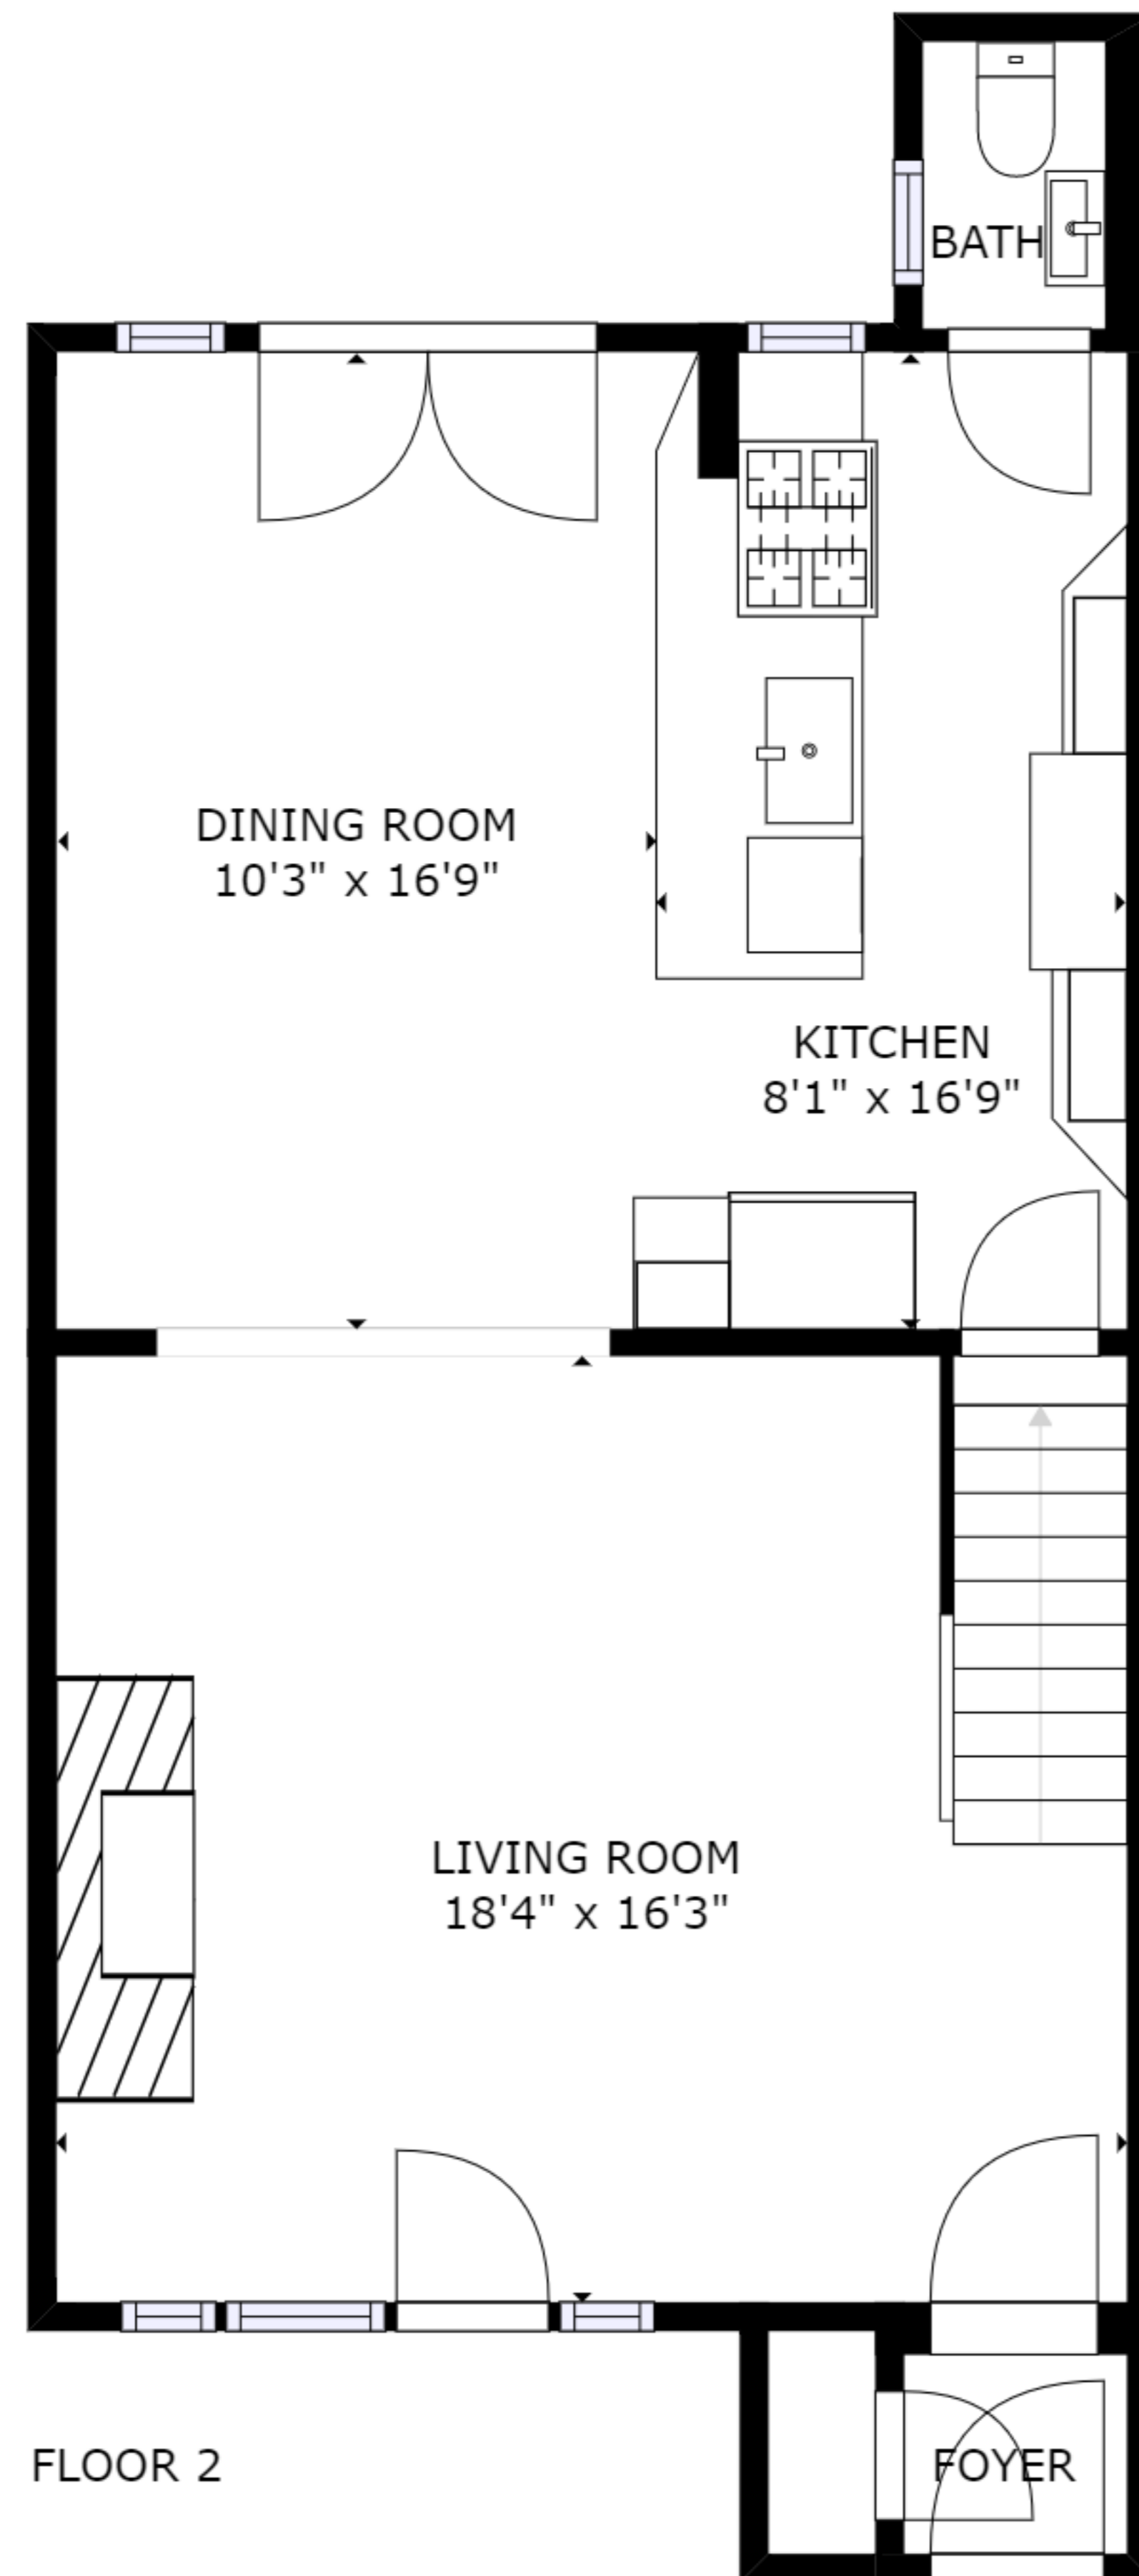

FLOOR 1

FLOOR 2

FLOOR 3

FLOOR 4

GROSS INTERNAL AREA  
 FLOOR 1: 711 sq. ft, FLOOR 2: 658 sq. ft  
 FLOOR 3: 608 sq. ft, FLOOR 4: 486 sq. ft  
 EXCLUDED AREAS: , REDUCED HEADROOM BELOW 1.5M: 4 sq. ft  
 TOTAL: 2463 sq. ft  
 SIZES AND DIMENSIONS ARE APPROXIMATE, ACTUAL MAY VARY.