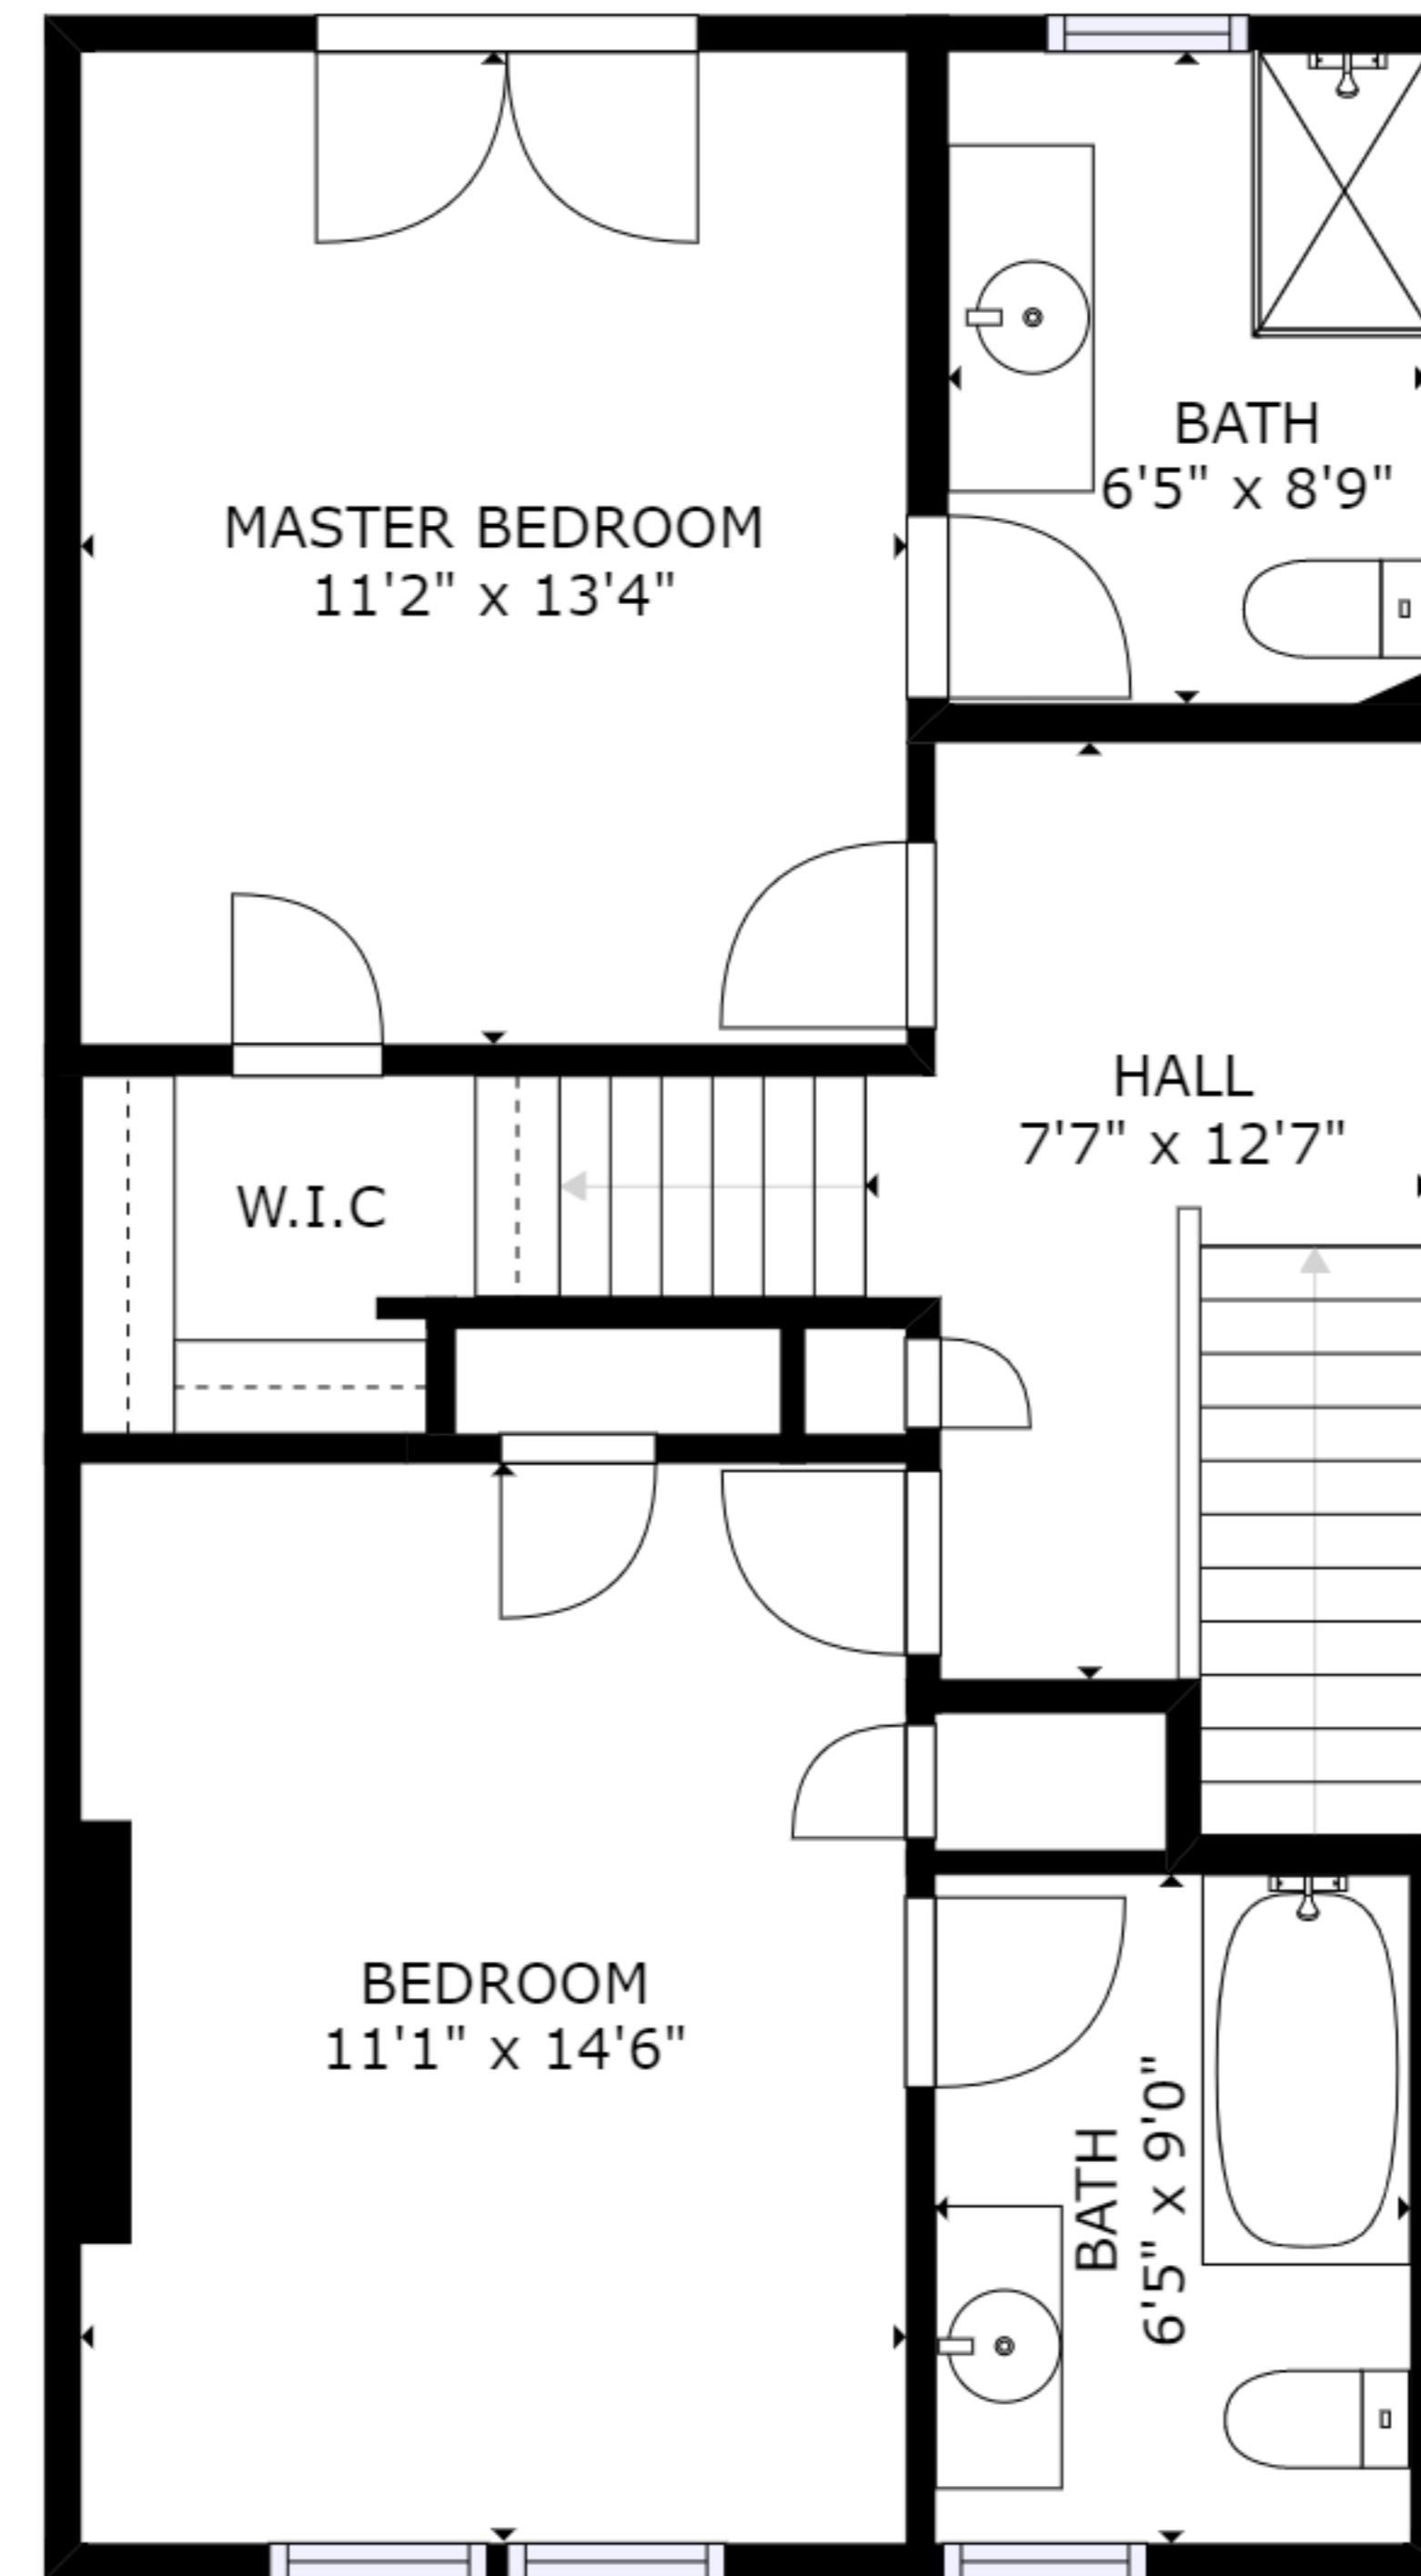

FLOOR 1

FLOOR 2

FLOOR 3

FLOOR 4

GROSS INTERNAL AREA  
 FLOOR 1: 711 sq. ft, FLOOR 2: 658 sq. ft  
 FLOOR 3: 608 sq. ft, FLOOR 4: 486 sq. ft  
 EXCLUDED AREAS: , REDUCED HEADROOM BELOW 1.5M: 4 sq. ft  
 TOTAL: 2463 sq. ft  
 SIZES AND DIMENSIONS ARE APPROXIMATE, ACTUAL MAY VARY.