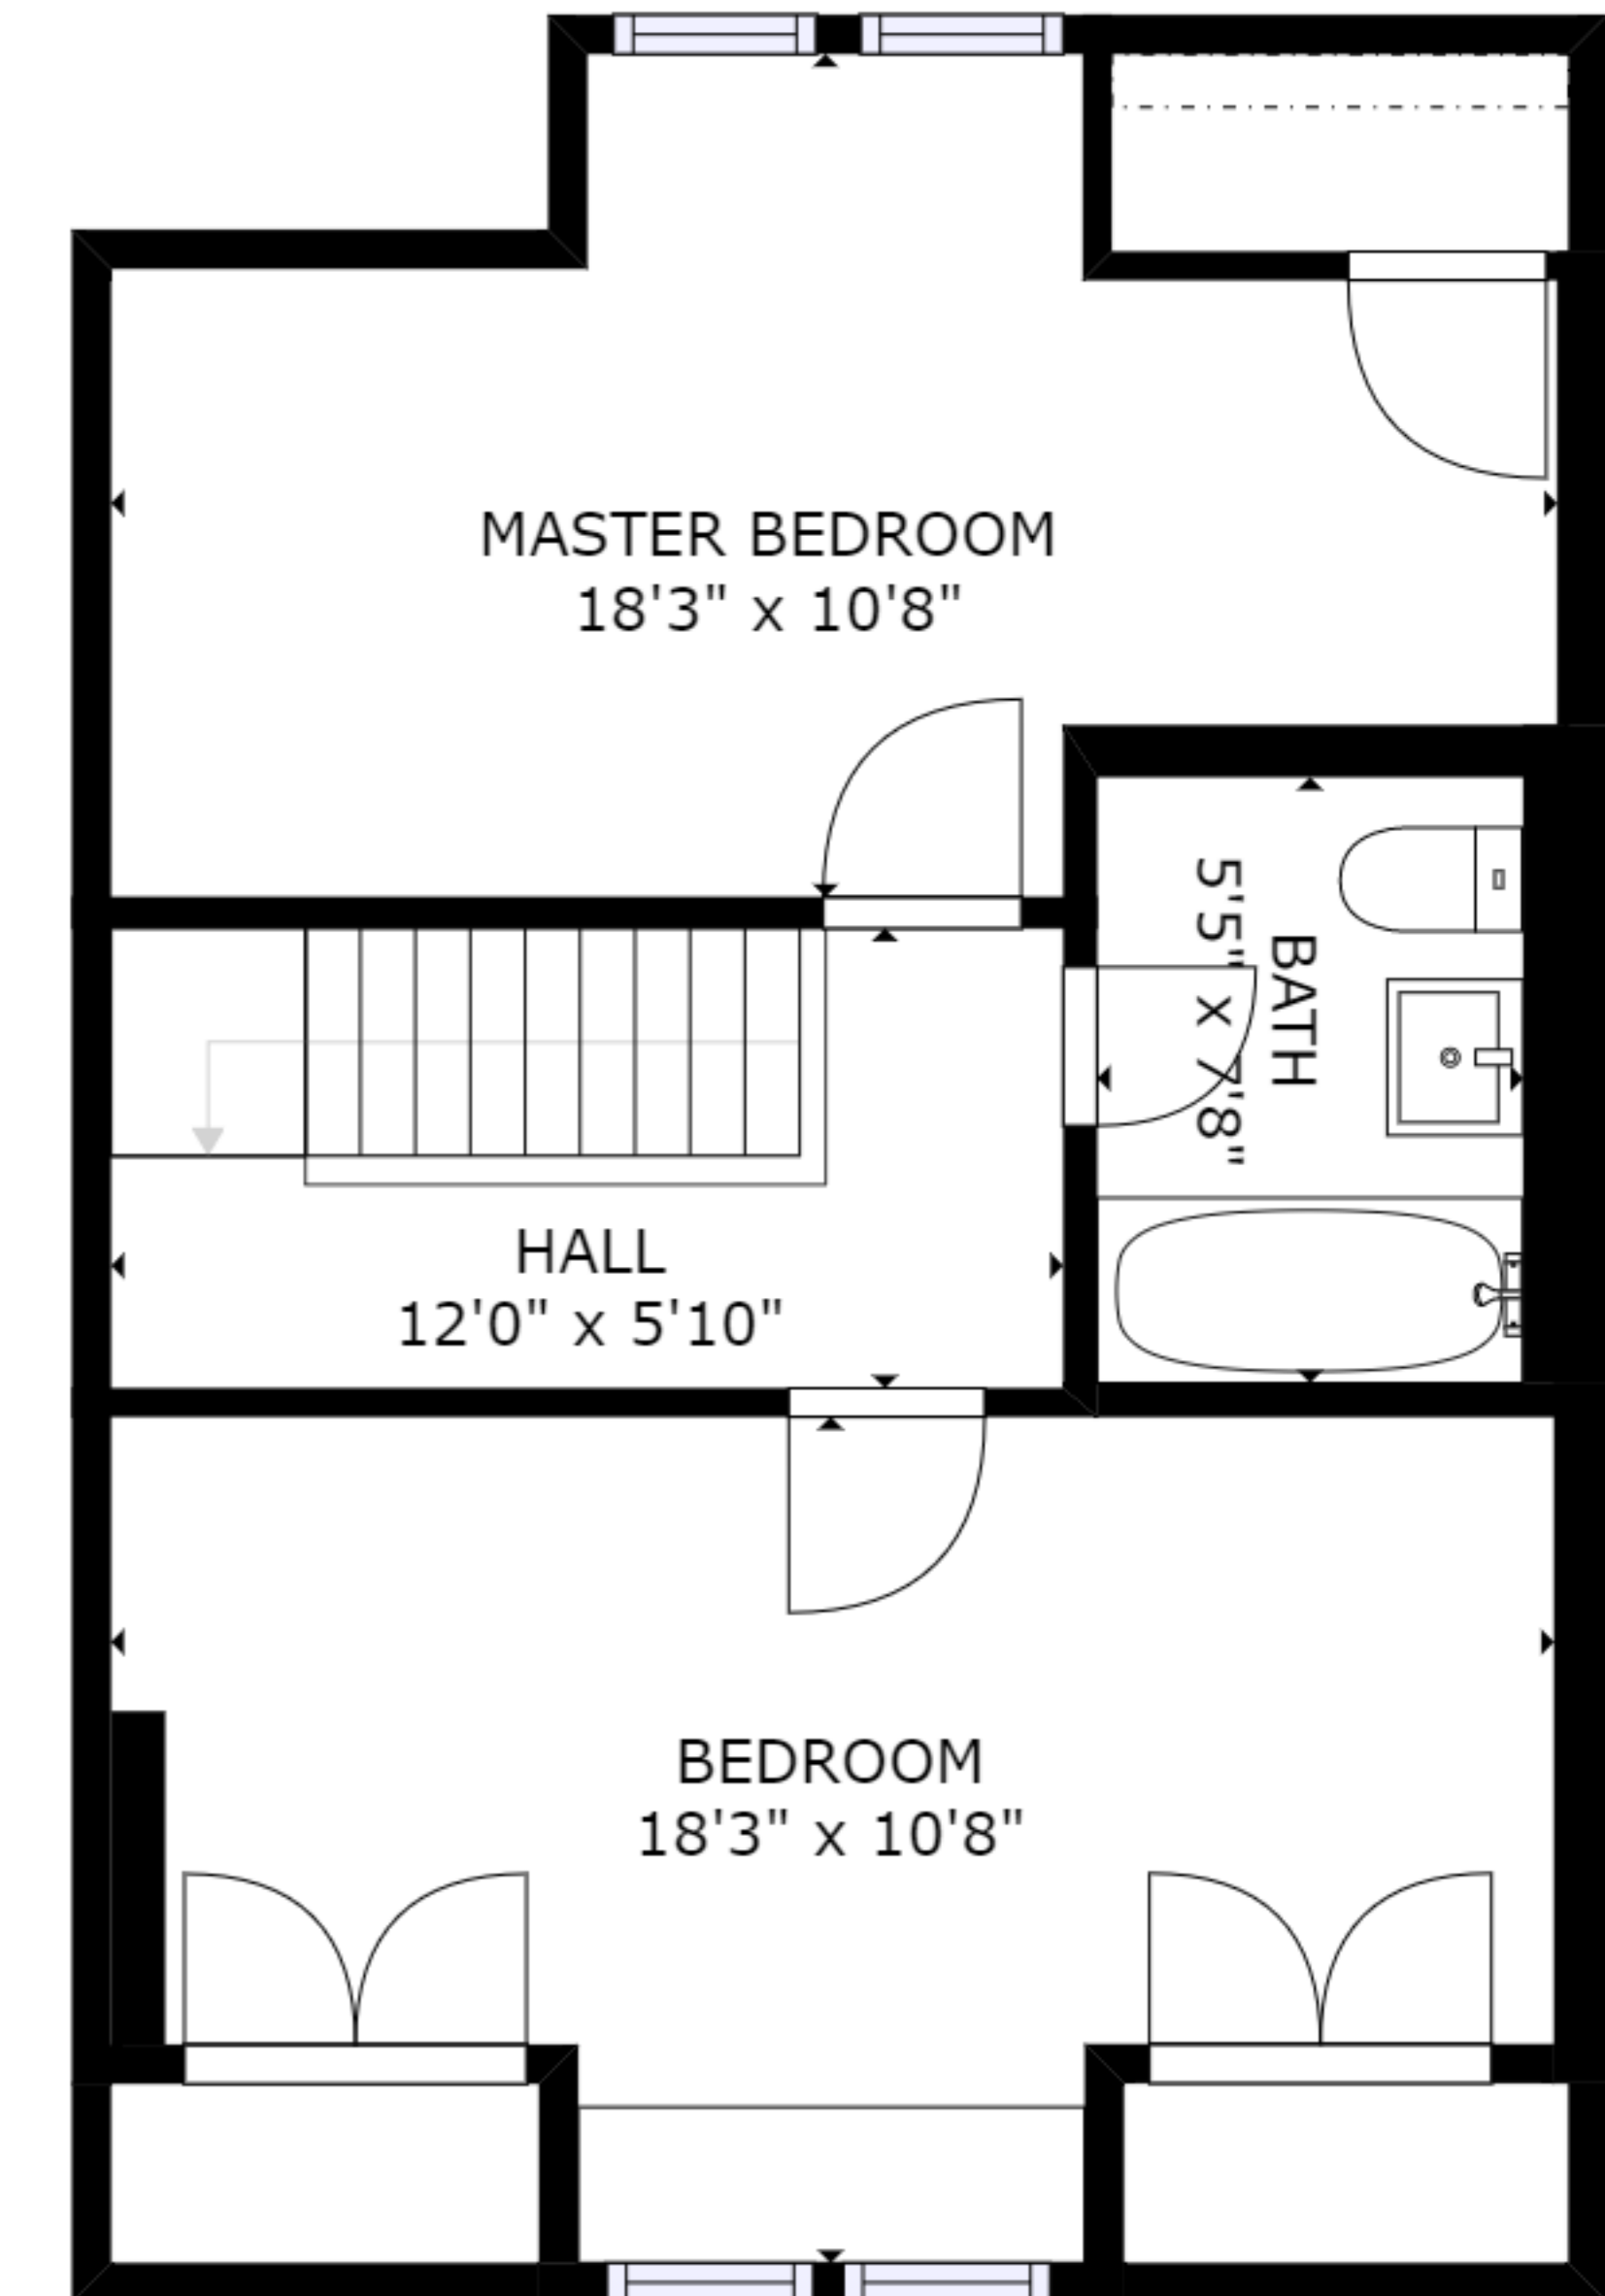

FLOOR 1

FLOOR 2

FLOOR 3

FLOOR 4

GROSS INTERNAL AREA  
 FLOOR 1: 711 sq. ft, FLOOR 2: 658 sq. ft  
 FLOOR 3: 608 sq. ft, FLOOR 4: 486 sq. ft  
 EXCLUDED AREAS: , REDUCED HEADROOM BELOW 1.5M: 4 sq. ft  
 TOTAL: 2463 sq. ft  
 SIZES AND DIMENSIONS ARE APPROXIMATE, ACTUAL MAY VARY.