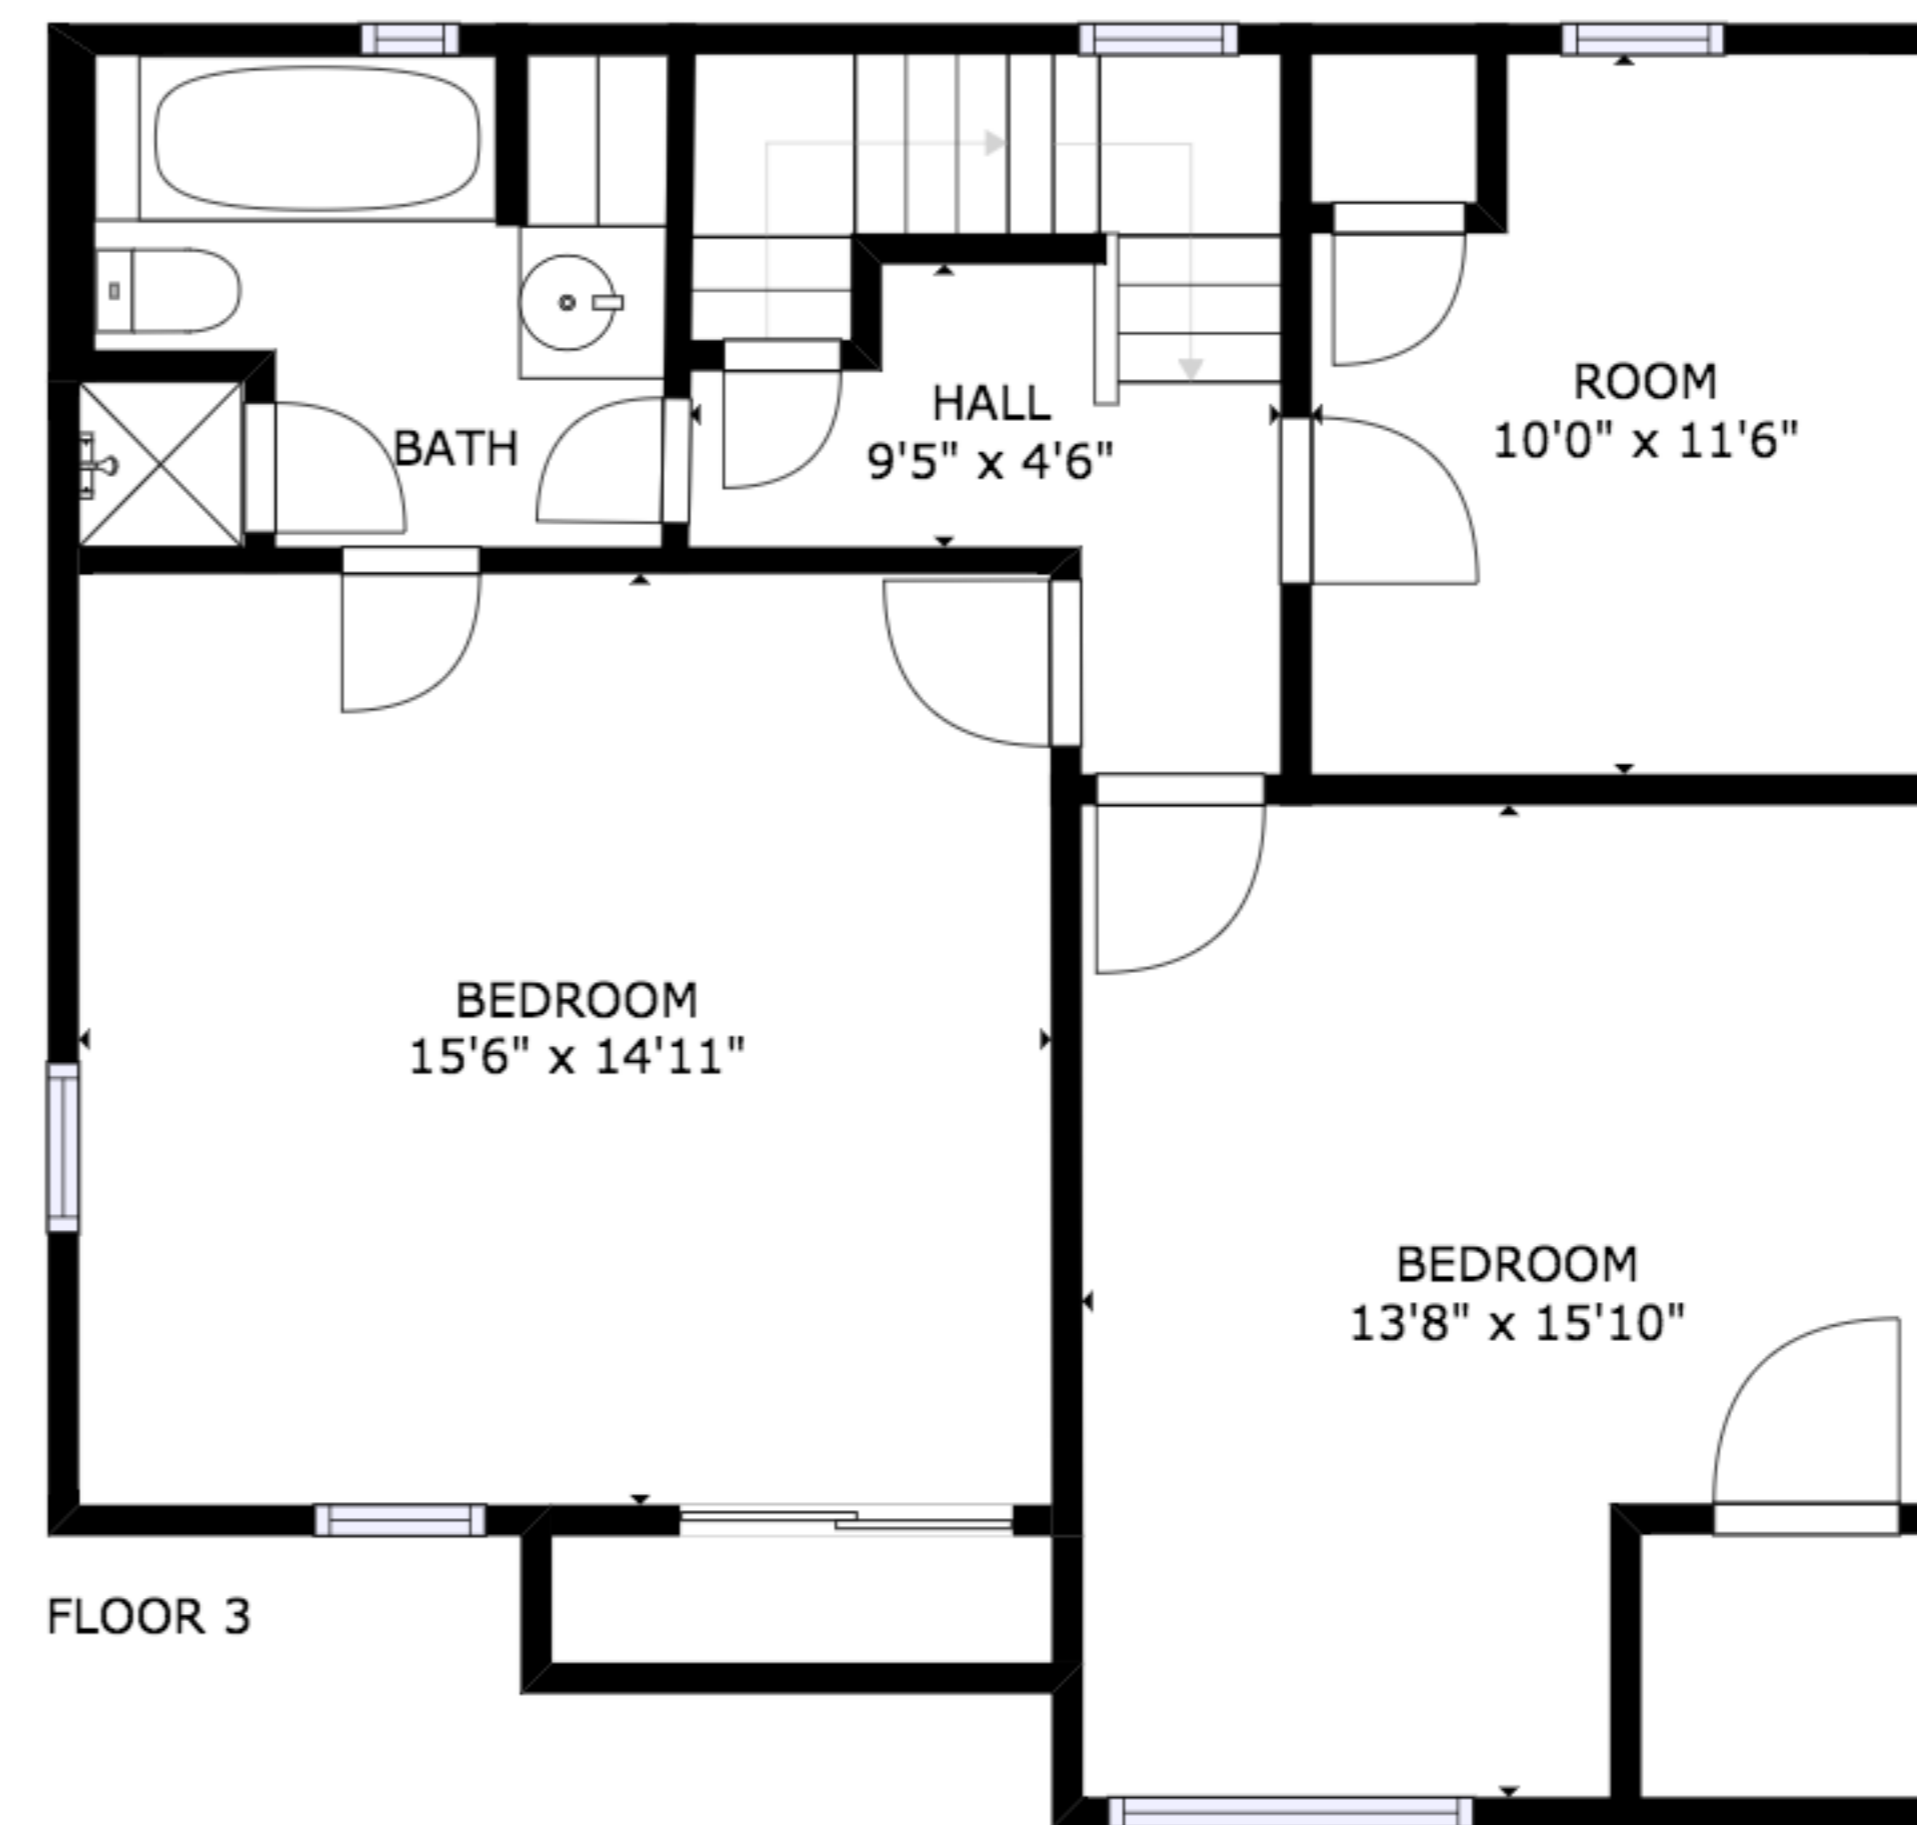

FLOOR 4

FLOOR 3

FLOOR 1

FLOOR 2

GROSS INTERNAL AREA  
 FLOOR 1: 621 sq ft, FLOOR 2: 938 sq ft  
 FLOOR 3: 772 sq ft, FLOOR 4: 406 sq ft  
 EXCLUDED AREAS: , REDUCED HEADROOM BELOW 1.5M: 100 sq ft  
 TOTAL: 2737 sq ft  
 SIZES AND DIMENSIONS ARE APPROXIMATE, ACTUAL MAY VARY.