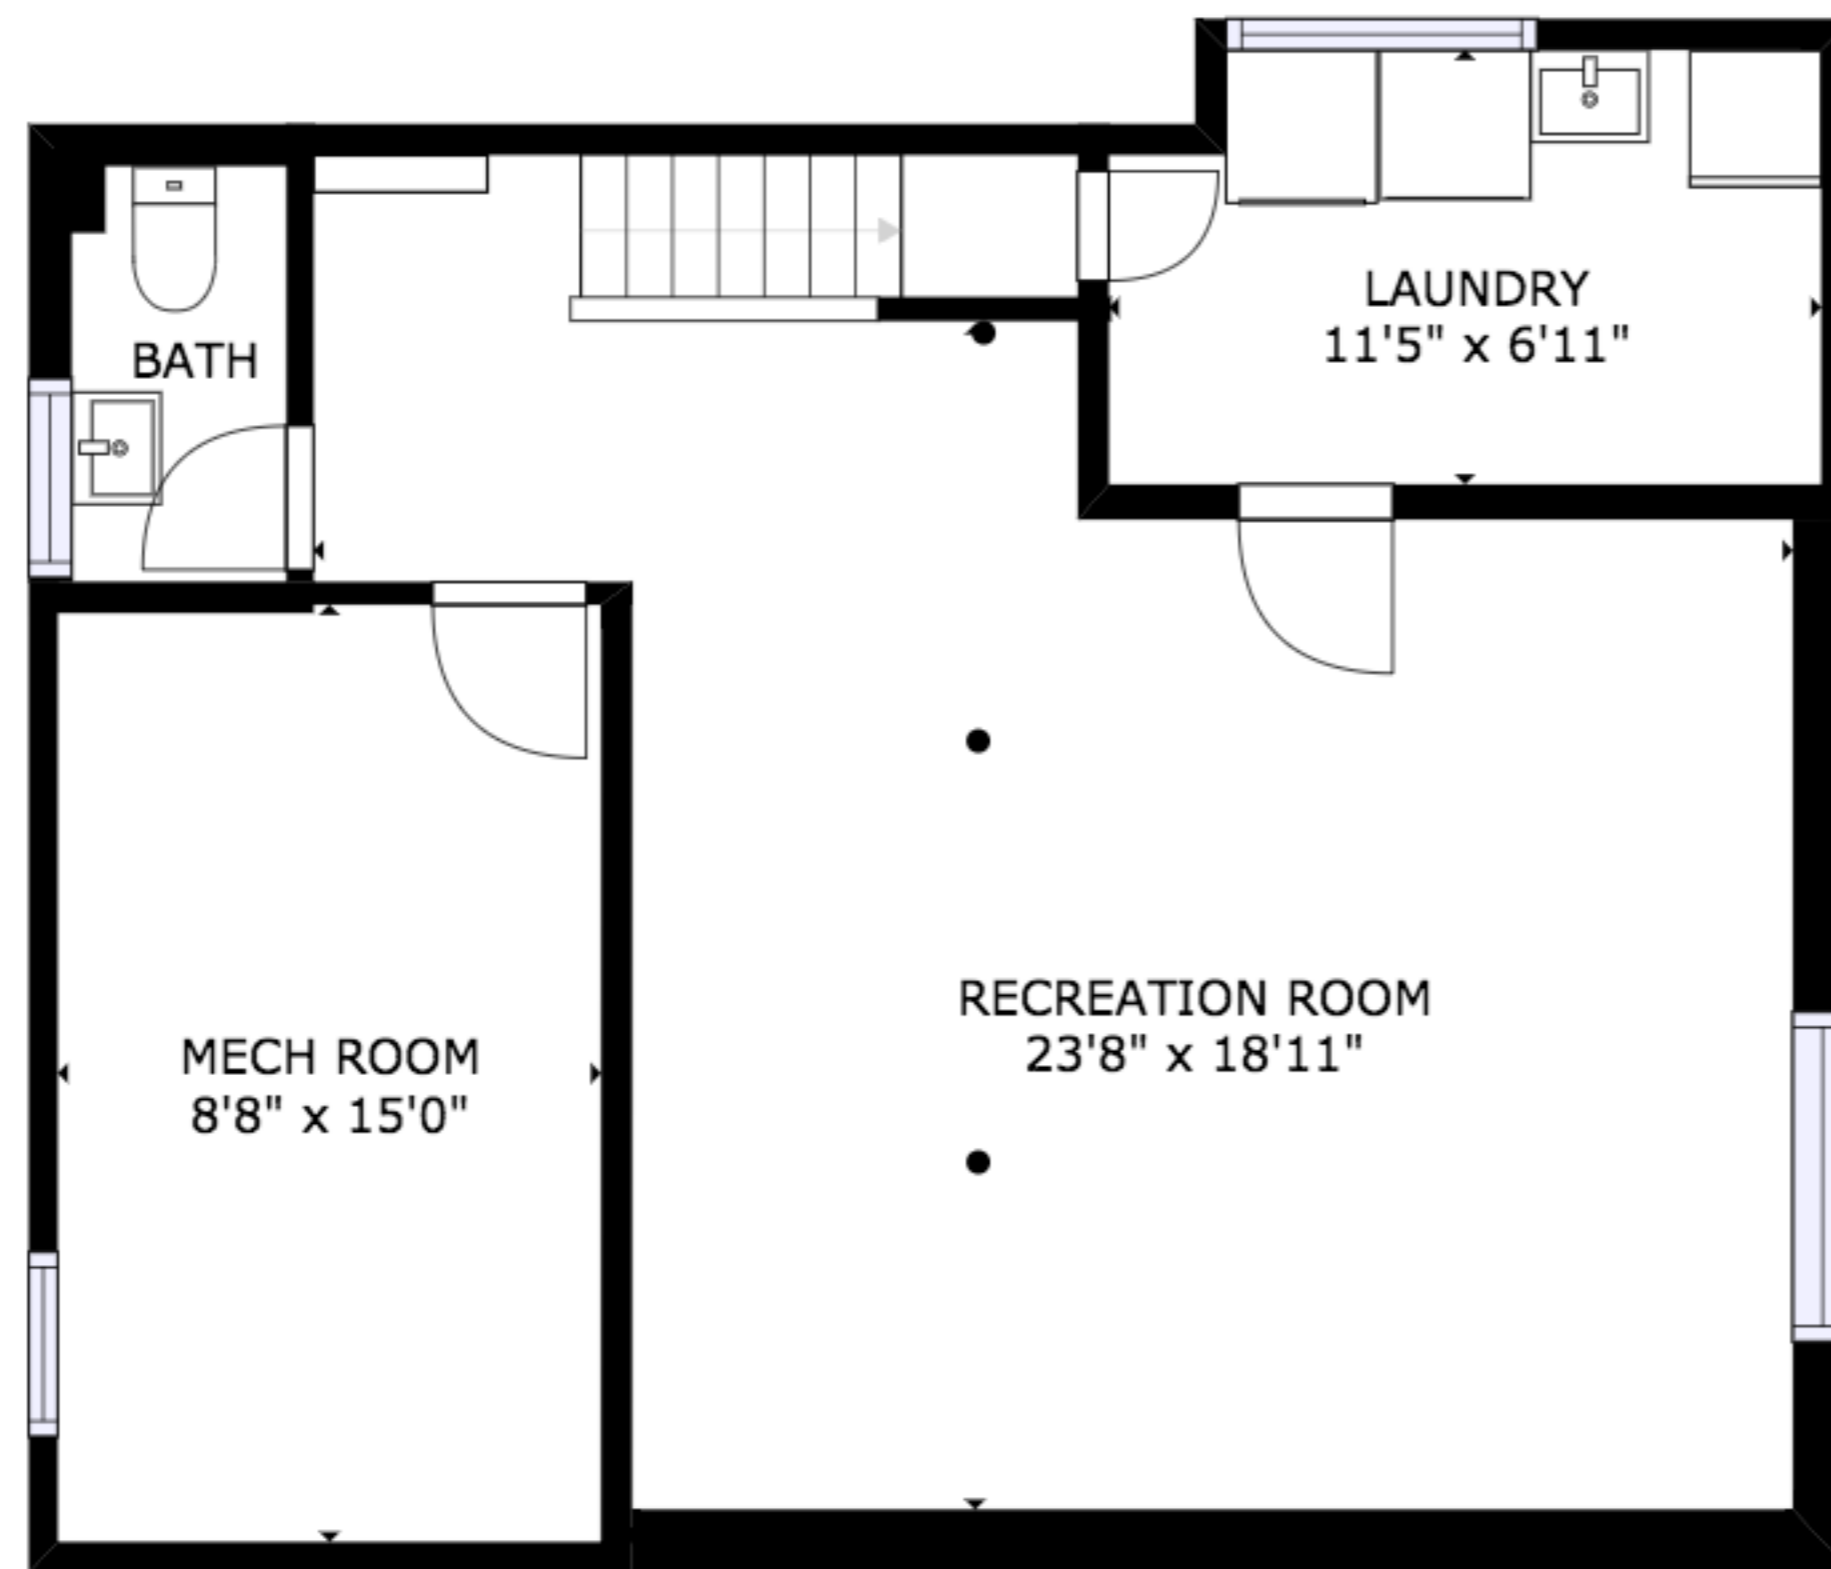

FLOOR 4

FLOOR 3

FLOOR 1

FLOOR 2

GROSS INTERNAL AREA  
 FLOOR 1: 621 sq ft, FLOOR 2: 938 sq ft  
 FLOOR 3: 772 sq ft, FLOOR 4: 406 sq ft  
 EXCLUDED AREAS: , REDUCED HEADROOM BELOW 1.5M: 100 sq ft  
 TOTAL: 2737 sq ft  
 SIZES AND DIMENSIONS ARE APPROXIMATE, ACTUAL MAY VARY.