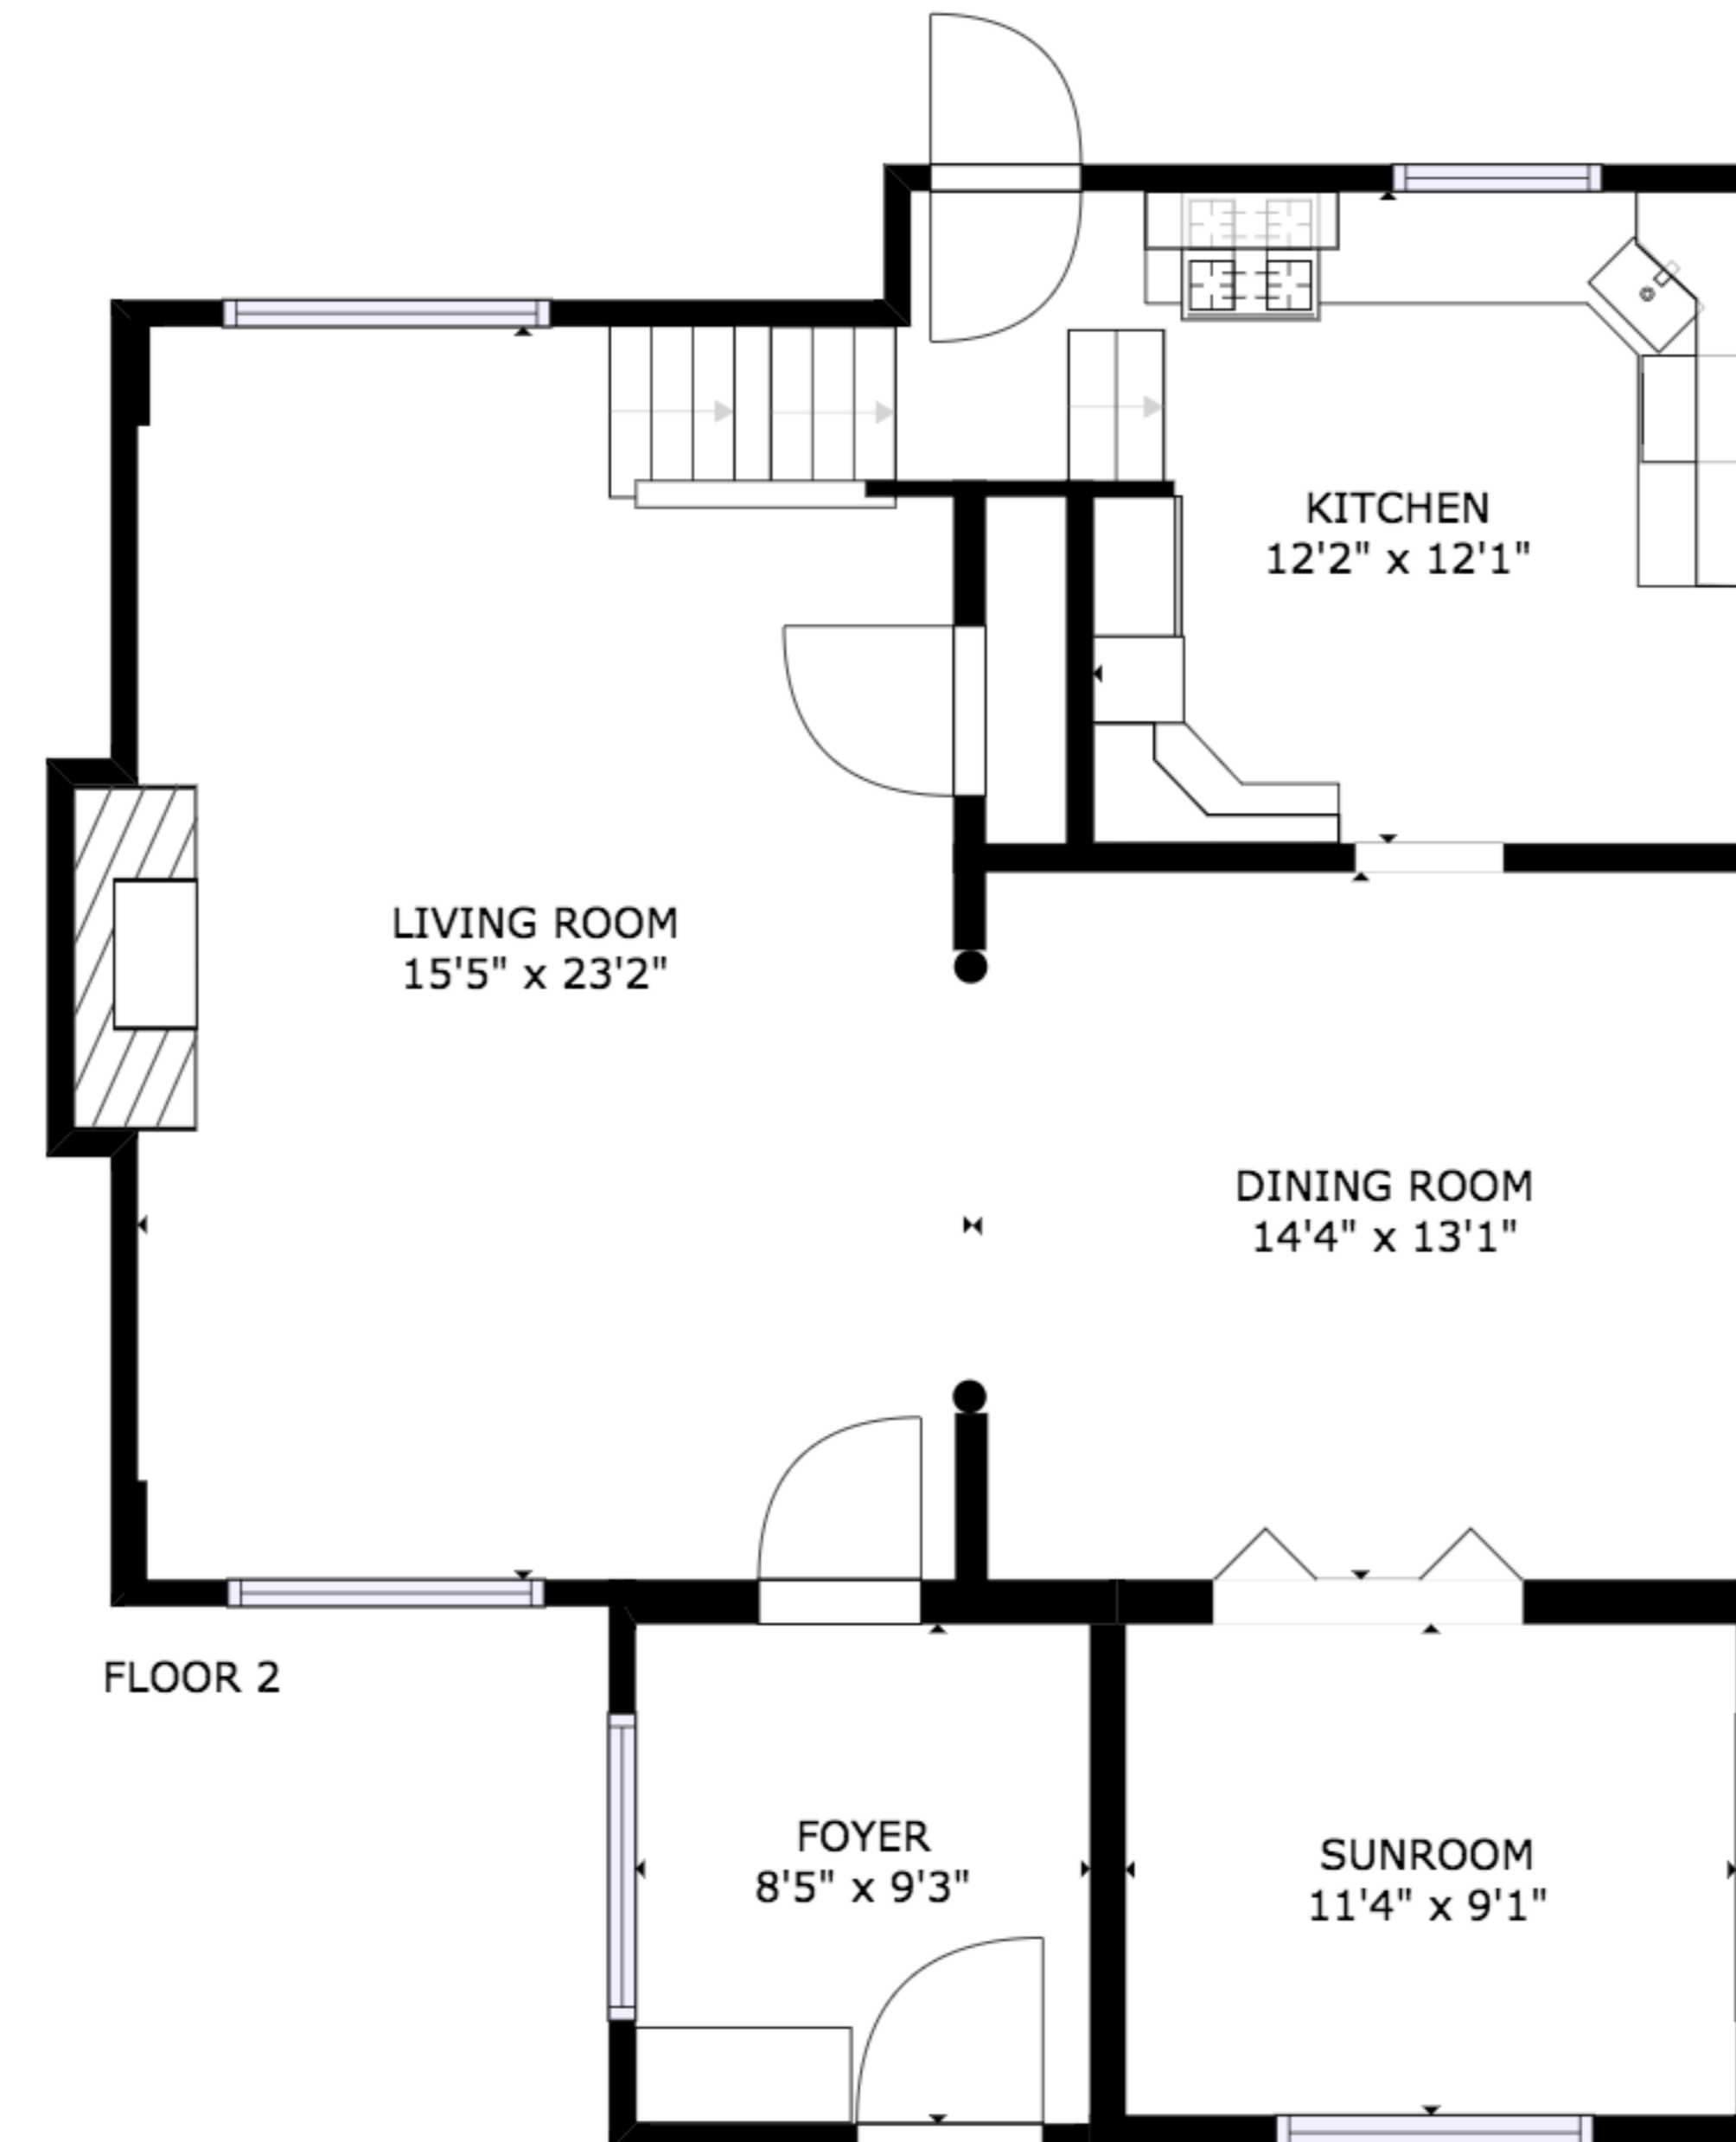

FLOOR 4

FLOOR 3

FLOOR 1

FLOOR 2

GROSS INTERNAL AREA  
 FLOOR 1: 621 sq ft, FLOOR 2: 938 sq ft  
 FLOOR 3: 772 sq ft, FLOOR 4: 406 sq ft  
 EXCLUDED AREAS: , REDUCED HEADROOM BELOW 1.5M: 100 sq ft  
 TOTAL: 2737 sq ft  
 SIZES AND DIMENSIONS ARE APPROXIMATE, ACTUAL MAY VARY.