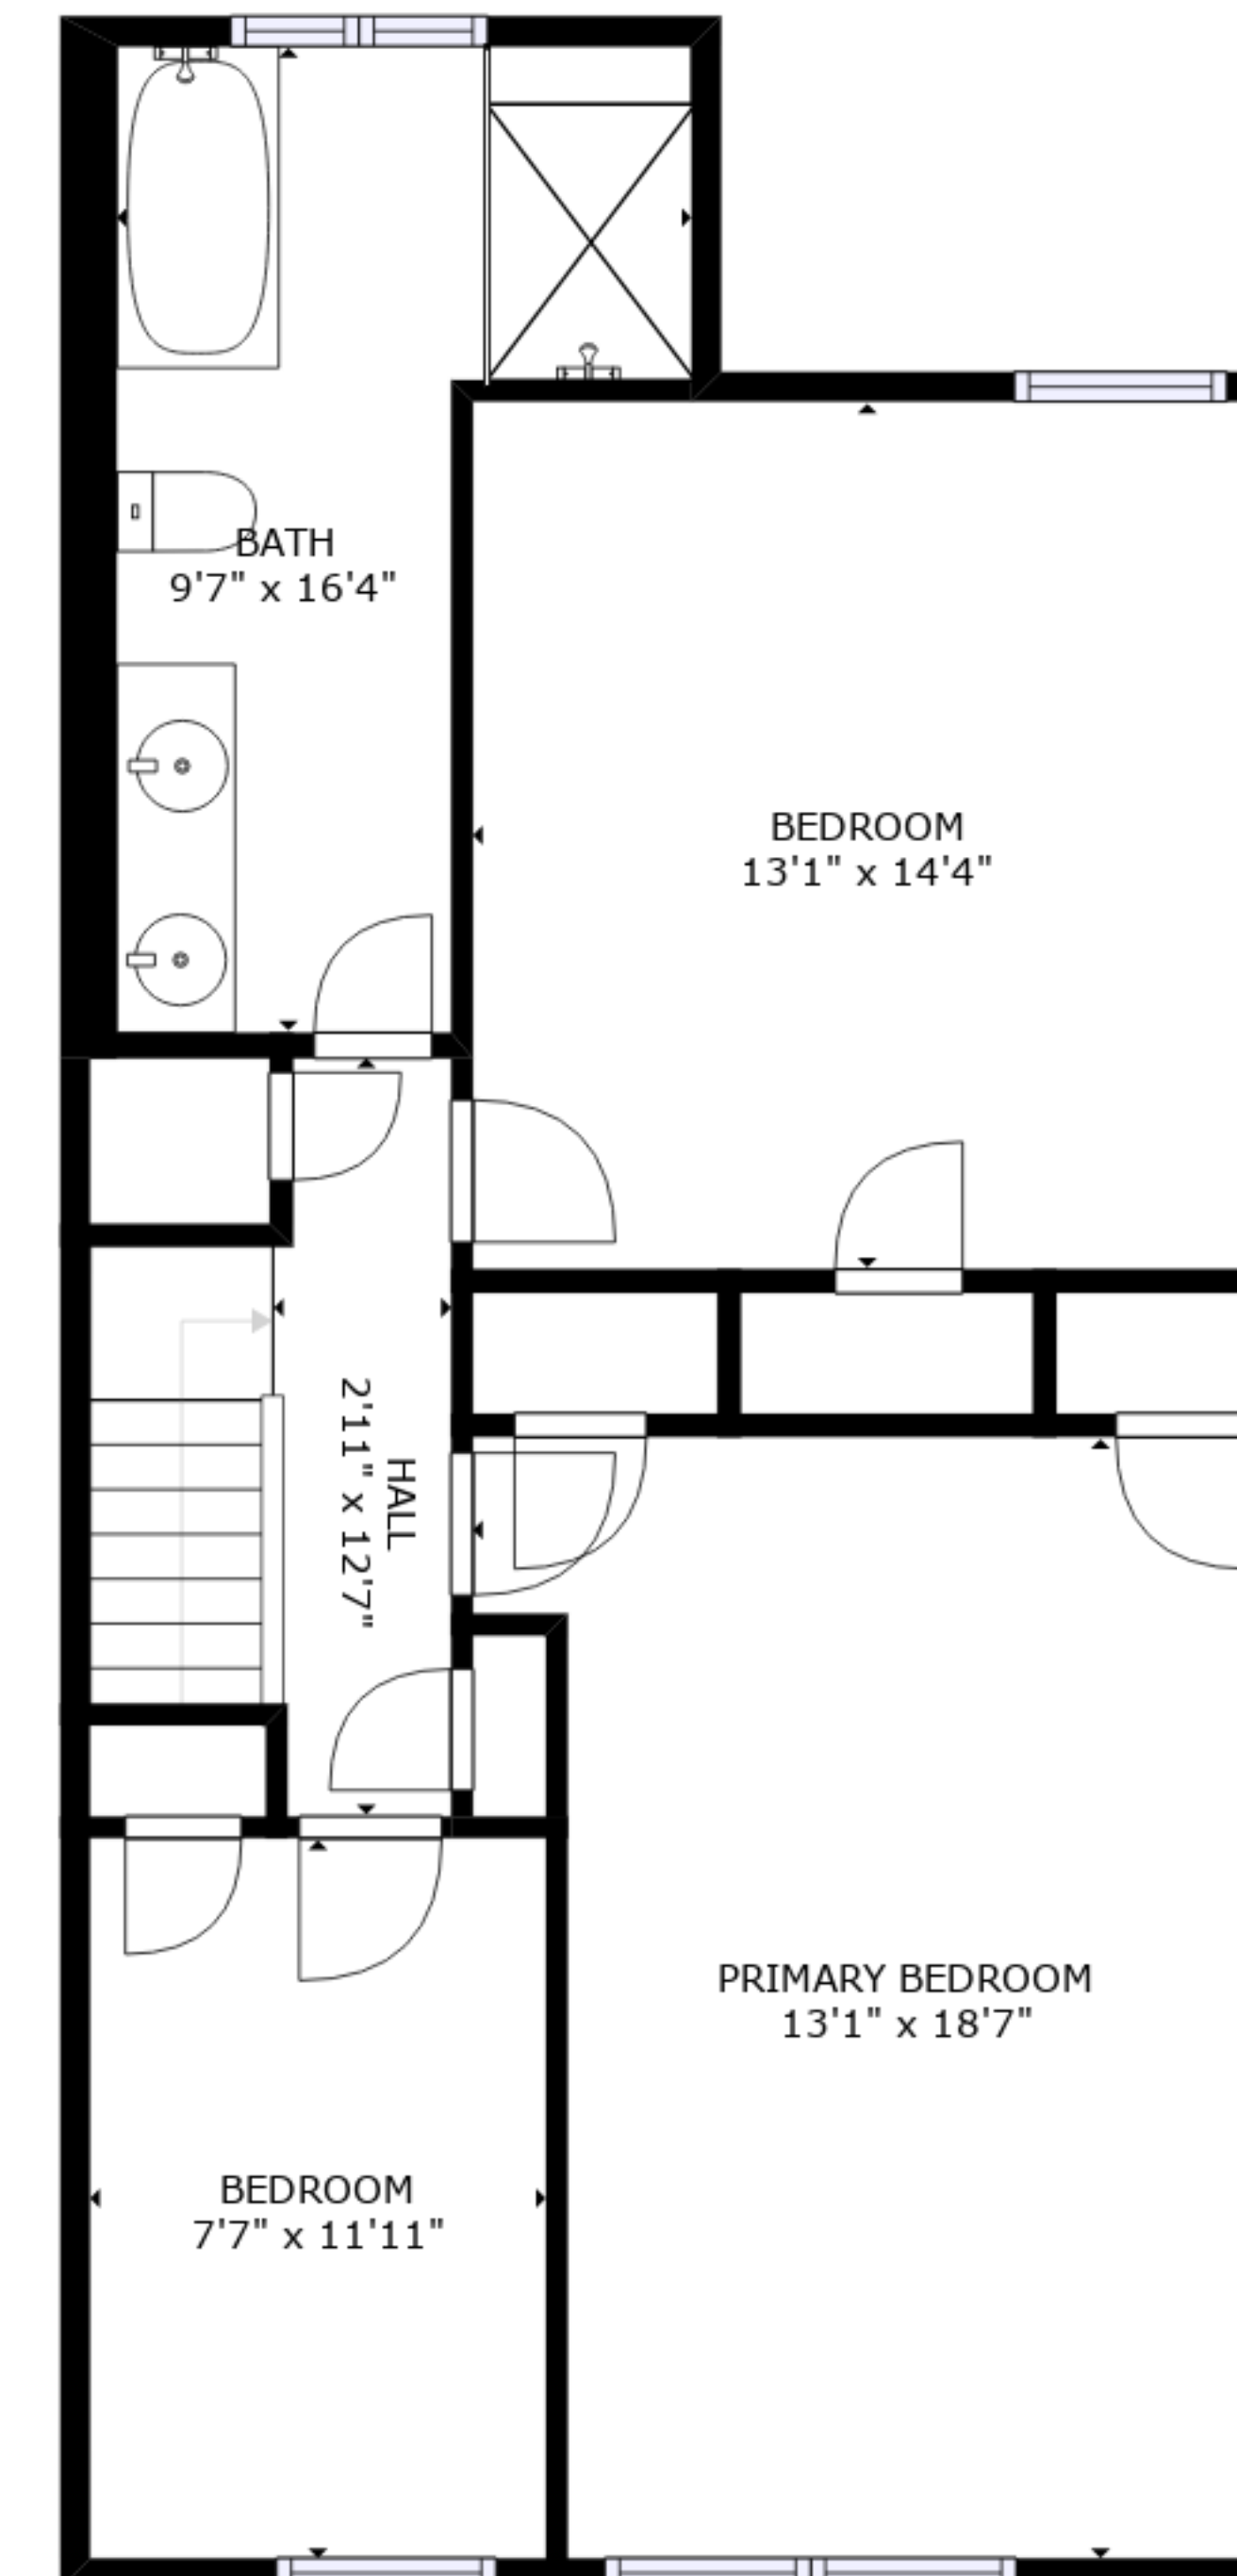

FLOOR 1

FLOOR 2

FLOOR 3

GROSS INTERNAL AREA

FLOOR 1: 414 sq. ft, FLOOR 2: 776 sq. ft
 FLOOR 3: 749 sq. ft, EXCLUDED AREAS:
 GARAGE: 168 sq. ft, BALCONY: 218 sq. ft
 PORCH: 215 sq. ft
 TOTAL: 1939 sq. ft

SIZES AND DIMENSIONS ARE APPROXIMATE, ACTUAL MAY VARY.