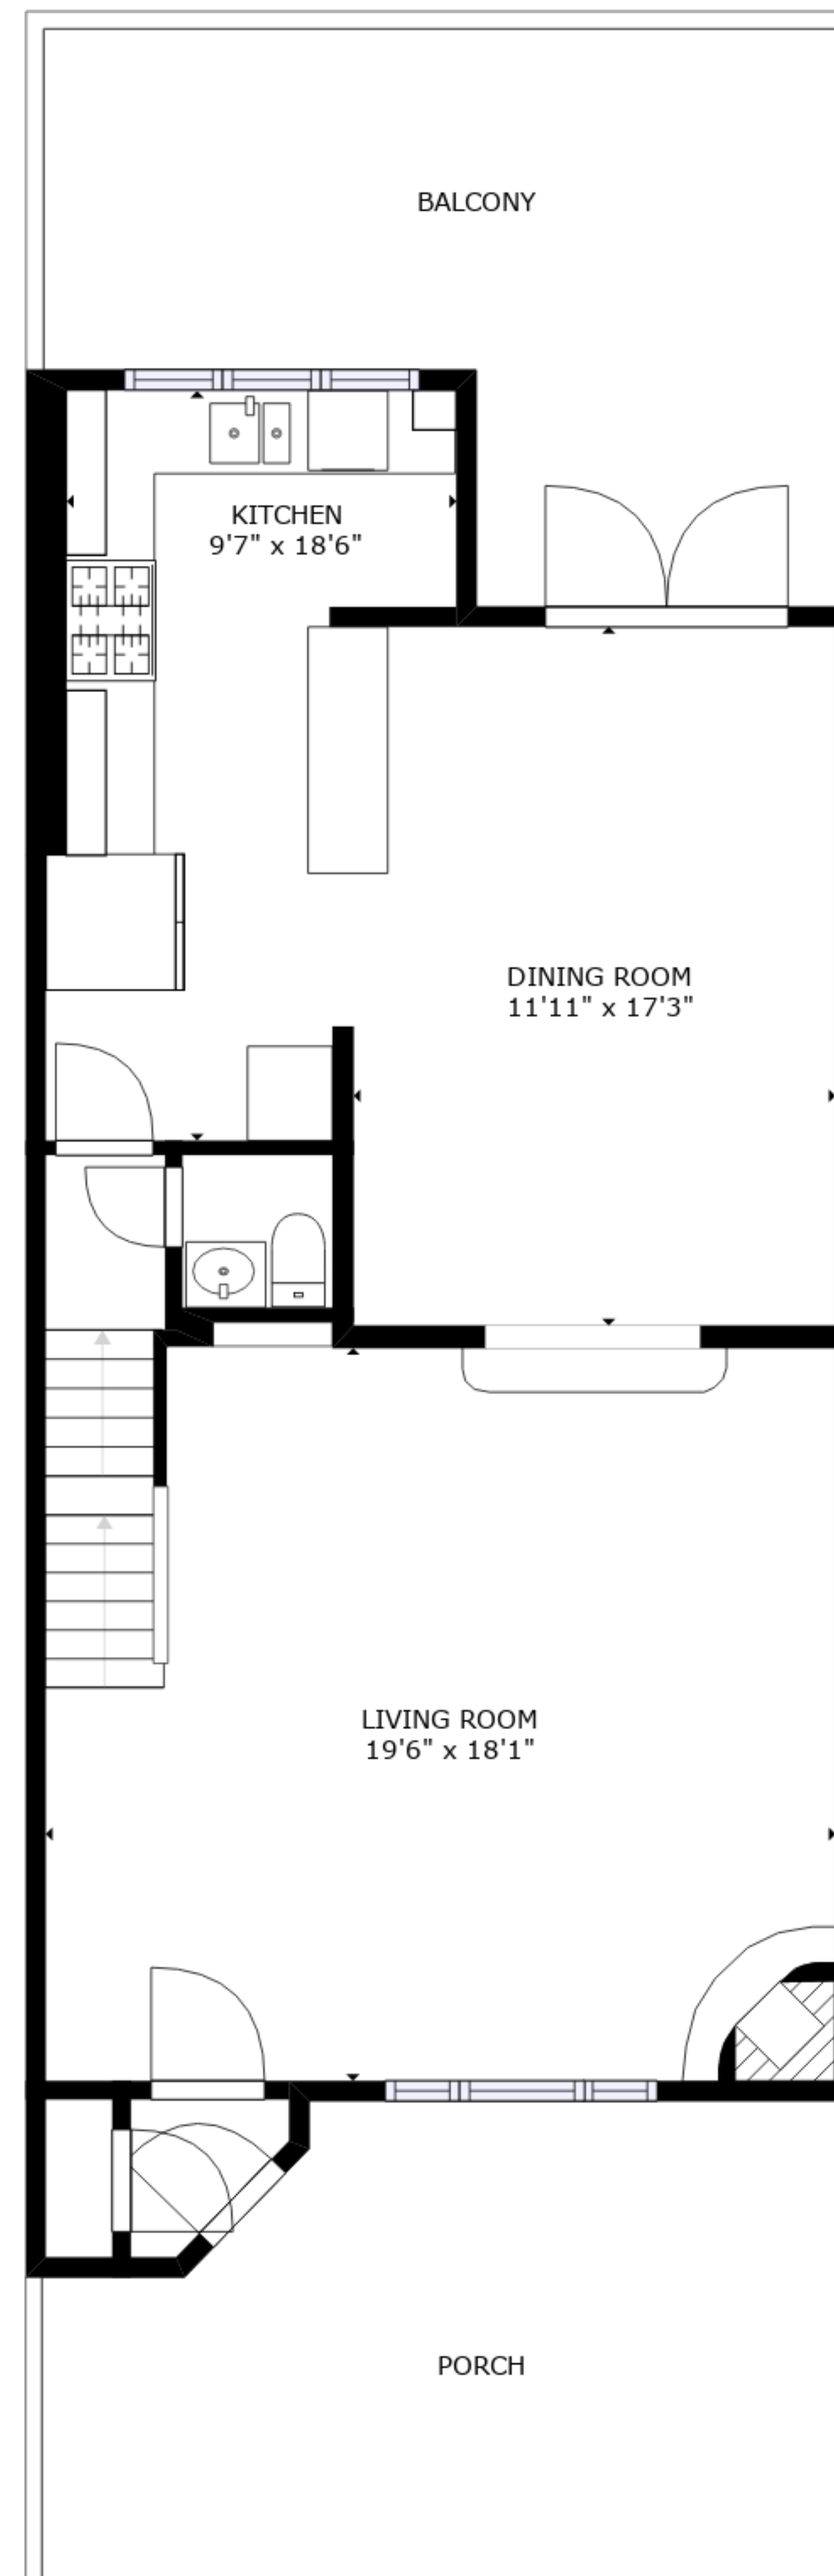

FLOOR 1

FLOOR 2

FLOOR 3

GROSS INTERNAL AREA

FLOOR 1: 414 sq. ft, FLOOR 2: 776 sq. ft
 FLOOR 3: 749 sq. ft, EXCLUDED AREAS:
 GARAGE: 168 sq. ft, BALCONY: 218 sq. ft
 PORCH: 215 sq. ft
 TOTAL: 1939 sq. ft

SIZES AND DIMENSIONS ARE APPROXIMATE, ACTUAL MAY VARY.