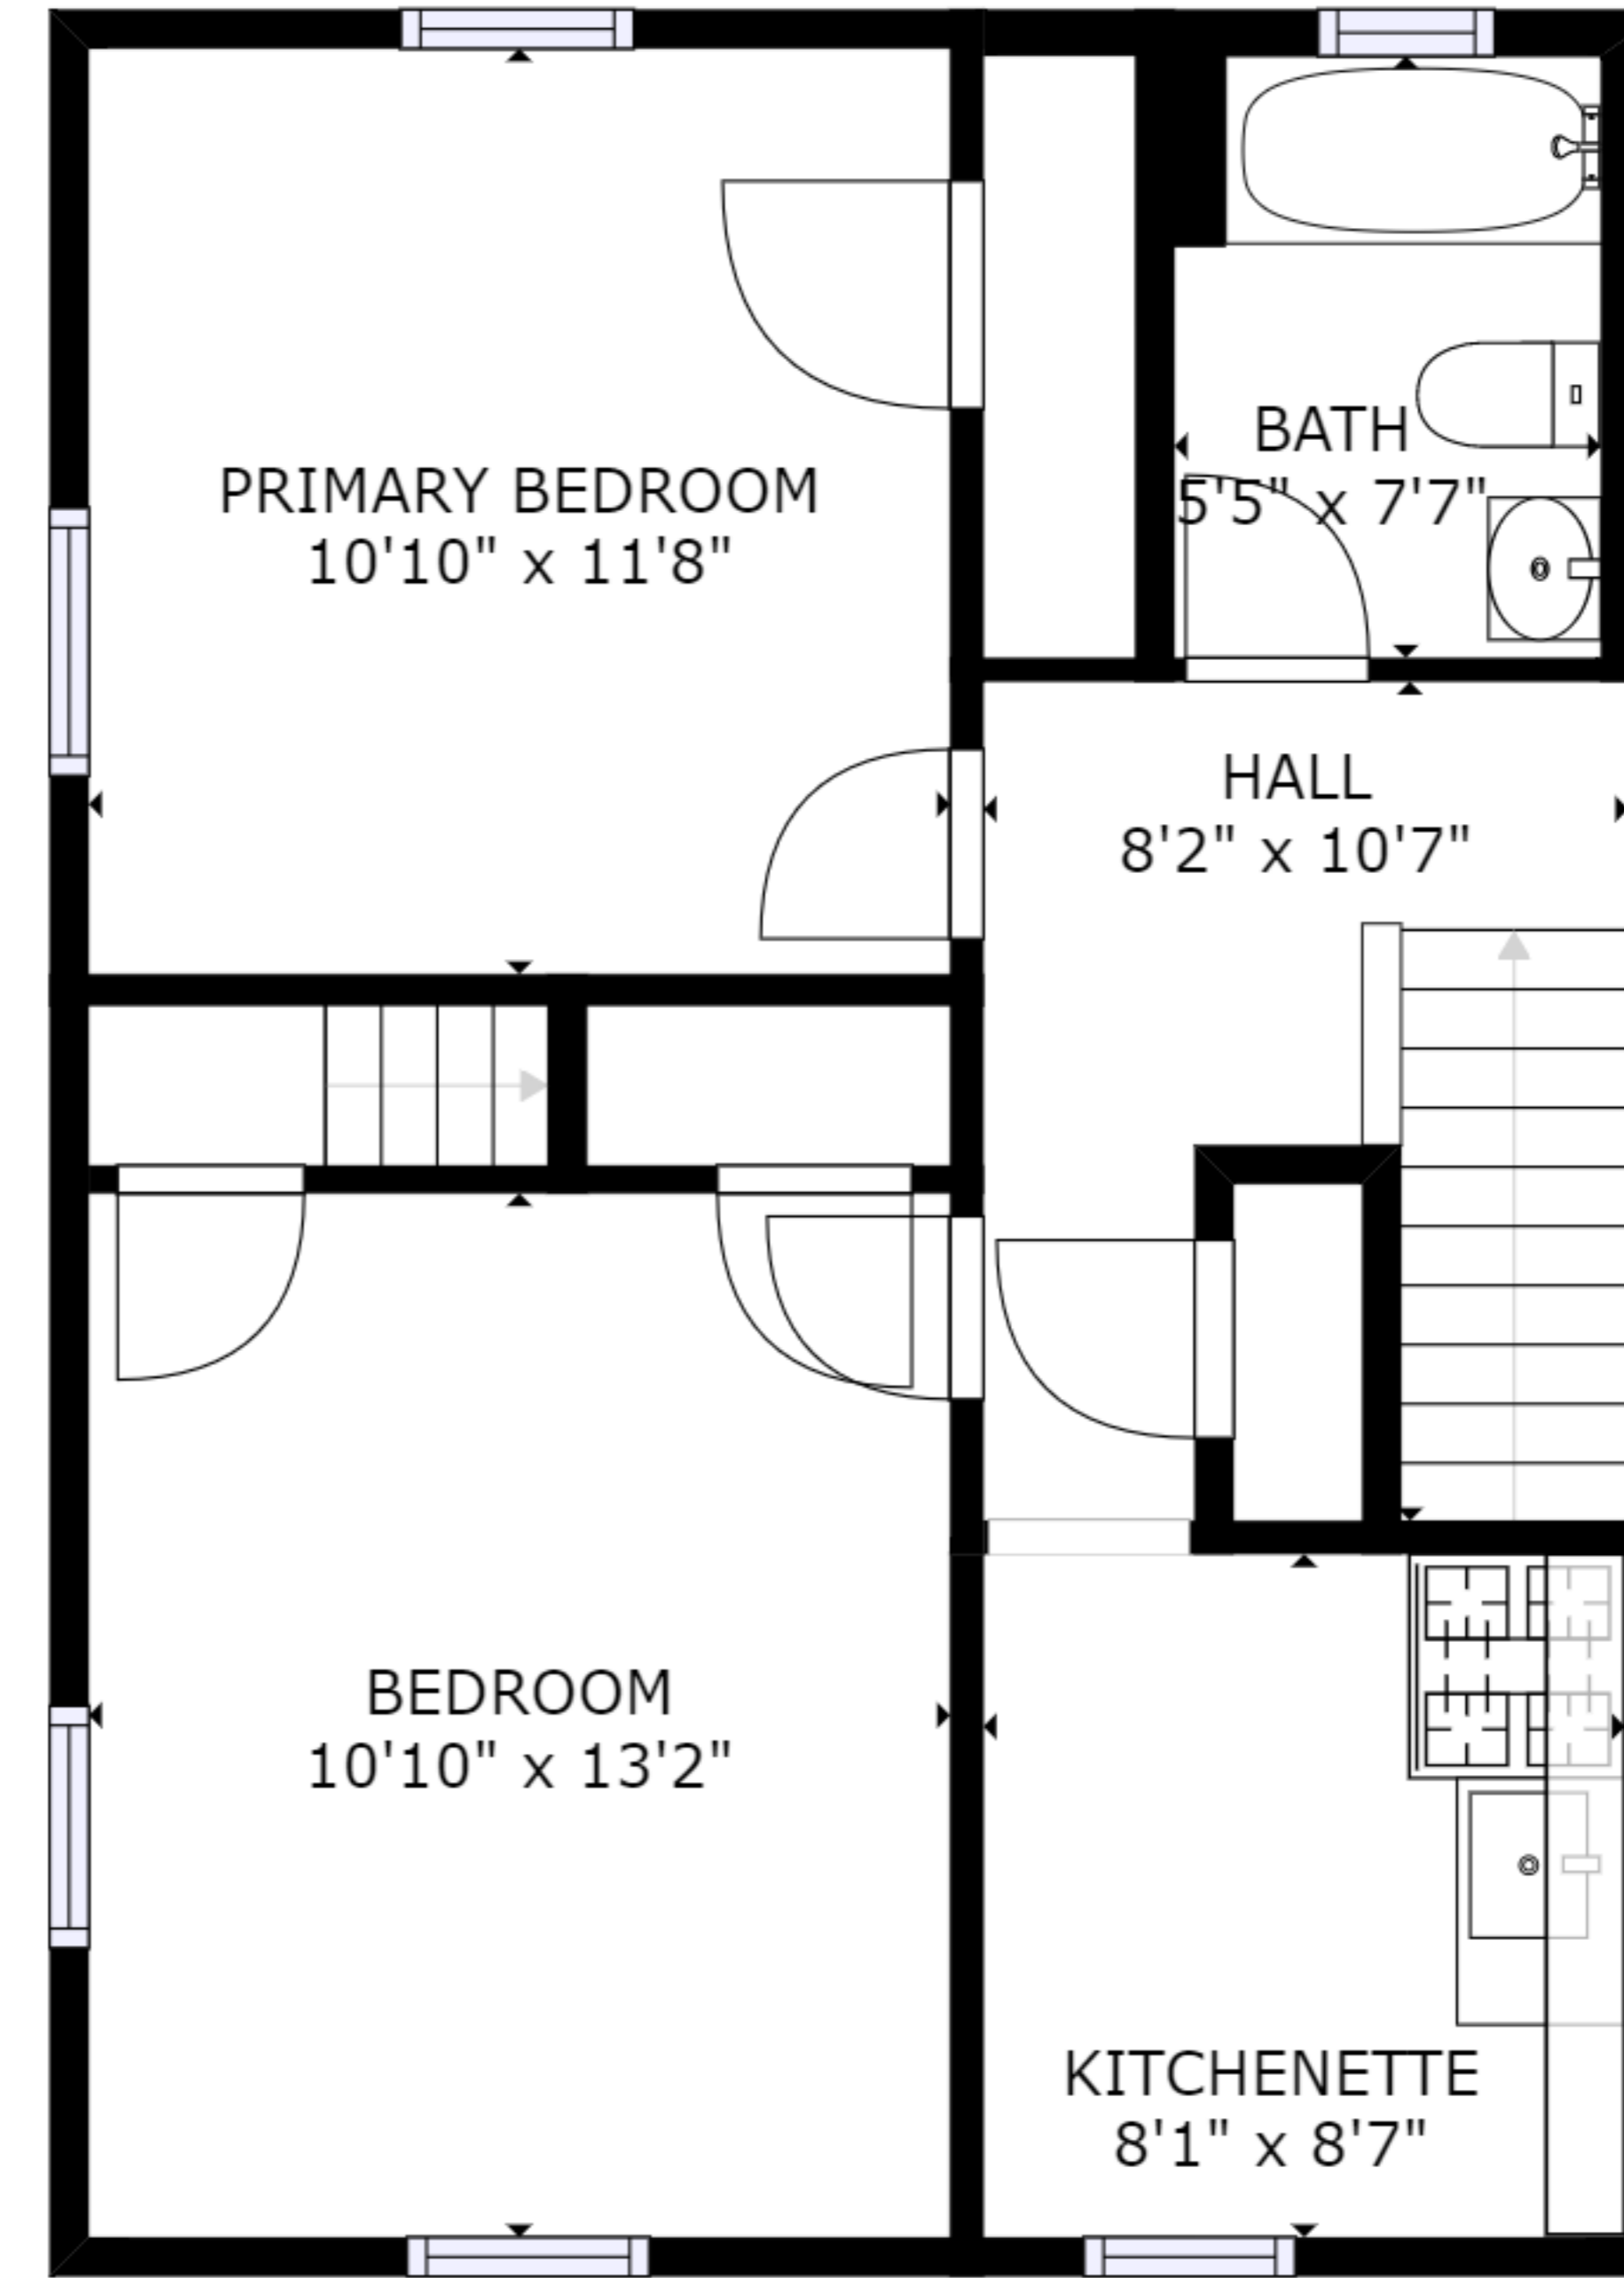

FLOOR 1

FLOOR 2

FLOOR 3

FLOOR 4

GROSS INTERNAL AREA
 FLOOR 1: 504 sq. ft, FLOOR 2: 787 sq. ft
 FLOOR 3: 532 sq. ft, FLOOR 4: 210 sq. ft
 EXCLUDED AREAS: , REDUCED HEADROOM BELOW 1.5M: 56 sq. ft
 TOTAL: 2033 sq. ft
 SIZES AND DIMENSIONS ARE APPROXIMATE, ACTUAL MAY VARY.