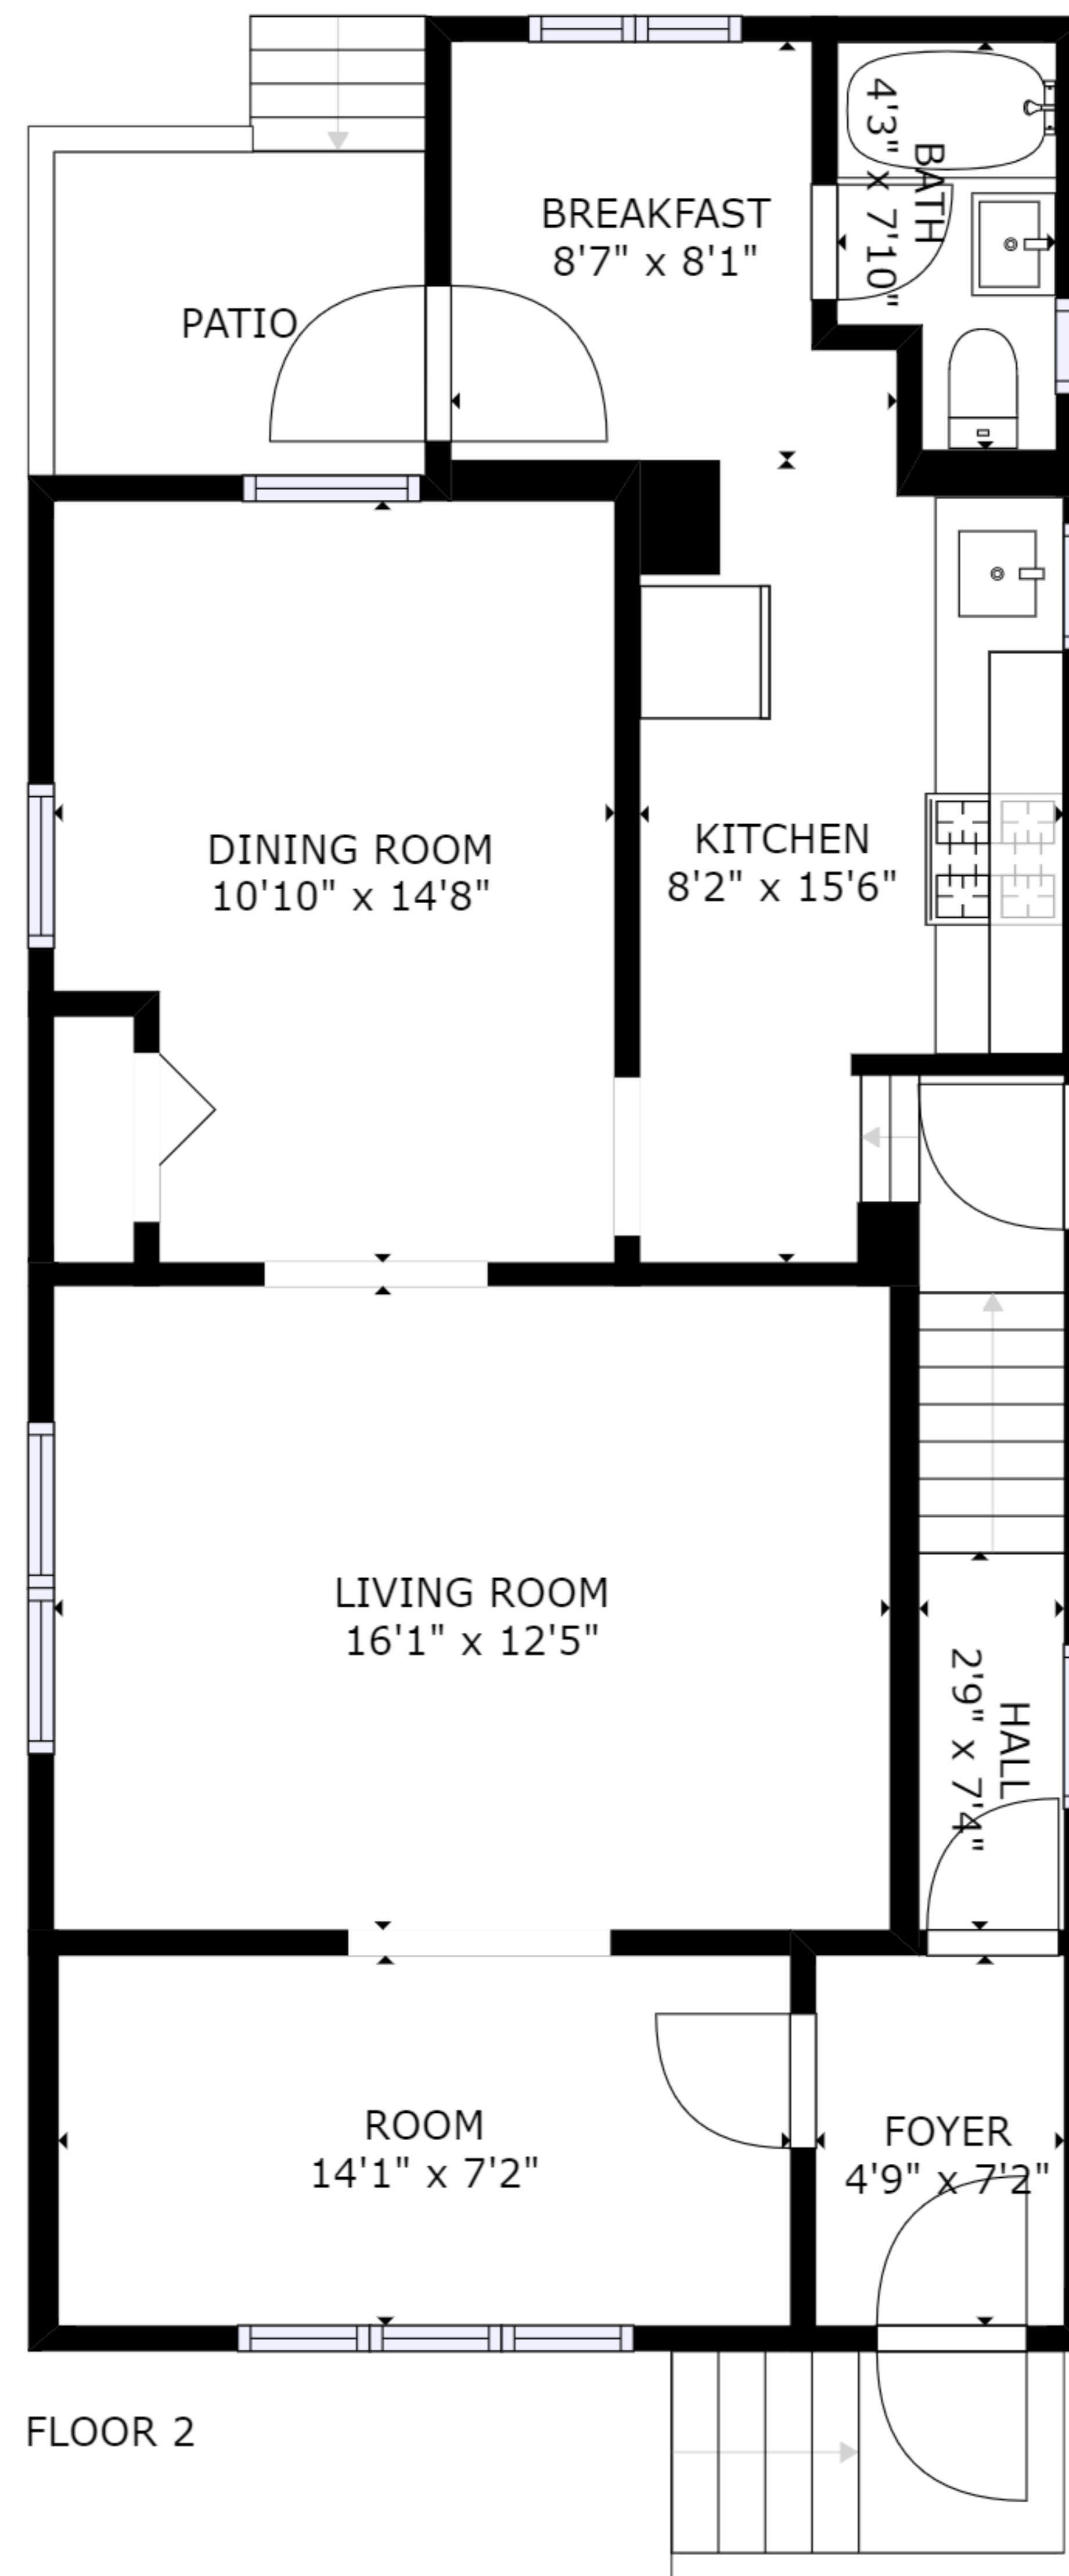

FLOOR 1

FLOOR 2

FLOOR 3

FLOOR 4

GROSS INTERNAL AREA
 FLOOR 1: 504 sq. ft, FLOOR 2: 787 sq. ft
 FLOOR 3: 532 sq. ft, FLOOR 4: 210 sq. ft
 EXCLUDED AREAS: , REDUCED HEADROOM BELOW 1.5M: 56 sq. ft
 TOTAL: 2033 sq. ft
 SIZES AND DIMENSIONS ARE APPROXIMATE, ACTUAL MAY VARY.