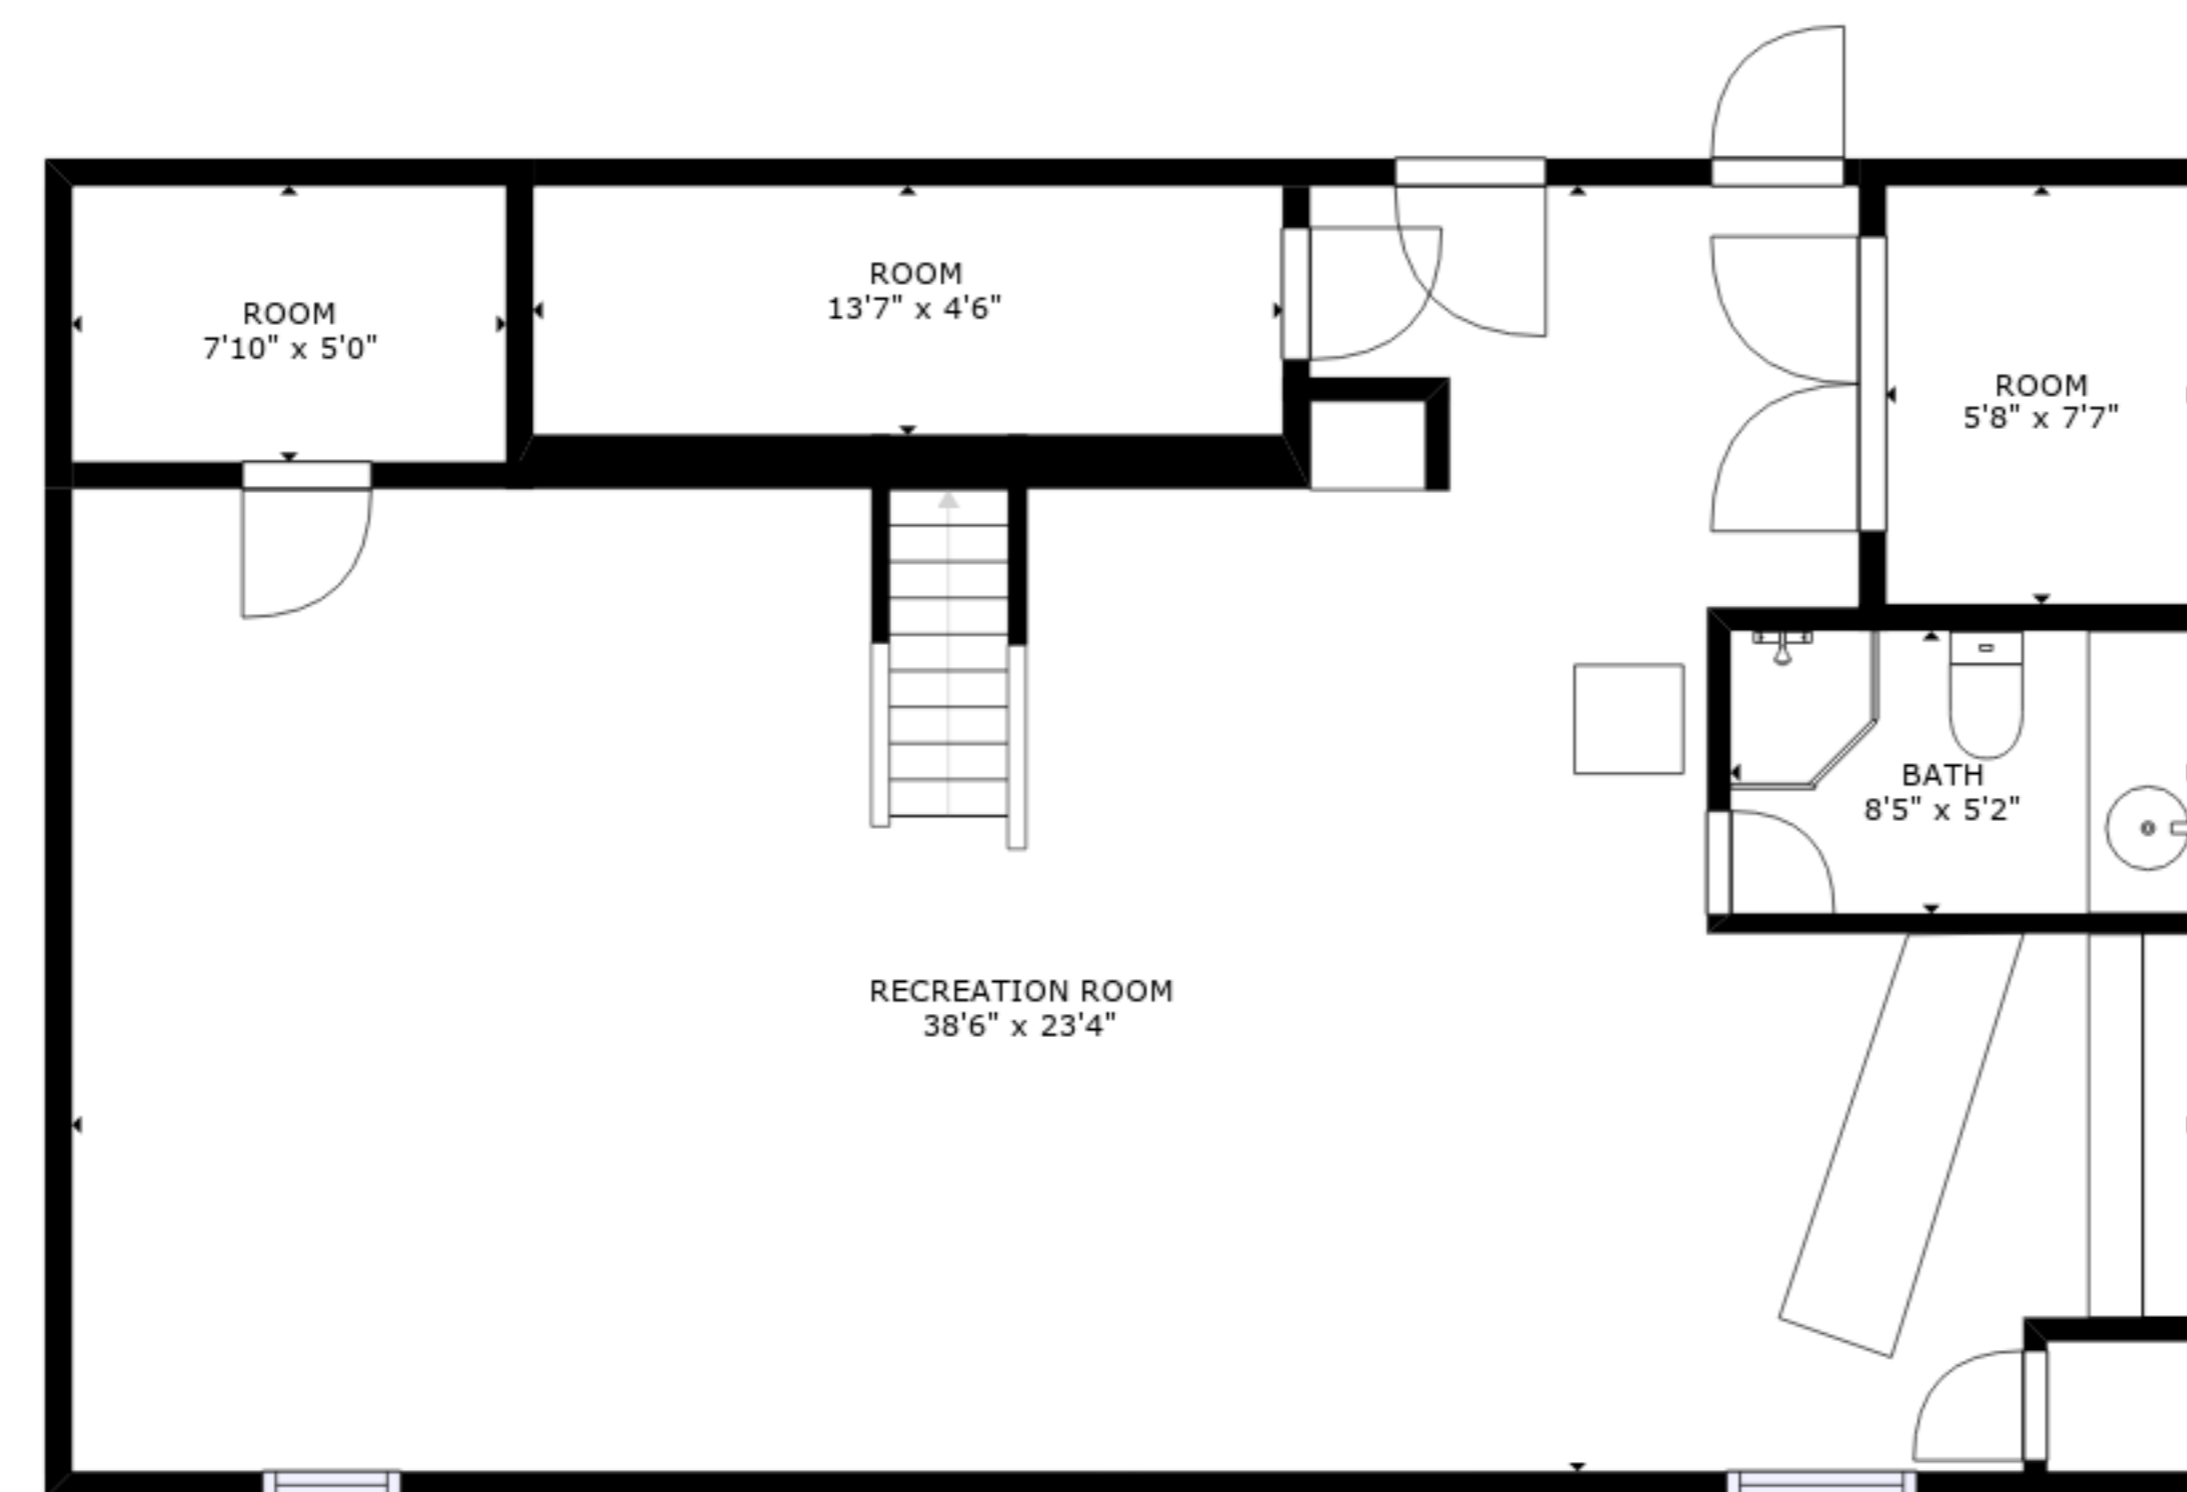

FLOOR 2

FLOOR 3

FLOOR 1

FLOOR 4

GROSS INTERNAL AREA

FLOOR 1: 898 sq. ft, FLOOR 2: 1694 sq. ft

FLOOR 3: 1060 sq. ft, FLOOR 4: 364 sq. ft

EXCLUDED AREAS: , PATIO: 731 sq. ft

PORCH: 41 sq. ft, REDUCED HEADROOM BELOW 1.5M: 18 sq. ft

TOTAL: 4015 sq. ft

SIZES AND DIMENSIONS ARE APPROXIMATE, ACTUAL MAY VARY.