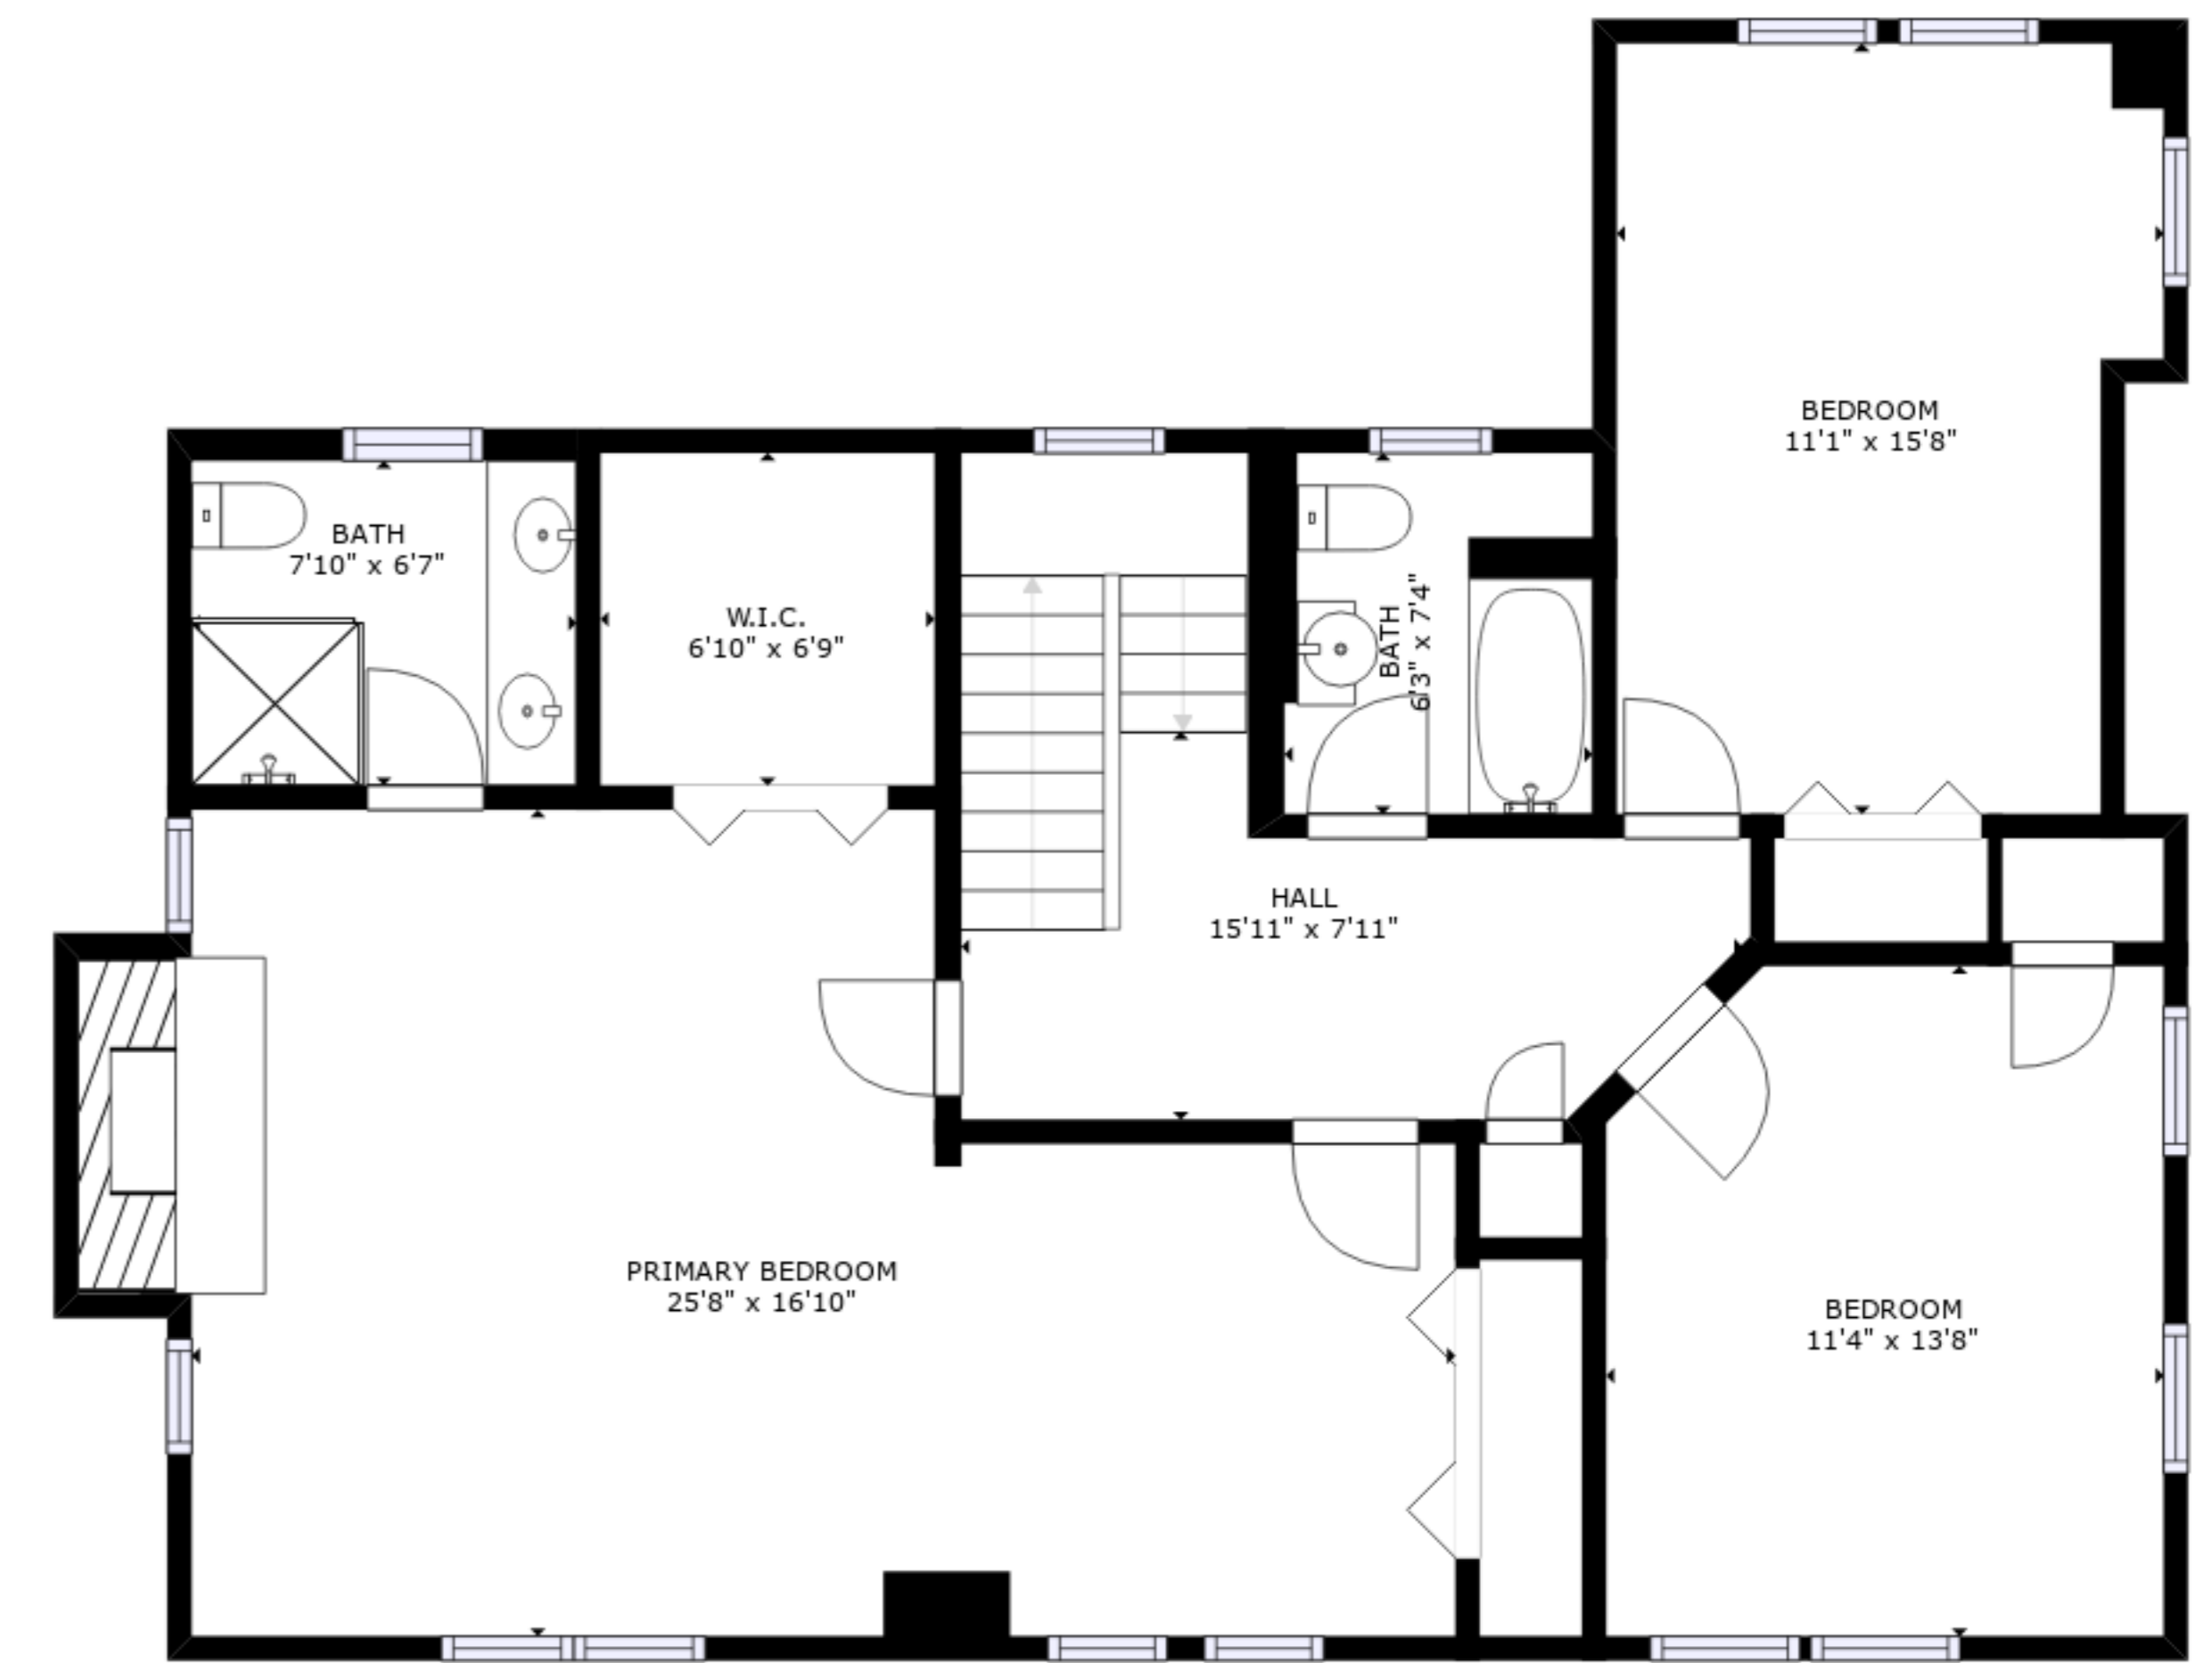

FLOOR 2

FLOOR 3

FLOOR 1

FLOOR 4

GROSS INTERNAL AREA

FLOOR 1: 898 sq. ft, FLOOR 2: 1694 sq. ft

FLOOR 3: 1060 sq. ft, FLOOR 4: 364 sq. ft

EXCLUDED AREAS: , PATIO: 731 sq. ft

PORCH: 41 sq. ft, REDUCED HEADROOM BELOW 1.5M: 18 sq. ft

TOTAL: 4015 sq. ft

SIZES AND DIMENSIONS ARE APPROXIMATE, ACTUAL MAY VARY.