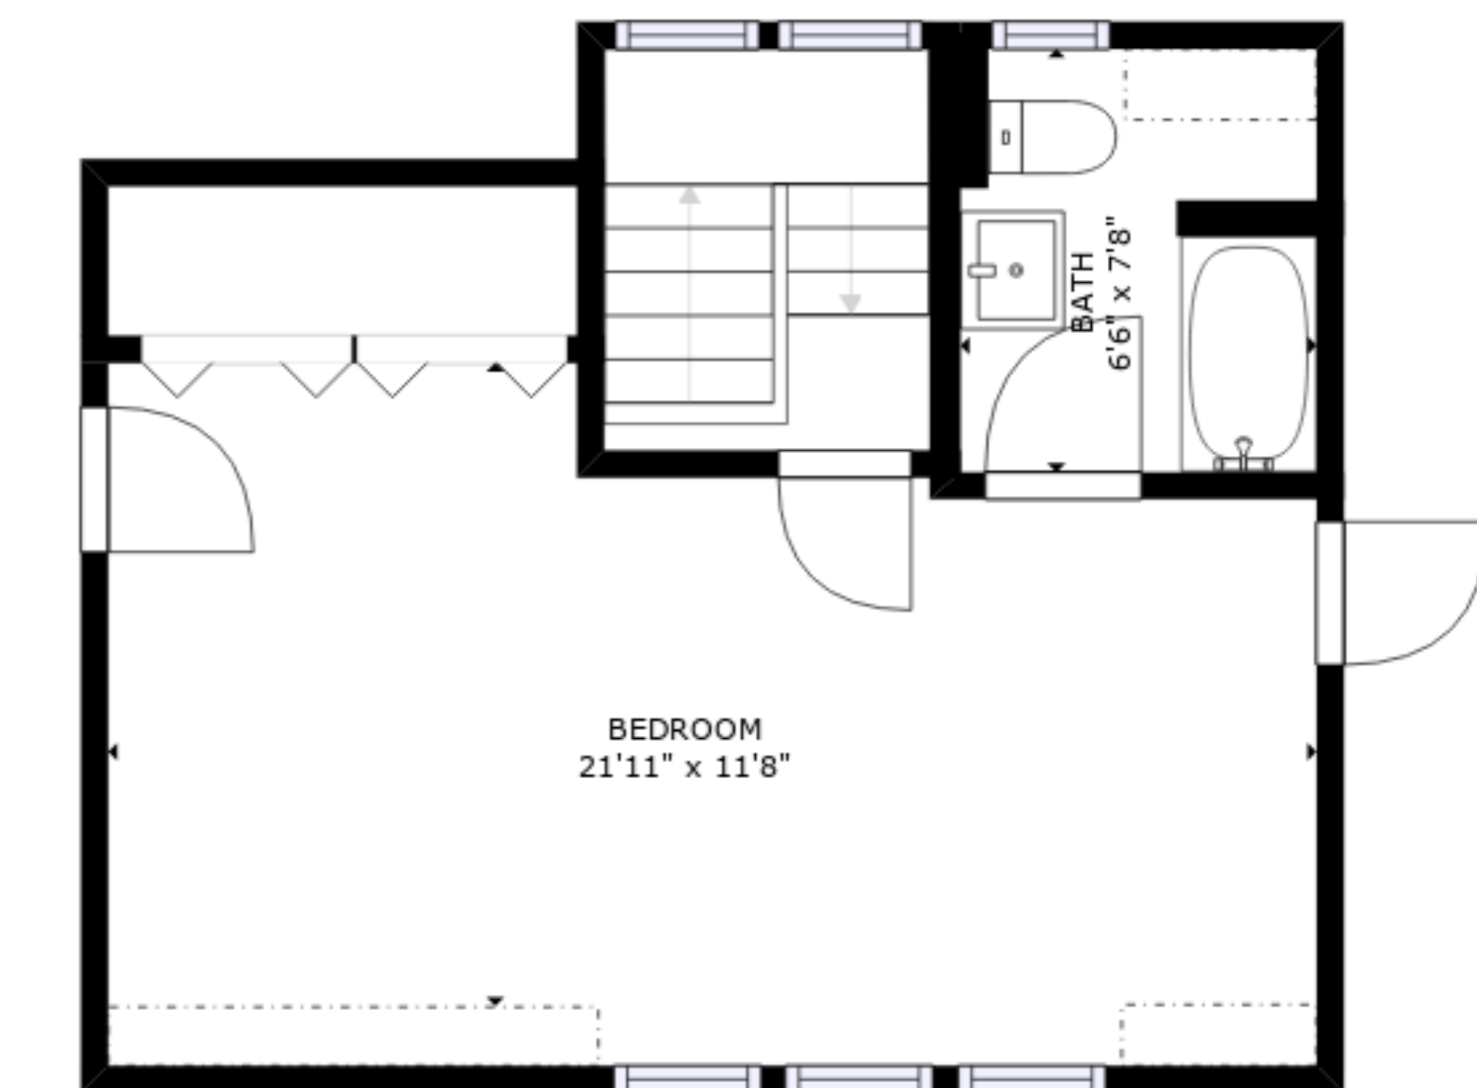

FLOOR 2

FLOOR 3

FLOOR 1

FLOOR 4

GROSS INTERNAL AREA

FLOOR 1: 898 sq. ft, FLOOR 2: 1694 sq. ft

FLOOR 3: 1060 sq. ft, FLOOR 4: 364 sq. ft

EXCLUDED AREAS: , PATIO: 731 sq. ft

PORCH: 41 sq. ft, REDUCED HEADROOM BELOW 1.5M: 18 sq. ft

TOTAL: 4015 sq. ft

SIZES AND DIMENSIONS ARE APPROXIMATE, ACTUAL MAY VARY.