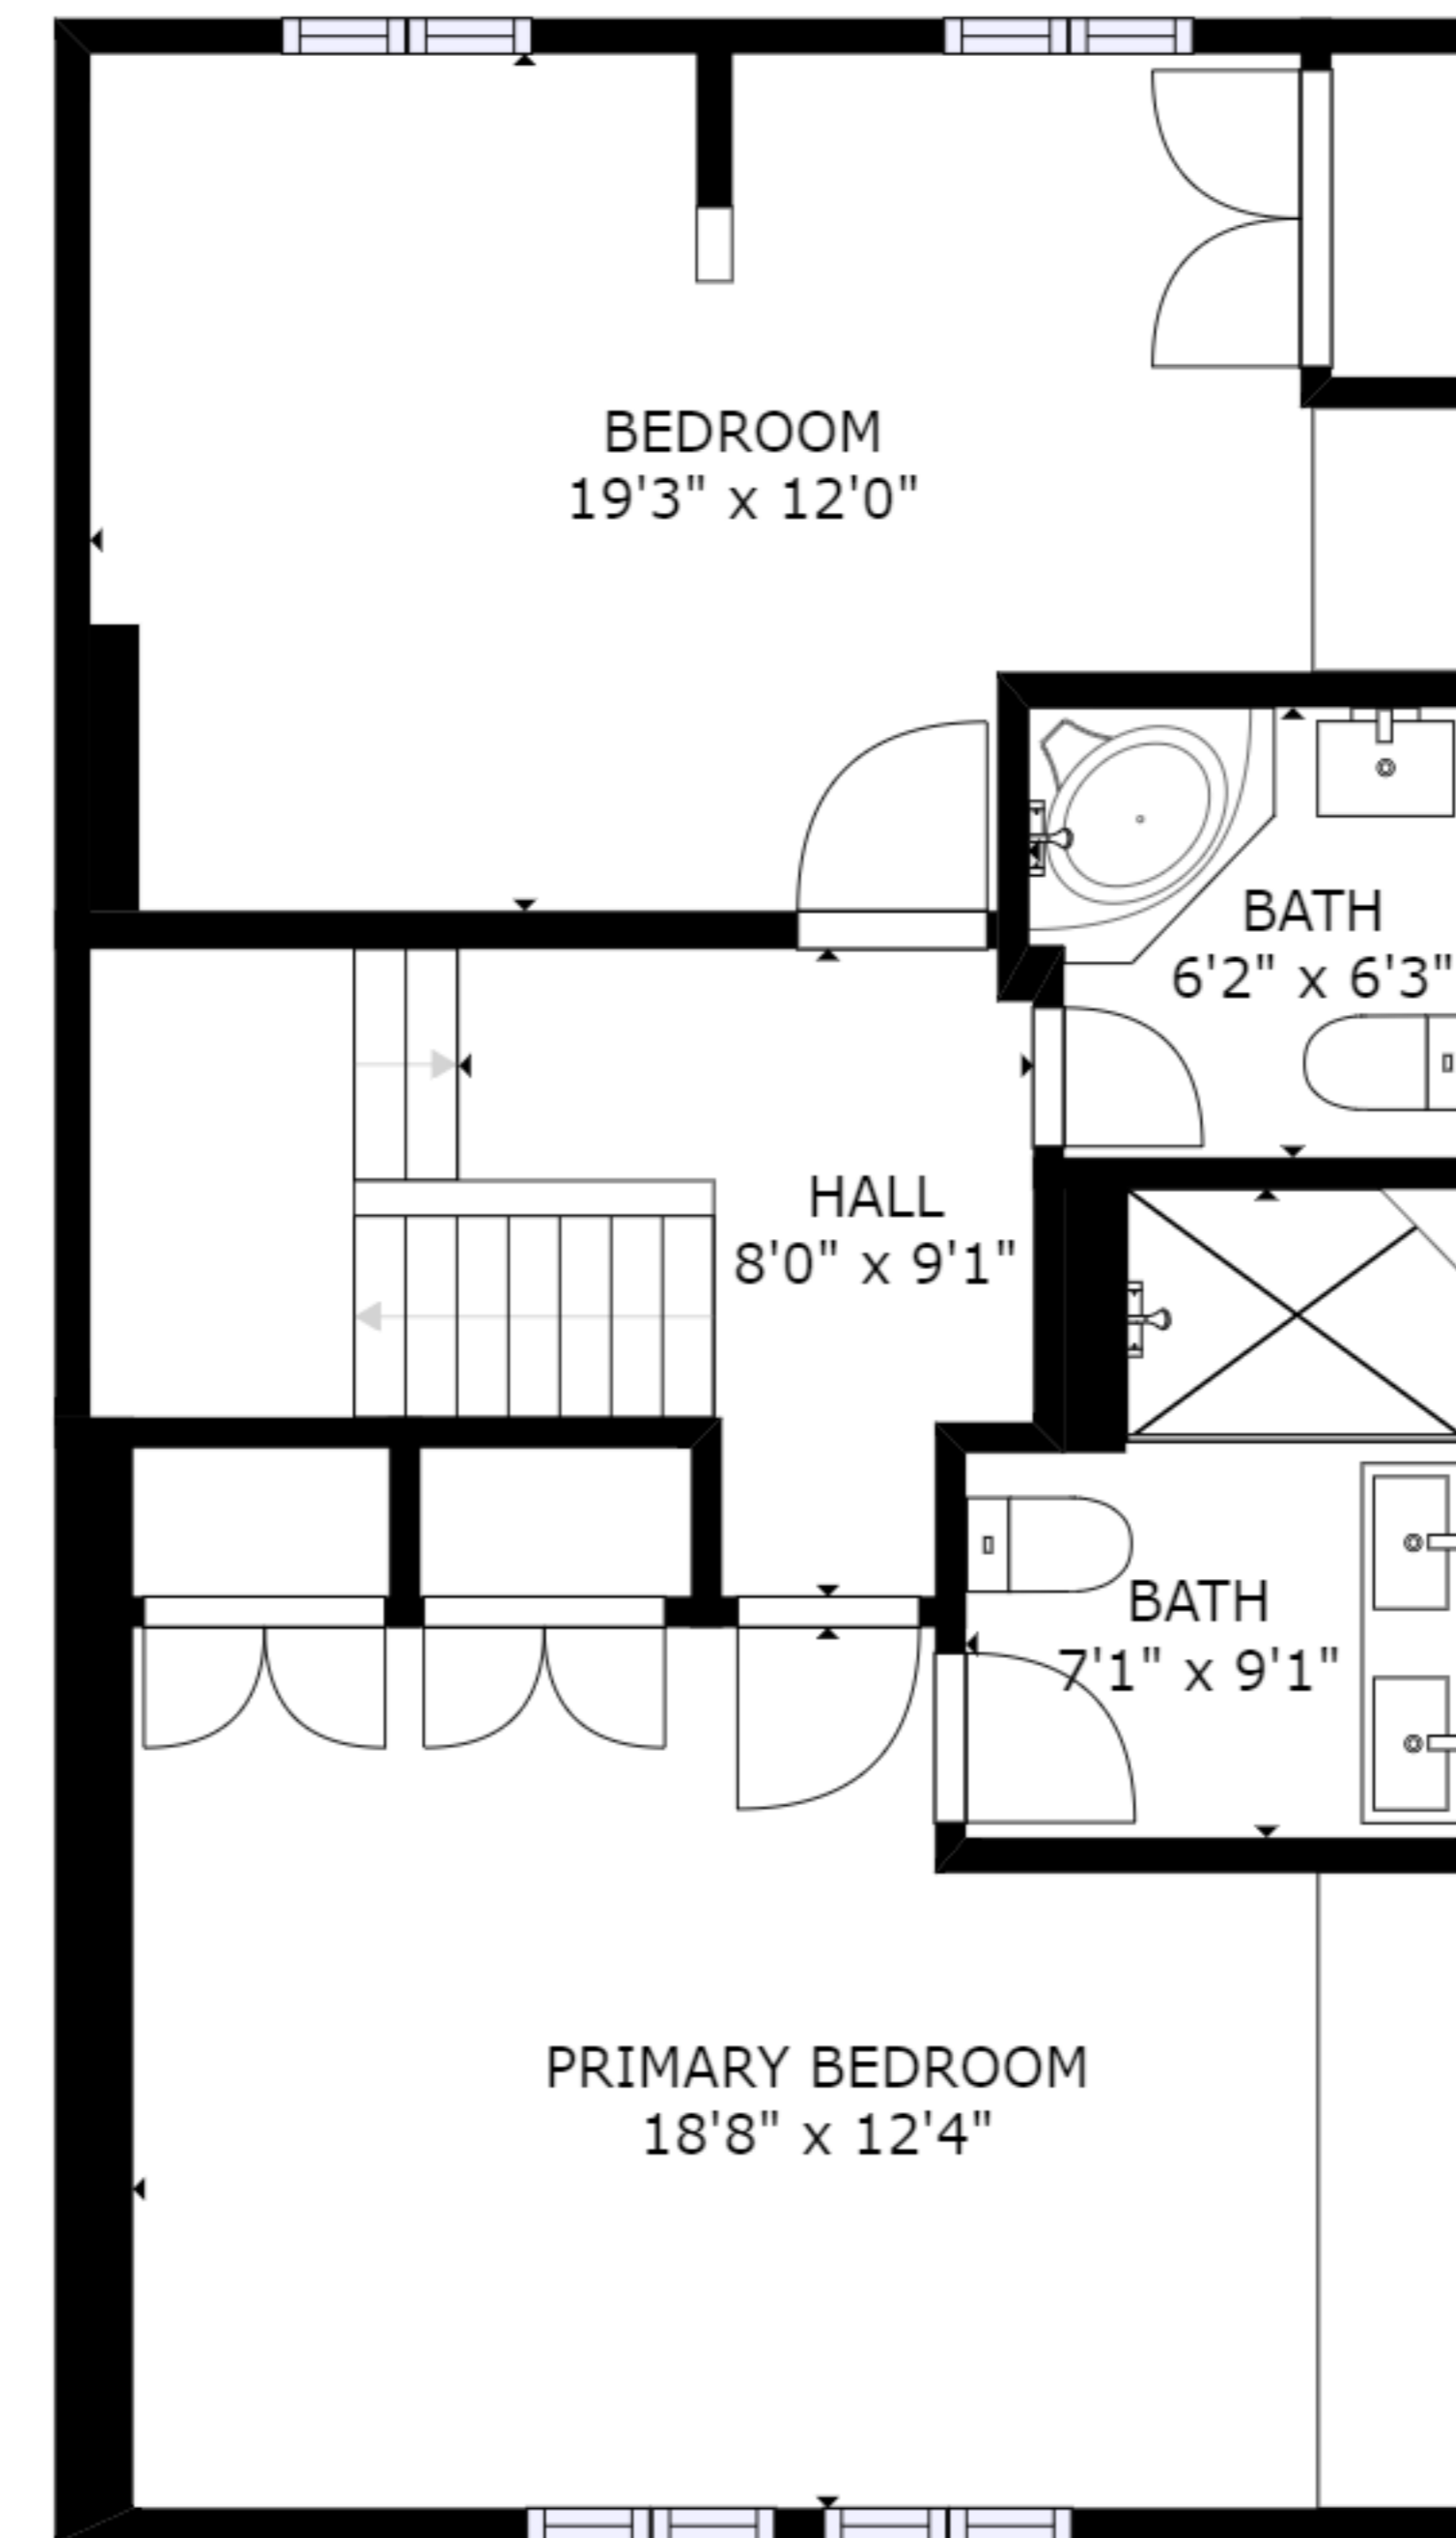

FLOOR 1

FLOOR 2

FLOOR 3

FLOOR 4

GROSS INTERNAL AREA
 FLOOR 1: 438 sq. ft, FLOOR 2: 953 sq. ft
 FLOOR 3: 651 sq. ft, FLOOR 4: 389 sq. ft
 EXCLUDED AREAS: , GARAGE: 310 sq. ft
 REDUCED HEADROOM BELOW 1.5M: 95 sq. ft
 TOTAL: 2431 sq. ft

SIZES AND DIMENSIONS ARE APPROXIMATE, ACTUAL MAY VARY.