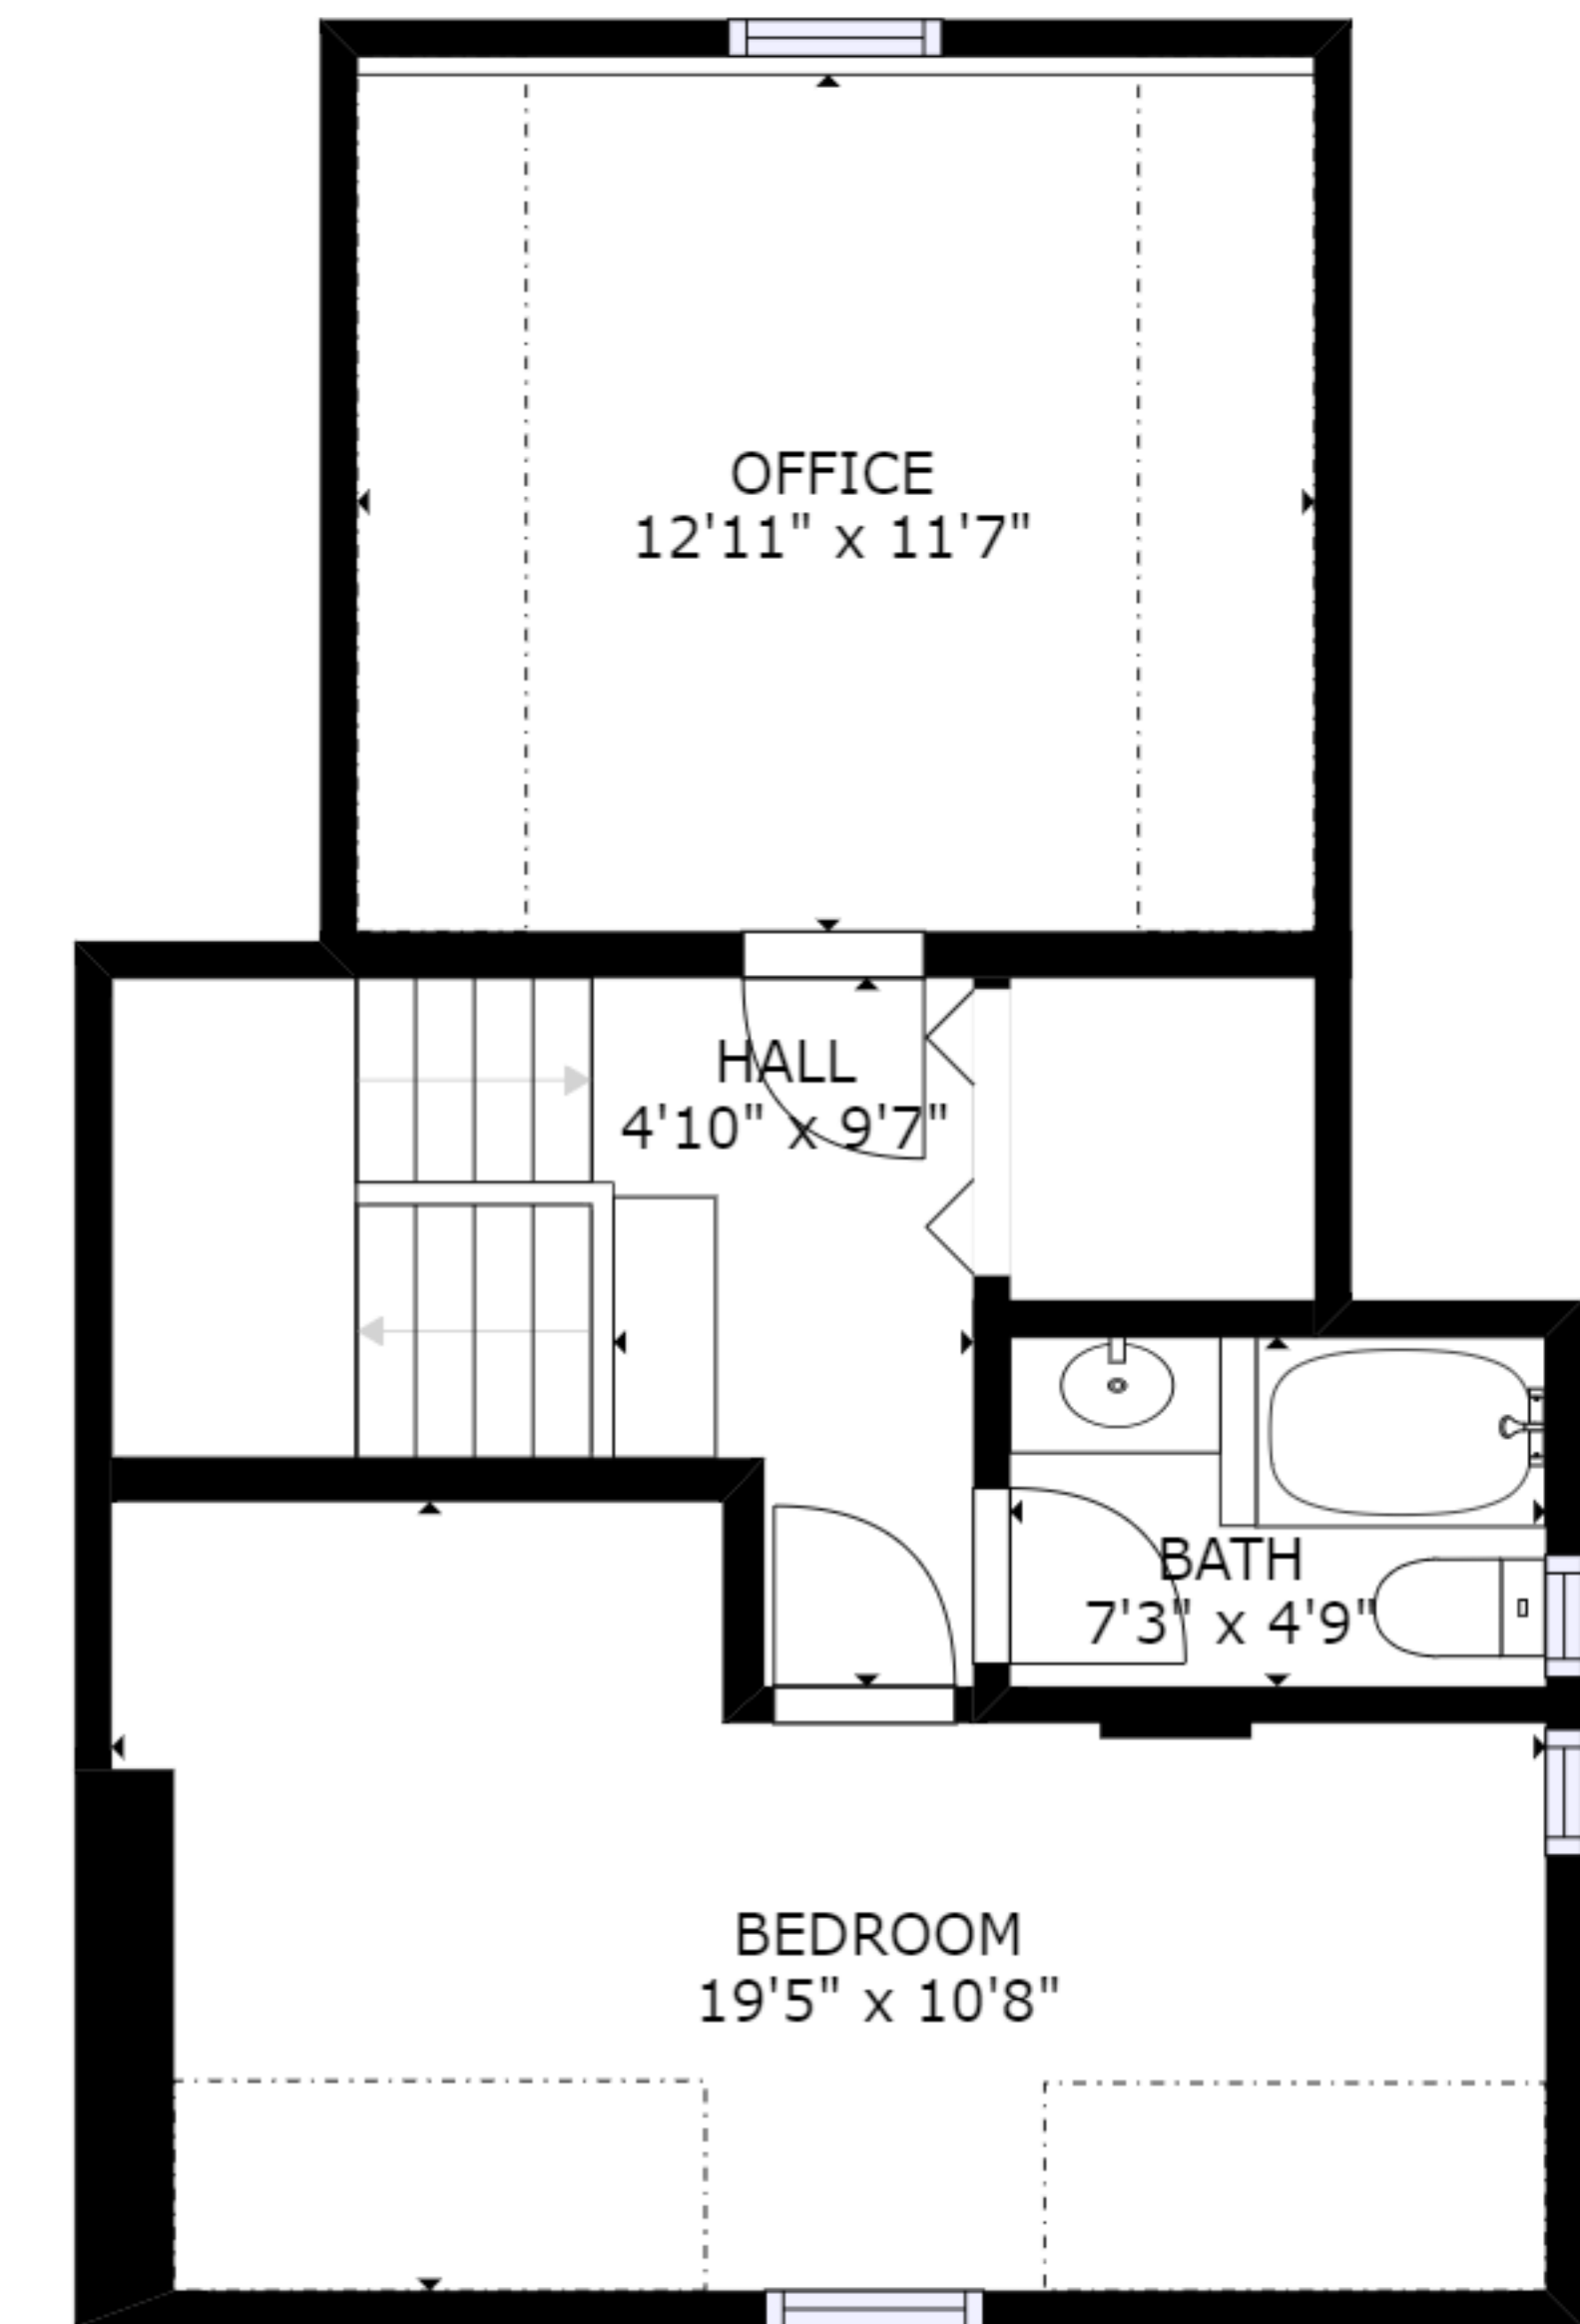

FLOOR 1

FLOOR 2

FLOOR 3

FLOOR 4

GROSS INTERNAL AREA
 FLOOR 1: 438 sq. ft, FLOOR 2: 953 sq. ft
 FLOOR 3: 651 sq. ft, FLOOR 4: 389 sq. ft
 EXCLUDED AREAS: , GARAGE: 310 sq. ft
 REDUCED HEADROOM BELOW 1.5M: 95 sq. ft
 TOTAL: 2431 sq. ft

SIZES AND DIMENSIONS ARE APPROXIMATE, ACTUAL MAY VARY.