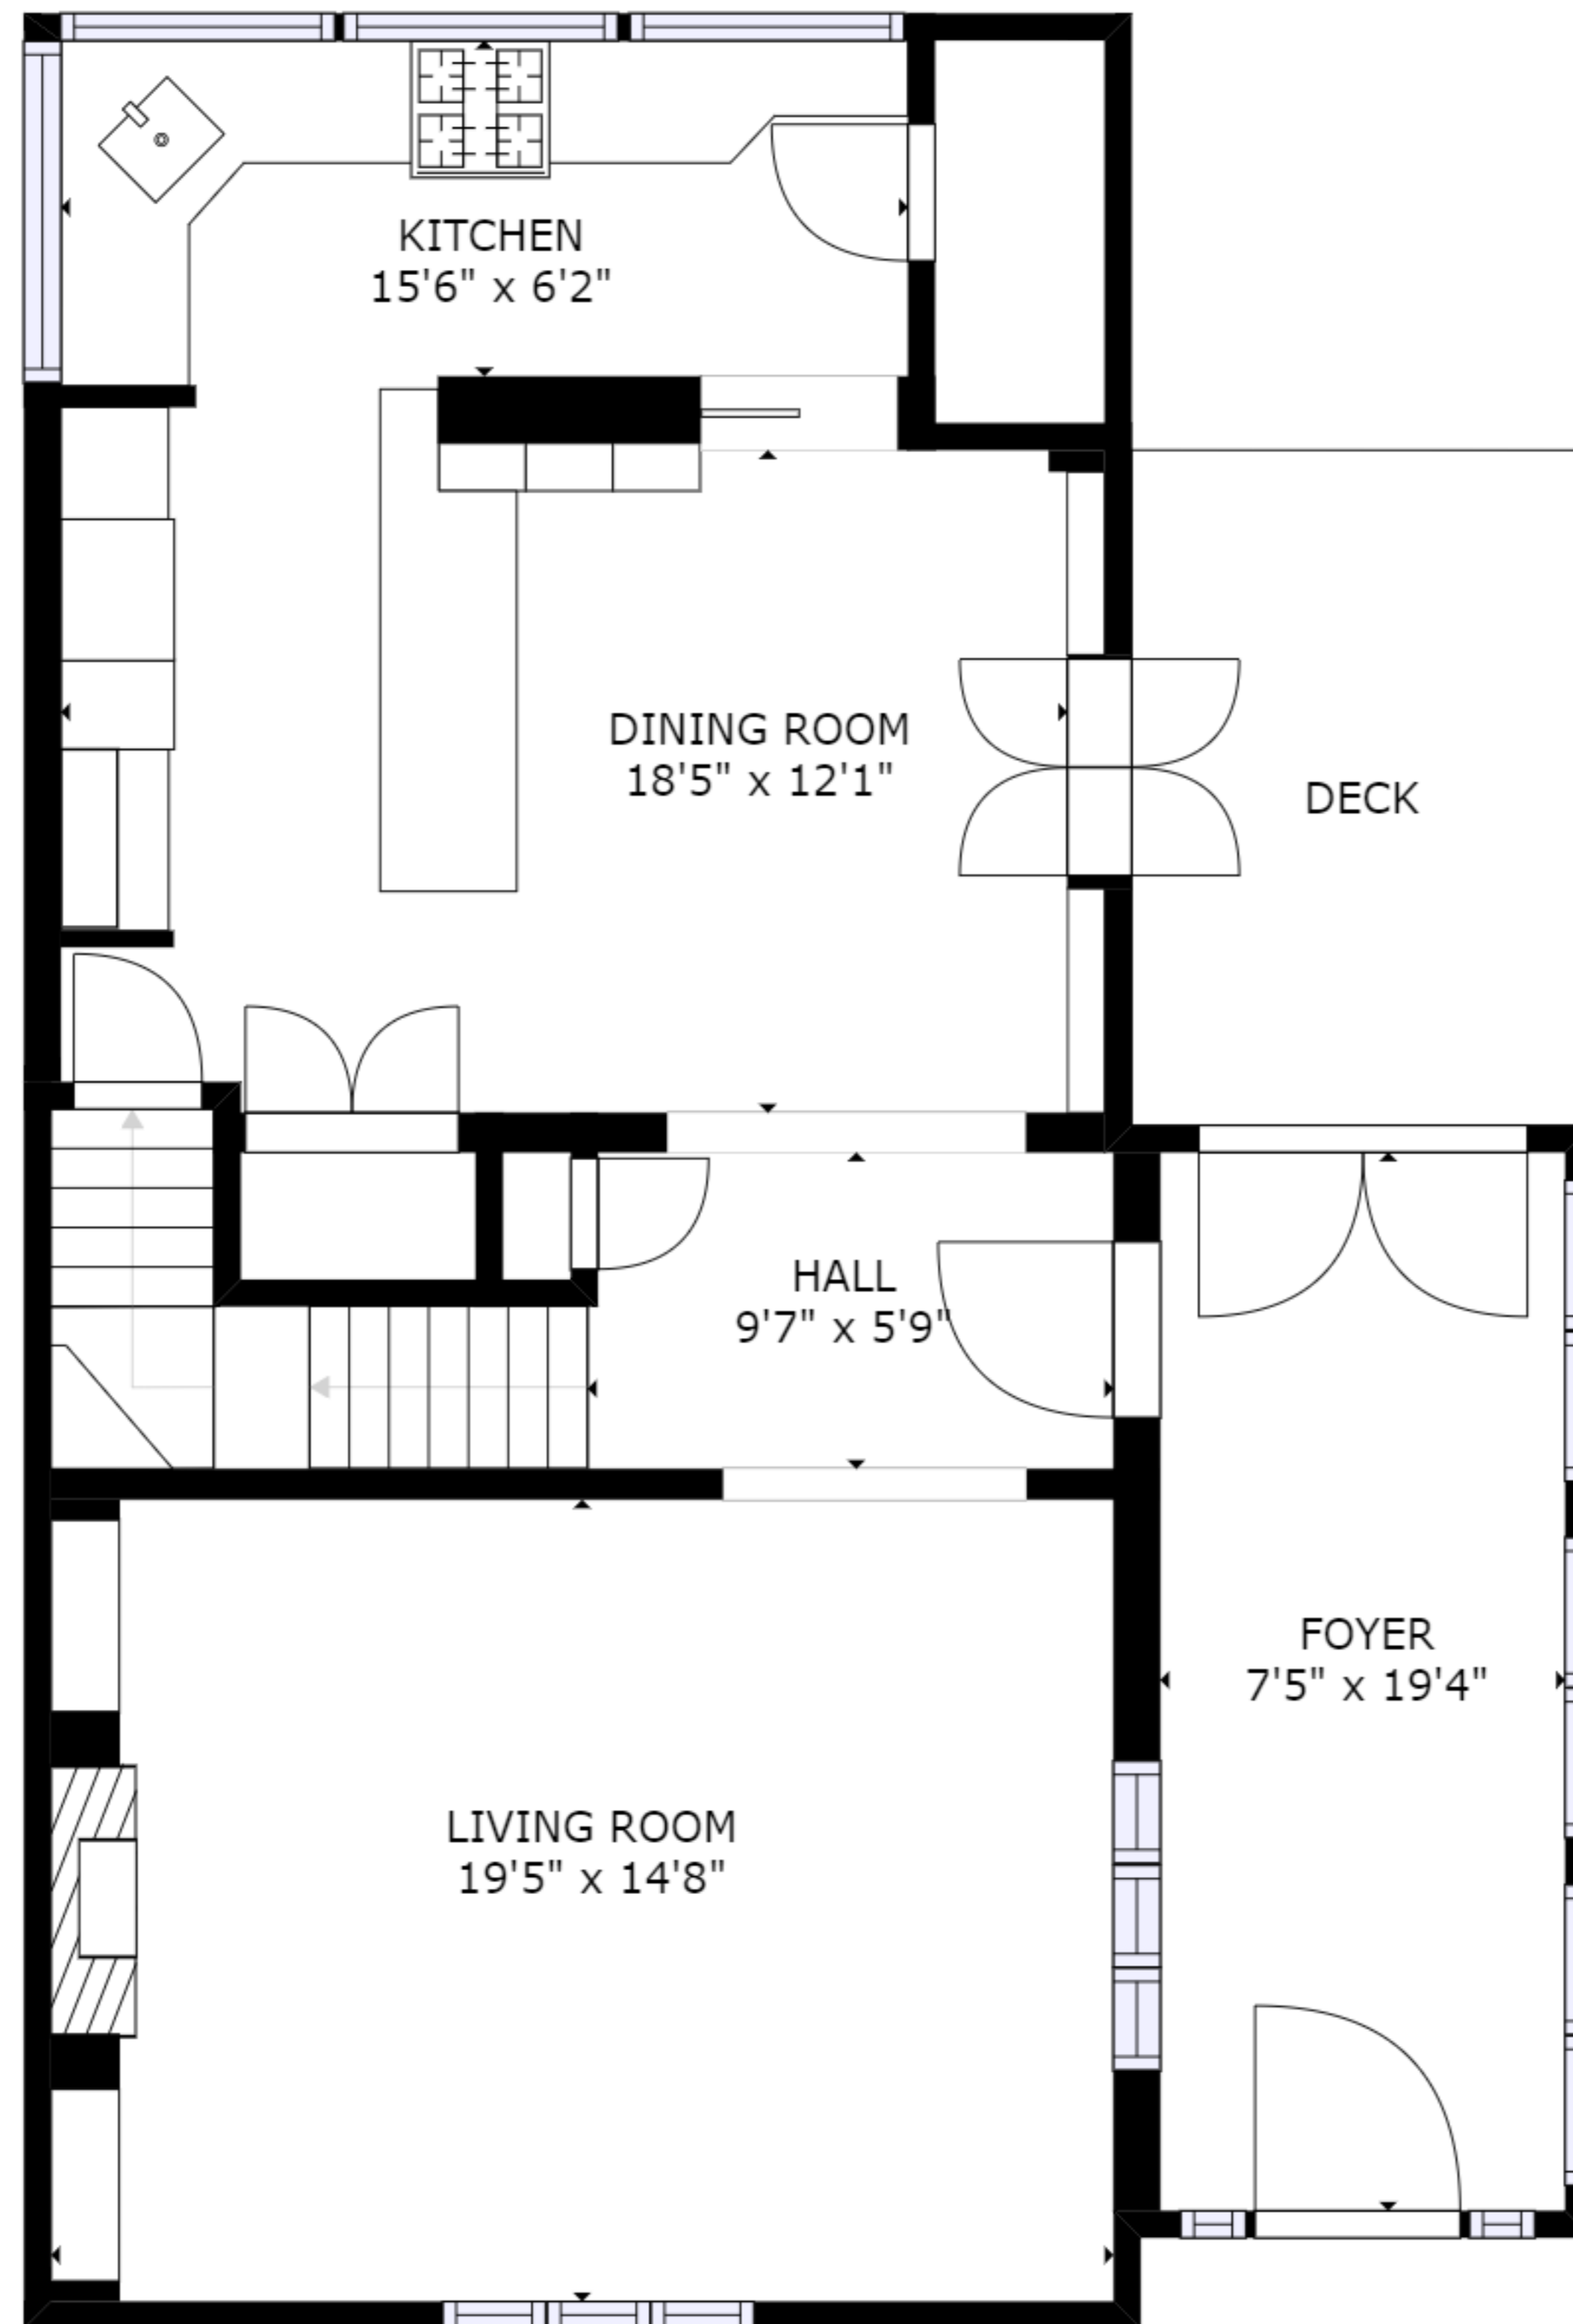

FLOOR 1

FLOOR 2

FLOOR 3

FLOOR 4

GROSS INTERNAL AREA
 FLOOR 1: 438 sq. ft, FLOOR 2: 953 sq. ft
 FLOOR 3: 651 sq. ft, FLOOR 4: 389 sq. ft
 EXCLUDED AREAS: , GARAGE: 310 sq. ft
 REDUCED HEADROOM BELOW 1.5M: 95 sq. ft
 TOTAL: 2431 sq. ft

SIZES AND DIMENSIONS ARE APPROXIMATE, ACTUAL MAY VARY.