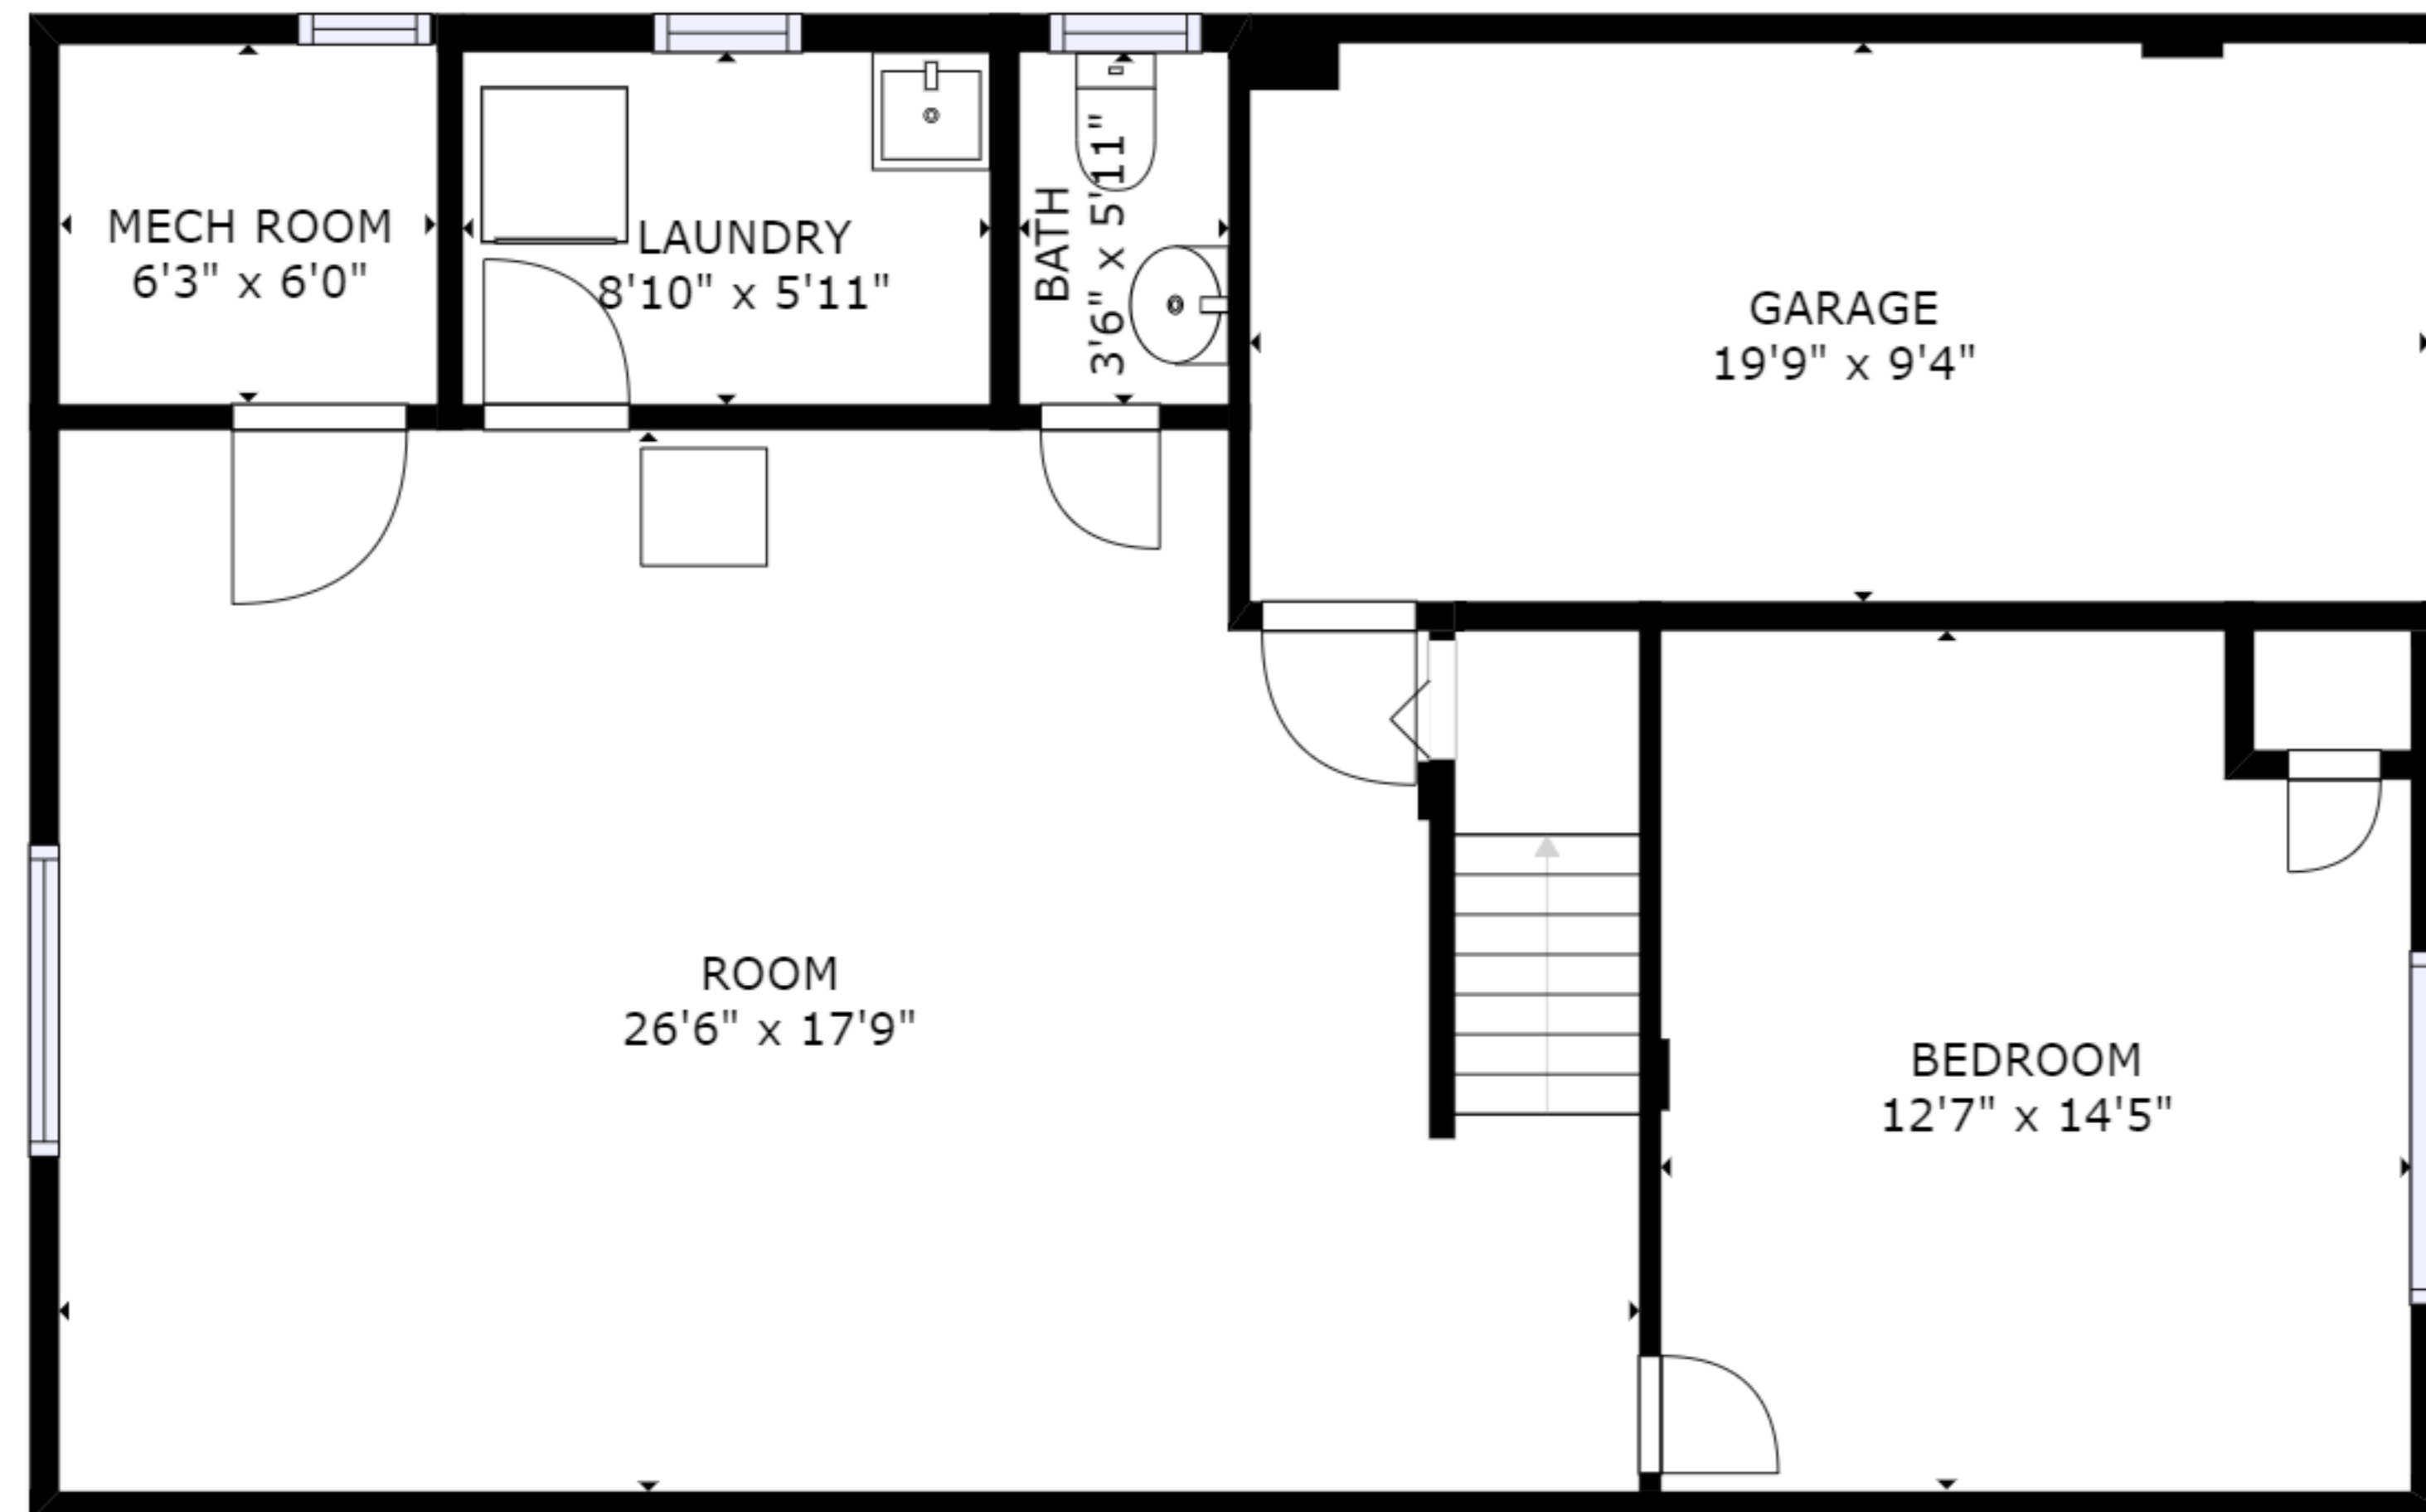

FLOOR 2

FLOOR 3

FLOOR 1

GROSS INTERNAL AREA
 FLOOR 1: 759 sq. ft, FLOOR 2: 1028 sq. ft
 FLOOR 3: 1030 sq. ft, EXCLUDED AREAS:
 GARAGE: 185 sq. ft
 TOTAL: 2817 sq. ft

SIZES AND DIMENSIONS ARE APPROXIMATE, ACTUAL MAY VARY.