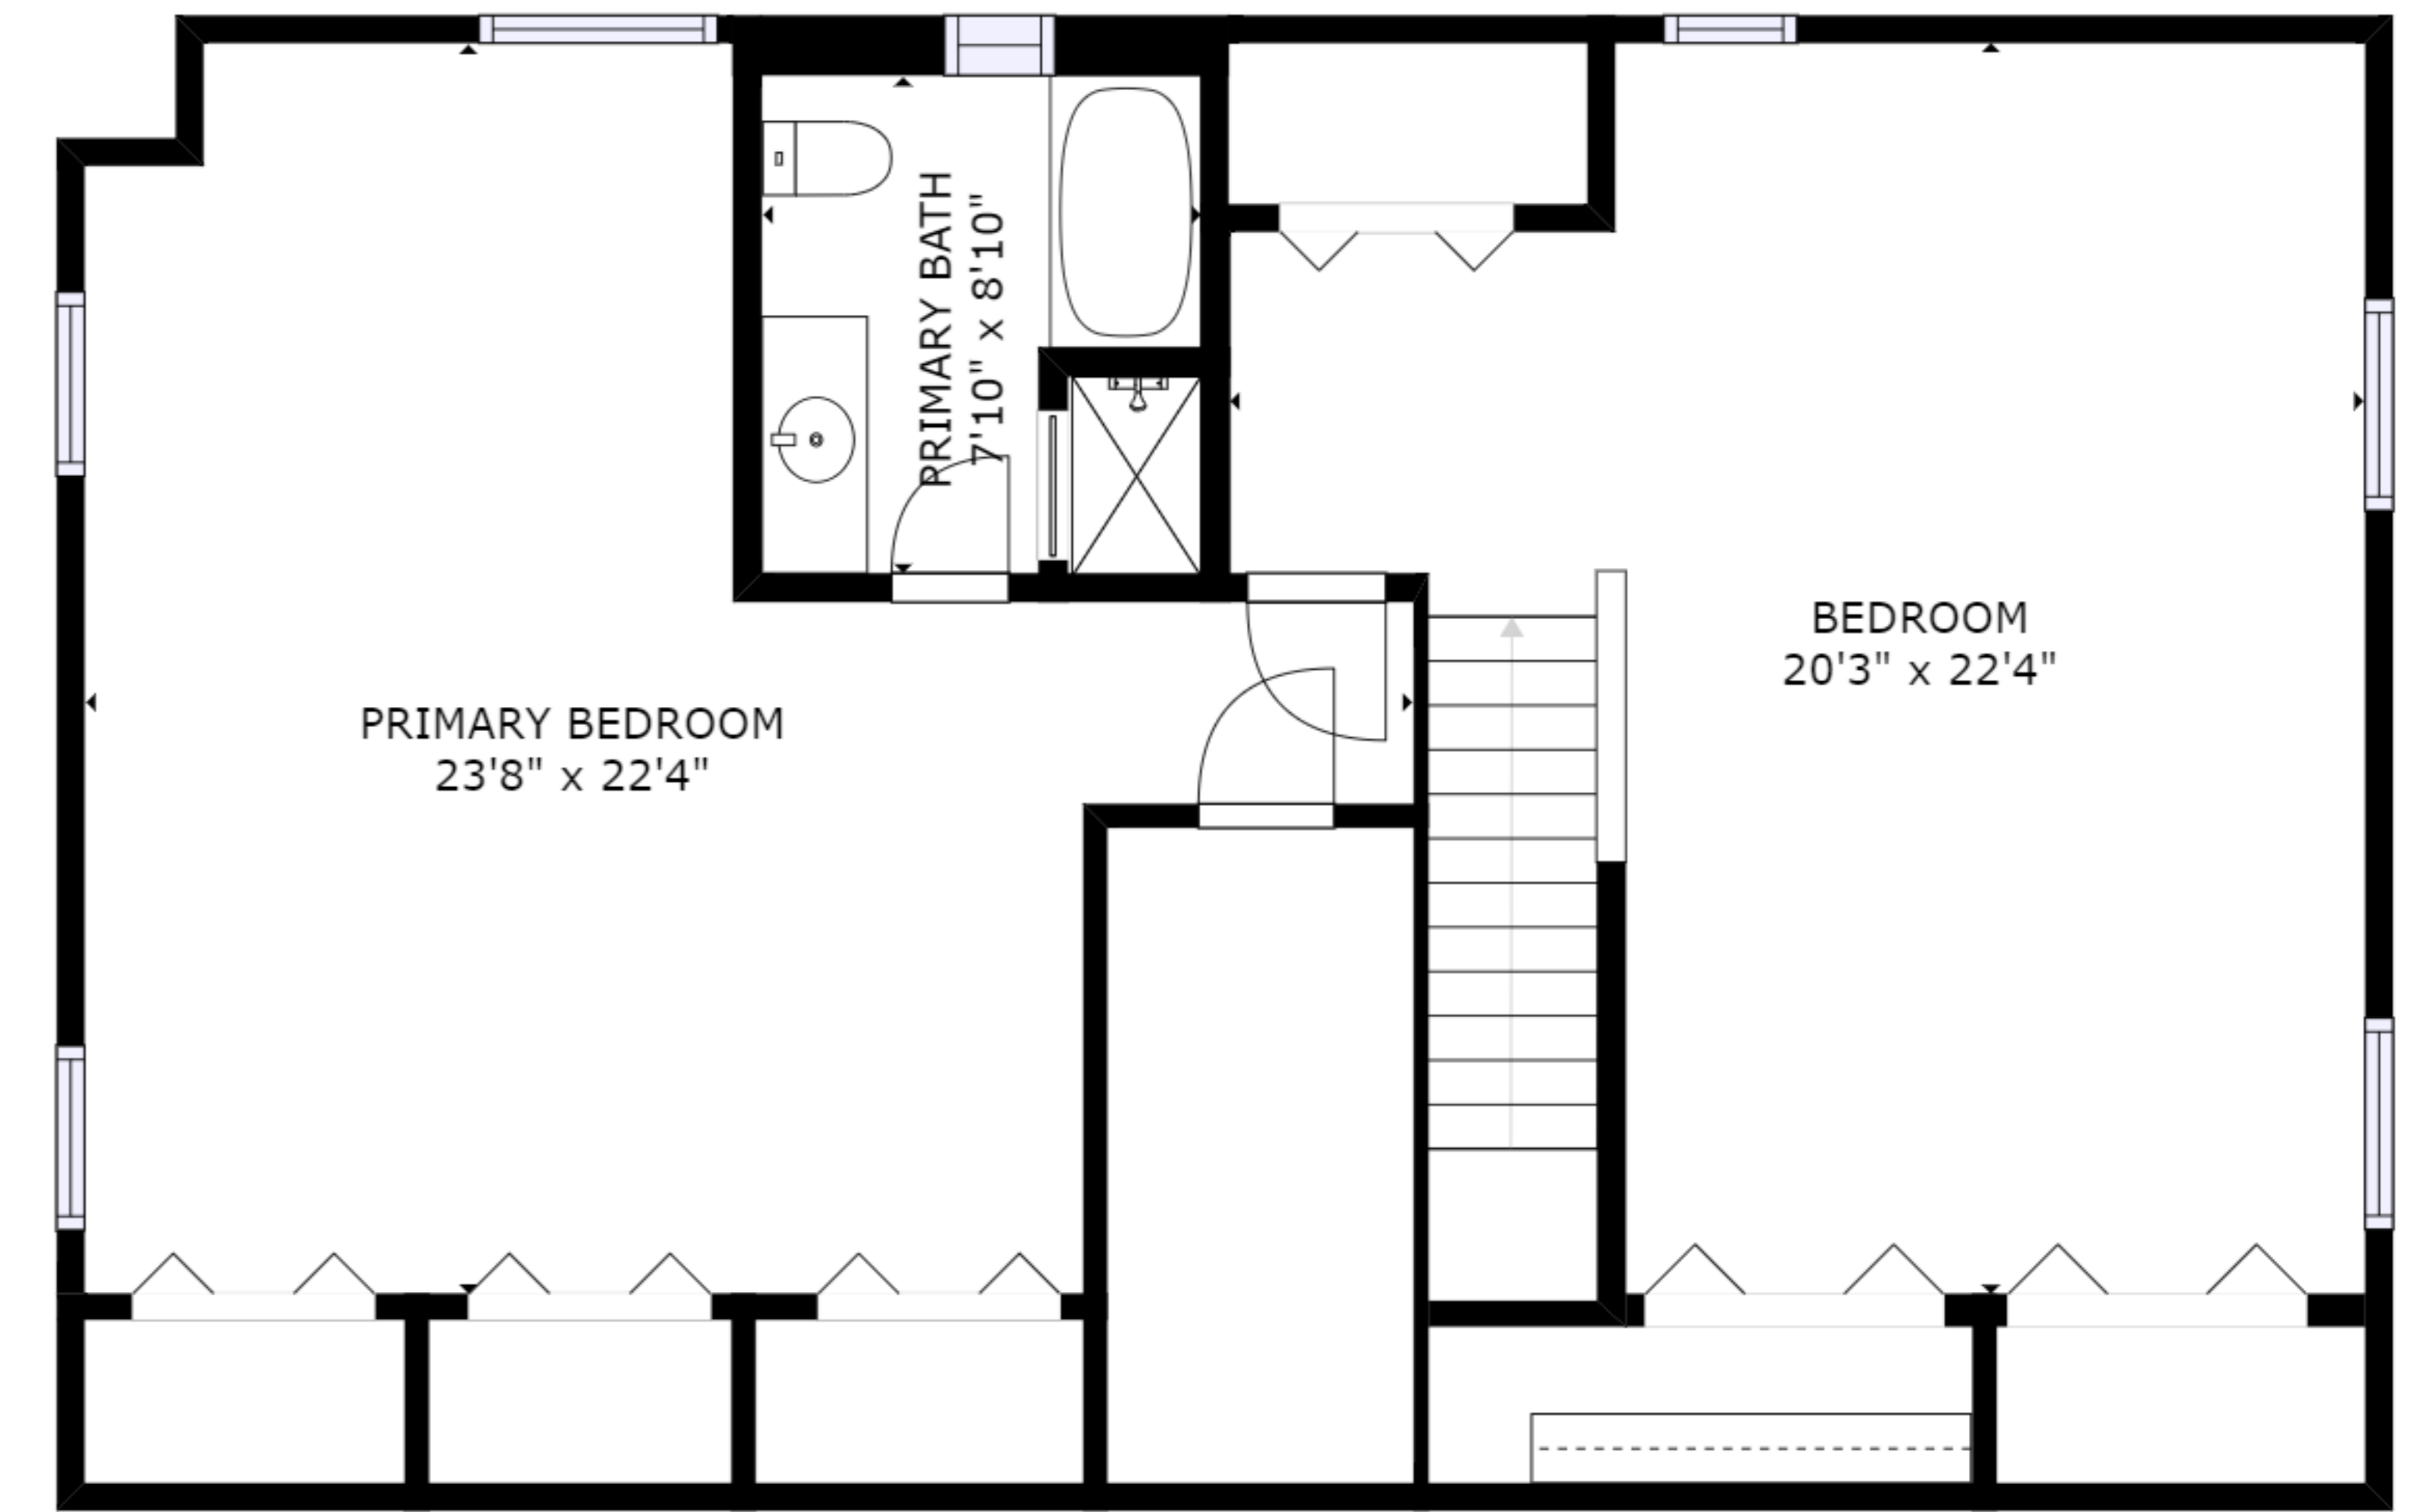

FLOOR 2

FLOOR 3

FLOOR 1

GROSS INTERNAL AREA
 FLOOR 1: 759 sq. ft, FLOOR 2: 1028 sq. ft
 FLOOR 3: 1030 sq. ft, EXCLUDED AREAS:
 GARAGE: 185 sq. ft
 TOTAL: 2817 sq. ft

SIZES AND DIMENSIONS ARE APPROXIMATE, ACTUAL MAY VARY.