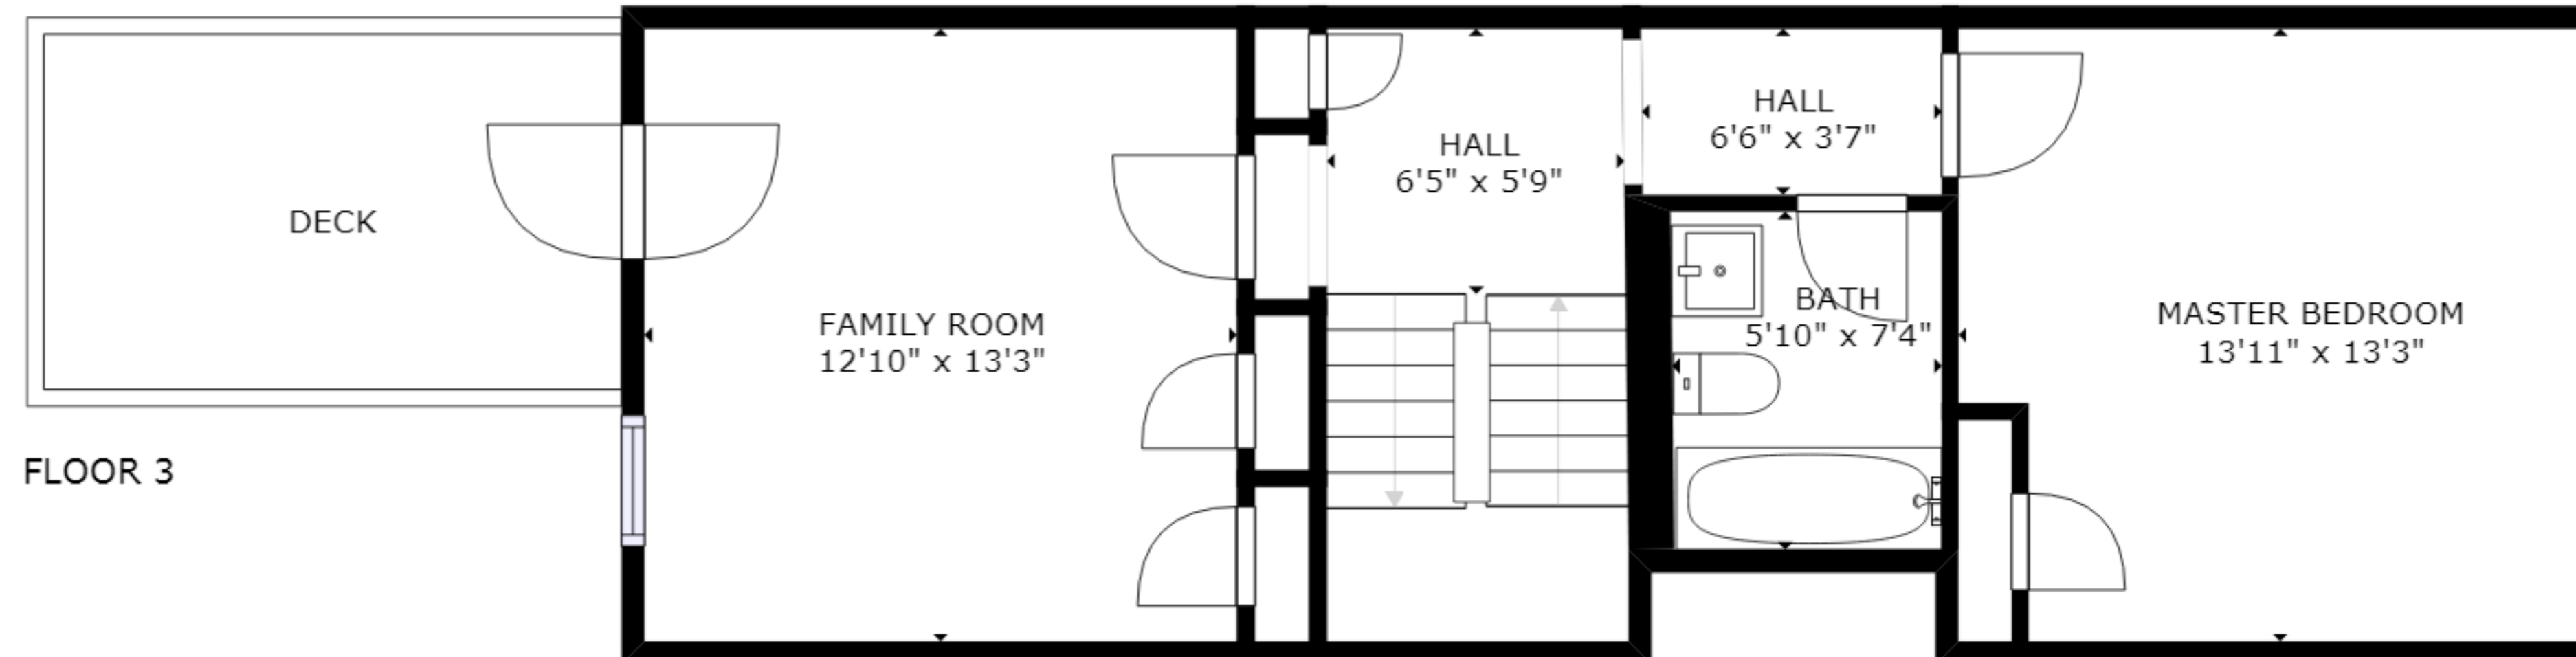

FLOOR 4

FLOOR 3

FLOOR 2

FLOOR 1

GROSS INTERNAL AREA  
 FLOOR 1: 602 sq ft, FLOOR 2: 669 sq ft  
 FLOOR 3: 547 sq ft, FLOOR 4: 457 sq ft  
 EXCLUDED AREAS: , DECK: 96 sq ft  
 REDUCED HEADROOM BELOW 1.5M: 54 sq ft  
 TOTAL: 2275 sq ft

SIZES AND DIMENSIONS ARE APPROXIMATE, ACTUAL MAY VARY.