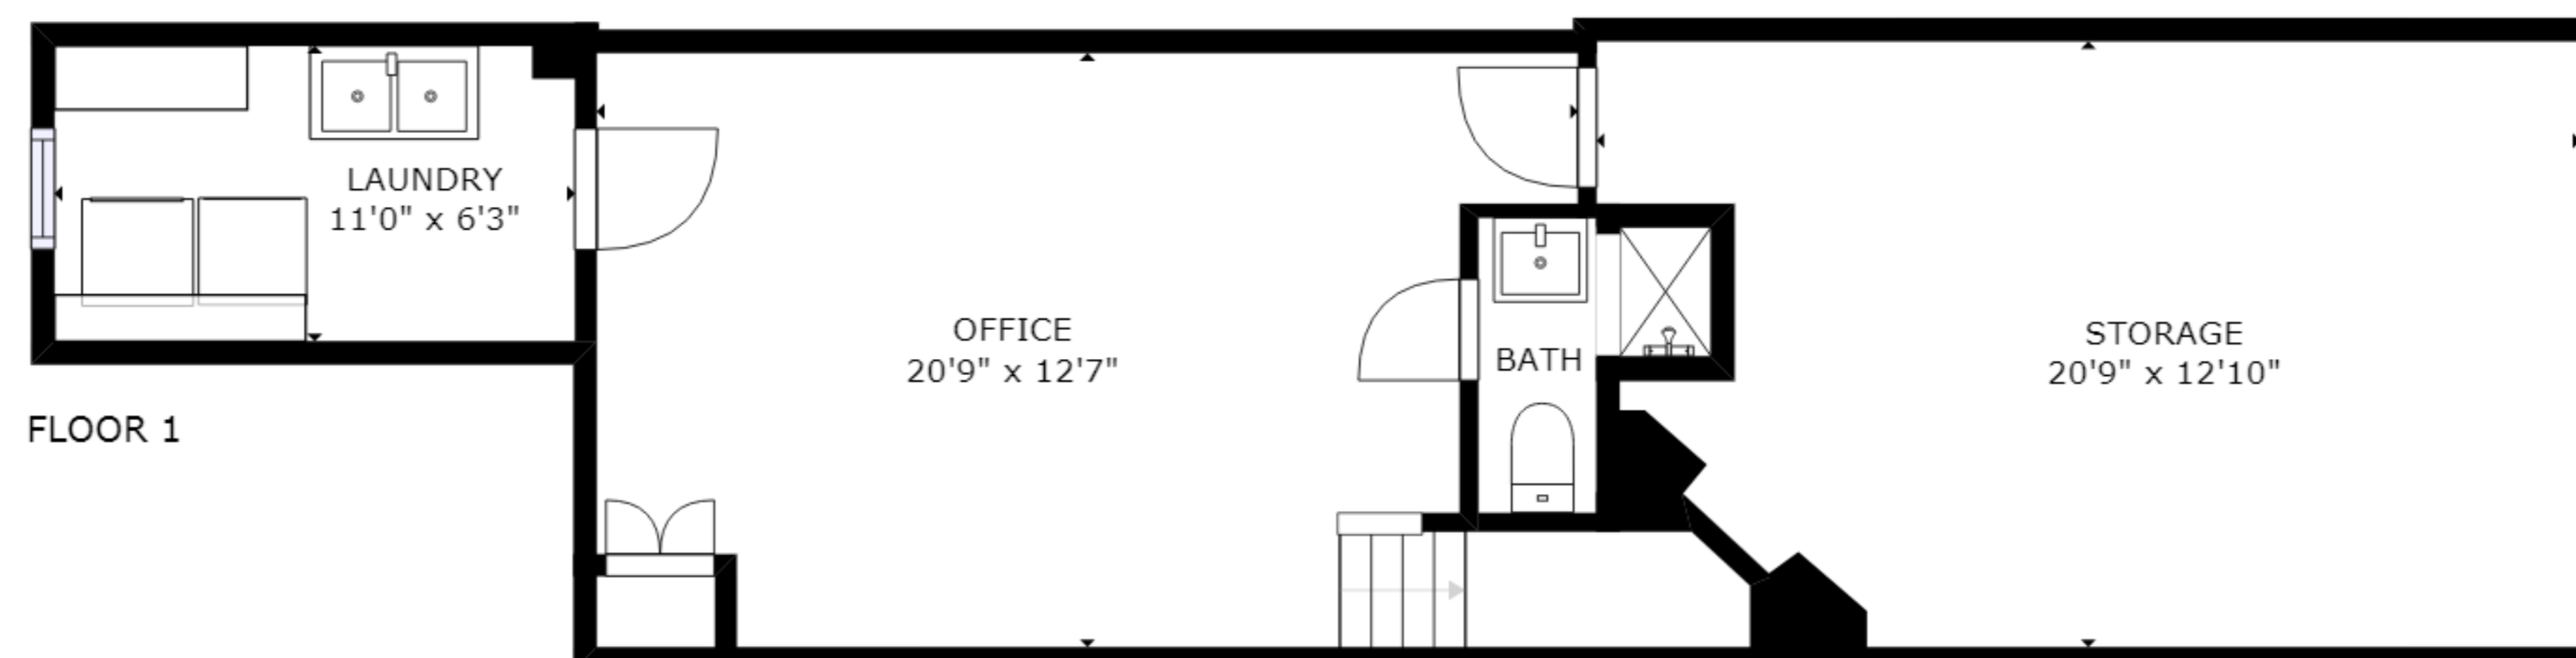

FLOOR 4

FLOOR 3

FLOOR 2

FLOOR 1

GROSS INTERNAL AREA  
 FLOOR 1: 602 sq ft, FLOOR 2: 669 sq ft  
 FLOOR 3: 547 sq ft, FLOOR 4: 457 sq ft  
 EXCLUDED AREAS: , DECK: 96 sq ft  
 REDUCED HEADROOM BELOW 1.5M: 54 sq ft  
 TOTAL: 2275 sq ft

SIZES AND DIMENSIONS ARE APPROXIMATE, ACTUAL MAY VARY.