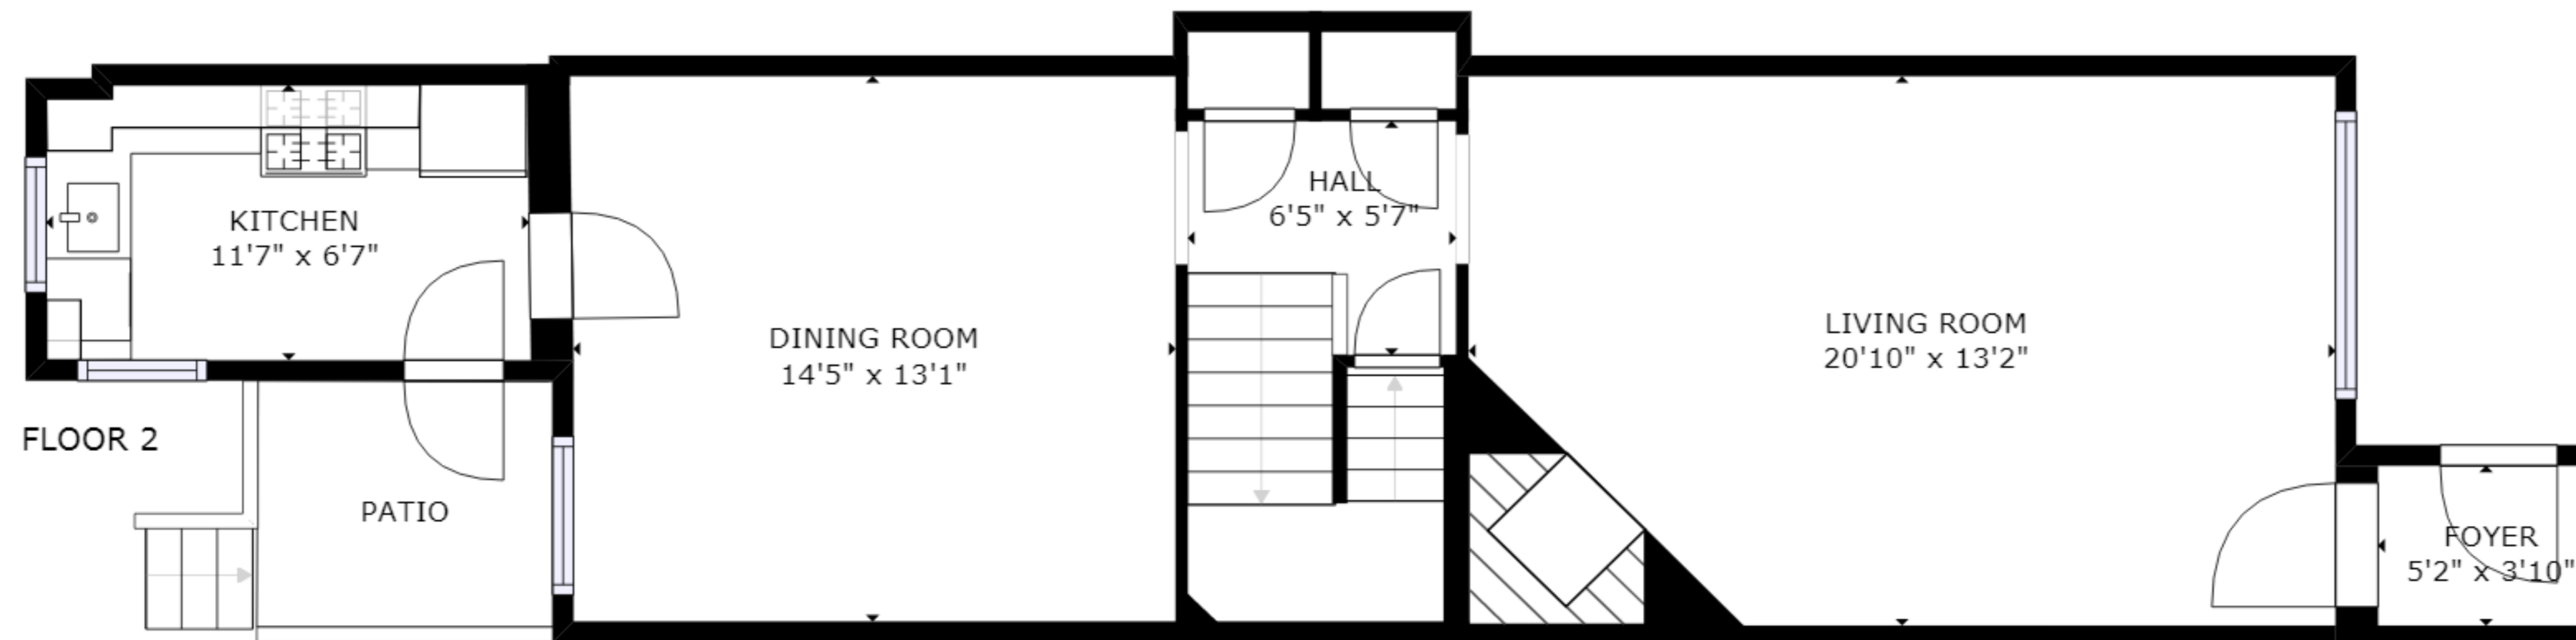

FLOOR 4

FLOOR 3

FLOOR 2

FLOOR 1

GROSS INTERNAL AREA  
 FLOOR 1: 602 sq ft, FLOOR 2: 669 sq ft  
 FLOOR 3: 547 sq ft, FLOOR 4: 457 sq ft  
 EXCLUDED AREAS: , DECK: 96 sq ft  
 REDUCED HEADROOM BELOW 1.5M: 54 sq ft  
 TOTAL: 2275 sq ft

SIZES AND DIMENSIONS ARE APPROXIMATE, ACTUAL MAY VARY.