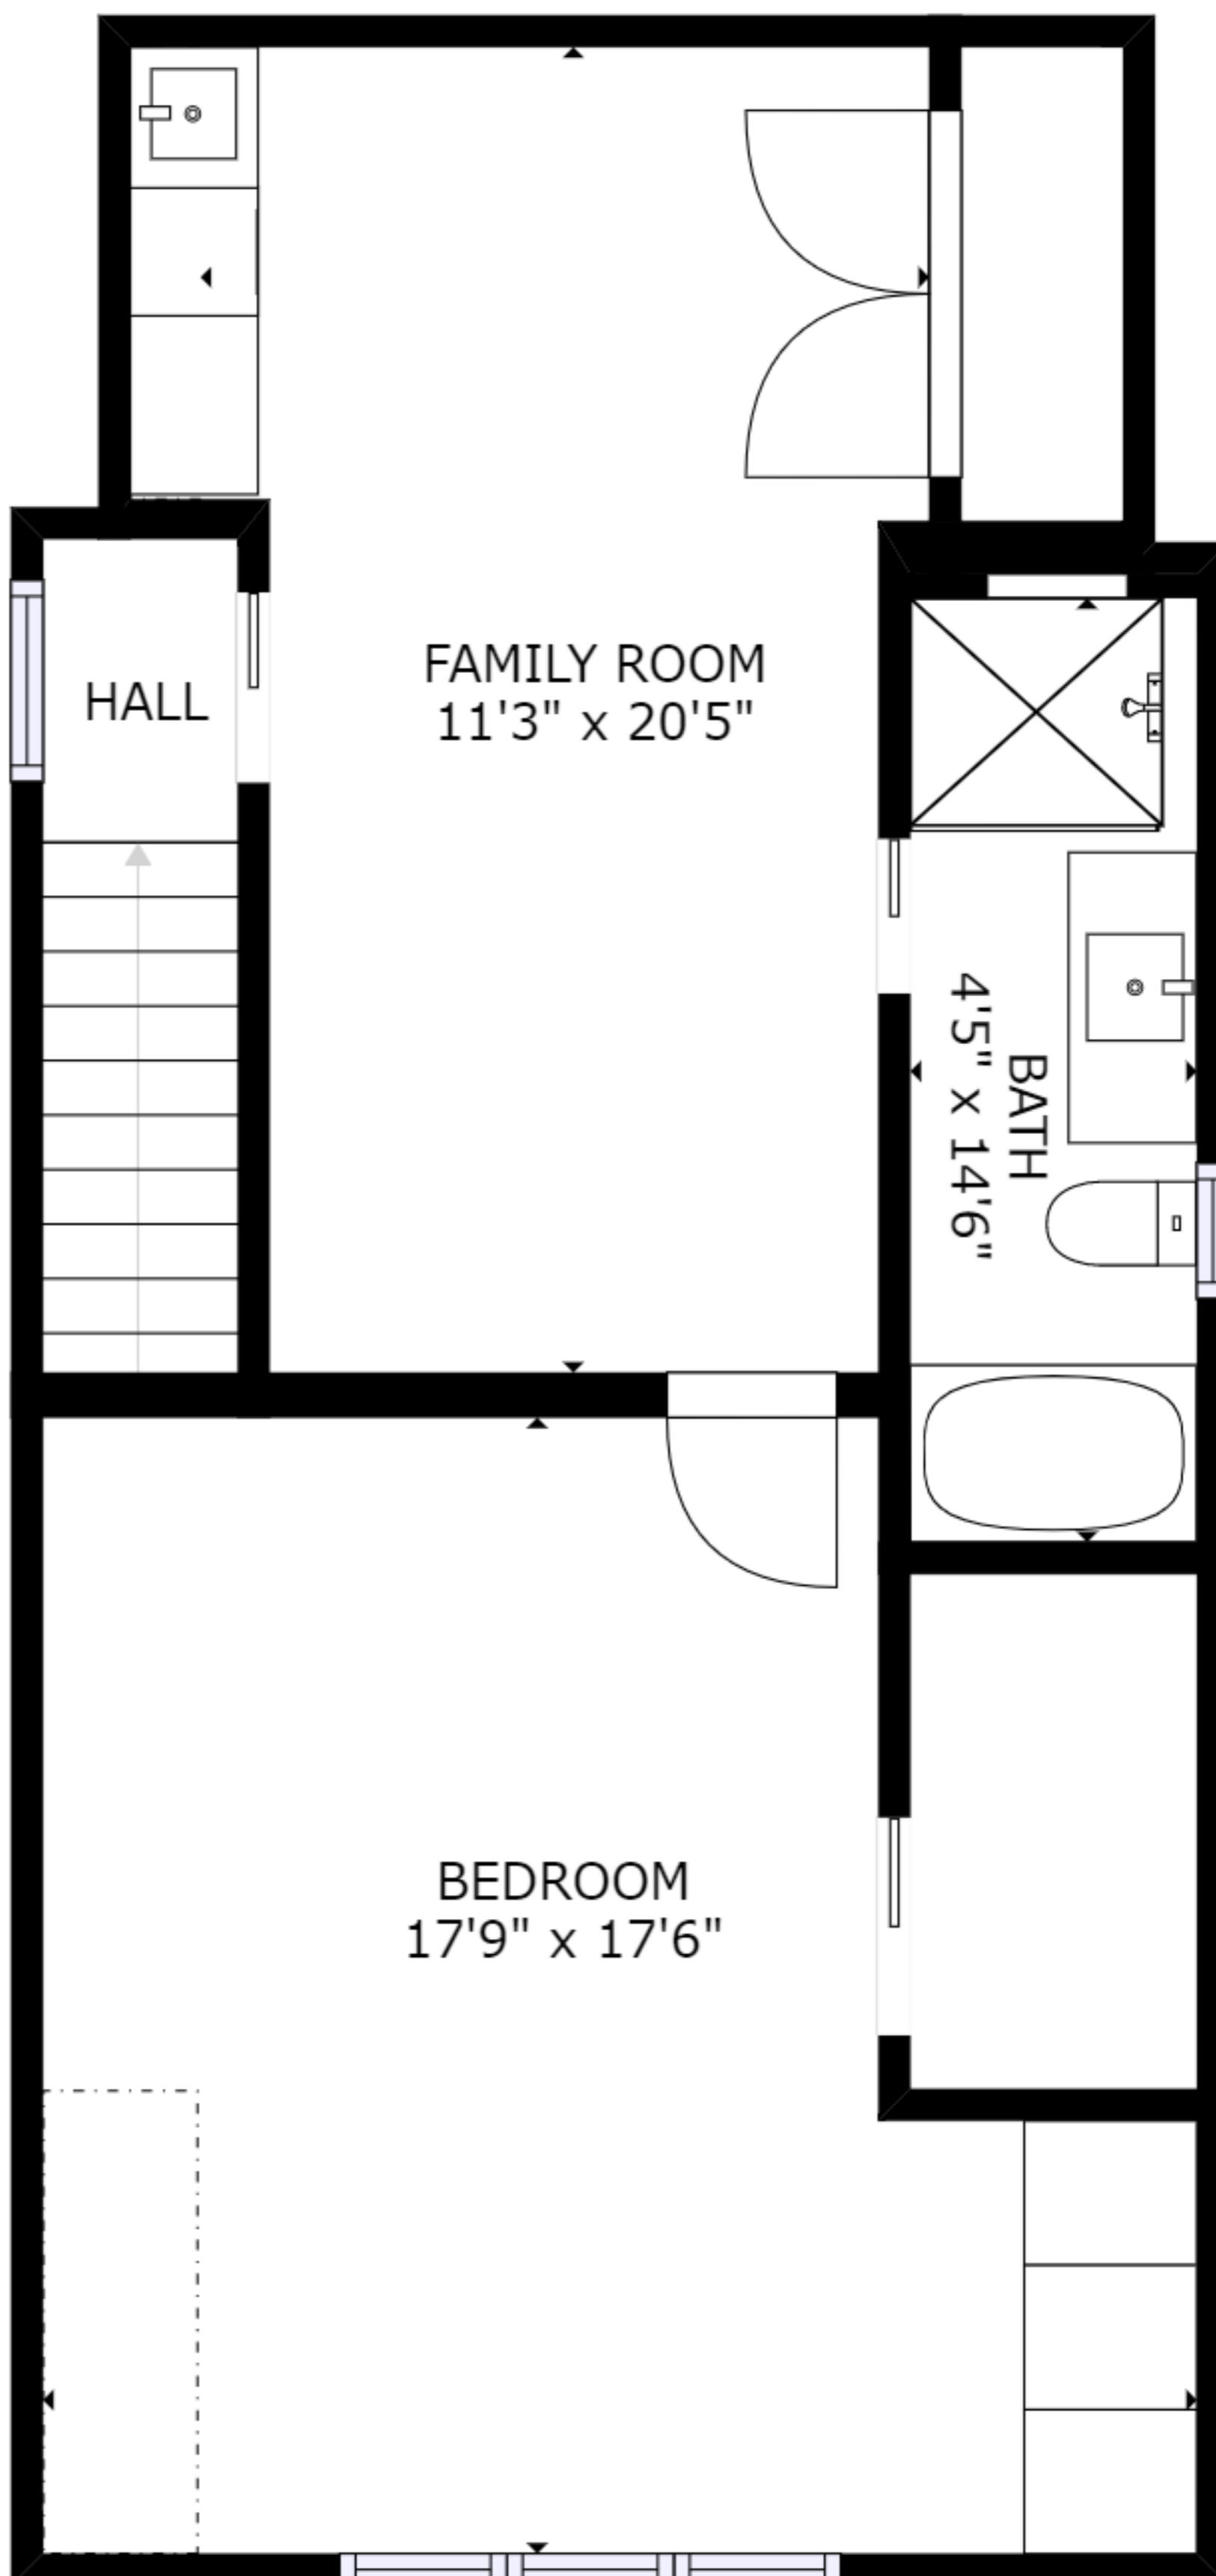

FLOOR 1

GROSS INTERNAL AREA  
FLOOR 1: 551 sq. ft  
TOTAL: 551 sq. ft  
SIZES AND DIMENSIONS ARE APPROXIMATE, ACTUAL MAY VARY.

FLOOR 1

FLOOR 2

FLOOR 3

GROSS INTERNAL AREA  
 FLOOR 1: 699 sq. ft, FLOOR 2: 683 sq. ft  
 FLOOR 3: 642 sq. ft, EXCLUDED AREAS:  
 REDUCED HEADROOM BELOW 1.5M: 24 sq. ft  
 TOTAL: 2025 sq. ft  
 SIZES AND DIMENSIONS ARE APPROXIMATE, ACTUAL MAY VARY.