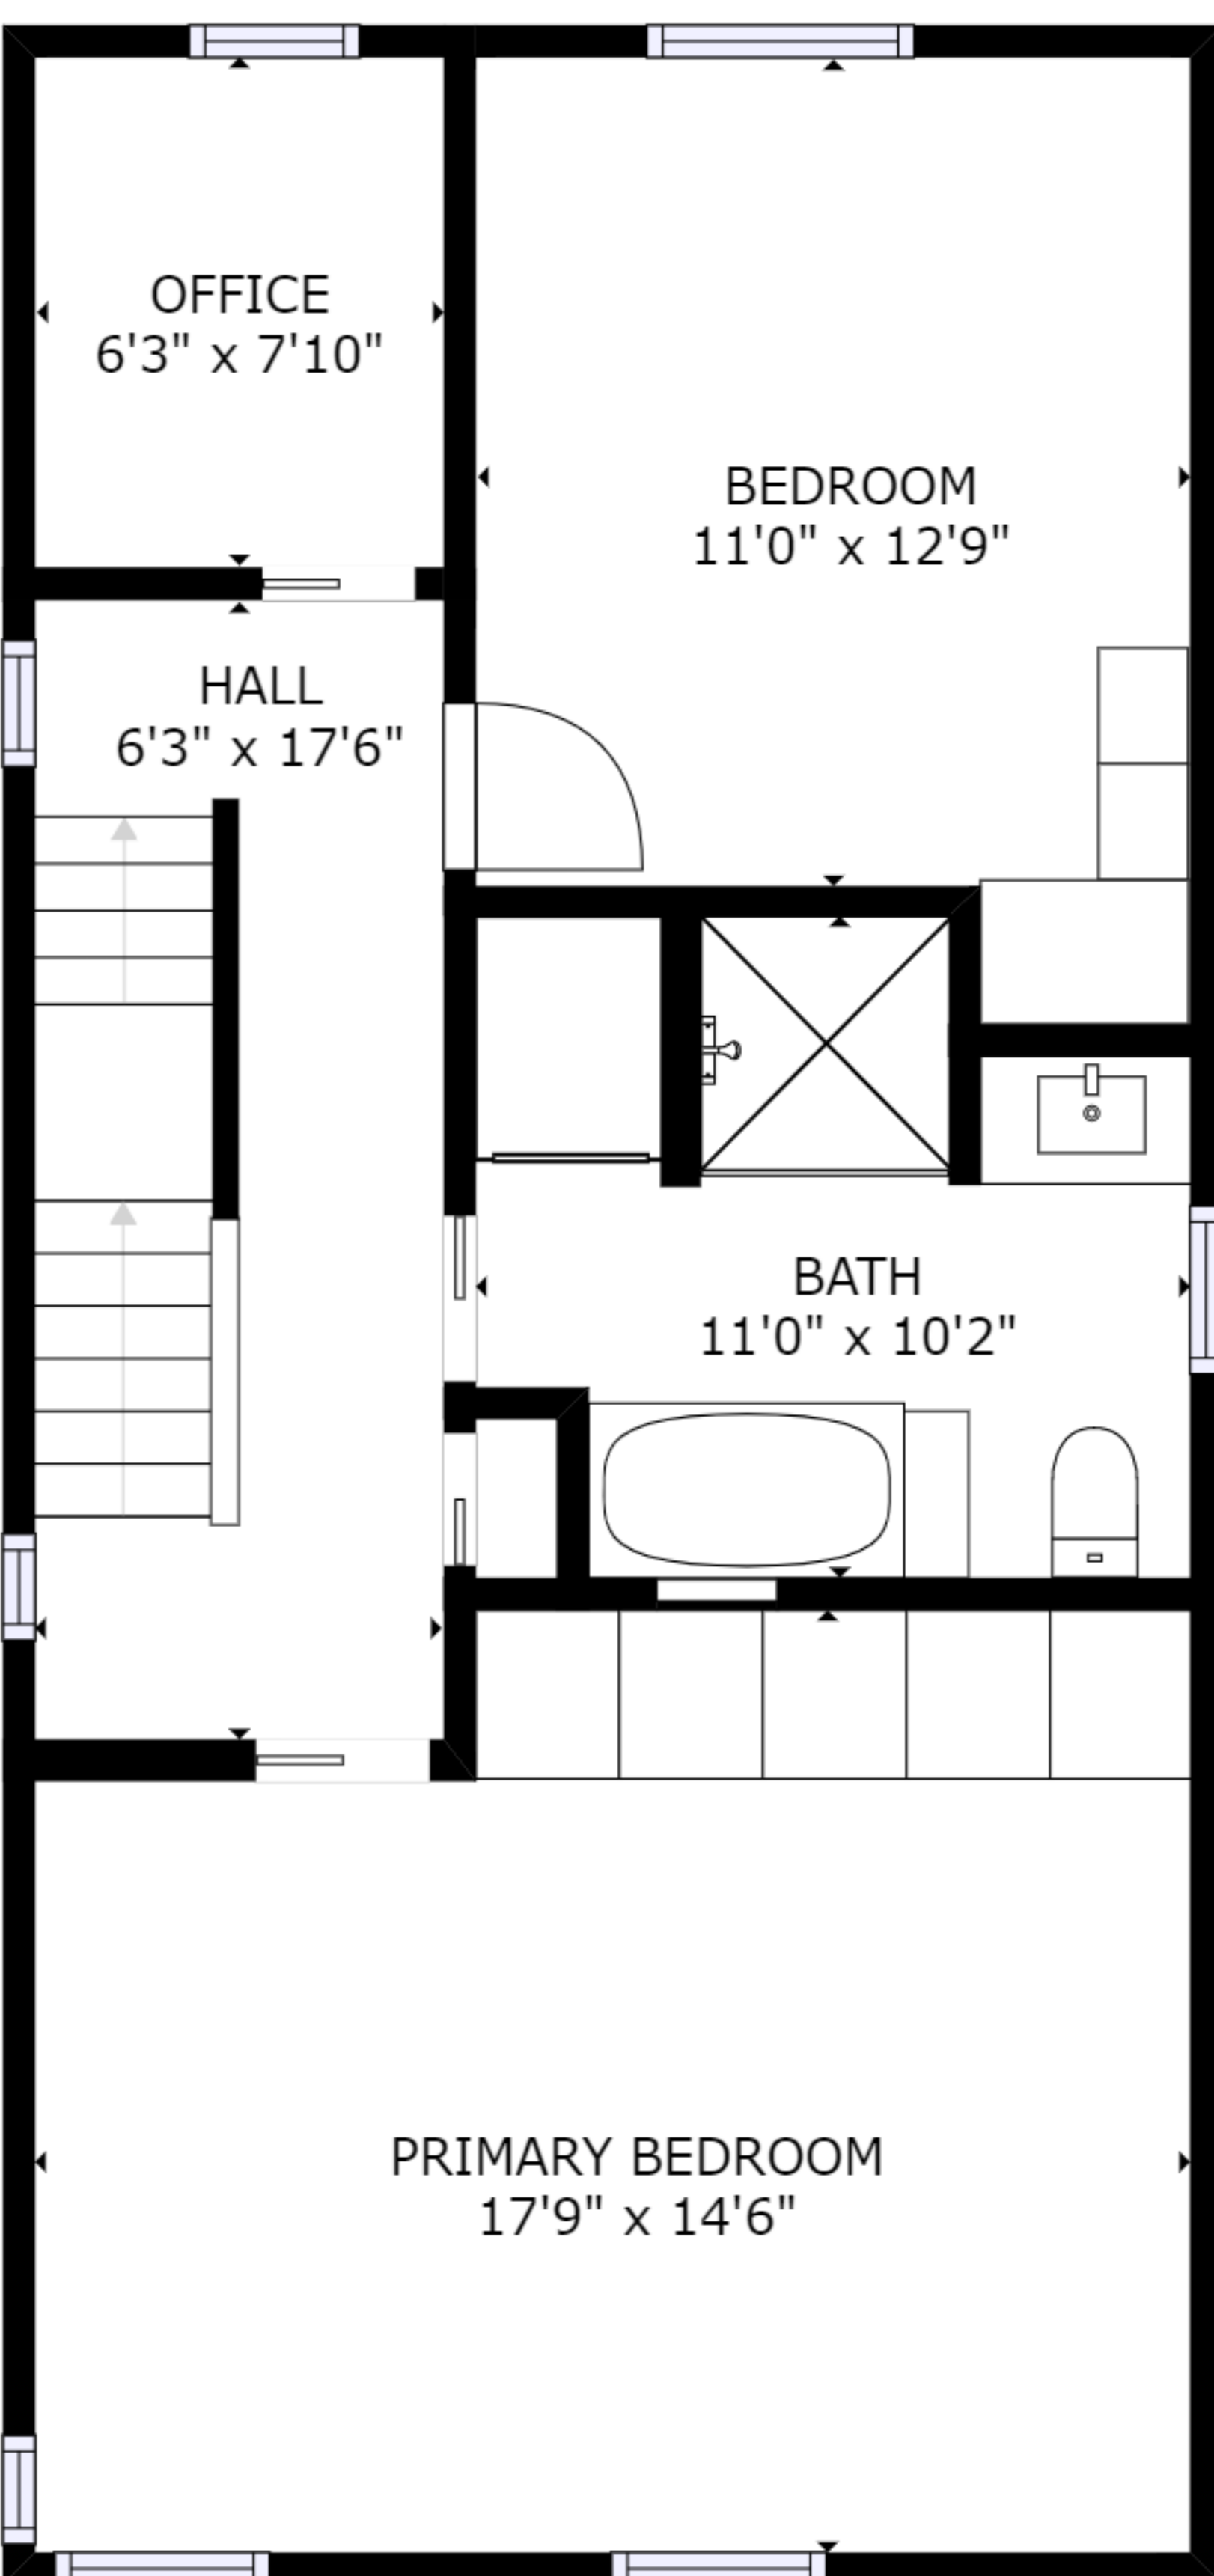

FLOOR 1

GROSS INTERNAL AREA  
FLOOR 1: 551 sq. ft  
TOTAL: 551 sq. ft  
SIZES AND DIMENSIONS ARE APPROXIMATE, ACTUAL MAY VARY.

FLOOR 1

FLOOR 2

FLOOR 3

GROSS INTERNAL AREA  
 FLOOR 1: 699 sq. ft, FLOOR 2: 683 sq. ft  
 FLOOR 3: 642 sq. ft, EXCLUDED AREAS:  
 REDUCED HEADROOM BELOW 1.5M: 24 sq. ft  
 TOTAL: 2025 sq. ft  
 SIZES AND DIMENSIONS ARE APPROXIMATE, ACTUAL MAY VARY.